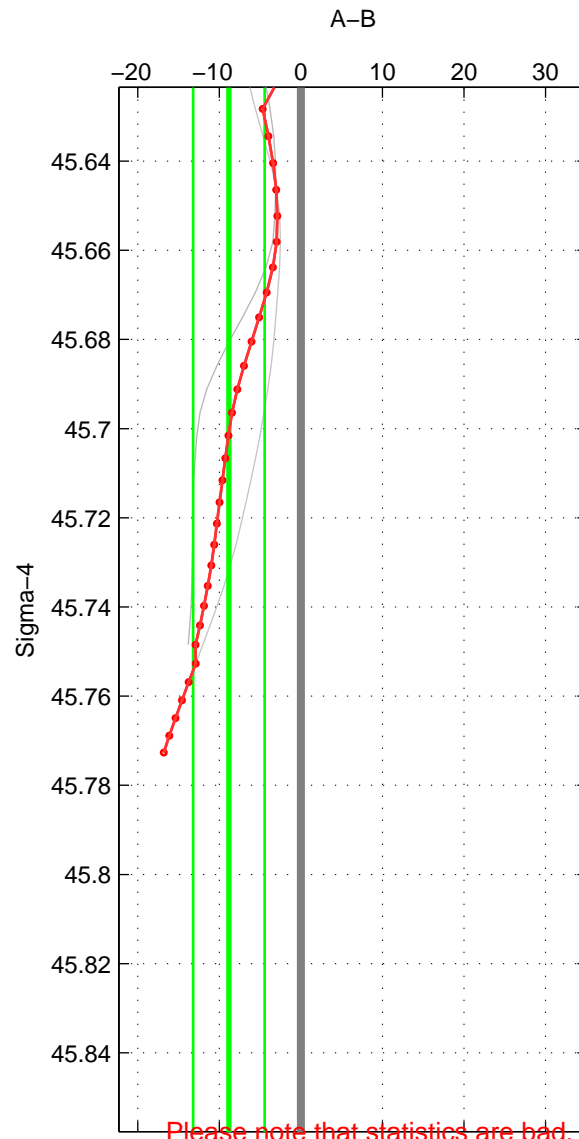

Cruise A (red). Date: Jul 1992 Cruisename: 7-06MT19920701

Cruise B (blue). Date: Jul 2001 Cruisename: 161-06MT20010717

\*\*\* "Favourite" values are those of space 2.

	Offset	O.StDev	Ratio	R.Stdev	Rating
SIGMA:	-8.828	4.385	0.996	0.002	2
THETA:	-0.483	5.417	1.000	0.002	3
DEPTH:	-4.700	1.962	0.998	0.001	2
FAV.:	-0.483	5.417	1.000	0.002	3

Please note that statistics are bad.

Profiles of A: 2  
 Profiles of B: 3  
 Diff profs: 4  
 WMoffset (A-B): -8.8281  
 WMoffset stdev: 4.3851  
 WMratio (A/B): 0.99619  
 WMratio stdev: 0.0018865

Quality (1-5): 2

Profiles of A: 5  
 Profiles of B: 3  
 Diff profs: 15  
 WMoffset (A-B): -0.48321  
 WMoffset stdev: 5.4173  
 WMratio (A/B): 0.99979  
 WMratio stdev: 0.0023502

Quality (1-5): 3

Please note that statistics are bad.

Profiles of A: 2  
 Profiles of B: 3  
 Diff profs: 4  
 WMoffset (A-B): -4.7002  
 WMoffset stdev: 1.9619  
 WMratio (A/B): 0.99796  
 WMratio stdev: 0.00084665

Quality (1-5): 2