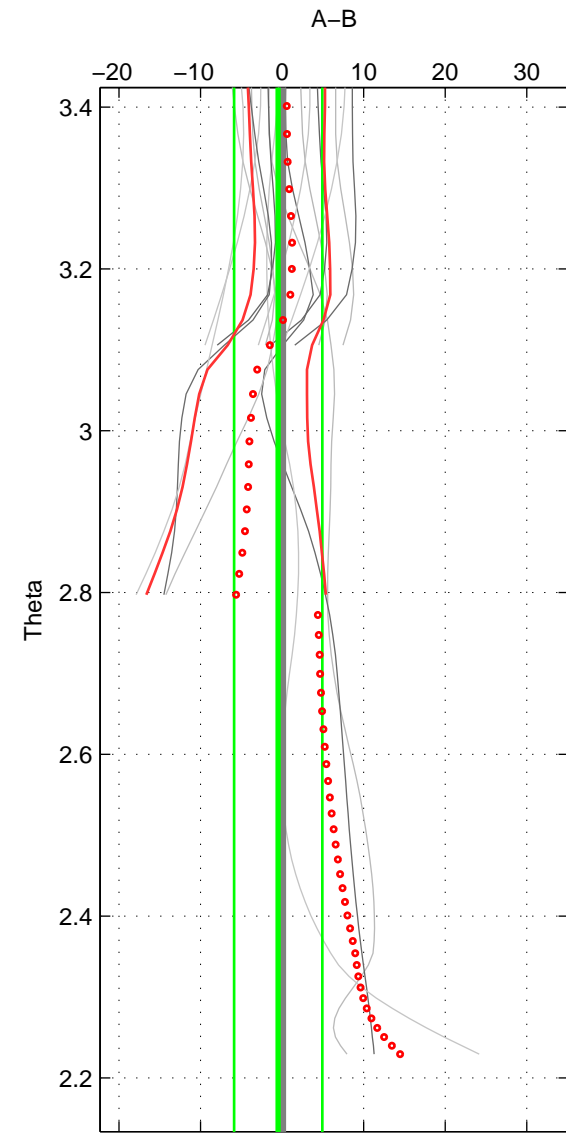

Cruise A (red). Date: Jul 1992 Cruisename: 7-06MT19920701

Cruise B (blue). Date: Jul 2001 Cruisename: 161-06MT20010717

\*\*\* "Favourite" values are those of space 2.

	Offset	O.StDev	Ratio	R.Stdev	Rating
SIGMA:	-8.828	4.385	0.996	0.002	2
THETA:	-0.483	5.417	1.000	0.002	3
DEPTH:	-4.700	1.962	0.998	0.001	2
FAV.:	-0.483	5.417	1.000	0.002	3

Please note that statistics are bad.

Profiles of A: 2  
 Profiles of B: 3  
 Diff profs: 4  
 WMoffset (A-B): -8.8281  
 WMoffset stdev: 4.3851  
 WMratio (A/B): 0.99619  
 WMratio stdev: 0.0018865

Quality (1-5): 2

Profiles of A: 5  
 Profiles of B: 3  
 Diff profs: 15  
 WMoffset (A-B): -0.48321  
 WMoffset stdev: 5.4173  
 WMratio (A/B): 0.99979  
 WMratio stdev: 0.0023502

Quality (1-5): 3

Please note that statistics are bad.

Profiles of A: 2  
 Profiles of B: 3  
 Diff profs: 4  
 WMoffset (A-B): -4.7002  
 WMoffset stdev: 1.9619  
 WMratio (A/B): 0.99796  
 WMratio stdev: 0.00084665

Quality (1-5): 2