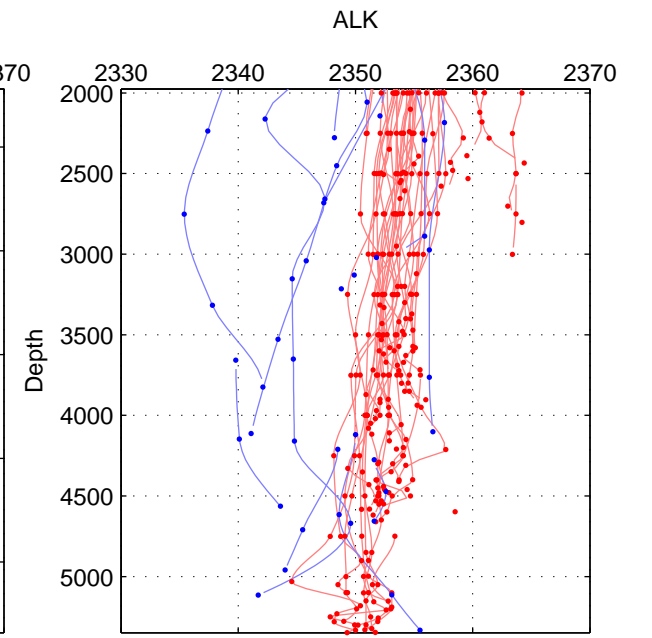

Cruise A (red). Date: Dec 2010 Cruisename: 130-06AQ20101128  
 Cruise B (blue). Date: Dec 1983 Cruisename: 222-316N19831007

\*\*\* "Favourite" values are means of spaces 1 2 3.

	Offset	O.StDev	Ratio	R.Stdev	Rating
SIGMA:	4.913	4.010	1.002	0.002	5
THETA:	4.453	4.135	1.002	0.002	5
DEPTH:	-1.333	1.881	0.999	0.001	5
FAV.:	2.678	3.342	1.001	0.001	5

Profiles of A: 36  
 Profiles of B: 9  
 Diff profs : 44  
 WMoffset (A-B): 4.9127  
 WMoffset stdev: 4.0099  
 WMratio (A/B): 1.0021  
 WMratio stdev: 0.0017097

Quality (1-5): 5

Profiles of A: 36  
 Profiles of B: 9  
 Diff profs : 44  
 WMoffset (A-B): 4.4532  
 WMoffset stdev: 4.1348  
 WMratio (A/B): 1.0019  
 WMratio stdev: 0.0017621

Quality (1-5): 5

Profiles of A: 36  
 Profiles of B: 9  
 Diff profs : 42  
 WMoffset (A-B): -1.3328  
 WMoffset stdev: 1.8805  
 WMratio (A/B): 0.99943  
 WMratio stdev: 0.00079866

Quality (1-5): 5