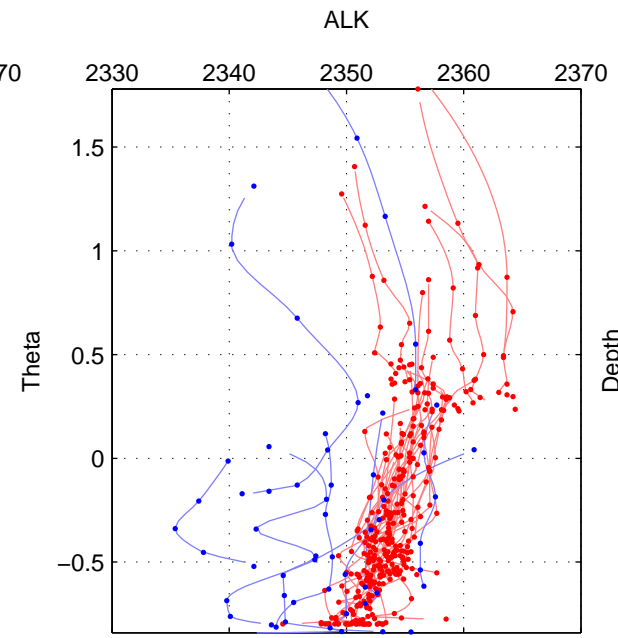

Cruise A (red). Date: Dec 2010 Cruisename: 130-06AQ20101128  
 Cruise B (blue). Date: Dec 1983 Cruisename: 222-316N19831007

\*\*\* "Favourite" values are means of spaces 1 2 3.

	Offset	O.StDev	Ratio	R.Stdev	Rating
SIGMA:	4.913	4.010	1.002	0.002	5
THETA:	4.453	4.135	1.002	0.002	5
DEPTH:	-1.333	1.881	0.999	0.001	5
FAV.:	2.678	3.342	1.001	0.001	5

Profiles of A: 36  
 Profiles of B: 9  
 Diff profs : 44  
 WMoffset (A-B): 4.9127  
 WMoffset stdev: 4.0099  
 WMratio (A/B): 1.0021  
 WMratio stdev: 0.0017097

Quality (1-5): 5

Profiles of A: 36  
 Profiles of B: 9  
 Diff profs : 44  
 WMoffset (A-B): 4.4532  
 WMoffset stdev: 4.1348  
 WMratio (A/B): 1.0019  
 WMratio stdev: 0.0017621

Quality (1-5): 5

Profiles of A: 36  
 Profiles of B: 9  
 Diff profs : 42  
 WMoffset (A-B): -1.3328  
 WMoffset stdev: 1.8805  
 WMratio (A/B): 0.99943  
 WMratio stdev: 0.00079866

Quality (1-5): 5