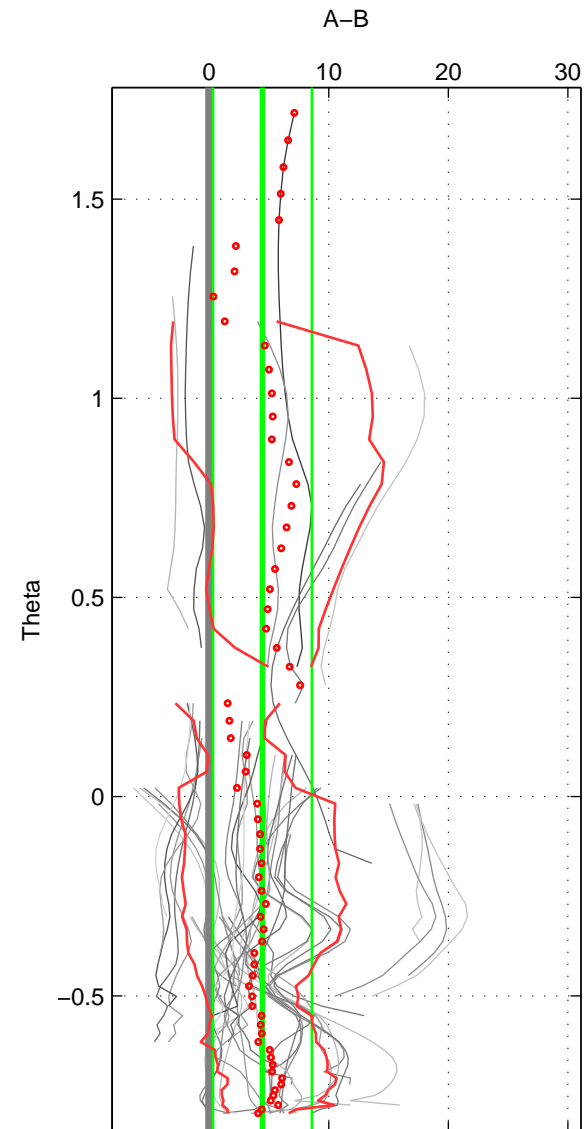

Cruise A (red). Date: Dec 2010 Cruisename: 130-06AQ20101128  
 Cruise B (blue). Date: Dec 1983 Cruisename: 222-316N19831007

\*\*\* "Favourite" values are means of spaces 1 2 3.

	Offset	O.StDev	Ratio	R.Stdev	Rating
SIGMA:	4.913	4.010	1.002	0.002	5
THETA:	4.453	4.135	1.002	0.002	5
DEPTH:	-1.333	1.881	0.999	0.001	5
FAV.:	2.678	3.342	1.001	0.001	5

Profiles of A: 36  
 Profiles of B: 9  
 Diff profs : 44  
 WMoffset (A-B): 4.9127  
 WMoffset stdev: 4.0099  
 WMratio (A/B): 1.0021  
 WMratio stdev: 0.0017097

Quality (1-5): 5

Profiles of A: 36  
 Profiles of B: 9  
 Diff profs : 44  
 WMoffset (A-B): 4.4532  
 WMoffset stdev: 4.1348  
 WMratio (A/B): 1.0019  
 WMratio stdev: 0.0017621

Quality (1-5): 5

Profiles of A: 36  
 Profiles of B: 9  
 Diff profs : 42  
 WMoffset (A-B): -1.3328  
 WMoffset stdev: 1.8805  
 WMratio (A/B): 0.99943  
 WMratio stdev: 0.00079866

Quality (1-5): 5