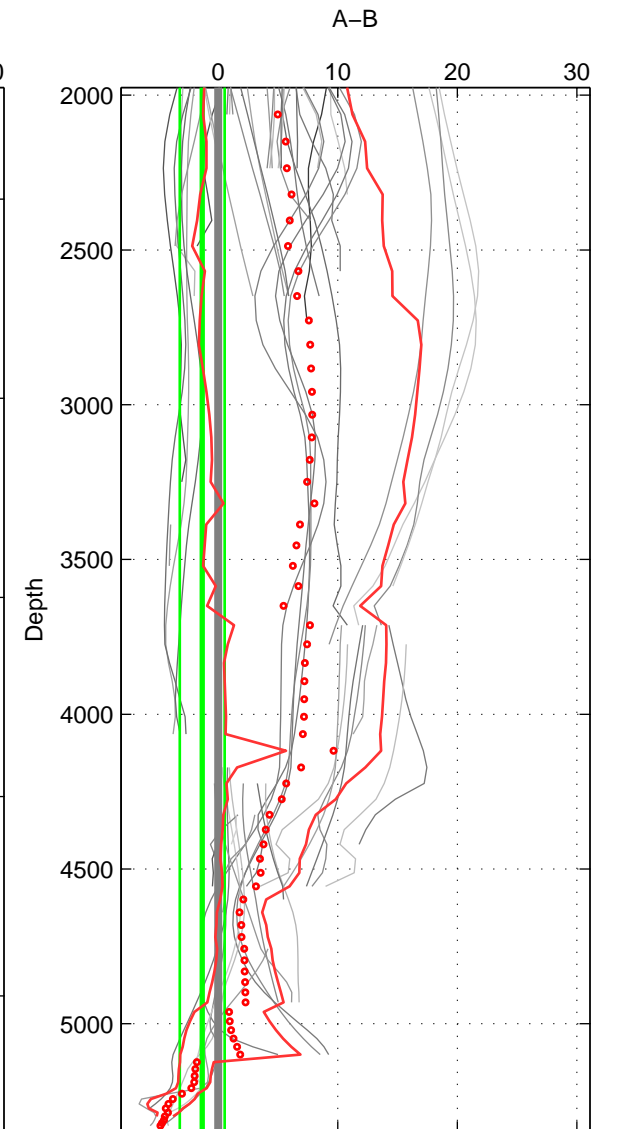

Cruise A (red). Date: Dec 2010 Cruisename: 130-06AQ20101128  
 Cruise B (blue). Date: Dec 1983 Cruisename: 222-316N19831007

\*\*\* "Favourite" values are means of spaces 1 2 3.

	Offset	O.StDev	Ratio	R.Stdev	Rating
SIGMA:	4.913	4.010	1.002	0.002	5
THETA:	4.453	4.135	1.002	0.002	5
DEPTH:	-1.333	1.881	0.999	0.001	5
FAV.:	2.678	3.342	1.001	0.001	5

Profiles of A: 36  
 Profiles of B: 9  
 Diff profs : 44  
 WMoffset (A-B): 4.9127  
 WMoffset stdev: 4.0099  
 WMratio (A/B): 1.0021  
 WMratio stdev: 0.0017097

Quality (1-5): 5

Profiles of A: 36  
 Profiles of B: 9  
 Diff profs : 44  
 WMoffset (A-B): 4.4532  
 WMoffset stdev: 4.1348  
 WMratio (A/B): 1.0019  
 WMratio stdev: 0.0017621

Quality (1-5): 5

Profiles of A: 36  
 Profiles of B: 9  
 Diff profs : 42  
 WMoffset (A-B): -1.3328  
 WMoffset stdev: 1.8805  
 WMratio (A/B): 0.99943  
 WMratio stdev: 0.00079866

Quality (1-5): 5