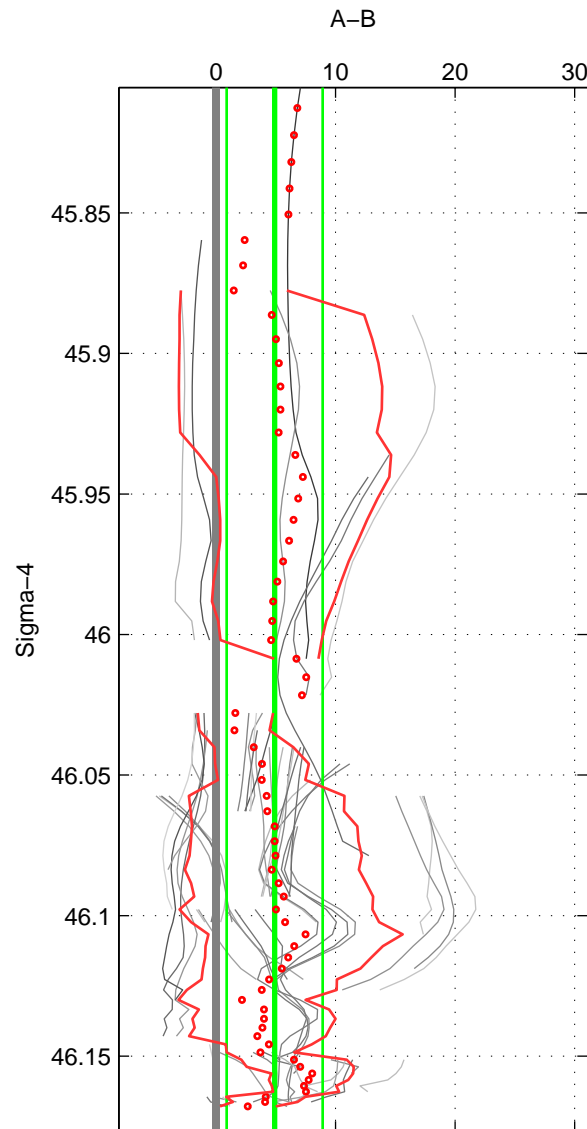

Cruise A (red). Date: Dec 2010 Cruisename: 130-06AQ20101128  
 Cruise B (blue). Date: Dec 1983 Cruisename: 222-316N19831007

\*\*\* "Favourite" values are means of spaces 1 2 3.

	Offset	O.StDev	Ratio	R.Stdev	Rating
SIGMA:	4.913	4.010	1.002	0.002	5
THETA:	4.453	4.135	1.002	0.002	5
DEPTH:	-1.333	1.881	0.999	0.001	5
FAV.:	2.678	3.342	1.001	0.001	5

Profiles of A: 36  
 Profiles of B: 9  
 Diff profs : 44  
 WMoffset (A-B): 4.9127  
 WMoffset stdev: 4.0099  
 WMratio (A/B): 1.0021  
 WMratio stdev: 0.0017097

Quality (1-5): 5

Profiles of A: 36  
 Profiles of B: 9  
 Diff profs : 44  
 WMoffset (A-B): 4.4532  
 WMoffset stdev: 4.1348  
 WMratio (A/B): 1.0019  
 WMratio stdev: 0.0017621

Quality (1-5): 5

Profiles of A: 36  
 Profiles of B: 9  
 Diff profs : 42  
 WMoffset (A-B): -1.3328  
 WMoffset stdev: 1.8805  
 WMratio (A/B): 0.99943  
 WMratio stdev: 0.00079866

Quality (1-5): 5