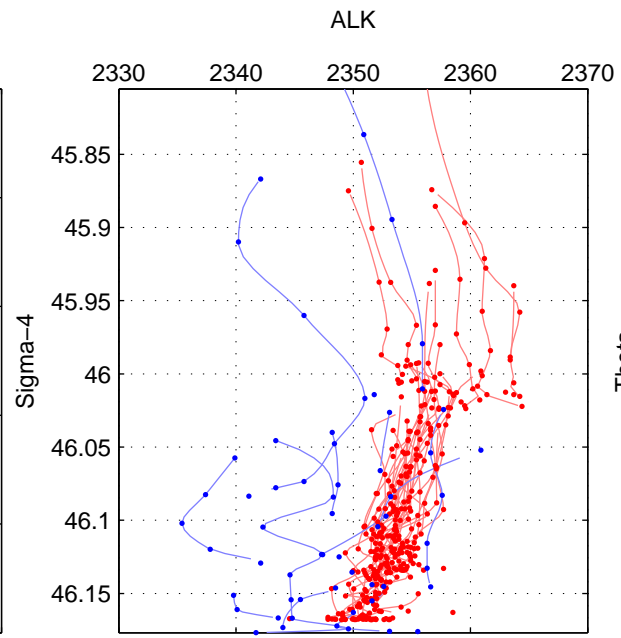

Cruise A (red). Date: Dec 2010 Cruisename: 130-06AQ20101128  
 Cruise B (blue). Date: Dec 1983 Cruisename: 222-316N19831007

\*\*\* "Favourite" values are means of spaces 1 2 3.

	Offset	O.StDev	Ratio	R.Stdev	Rating
SIGMA:	4.913	4.010	1.002	0.002	5
THETA:	4.453	4.135	1.002	0.002	5
DEPTH:	-1.333	1.881	0.999	0.001	5
FAV.:	2.678	3.342	1.001	0.001	5

Profiles of A: 36  
 Profiles of B: 9  
 Diff profs : 44  
 WMoffset (A-B): 4.9127  
 WMoffset stdev: 4.0099  
 WMratio (A/B): 1.0021  
 WMratio stdev: 0.0017097

Quality (1-5): 5

Profiles of A: 36  
 Profiles of B: 9  
 Diff profs : 44  
 WMoffset (A-B): 4.4532  
 WMoffset stdev: 4.1348  
 WMratio (A/B): 1.0019  
 WMratio stdev: 0.0017621

Quality (1-5): 5

Profiles of A: 36  
 Profiles of B: 9  
 Diff profs : 42  
 WMoffset (A-B): -1.3328  
 WMoffset stdev: 1.8805  
 WMratio (A/B): 0.99943  
 WMratio stdev: 0.00079866

Quality (1-5): 5