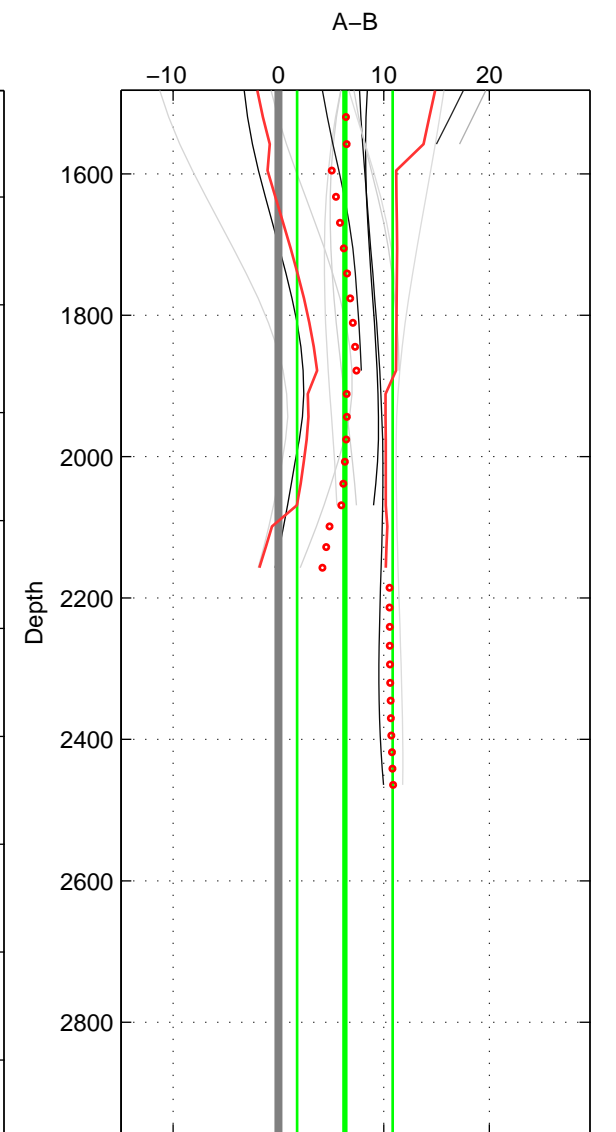

Cruise A (red). Date: Jun 1998 Cruisename: 565-49HO19980601

Cruise B (blue). Date: Jul 2001 Cruisename: 575-49HO20010710

*** "Favourite" values are means of spaces 1 2.

	Offset	O.StDev	Ratio	R.Stdev	Rating
SIGMA:	6.774	4.431	1.003	0.002	4
THETA:	6.497	4.640	1.003	0.002	4
DEPTH:	6.300	4.538	1.003	0.002	3
FAV. :	6.636	4.536	1.003	0.002	4

Profiles of A: 5
 Profiles of B: 6
 Diff profs : 13
 WMoffset (A-B): 6.7741
 WMoffset stdev: 4.4315
 WMratio (A/B): 1.0028
 WMratio stdev: 0.0018436

Quality (1-5): 4

Profiles of A: 5
 Profiles of B: 6
 Diff profs : 13
 WMoffset (A-B): 6.4972
 WMoffset stdev: 4.6402
 WMratio (A/B): 1.0027
 WMratio stdev: 0.0019303

Quality (1-5): 4

Profiles of A: 5
 Profiles of B: 6
 Diff profs : 13
 WMoffset (A-B): 6.3002
 WMoffset stdev: 4.538
 WMratio (A/B): 1.0026
 WMratio stdev: 0.0018866

Quality (1-5): 3