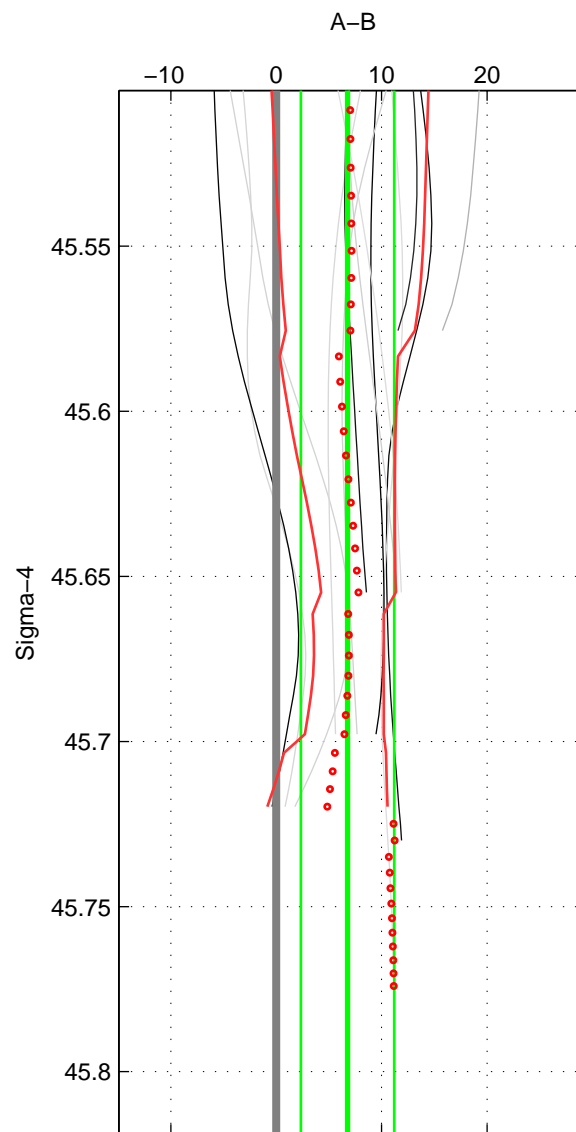

Cruise A (red). Date: Jun 1998 Cruisename: 565-49HO19980601

Cruise B (blue). Date: Jul 2001 Cruisename: 575-49HO20010710

*** "Favourite" values are means of spaces 1 2.

	Offset	O.StDev	Ratio	R.Stdev	Rating
SIGMA:	6.774	4.431	1.003	0.002	4
THETA:	6.497	4.640	1.003	0.002	4
DEPTH:	6.300	4.538	1.003	0.002	3
FAV. :	6.636	4.536	1.003	0.002	4

Profiles of A: 5
 Profiles of B: 6
 Diff profs : 13
 WMoffset (A-B): 6.7741
 WMoffset stdev: 4.4315
 WMratio (A/B): 1.0028
 WMratio stdev: 0.0018436

Quality (1-5): 4

Profiles of A: 5
 Profiles of B: 6
 Diff profs : 13
 WMoffset (A-B): 6.4972
 WMoffset stdev: 4.6402
 WMratio (A/B): 1.0027
 WMratio stdev: 0.0019303

Quality (1-5): 4

Profiles of A: 5
 Profiles of B: 6
 Diff profs : 13
 WMoffset (A-B): 6.3002
 WMoffset stdev: 4.538
 WMratio (A/B): 1.0026
 WMratio stdev: 0.0018866

Quality (1-5): 3