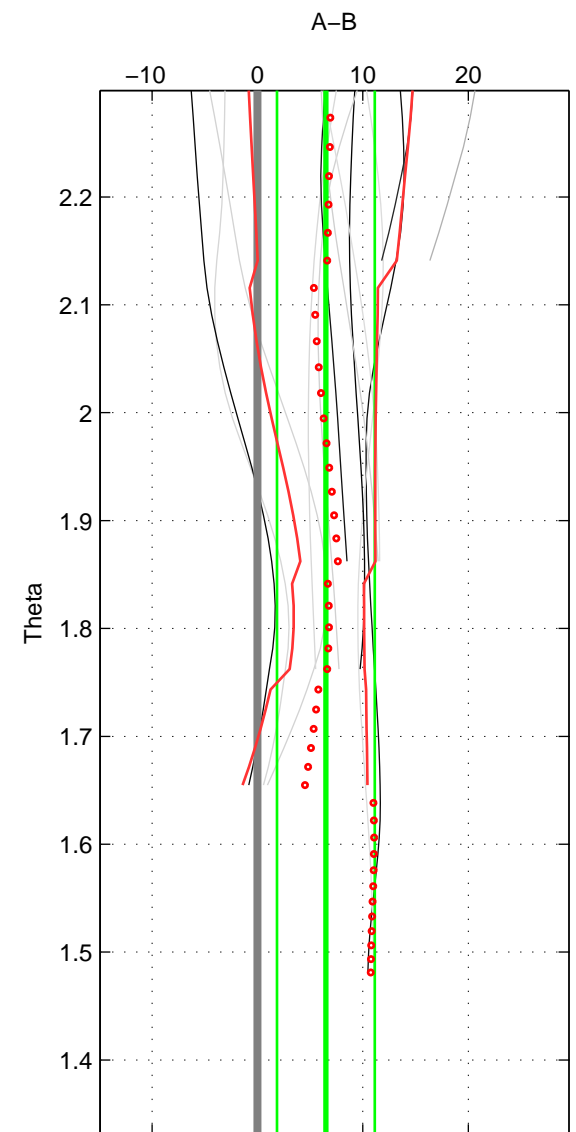

Cruise A (red). Date: Jun 1998 Cruisename: 565-49HO19980601

Cruise B (blue). Date: Jul 2001 Cruisename: 575-49HO20010710

*** "Favourite" values are means of spaces 1 2.

	Offset	O.StDev	Ratio	R.Stdev	Rating
SIGMA:	6.774	4.431	1.003	0.002	4
THETA:	6.497	4.640	1.003	0.002	4
DEPTH:	6.300	4.538	1.003	0.002	3
FAV. :	6.636	4.536	1.003	0.002	4

Profiles of A: 5
 Profiles of B: 6
 Diff profs : 13
 WMoffset (A-B): 6.7741
 WMoffset stdev: 4.4315
 WMratio (A/B): 1.0028
 WMratio stdev: 0.0018436

Quality (1-5): 4

Profiles of A: 5
 Profiles of B: 6
 Diff profs : 13
 WMoffset (A-B): 6.4972
 WMoffset stdev: 4.6402
 WMratio (A/B): 1.0027
 WMratio stdev: 0.0019303

Quality (1-5): 4

Profiles of A: 5
 Profiles of B: 6
 Diff profs : 13
 WMoffset (A-B): 6.3002
 WMoffset stdev: 4.538
 WMratio (A/B): 1.0026
 WMratio stdev: 0.0018866

Quality (1-5): 3