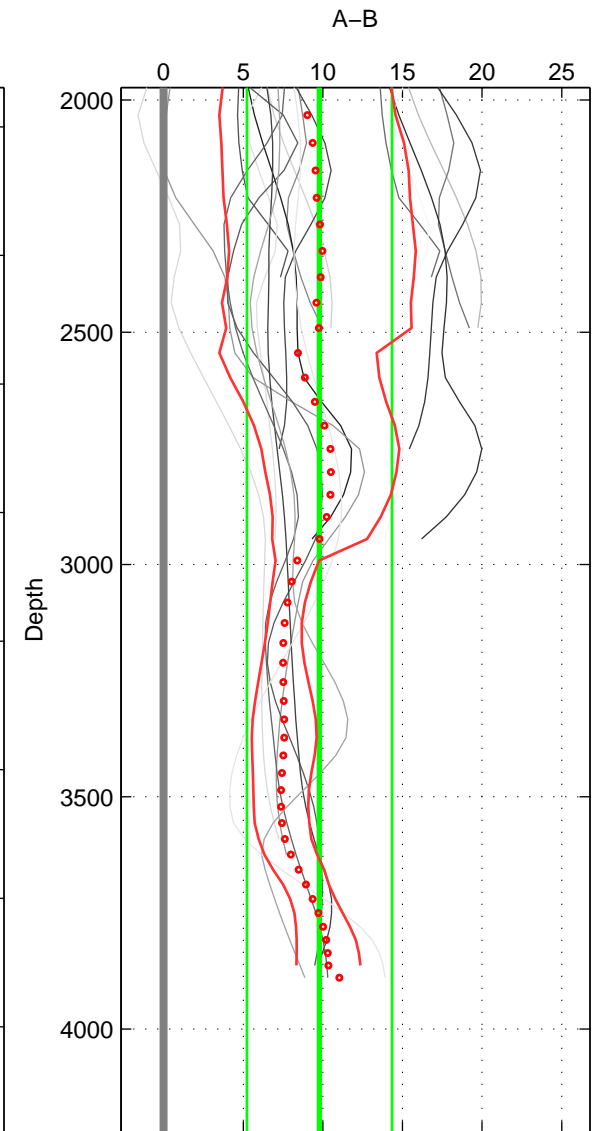

Cruise A (red). Date: Oct 2007 Cruisename: 128-06AQ20071128  
 Cruise B (blue). Date: Mar 2010 Cruisename: 256-33RO20100308

\*\*\* "Favourite" values are means of spaces 1 2 3.

	Offset	O.StDev	Ratio	R.Stdev	Rating
SIGMA:	7.581	2.145	1.003	0.001	5
THETA:	7.224	2.275	1.003	0.001	5
DEPTH:	9.780	4.557	1.004	0.002	5
FAV. :	8.195	2.992	1.003	0.001	5

Profiles of A: 3  
 Profiles of B: 13  
 Diff profs : 21  
 WMoffset (A-B): 7.5807  
 WMoffset stdev: 2.1448  
 WMratio (A/B): 1.0032  
 WMratio stdev: 0.00091321

Quality (1-5): 5

Profiles of A: 3  
 Profiles of B: 13  
 Diff profs : 21  
 WMoffset (A-B): 7.2241  
 WMoffset stdev: 2.2748  
 WMratio (A/B): 1.0031  
 WMratio stdev: 0.00096823

Quality (1-5): 5

Profiles of A: 3  
 Profiles of B: 13  
 Diff profs : 21  
 WMoffset (A-B): 9.7804  
 WMoffset stdev: 4.5572  
 WMratio (A/B): 1.0042  
 WMratio stdev: 0.0019343

Quality (1-5): 5