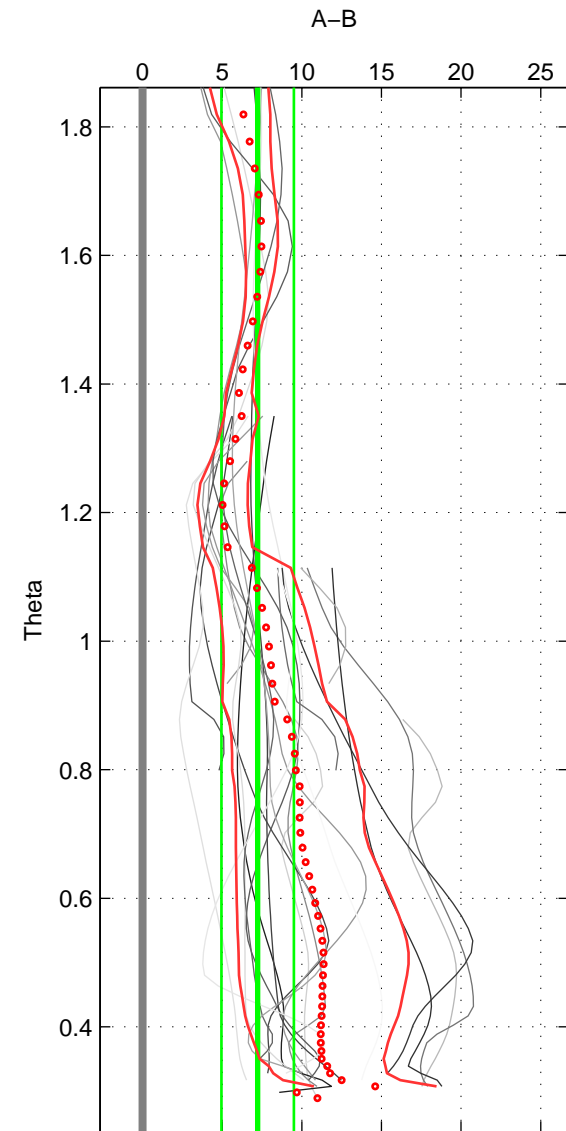

Cruise A (red). Date: Oct 2007 Cruisename: 128-06AQ20071128  
 Cruise B (blue). Date: Mar 2010 Cruisename: 256-33RO20100308

\*\*\* "Favourite" values are means of spaces 1 2 3.

	Offset	O.StDev	Ratio	R.Stdev	Rating
SIGMA:	7.581	2.145	1.003	0.001	5
THETA:	7.224	2.275	1.003	0.001	5
DEPTH:	9.780	4.557	1.004	0.002	5
FAV. :	8.195	2.992	1.003	0.001	5

Profiles of A: 3  
 Profiles of B: 13  
 Diff profs : 21  
 WMoffset (A-B): 7.5807  
 WMoffset stdev: 2.1448  
 WMratio (A/B): 1.0032  
 WMratio stdev: 0.00091321

Quality (1-5): 5

Profiles of A: 3  
 Profiles of B: 13  
 Diff profs : 21  
 WMoffset (A-B): 7.2241  
 WMoffset stdev: 2.2748  
 WMratio (A/B): 1.0031  
 WMratio stdev: 0.00096823

Quality (1-5): 5

Profiles of A: 3  
 Profiles of B: 13  
 Diff profs : 21  
 WMoffset (A-B): 9.7804  
 WMoffset stdev: 4.5572  
 WMratio (A/B): 1.0042  
 WMratio stdev: 0.0019343

Quality (1-5): 5