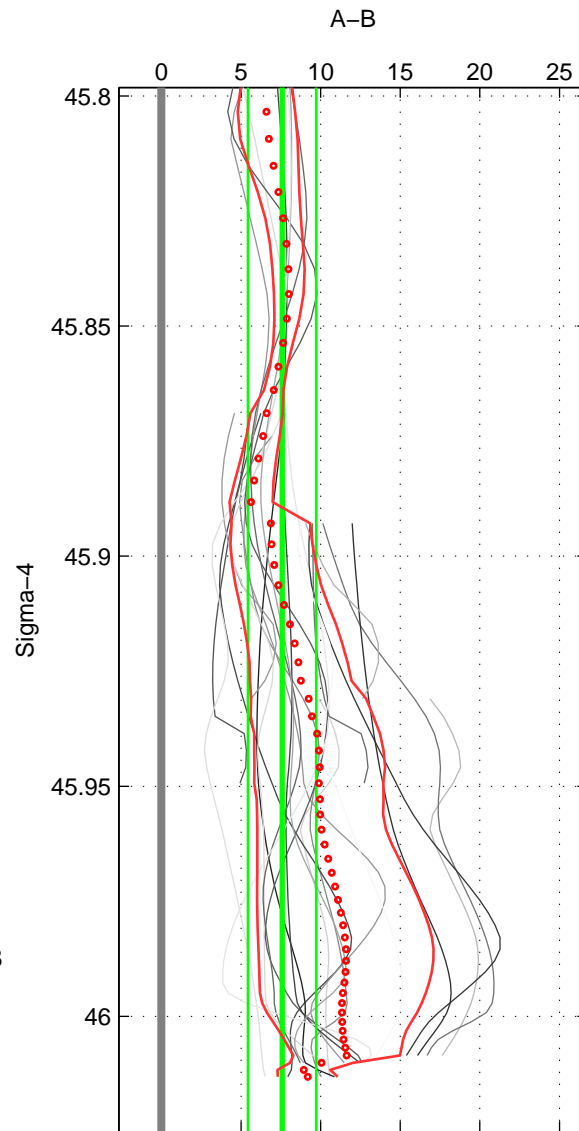

Cruise A (red). Date: Oct 2007 Cruisename: 128-06AQ20071128  
 Cruise B (blue). Date: Mar 2010 Cruisename: 256-33RO20100308

\*\*\* "Favourite" values are means of spaces 1 2 3.

	Offset	O.StDev	Ratio	R.Stdev	Rating
SIGMA:	7.581	2.145	1.003	0.001	5
THETA:	7.224	2.275	1.003	0.001	5
DEPTH:	9.780	4.557	1.004	0.002	5
FAV. :	8.195	2.992	1.003	0.001	5

Profiles of A: 3  
 Profiles of B: 13  
 Diff profs : 21  
 WMoffset (A-B): 7.5807  
 WMoffset stdev: 2.1448  
 WMratio (A/B): 1.0032  
 WMratio stdev: 0.00091321

Quality (1-5): 5

Profiles of A: 3  
 Profiles of B: 13  
 Diff profs : 21  
 WMoffset (A-B): 7.2241  
 WMoffset stdev: 2.2748  
 WMratio (A/B): 1.0031  
 WMratio stdev: 0.00096823

Quality (1-5): 5

Profiles of A: 3  
 Profiles of B: 13  
 Diff profs : 21  
 WMoffset (A-B): 9.7804  
 WMoffset stdev: 4.5572  
 WMratio (A/B): 1.0042  
 WMratio stdev: 0.0019343

Quality (1-5): 5