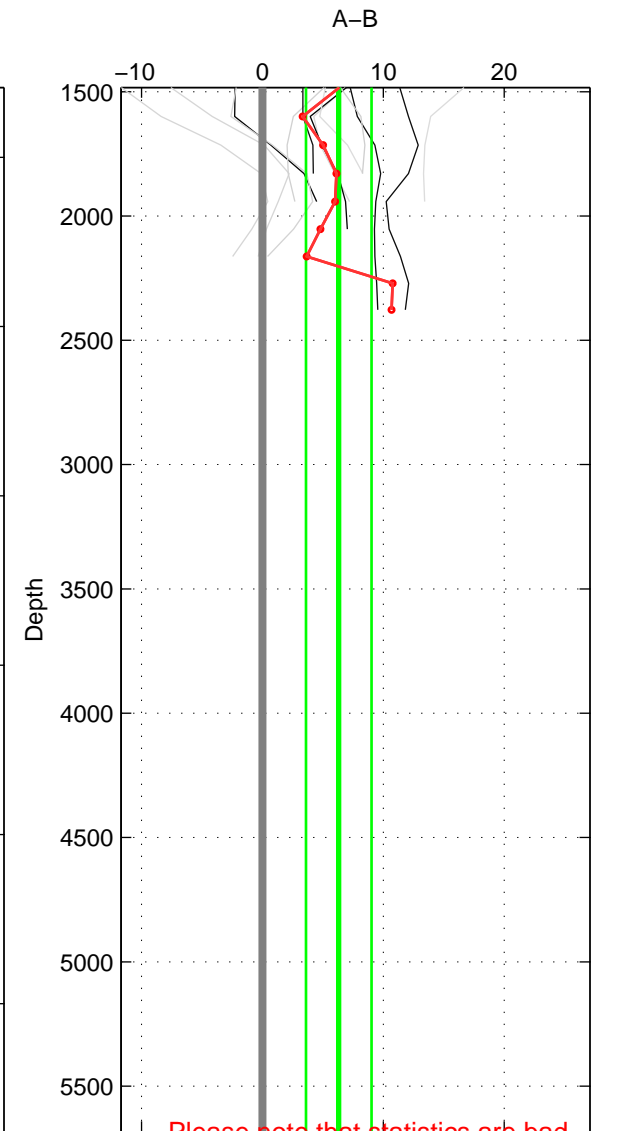

Cruise A (red). Date: Jun 1998 Cruisename: 565-49HO19980601

Cruise B (blue). Date: Jun 2001 Cruisename: 591-49NZ20010604

*** "Favourite" values are means of spaces 1 2.

	Offset	O.StDev	Ratio	R.Stdev	Rating
SIGMA:	5.990	4.940	1.002	0.002	4
THETA:	6.024	5.042	1.003	0.002	4
DEPTH:	6.304	2.713	1.003	0.001	3
FAV. :	6.007	4.991	1.002	0.002	4

Profiles of A: 5
 Profiles of B: 8
 Diff profs : 16
 WMoffset (A-B): 5.9896
 WMoffset stdev: 4.9396
 WMratio (A/B): 1.0025
 WMratio stdev: 0.0020553

Quality (1-5): 4

Profiles of A: 5
 Profiles of B: 8
 Diff profs : 16
 WMoffset (A-B): 6.0238
 WMoffset stdev: 5.0421
 WMratio (A/B): 1.0025
 WMratio stdev: 0.002098

Quality (1-5): 4

Profiles of A: 5
 Profiles of B: 8
 Diff profs : 16
 WMoffset (A-B): 6.3045
 WMoffset stdev: 2.7129
 WMratio (A/B): 1.0026
 WMratio stdev: 0.0011229

Quality (1-5): 3

Please note that statistics are bad.