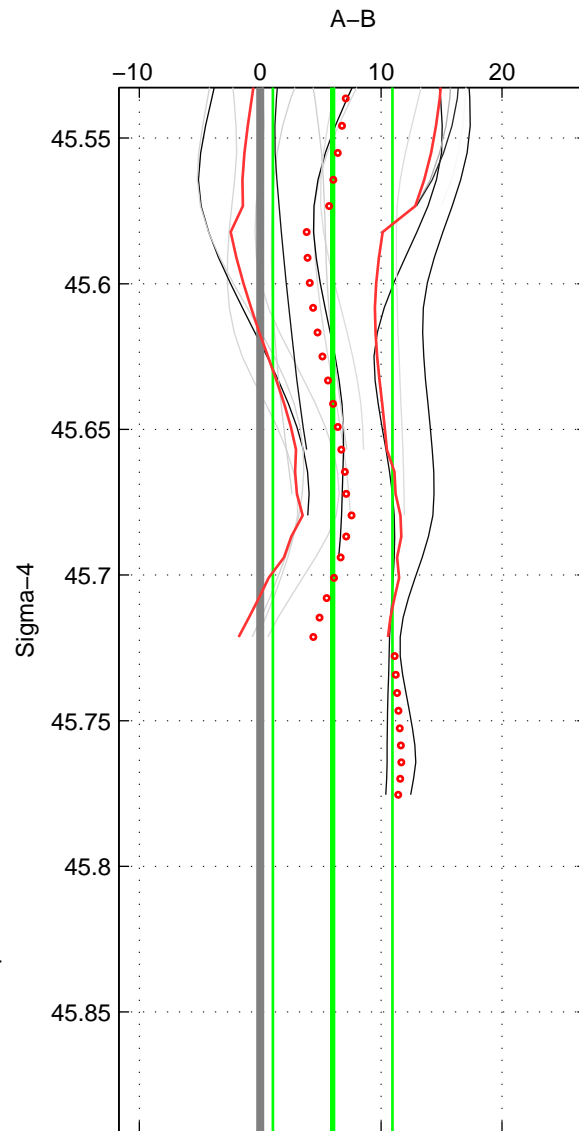

Cruise A (red). Date: Jun 1998 Cruisename: 565-49HO19980601

Cruise B (blue). Date: Jun 2001 Cruisename: 591-49NZ20010604

*** "Favourite" values are means of spaces 1 2.

	Offset	O.StDev	Ratio	R.Stdev	Rating
SIGMA:	5.990	4.940	1.002	0.002	4
THETA:	6.024	5.042	1.003	0.002	4
DEPTH:	6.304	2.713	1.003	0.001	3
FAV. :	6.007	4.991	1.002	0.002	4

Profiles of A: 5
 Profiles of B: 8
 Diff profs : 16
 WMoffset (A-B): 5.9896
 WMoffset stdev: 4.9396
 WMratio (A/B): 1.0025
 WMratio stdev: 0.0020553

Quality (1-5): 4

Profiles of A: 5
 Profiles of B: 8
 Diff profs : 16
 WMoffset (A-B): 6.0238
 WMoffset stdev: 5.0421
 WMratio (A/B): 1.0025
 WMratio stdev: 0.002098

Quality (1-5): 4

Profiles of A: 5
 Profiles of B: 8
 Diff profs : 16
 WMoffset (A-B): 6.3045
 WMoffset stdev: 2.7129
 WMratio (A/B): 1.0026
 WMratio stdev: 0.0011229

Quality (1-5): 3

Please note that statistics are bad.