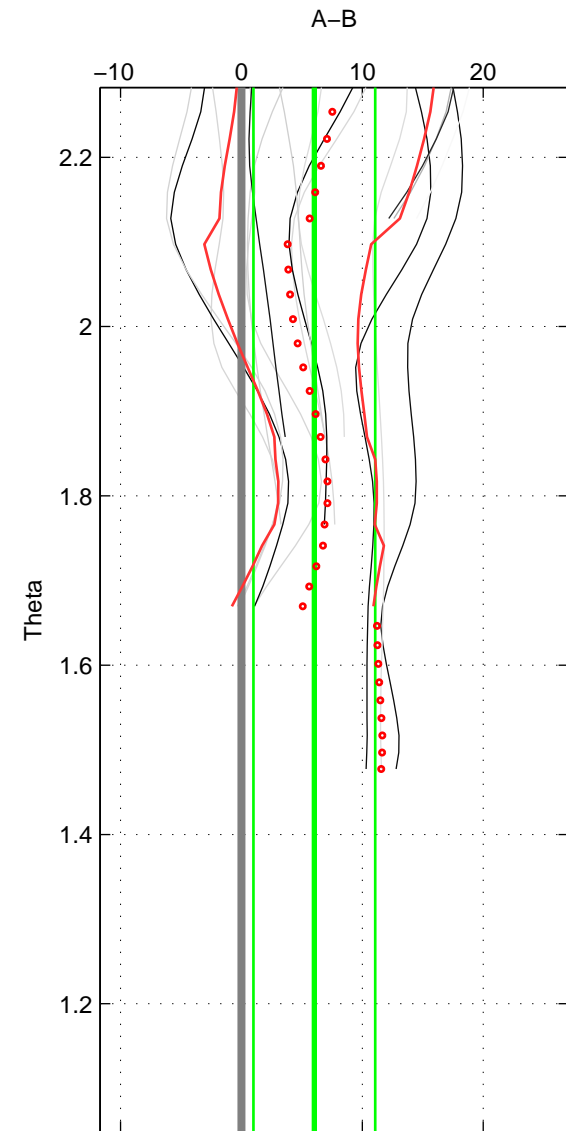

Cruise A (red). Date: Jun 1998 Cruisename: 565-49HO19980601

Cruise B (blue). Date: Jun 2001 Cruisename: 591-49NZ20010604

*** "Favourite" values are means of spaces 1 2.

	Offset	O.StDev	Ratio	R.Stdev	Rating
SIGMA:	5.990	4.940	1.002	0.002	4
THETA:	6.024	5.042	1.003	0.002	4
DEPTH:	6.304	2.713	1.003	0.001	3
FAV. :	6.007	4.991	1.002	0.002	4

Profiles of A: 5
 Profiles of B: 8
 Diff profs : 16
 WMoffset (A-B): 5.9896
 WMoffset stdev: 4.9396
 WMratio (A/B): 1.0025
 WMratio stdev: 0.0020553

Quality (1-5): 4

Profiles of A: 5
 Profiles of B: 8
 Diff profs : 16
 WMoffset (A-B): 6.0238
 WMoffset stdev: 5.0421
 WMratio (A/B): 1.0025
 WMratio stdev: 0.002098

Quality (1-5): 4

Profiles of A: 5
 Profiles of B: 8
 Diff profs : 16
 WMoffset (A-B): 6.3045
 WMoffset stdev: 2.7129
 WMratio (A/B): 1.0026
 WMratio stdev: 0.0011229

Quality (1-5): 3

Please note that statistics are bad.