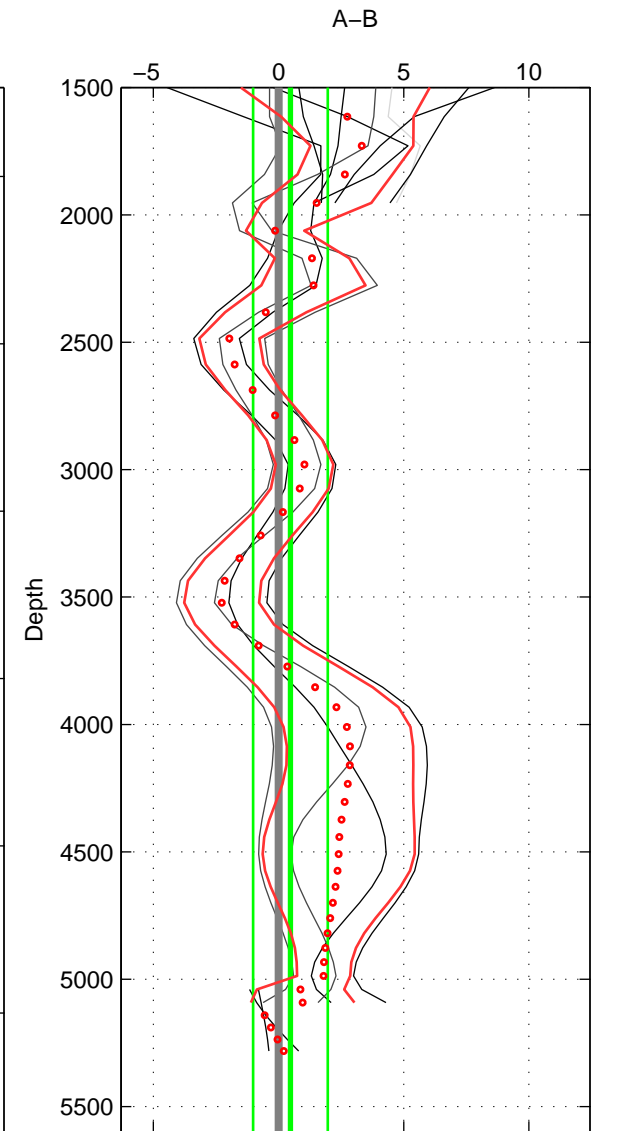

Cruise A (red). Date: Jan 2000 Cruisename: 588-49NZ20000105  
 Cruise B (blue). Date: Jun 2001 Cruisename: 591-49NZ20010604

\*\*\* "Favourite" values are those of space 2.

	Offset	O.StDev	Ratio	R.Stdev	Rating
SIGMA:	0.358	1.474	1.000	0.001	4
THETA:	-0.033	1.819	1.000	0.001	5
DEPTH:	0.474	1.493	1.000	0.001	4
FAV.:	-0.033	1.819	1.000	0.001	5

Profiles of A: 6  
 Profiles of B: 8  
 Diff profs: 11  
 WMoffset (A-B): 0.35782  
 WMoffset stdev: 1.4736  
 WMratio (A/B): 1.0001  
 WMratio stdev: 0.00061126

Quality (1-5): 4

Profiles of A: 6  
 Profiles of B: 8  
 Diff profs: 11  
 WMoffset (A-B): -0.033068  
 WMoffset stdev: 1.8186  
 WMratio (A/B): 0.99999  
 WMratio stdev: 0.0007547

Quality (1-5): 5

Profiles of A: 6  
 Profiles of B: 8  
 Diff profs: 11  
 WMoffset (A-B): 0.47381  
 WMoffset stdev: 1.4932  
 WMratio (A/B): 1.0002  
 WMratio stdev: 0.00061907

Quality (1-5): 4