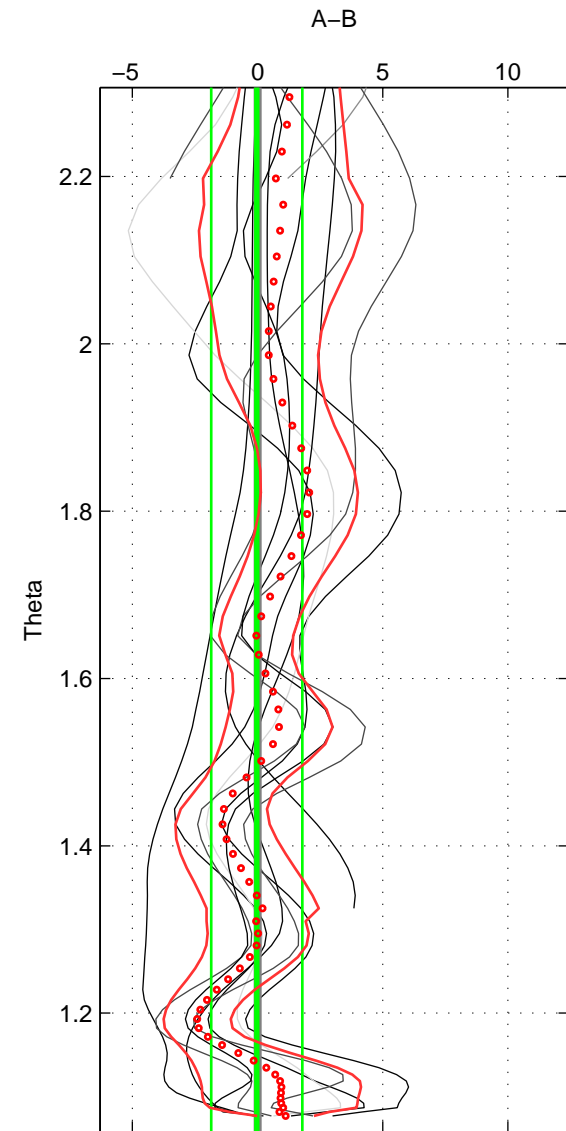

Cruise A (red). Date: Jan 2000 Cruisename: 588-49NZ20000105  
 Cruise B (blue). Date: Jun 2001 Cruisename: 591-49NZ20010604

\*\*\* "Favourite" values are those of space 2.

	Offset	O.StDev	Ratio	R.Stdev	Rating
SIGMA:	0.358	1.474	1.000	0.001	4
THETA:	-0.033	1.819	1.000	0.001	5
DEPTH:	0.474	1.493	1.000	0.001	4
FAV.:	-0.033	1.819	1.000	0.001	5

Profiles of A: 6  
 Profiles of B: 8  
 Diff profs: 11  
 WMoffset (A-B): 0.35782  
 WMoffset stdev: 1.4736  
 WMratio (A/B): 1.0001  
 WMratio stdev: 0.00061126

Quality (1-5): 4

Profiles of A: 6  
 Profiles of B: 8  
 Diff profs: 11  
 WMoffset (A-B): -0.033068  
 WMoffset stdev: 1.8186  
 WMratio (A/B): 0.99999  
 WMratio stdev: 0.0007547

Quality (1-5): 5

Profiles of A: 6  
 Profiles of B: 8  
 Diff profs: 11  
 WMoffset (A-B): 0.47381  
 WMoffset stdev: 1.4932  
 WMratio (A/B): 1.0002  
 WMratio stdev: 0.00061907

Quality (1-5): 4