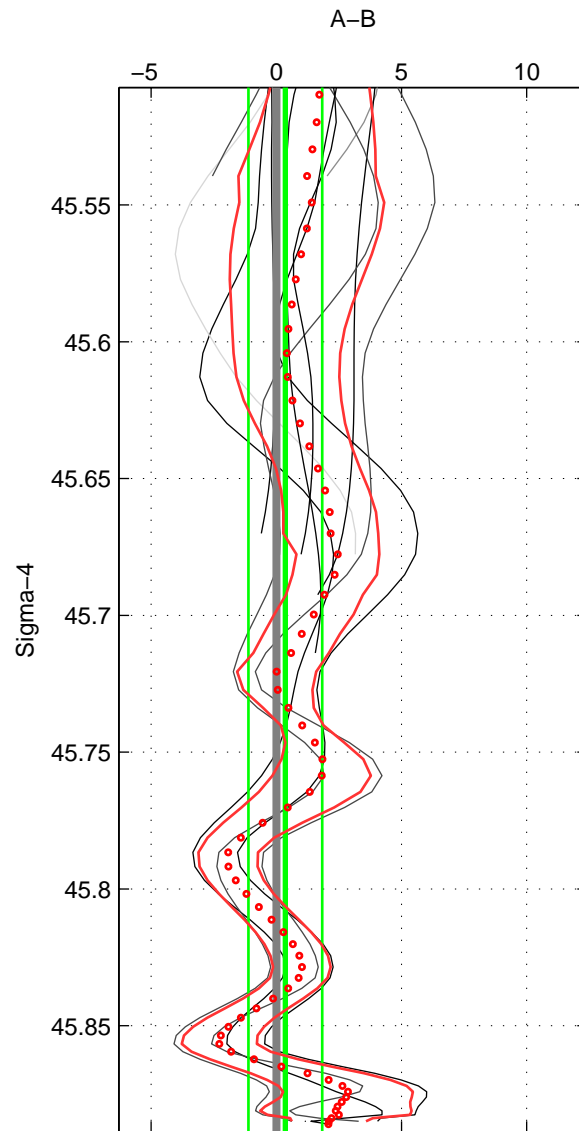

Cruise A (red). Date: Jan 2000 Cruisename: 588-49NZ20000105  
 Cruise B (blue). Date: Jun 2001 Cruisename: 591-49NZ20010604

\*\*\* "Favourite" values are those of space 2.

	Offset	O.StDev	Ratio	R.Stdev	Rating
SIGMA:	0.358	1.474	1.000	0.001	4
THETA:	-0.033	1.819	1.000	0.001	5
DEPTH:	0.474	1.493	1.000	0.001	4
FAV.:	-0.033	1.819	1.000	0.001	5

Profiles of A: 6  
 Profiles of B: 8  
 Diff profs: 11  
 WMoffset (A-B): 0.35782  
 WMoffset stdev: 1.4736  
 WMratio (A/B): 1.0001  
 WMratio stdev: 0.00061126

Quality (1-5): 4

Profiles of A: 6  
 Profiles of B: 8  
 Diff profs: 11  
 WMoffset (A-B): -0.033068  
 WMoffset stdev: 1.8186  
 WMratio (A/B): 0.99999  
 WMratio stdev: 0.0007547

Quality (1-5): 5

Profiles of A: 6  
 Profiles of B: 8  
 Diff profs: 11  
 WMoffset (A-B): 0.47381  
 WMoffset stdev: 1.4932  
 WMratio (A/B): 1.0002  
 WMratio stdev: 0.00061907

Quality (1-5): 4