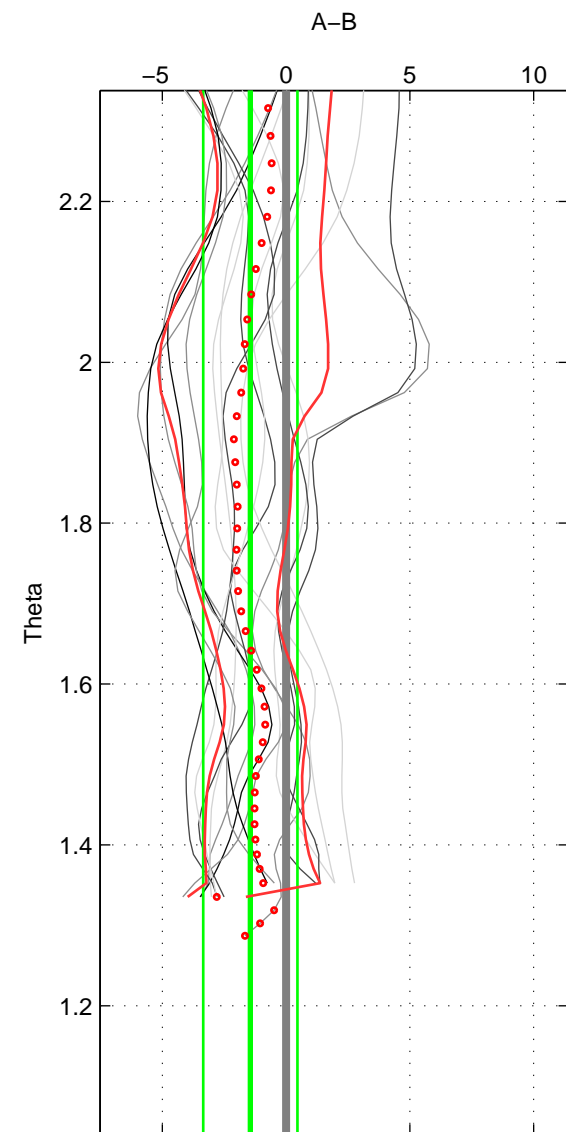

Cruise A (red). Date: Jul 2001 Cruisename: 575-49HO20010710

Cruise B (blue). Date: Sep 2007 Cruisename: 612-49NZ20070904

\*\*\* "Favourite" values are means of spaces 1 2.

	Offset	O.StDev	Ratio	R.Stdev	Rating
SIGMA:	-1.508	1.875	0.999	0.001	4
THETA:	-1.440	1.903	0.999	0.001	4
DEPTH:	-1.300	1.886	0.999	0.001	3
FAV. :	-1.474	1.889	0.999	0.001	4

Profiles of A: 6  
 Profiles of B: 7  
 Diff profs : 15  
 WMoffset (A-B): -1.5076  
 WMoffset stdev: 1.8754  
 WMratio (A/B): 0.99937  
 WMratio stdev: 0.00077909

Quality (1-5): 4

Profiles of A: 6  
 Profiles of B: 7  
 Diff profs : 15  
 WMoffset (A-B): -1.4402  
 WMoffset stdev: 1.9033  
 WMratio (A/B): 0.9994  
 WMratio stdev: 0.00079001

Quality (1-5): 4

Profiles of A: 6  
 Profiles of B: 7  
 Diff profs : 15  
 WMoffset (A-B): -1.2995  
 WMoffset stdev: 1.8857  
 WMratio (A/B): 0.99946  
 WMratio stdev: 0.00078207

Quality (1-5): 3