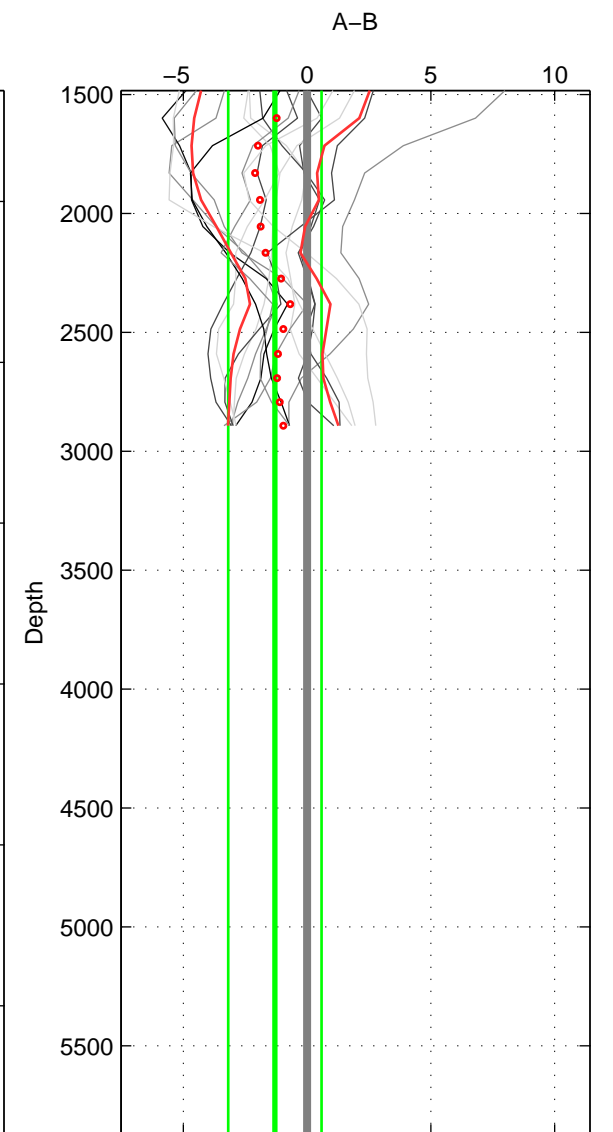

Cruise A (red). Date: Jul 2001 Cruisename: 575-49HO20010710

Cruise B (blue). Date: Sep 2007 Cruisename: 612-49NZ20070904

\*\*\* "Favourite" values are means of spaces 1 2.

	Offset	O.StDev	Ratio	R.Stdev	Rating
SIGMA:	-1.508	1.875	0.999	0.001	4
THETA:	-1.440	1.903	0.999	0.001	4
DEPTH:	-1.300	1.886	0.999	0.001	3
FAV. :	-1.474	1.889	0.999	0.001	4

Profiles of A: 6  
 Profiles of B: 7  
 Diff profs : 15  
 WMoffset (A-B): -1.5076  
 WMoffset stdev: 1.8754  
 WMratio (A/B): 0.99937  
 WMratio stdev: 0.00077909

Quality (1-5): 4

Profiles of A: 6  
 Profiles of B: 7  
 Diff profs : 15  
 WMoffset (A-B): -1.4402  
 WMoffset stdev: 1.9033  
 WMratio (A/B): 0.9994  
 WMratio stdev: 0.00079001

Quality (1-5): 4

Profiles of A: 6  
 Profiles of B: 7  
 Diff profs : 15  
 WMoffset (A-B): -1.2995  
 WMoffset stdev: 1.8857  
 WMratio (A/B): 0.99946  
 WMratio stdev: 0.00078207

Quality (1-5): 3