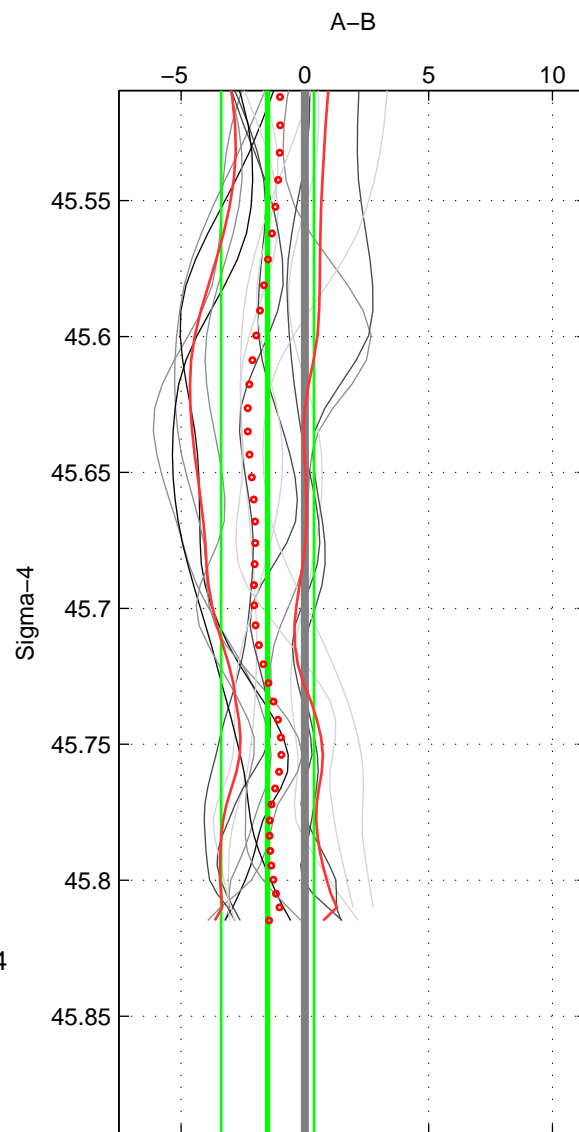

Cruise A (red). Date: Jul 2001 Cruisename: 575-49HO20010710

Cruise B (blue). Date: Sep 2007 Cruisename: 612-49NZ20070904

\*\*\* "Favourite" values are means of spaces 1 2.

	Offset	O.StDev	Ratio	R.Stdev	Rating
SIGMA:	-1.508	1.875	0.999	0.001	4
THETA:	-1.440	1.903	0.999	0.001	4
DEPTH:	-1.300	1.886	0.999	0.001	3
FAV. :	-1.474	1.889	0.999	0.001	4

Profiles of A: 6  
 Profiles of B: 7  
 Diff profs : 15  
 WMoffset (A-B): -1.5076  
 WMoffset stdev: 1.8754  
 WMratio (A/B): 0.99937  
 WMratio stdev: 0.00077909

Quality (1-5): 4

Profiles of A: 6  
 Profiles of B: 7  
 Diff profs : 15  
 WMoffset (A-B): -1.4402  
 WMoffset stdev: 1.9033  
 WMratio (A/B): 0.9994  
 WMratio stdev: 0.00079001

Quality (1-5): 4

Profiles of A: 6  
 Profiles of B: 7  
 Diff profs : 15  
 WMoffset (A-B): -1.2995  
 WMoffset stdev: 1.8857  
 WMratio (A/B): 0.99946  
 WMratio stdev: 0.00078207

Quality (1-5): 3