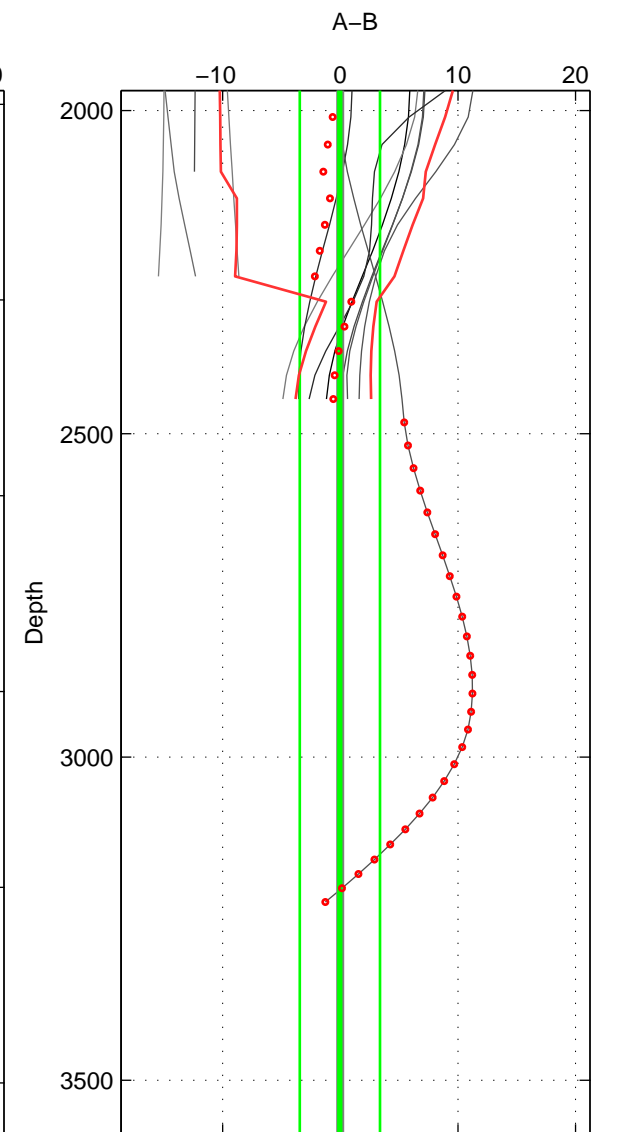

Cruise A (red). Date: Aug 1993 Cruisename: 87-58JH19930730
 Cruise B (blue). Date: May 1997 Cruisename: 96-58JH19970414

*** "Favourite" values are means of spaces 1 2.

	Offset	O.StDev	Ratio	R.Stdev	Rating
SIGMA:	1.890	2.429	1.001	0.001	4
THETA:	1.020	2.323	1.000	0.001	4
DEPTH:	-0.038	3.404	1.000	0.001	3
FAV.:	1.455	2.376	1.001	0.001	4

Profiles of A: 3
 Profiles of B: 29
 Diff profs : 13
 WMoffset (A-B): 1.8899
 WMoffset stdev: 2.4294
 WMratio (A/B): 1.0008
 WMratio stdev: 0.0010574

Quality (1-5): 4

Profiles of A: 3
 Profiles of B: 29
 Diff profs : 13
 WMoffset (A-B): 1.0198
 WMoffset stdev: 2.3231
 WMratio (A/B): 1.0004
 WMratio stdev: 0.0010106

Quality (1-5): 4

Profiles of A: 3
 Profiles of B: 29
 Diff profs : 12
 WMoffset (A-B): -0.037766
 WMoffset stdev: 3.404
 WMratio (A/B): 0.99998
 WMratio stdev: 0.0014798

Quality (1-5): 3