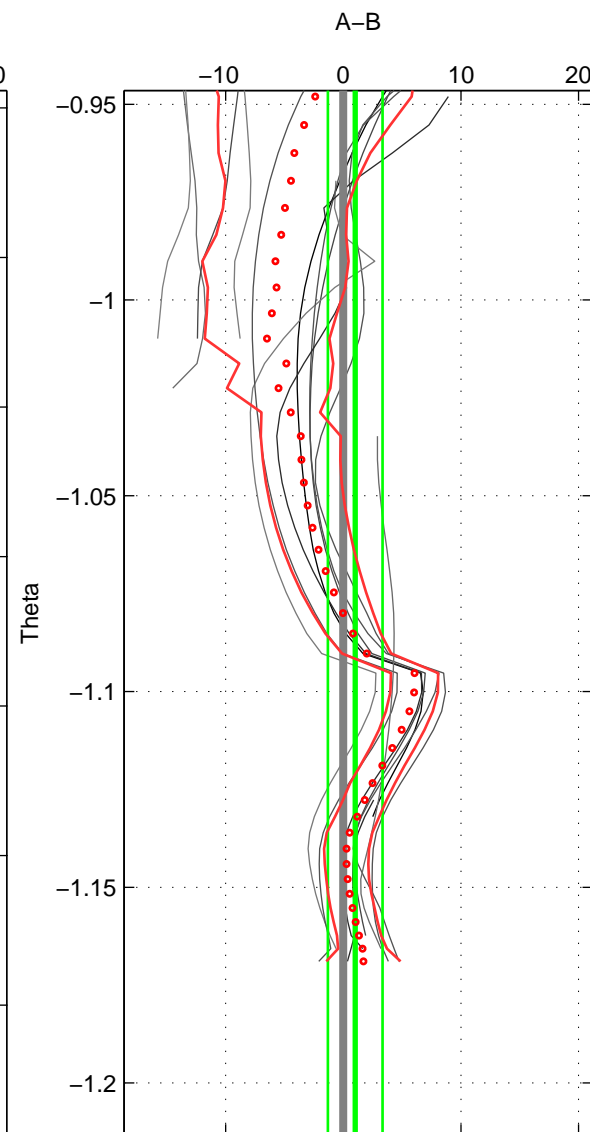

Cruise A (red). Date: Aug 1993 Cruisename: 87-58JH19930730
 Cruise B (blue). Date: May 1997 Cruisename: 96-58JH19970414

*** "Favourite" values are means of spaces 1 2.

	Offset	O.StDev	Ratio	R.Stdev	Rating
SIGMA:	1.890	2.429	1.001	0.001	4
THETA:	1.020	2.323	1.000	0.001	4
DEPTH:	-0.038	3.404	1.000	0.001	3
FAV.:	1.455	2.376	1.001	0.001	4

Profiles of A: 3
 Profiles of B: 29
 Diff profs : 13
 WMoffset (A-B): 1.8899
 WMoffset stdev: 2.4294
 WMratio (A/B): 1.0008
 WMratio stdev: 0.0010574

Quality (1-5): 4

Profiles of A: 3
 Profiles of B: 29
 Diff profs : 13
 WMoffset (A-B): 1.0198
 WMoffset stdev: 2.3231
 WMratio (A/B): 1.0004
 WMratio stdev: 0.0010106

Quality (1-5): 4

Profiles of A: 3
 Profiles of B: 29
 Diff profs : 12
 WMoffset (A-B): -0.037766
 WMoffset stdev: 3.404
 WMratio (A/B): 0.99998
 WMratio stdev: 0.0014798

Quality (1-5): 3