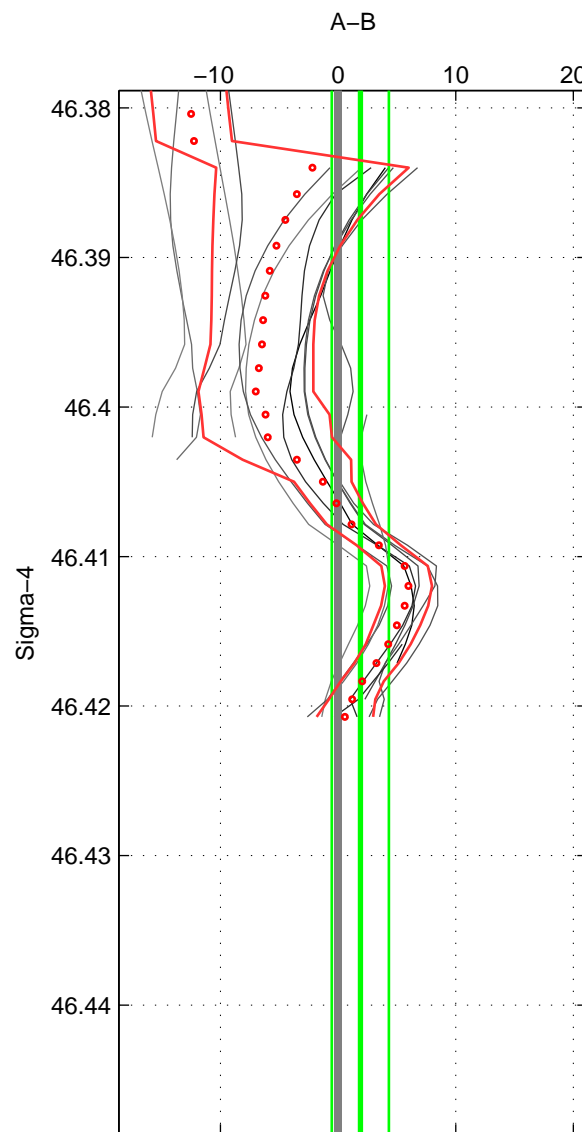

Cruise A (red). Date: Aug 1993 Cruisename: 87-58JH19930730
 Cruise B (blue). Date: May 1997 Cruisename: 96-58JH19970414

*** "Favourite" values are means of spaces 1 2.

	Offset	O.StDev	Ratio	R.Stdev	Rating
SIGMA:	1.890	2.429	1.001	0.001	4
THETA:	1.020	2.323	1.000	0.001	4
DEPTH:	-0.038	3.404	1.000	0.001	3
FAV.:	1.455	2.376	1.001	0.001	4

Profiles of A: 3
 Profiles of B: 29
 Diff profs : 13
 WMoffset (A-B): 1.8899
 WMoffset stdev: 2.4294
 WMratio (A/B): 1.0008
 WMratio stdev: 0.0010574

Quality (1-5): 4

Profiles of A: 3
 Profiles of B: 29
 Diff profs : 13
 WMoffset (A-B): 1.0198
 WMoffset stdev: 2.3231
 WMratio (A/B): 1.0004
 WMratio stdev: 0.0010106

Quality (1-5): 4

Profiles of A: 3
 Profiles of B: 29
 Diff profs : 12
 WMoffset (A-B): -0.037766
 WMoffset stdev: 3.404
 WMratio (A/B): 0.99998
 WMratio stdev: 0.0014798

Quality (1-5): 3