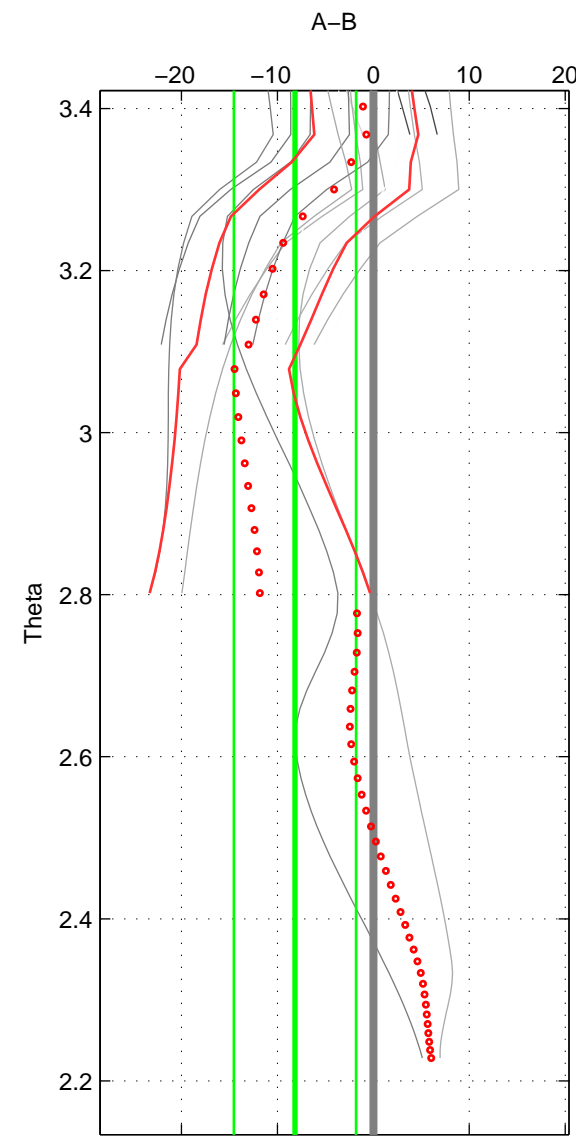

Cruise A (red). Date: Jul 1992 Cruisename: 7-06MT19920701
 Cruise B (blue). Date: Aug 1993 Cruisename: 251-33MW19930704.1

*** "Favourite" values are those of space 2.

	Offset	O.StDev	Ratio	R.Stdev	Rating
SIGMA:	-15.542	5.784	0.993	0.002	3
THETA:	-8.166	6.365	0.996	0.003	4
DEPTH:	-11.542	4.256	0.995	0.002	3
FAV.:	-8.166	6.365	0.996	0.003	4

Please note that statistics are bad.
 Profiles of A: 3
 Profiles of B: 6
 Diff profs : 7
 WMoffset (A-B): -15.5417
 WMoffset stdev: 5.7843
 WMratio (A/B): 0.9933
 WMratio stdev: 0.0024843

Quality (1-5): 3

Profiles of A: 6
 Profiles of B: 6
 Diff profs : 15
 WMoffset (A-B): -8.1665
 WMoffset stdev: 6.3648
 WMratio (A/B): 0.99646
 WMratio stdev: 0.0027473

Quality (1-5): 4

Please note that statistics are bad.
 Profiles of A: 3
 Profiles of B: 6
 Diff profs : 7
 WMoffset (A-B): -11.5418
 WMoffset stdev: 4.2561
 WMratio (A/B): 0.99502
 WMratio stdev: 0.0018323