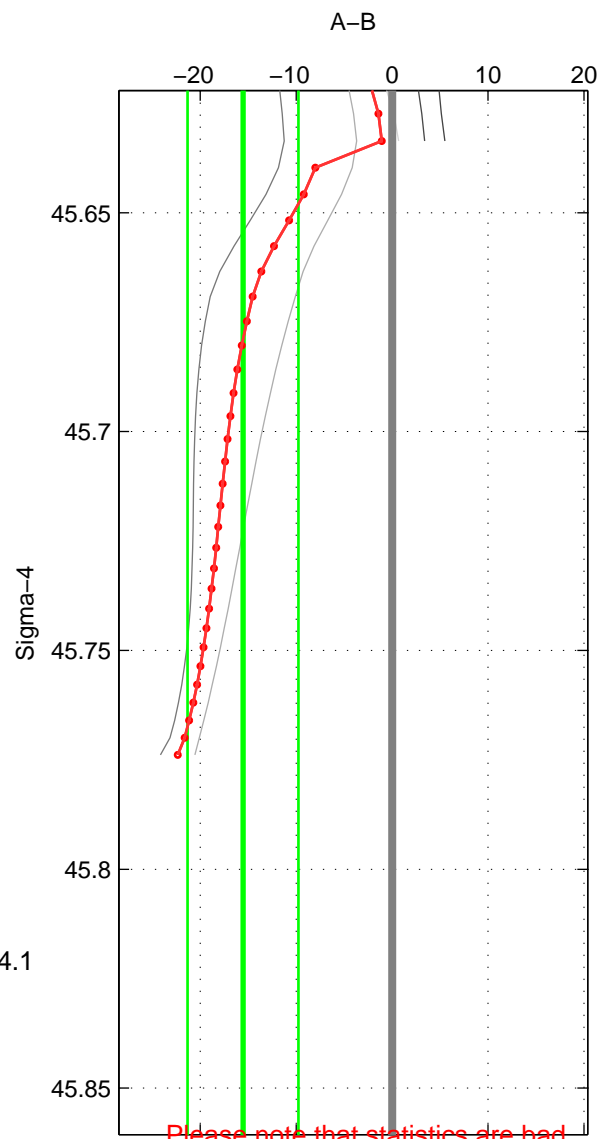

Cruise A (red). Date: Jul 1992 Cruisename: 7-06MT19920701
 Cruise B (blue). Date: Aug 1993 Cruisename: 251-33MW19930704.1

*** "Favourite" values are those of space 2.

	Offset	O.StDev	Ratio	R.Stdev	Rating
SIGMA:	-15.542	5.784	0.993	0.002	3
THETA:	-8.166	6.365	0.996	0.003	4
DEPTH:	-11.542	4.256	0.995	0.002	3
FAV.:	-8.166	6.365	0.996	0.003	4

Please note that statistics are bad.
 Profiles of A: 3
 Profiles of B: 6
 Diff profs : 7
 WMoffset (A-B): -15.5417
 WMoffset stdev: 5.7843
 WMratio (A/B): 0.9933
 WMratio stdev: 0.0024843

Quality (1-5): 3

Profiles of A: 6
 Profiles of B: 6
 Diff profs : 15
 WMoffset (A-B): -8.1665
 WMoffset stdev: 6.3648
 WMratio (A/B): 0.99646
 WMratio stdev: 0.0027473

Quality (1-5): 4

Please note that statistics are bad.
 Profiles of A: 3
 Profiles of B: 6
 Diff profs : 7
 WMoffset (A-B): -11.5418
 WMoffset stdev: 4.2561
 WMratio (A/B): 0.99502
 WMratio stdev: 0.0018323