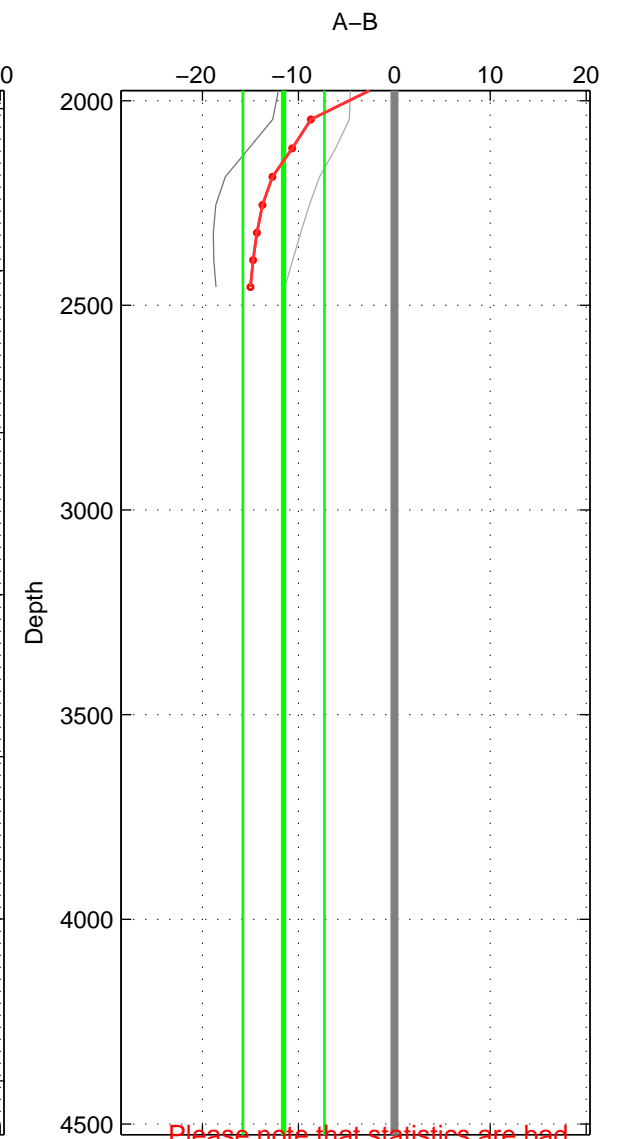

Cruise A (red). Date: Jul 1992 Cruisename: 7-06MT19920701
 Cruise B (blue). Date: Aug 1993 Cruisename: 251-33MW19930704.1

*** "Favourite" values are those of space 2.

	Offset	O.StDev	Ratio	R.Stdev	Rating
SIGMA:	-15.542	5.784	0.993	0.002	3
THETA:	-8.166	6.365	0.996	0.003	4
DEPTH:	-11.542	4.256	0.995	0.002	3
FAV.:	-8.166	6.365	0.996	0.003	4

Please note that statistics are bad.
 Profiles of A: 3
 Profiles of B: 6
 Diff profs : 7
 WMoffset (A-B): -15.5417
 WMoffset stdev: 5.7843
 WMratio (A/B): 0.9933
 WMratio stdev: 0.0024843

Quality (1-5): 3

Profiles of A: 6
 Profiles of B: 6
 Diff profs : 15
 WMoffset (A-B): -8.1665
 WMoffset stdev: 6.3648
 WMratio (A/B): 0.99646
 WMratio stdev: 0.0027473

Quality (1-5): 4

Please note that statistics are bad.
 Profiles of A: 3
 Profiles of B: 6
 Diff profs : 7
 WMoffset (A-B): -11.5418
 WMoffset stdev: 4.2561
 WMratio (A/B): 0.99502
 WMratio stdev: 0.0018323