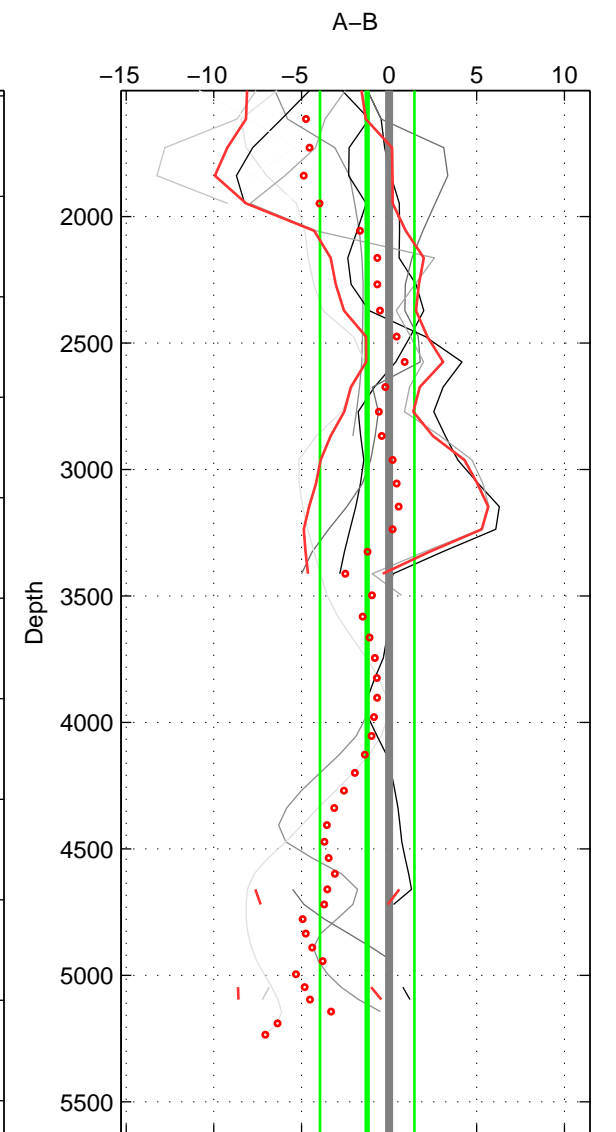

Cruise A (red). Date: Aug 2004 Cruisename: 601-49NZ20040807

Cruise B (blue). Date: Mar 2005 Cruisename: 604-49NZ20050228

\*\*\* "Favourite" values are those of space 2.

	Offset	O.StDev	Ratio	R.Stdev	Rating
SIGMA:	-0.905	2.233	1.000	0.001	4
THETA:	-2.221	2.820	0.999	0.001	5
DEPTH:	-1.250	2.698	0.999	0.001	4
FAV. :	-2.221	2.820	0.999	0.001	5

Profiles of A: 9  
 Profiles of B: 3  
 Diff profs : 9  
 WMoffset (A-B): -0.90484  
 WMoffset stdev: 2.2332  
 WMratio (A/B): 0.99963  
 WMratio stdev: 0.00092609

Quality (1-5): 4

Profiles of A: 9  
 Profiles of B: 3  
 Diff profs : 9  
 WMoffset (A-B): -2.221  
 WMoffset stdev: 2.8202  
 WMratio (A/B): 0.99908  
 WMratio stdev: 0.0011695

Quality (1-5): 5

Profiles of A: 9  
 Profiles of B: 3  
 Diff profs : 9  
 WMoffset (A-B): -1.2498  
 WMoffset stdev: 2.6975  
 WMratio (A/B): 0.99948  
 WMratio stdev: 0.0011186

Quality (1-5): 4