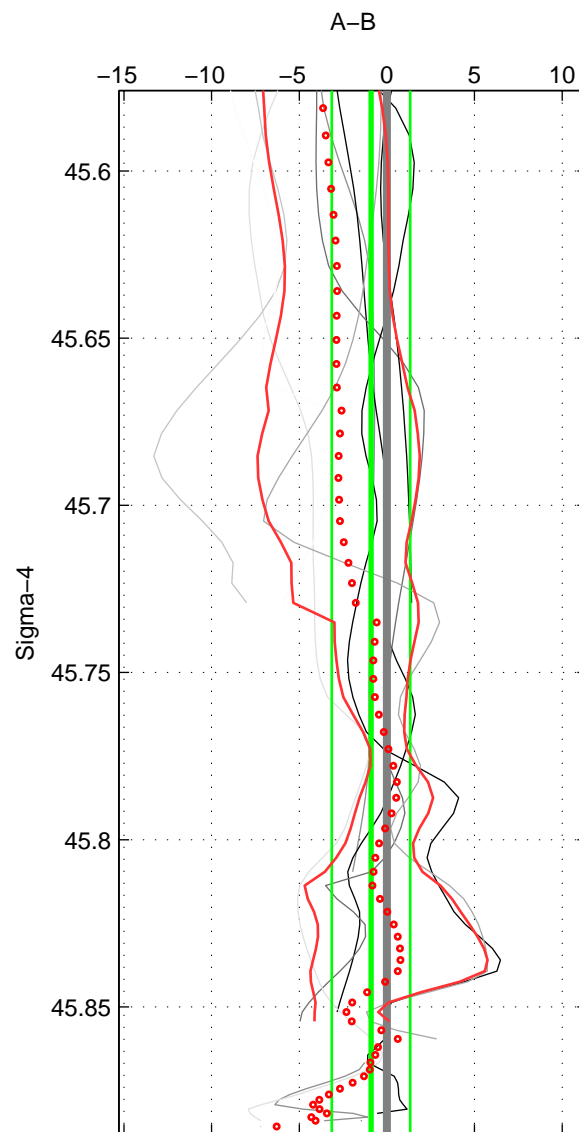

Cruise A (red). Date: Aug 2004 Cruisename: 601-49NZ20040807

Cruise B (blue). Date: Mar 2005 Cruisename: 604-49NZ20050228

\*\*\* "Favourite" values are those of space 2.

	Offset	O.StDev	Ratio	R.Stdev	Rating
SIGMA:	-0.905	2.233	1.000	0.001	4
THETA:	-2.221	2.820	0.999	0.001	5
DEPTH:	-1.250	2.698	0.999	0.001	4
FAV. :	-2.221	2.820	0.999	0.001	5

Profiles of A: 9  
 Profiles of B: 3  
 Diff profs : 9  
 WMoffset (A-B): -0.90484  
 WMoffset stdev: 2.2332  
 WMratio (A/B): 0.99963  
 WMratio stdev: 0.00092609

Quality (1-5): 4

Profiles of A: 9  
 Profiles of B: 3  
 Diff profs : 9  
 WMoffset (A-B): -2.221  
 WMoffset stdev: 2.8202  
 WMratio (A/B): 0.99908  
 WMratio stdev: 0.0011695

Quality (1-5): 5

Profiles of A: 9  
 Profiles of B: 3  
 Diff profs : 9  
 WMoffset (A-B): -1.2498  
 WMoffset stdev: 2.6975  
 WMratio (A/B): 0.99948  
 WMratio stdev: 0.0011186

Quality (1-5): 4