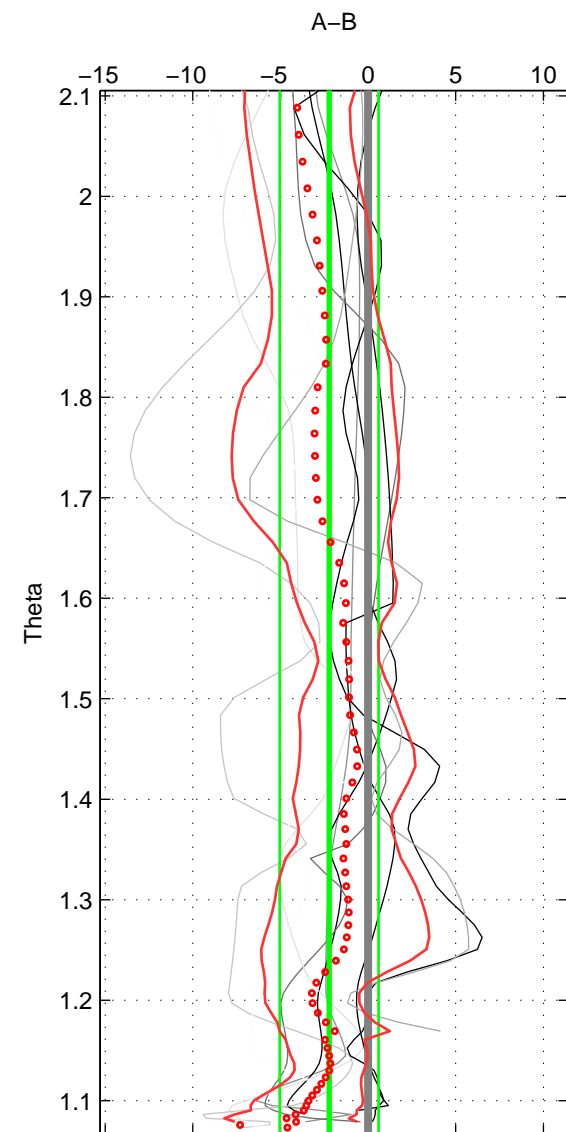

Cruise A (red). Date: Aug 2004 Cruisename: 601-49NZ20040807

Cruise B (blue). Date: Mar 2005 Cruisename: 604-49NZ20050228

\*\*\* "Favourite" values are those of space 2.

	Offset	O.StDev	Ratio	R.Stdev	Rating
SIGMA:	-0.905	2.233	1.000	0.001	4
THETA:	-2.221	2.820	0.999	0.001	5
DEPTH:	-1.250	2.698	0.999	0.001	4
FAV. :	-2.221	2.820	0.999	0.001	5

Profiles of A: 9  
 Profiles of B: 3  
 Diff profs : 9  
 WMoffset (A-B): -0.90484  
 WMoffset stdev: 2.2332  
 WMratio (A/B): 0.99963  
 WMratio stdev: 0.00092609

Quality (1-5): 4

Profiles of A: 9  
 Profiles of B: 3  
 Diff profs : 9  
 WMoffset (A-B): -2.221  
 WMoffset stdev: 2.8202  
 WMratio (A/B): 0.99908  
 WMratio stdev: 0.0011695

Quality (1-5): 5

Profiles of A: 9  
 Profiles of B: 3  
 Diff profs : 9  
 WMoffset (A-B): -1.2498  
 WMoffset stdev: 2.6975  
 WMratio (A/B): 0.99948  
 WMratio stdev: 0.0011186

Quality (1-5): 4