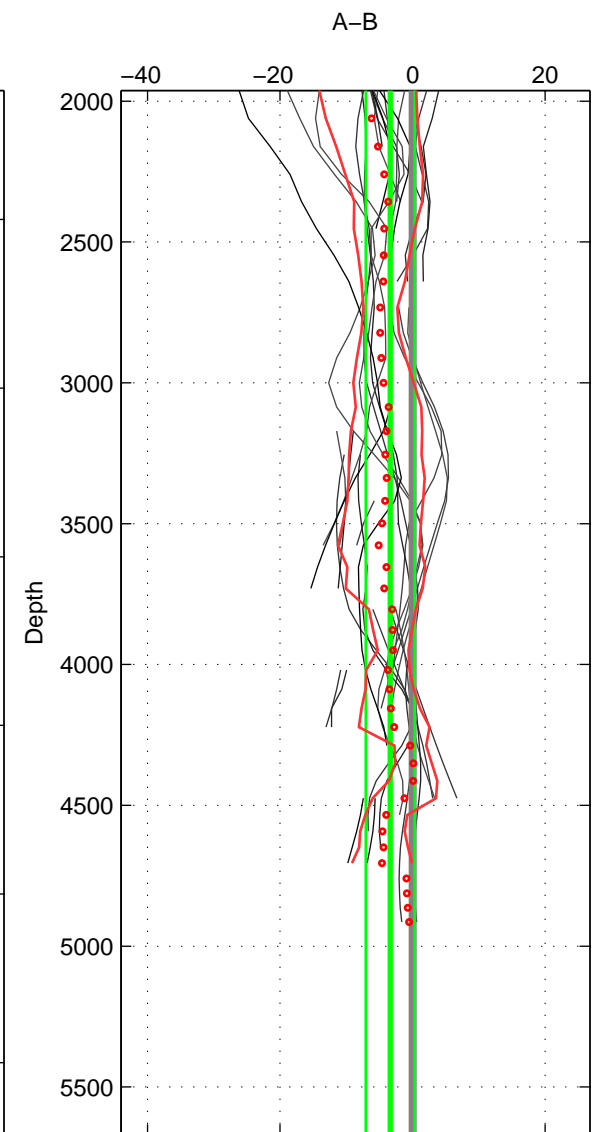

Cruise A (red). Date: Dec 1983 Cruisename: 222-316N19831007
 Cruise B (blue). Date: Mar 2010 Cruisename: 256-33RO20100308

*** "Favourite" values are means of spaces 1 2 3.

	Offset	O.StDev	Ratio	R.Stdev	Rating
SIGMA:	-4.224	3.703	0.998	0.002	5
THETA:	-4.265	2.341	0.998	0.001	5
DEPTH:	-3.392	3.684	0.999	0.002	5
FAV. :	-3.960	3.243	0.998	0.001	5

Profiles of A: 13
 Profiles of B: 85
 Diff profs : 24
 WMoffset (A-B): -4.2235
 WMoffset stdev: 3.703
 WMratio (A/B): 0.99821
 WMratio stdev: 0.0015703

Quality (1-5): 5

Profiles of A: 16
 Profiles of B: 85
 Diff profs : 34
 WMoffset (A-B): -4.265
 WMoffset stdev: 2.3415
 WMratio (A/B): 0.99819
 WMratio stdev: 0.00098892

Quality (1-5): 5

Profiles of A: 13
 Profiles of B: 85
 Diff profs : 27
 WMoffset (A-B): -3.3916
 WMoffset stdev: 3.6836
 WMratio (A/B): 0.99856
 WMratio stdev: 0.0015616

Quality (1-5): 5