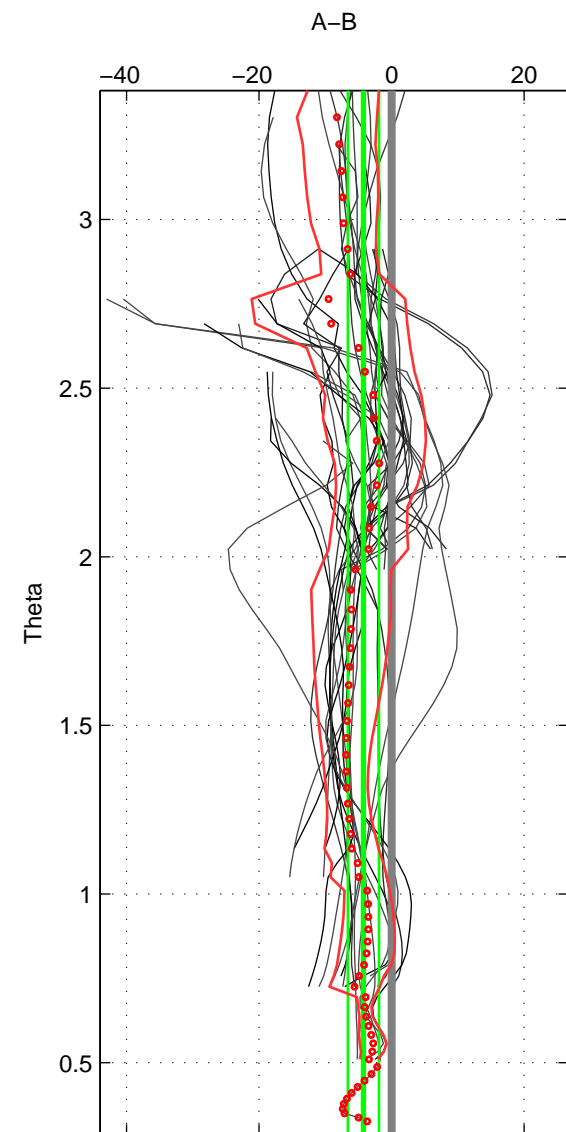

Cruise A (red). Date: Dec 1983 Cruisename: 222-316N19831007
 Cruise B (blue). Date: Mar 2010 Cruisename: 256-33RO20100308

*** "Favourite" values are means of spaces 1 2 3.

	Offset	O.StDev	Ratio	R.Stdev	Rating
SIGMA:	-4.224	3.703	0.998	0.002	5
THETA:	-4.265	2.341	0.998	0.001	5
DEPTH:	-3.392	3.684	0.999	0.002	5
FAV. :	-3.960	3.243	0.998	0.001	5

Profiles of A: 13
 Profiles of B: 85
 Diff profs : 24
 WMoffset (A-B): -4.2235
 WMoffset stdev: 3.703
 WMratio (A/B): 0.99821
 WMratio stdev: 0.0015703

Quality (1-5): 5

Profiles of A: 16
 Profiles of B: 85
 Diff profs : 34
 WMoffset (A-B): -4.265
 WMoffset stdev: 2.3415
 WMratio (A/B): 0.99819
 WMratio stdev: 0.00098892

Quality (1-5): 5

Profiles of A: 13
 Profiles of B: 85
 Diff profs : 27
 WMoffset (A-B): -3.3916
 WMoffset stdev: 3.6836
 WMratio (A/B): 0.99856
 WMratio stdev: 0.0015616

Quality (1-5): 5