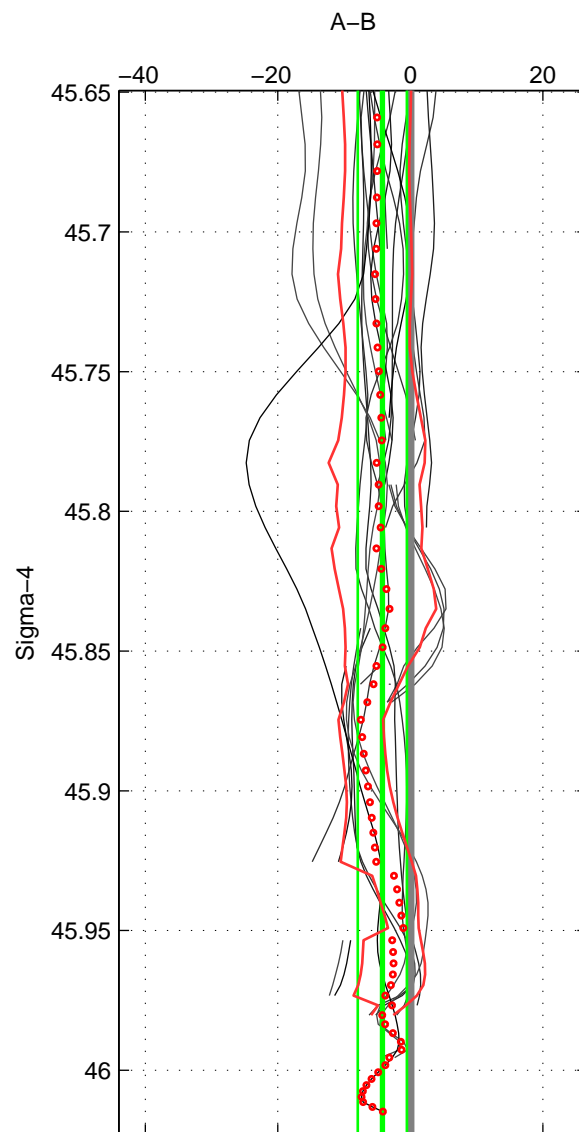

Cruise A (red). Date: Dec 1983 Cruisename: 222-316N19831007
 Cruise B (blue). Date: Mar 2010 Cruisename: 256-33RO20100308

*** "Favourite" values are means of spaces 1 2 3.

	Offset	O.StDev	Ratio	R.Stdev	Rating
SIGMA:	-4.224	3.703	0.998	0.002	5
THETA:	-4.265	2.341	0.998	0.001	5
DEPTH:	-3.392	3.684	0.999	0.002	5
FAV. :	-3.960	3.243	0.998	0.001	5

Profiles of A: 13
 Profiles of B: 85
 Diff profs : 24
 WMoffset (A-B): -4.2235
 WMoffset stdev: 3.703
 WMratio (A/B): 0.99821
 WMratio stdev: 0.0015703

Quality (1-5): 5

Profiles of A: 16
 Profiles of B: 85
 Diff profs : 34
 WMoffset (A-B): -4.265
 WMoffset stdev: 2.3415
 WMratio (A/B): 0.99819
 WMratio stdev: 0.00098892

Quality (1-5): 5

Profiles of A: 13
 Profiles of B: 85
 Diff profs : 27
 WMoffset (A-B): -3.3916
 WMoffset stdev: 3.6836
 WMratio (A/B): 0.99856
 WMratio stdev: 0.0015616

Quality (1-5): 5