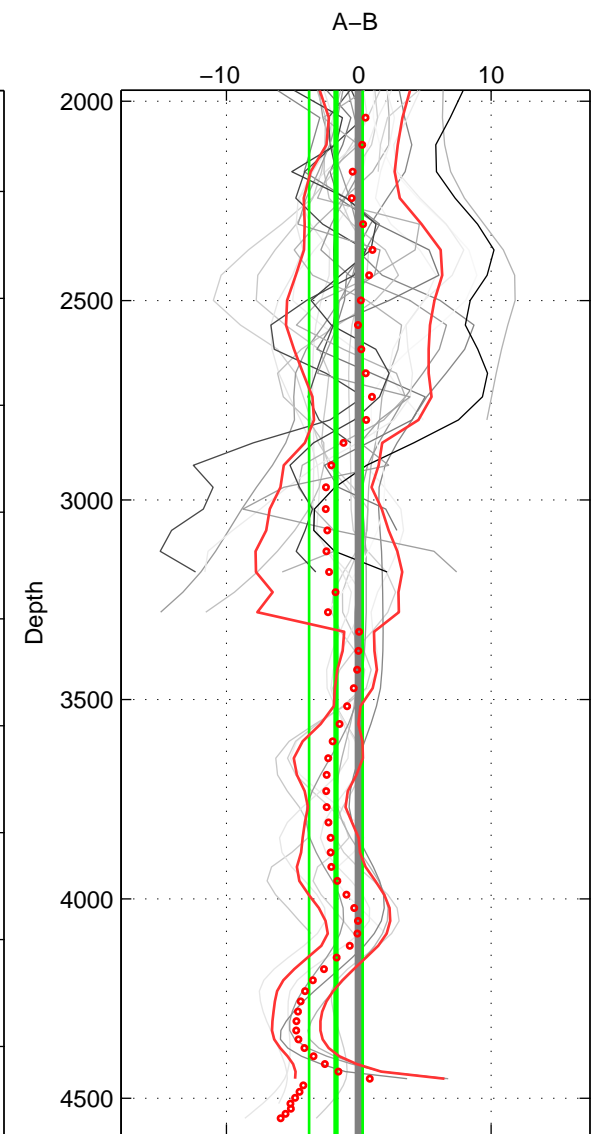

Cruise A (red). Date: Aug 1995 Cruisename: 351-316N19950715  
 Cruise B (blue). Date: Sep 1995 Cruisename: 352-316N19950829

\*\*\* "Favourite" values are means of spaces 1 2 3.

	Offset	O.StDev	Ratio	R.Stdev	Rating
SIGMA:	-0.804	1.645	1.000	0.001	5
THETA:	-1.286	1.933	0.999	0.001	5
DEPTH:	-1.726	2.015	0.999	0.001	5
FAV.:	-1.272	1.864	0.999	0.001	5

Profiles of A: 16  
 Profiles of B: 7  
 Diff profs : 24  
 WMoffset (A-B): -0.80363  
 WMoffset stdev: 1.6453  
 WMratio (A/B): 0.99967  
 WMratio stdev: 0.00067886

Quality (1-5): 5

Profiles of A: 16  
 Profiles of B: 7  
 Diff profs : 24  
 WMoffset (A-B): -1.286  
 WMoffset stdev: 1.9334  
 WMratio (A/B): 0.99947  
 WMratio stdev: 0.00079711

Quality (1-5): 5

Profiles of A: 16  
 Profiles of B: 7  
 Diff profs : 24  
 WMoffset (A-B): -1.7256  
 WMoffset stdev: 2.0148  
 WMratio (A/B): 0.99929  
 WMratio stdev: 0.00083033

Quality (1-5): 5