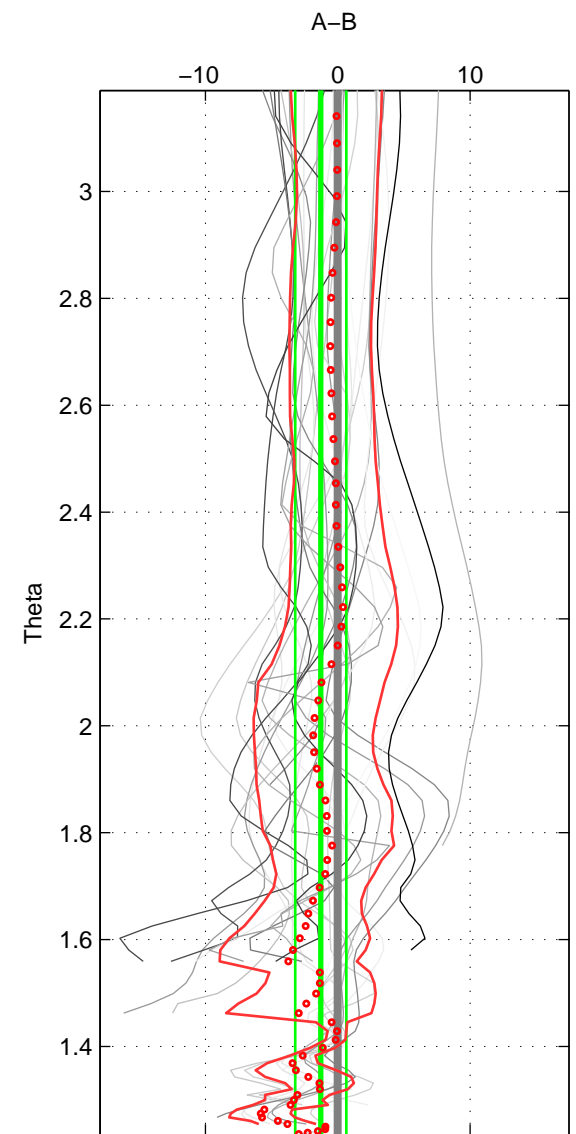

Cruise A (red). Date: Aug 1995 Cruisename: 351-316N19950715  
 Cruise B (blue). Date: Sep 1995 Cruisename: 352-316N19950829

\*\*\* "Favourite" values are means of spaces 1 2 3.

	Offset	O.StDev	Ratio	R.Stdev	Rating
SIGMA:	-0.804	1.645	1.000	0.001	5
THETA:	-1.286	1.933	0.999	0.001	5
DEPTH:	-1.726	2.015	0.999	0.001	5
FAV.:	-1.272	1.864	0.999	0.001	5

Profiles of A: 16  
 Profiles of B: 7  
 Diff profs : 24  
 WMoffset (A-B): -0.80363  
 WMoffset stdev: 1.6453  
 WMratio (A/B): 0.99967  
 WMratio stdev: 0.00067886

Quality (1-5): 5

Profiles of A: 16  
 Profiles of B: 7  
 Diff profs : 24  
 WMoffset (A-B): -1.286  
 WMoffset stdev: 1.9334  
 WMratio (A/B): 0.99947  
 WMratio stdev: 0.00079711

Quality (1-5): 5

Profiles of A: 16  
 Profiles of B: 7  
 Diff profs : 24  
 WMoffset (A-B): -1.7256  
 WMoffset stdev: 2.0148  
 WMratio (A/B): 0.99929  
 WMratio stdev: 0.00083033

Quality (1-5): 5