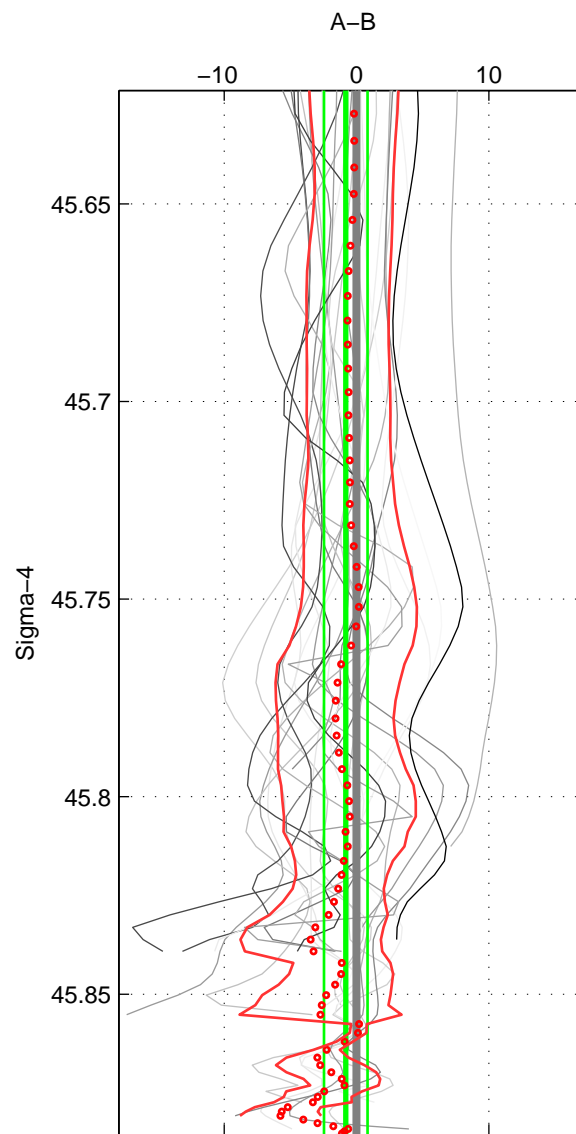

Cruise A (red). Date: Aug 1995 Cruisename: 351-316N19950715  
 Cruise B (blue). Date: Sep 1995 Cruisename: 352-316N19950829

\*\*\* "Favourite" values are means of spaces 1 2 3.

	Offset	O.StDev	Ratio	R.Stdev	Rating
SIGMA:	-0.804	1.645	1.000	0.001	5
THETA:	-1.286	1.933	0.999	0.001	5
DEPTH:	-1.726	2.015	0.999	0.001	5
FAV.:	-1.272	1.864	0.999	0.001	5

Profiles of A: 16  
 Profiles of B: 7  
 Diff profs : 24  
 WMoffset (A-B): -0.80363  
 WMoffset stdev: 1.6453  
 WMratio (A/B): 0.99967  
 WMratio stdev: 0.00067886

Quality (1-5): 5

Profiles of A: 16  
 Profiles of B: 7  
 Diff profs : 24  
 WMoffset (A-B): -1.286  
 WMoffset stdev: 1.9334  
 WMratio (A/B): 0.99947  
 WMratio stdev: 0.00079711

Quality (1-5): 5

Profiles of A: 16  
 Profiles of B: 7  
 Diff profs : 24  
 WMoffset (A-B): -1.7256  
 WMoffset stdev: 2.0148  
 WMratio (A/B): 0.99929  
 WMratio stdev: 0.00083033

Quality (1-5): 5