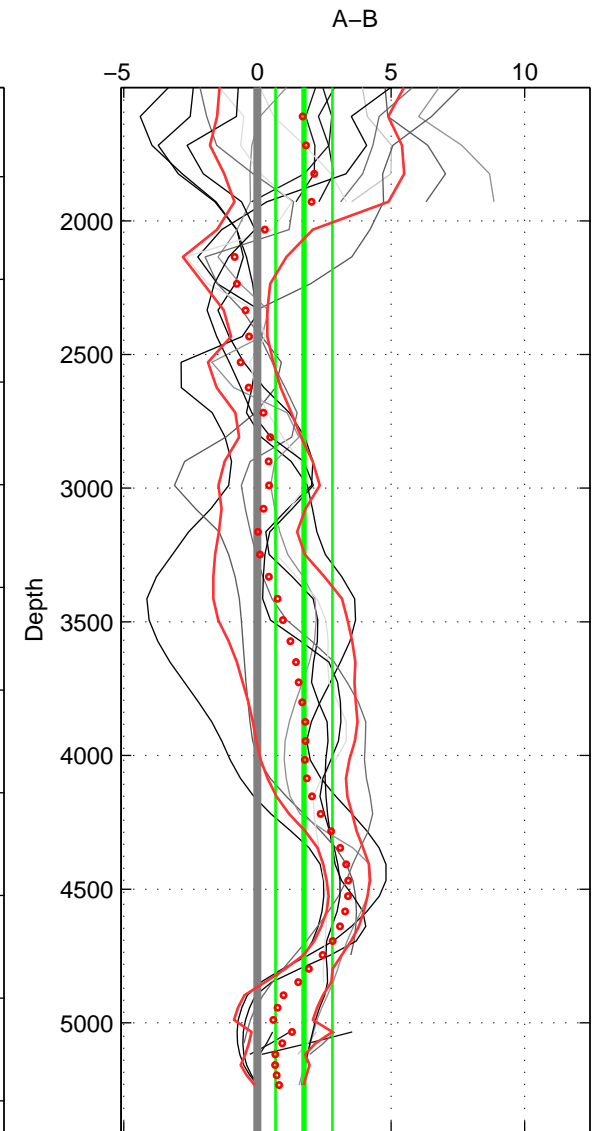

Cruise A (red). Date: Mar 2005 Cruisename: 604-49NZ20050228

Cruise B (blue). Date: Jun 2006 Cruisename: 608-49NZ20060526

*** "Favourite" values are means of spaces 1 2 3.

	Offset	O.StDev	Ratio	R.Stdev	Rating
SIGMA:	0.958	1.179	1.000	0.000	5
THETA:	1.633	1.504	1.001	0.001	5
DEPTH:	1.742	1.066	1.001	0.000	5
FAV.:	1.445	1.250	1.001	0.001	5

Profiles of A: 3
 Profiles of B: 16
 Diff profs : 16
 WMoffset (A-B): 0.95835
 WMoffset stdev: 1.1791
 WMratio (A/B): 1.0004
 WMratio stdev: 0.00048921

Quality (1-5): 5

Profiles of A: 3
 Profiles of B: 16
 Diff profs : 16
 WMoffset (A-B): 1.6333
 WMoffset stdev: 1.504
 WMratio (A/B): 1.0007
 WMratio stdev: 0.00062441

Quality (1-5): 5

Profiles of A: 3
 Profiles of B: 16
 Diff profs : 16
 WMoffset (A-B): 1.7421
 WMoffset stdev: 1.0659
 WMratio (A/B): 1.0007
 WMratio stdev: 0.0004423

Quality (1-5): 5