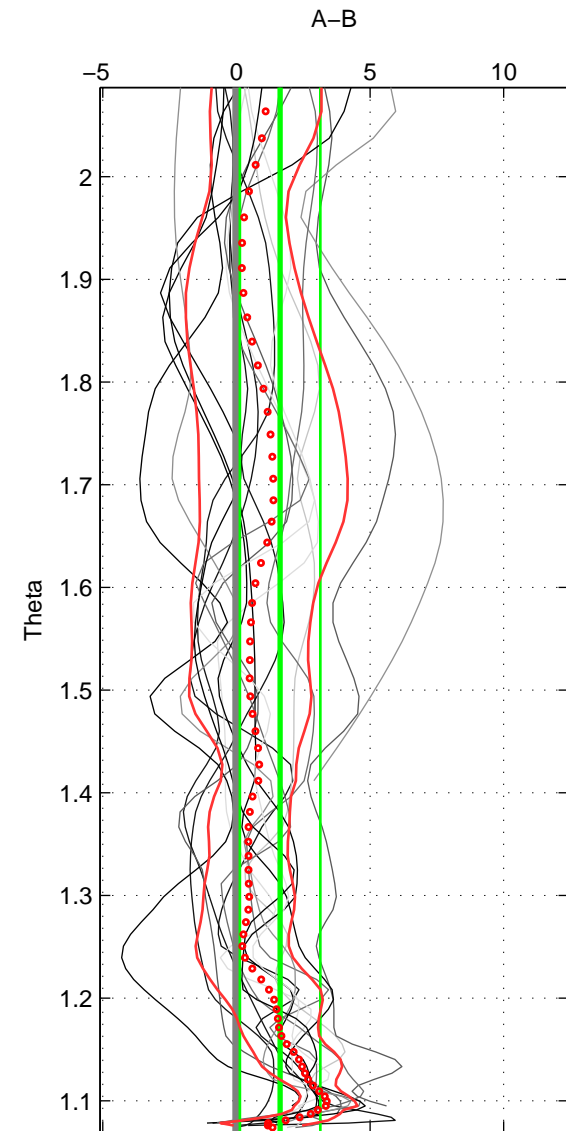

Cruise A (red). Date: Mar 2005 Cruisename: 604-49NZ20050228

Cruise B (blue). Date: Jun 2006 Cruisename: 608-49NZ20060526

*** "Favourite" values are means of spaces 1 2 3.

	Offset	O.StDev	Ratio	R.Stdev	Rating
SIGMA:	0.958	1.179	1.000	0.000	5
THETA:	1.633	1.504	1.001	0.001	5
DEPTH:	1.742	1.066	1.001	0.000	5
FAV.:	1.445	1.250	1.001	0.001	5

Profiles of A: 3
 Profiles of B: 16
 Diff profs : 16
 WMoffset (A-B): 0.95835
 WMoffset stdev: 1.1791
 WMratio (A/B): 1.0004
 WMratio stdev: 0.00048921

Quality (1-5): 5

Profiles of A: 3
 Profiles of B: 16
 Diff profs : 16
 WMoffset (A-B): 1.6333
 WMoffset stdev: 1.504
 WMratio (A/B): 1.0007
 WMratio stdev: 0.00062441

Quality (1-5): 5

Profiles of A: 3
 Profiles of B: 16
 Diff profs : 16
 WMoffset (A-B): 1.7421
 WMoffset stdev: 1.0659
 WMratio (A/B): 1.0007
 WMratio stdev: 0.0004423

Quality (1-5): 5