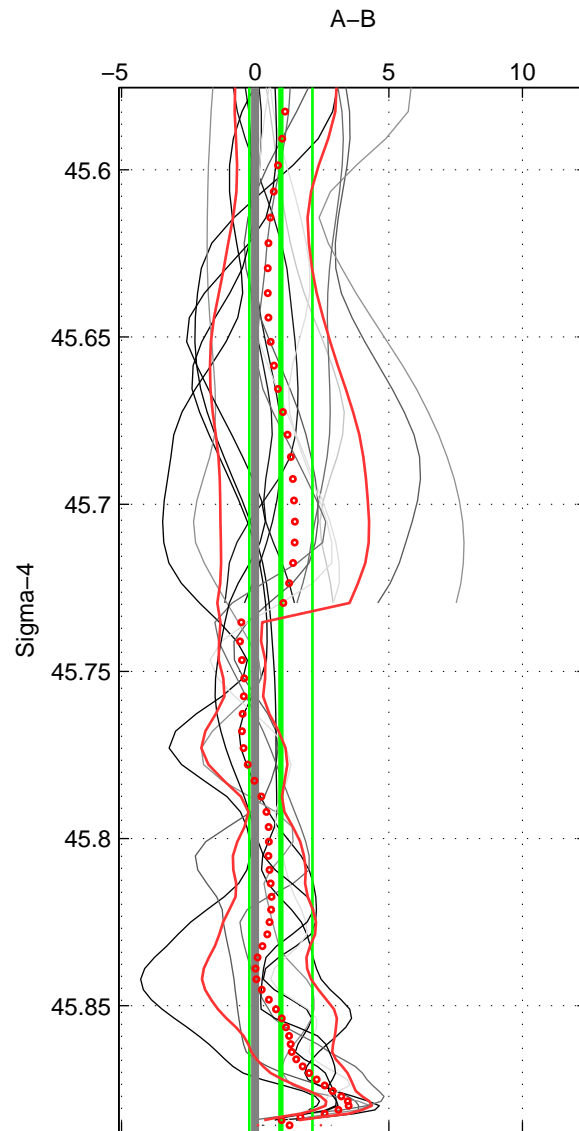

Cruise A (red). Date: Mar 2005 Cruisename: 604-49NZ20050228

Cruise B (blue). Date: Jun 2006 Cruisename: 608-49NZ20060526

*** "Favourite" values are means of spaces 1 2 3.

	Offset	O.StDev	Ratio	R.Stdev	Rating
SIGMA:	0.958	1.179	1.000	0.000	5
THETA:	1.633	1.504	1.001	0.001	5
DEPTH:	1.742	1.066	1.001	0.000	5
FAV.:	1.445	1.250	1.001	0.001	5

Profiles of A: 3
 Profiles of B: 16
 Diff profs : 16
 WMoffset (A-B): 0.95835
 WMoffset stdev: 1.1791
 WMratio (A/B): 1.0004
 WMratio stdev: 0.00048921

Quality (1-5): 5

Profiles of A: 3
 Profiles of B: 16
 Diff profs : 16
 WMoffset (A-B): 1.6333
 WMoffset stdev: 1.504
 WMratio (A/B): 1.0007
 WMratio stdev: 0.00062441

Quality (1-5): 5

Profiles of A: 3
 Profiles of B: 16
 Diff profs : 16
 WMoffset (A-B): 1.7421
 WMoffset stdev: 1.0659
 WMratio (A/B): 1.0007
 WMratio stdev: 0.0004423

Quality (1-5): 5