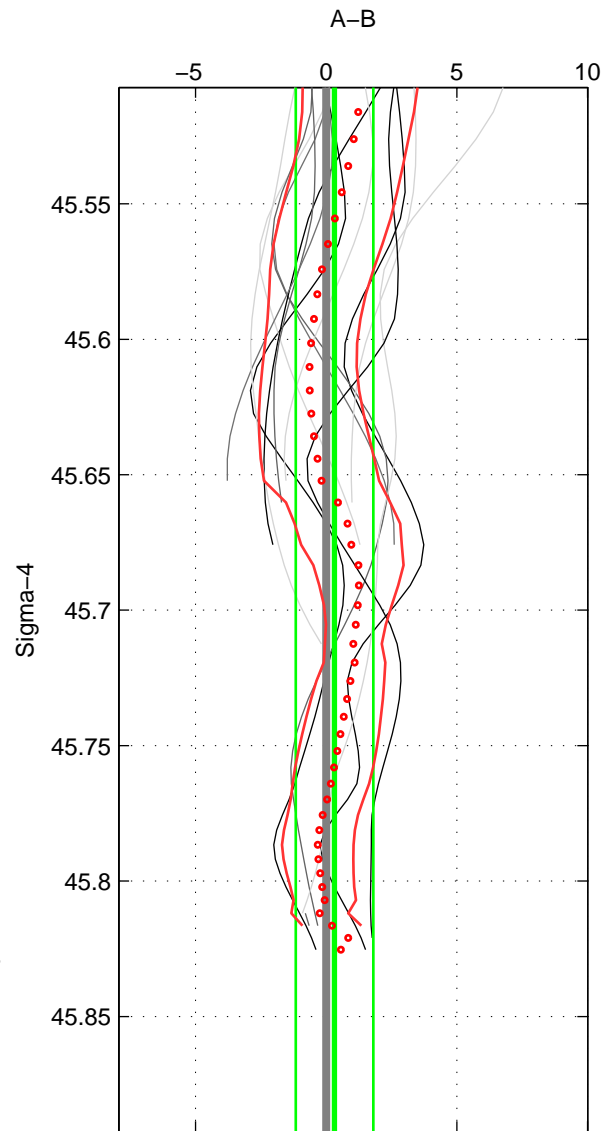

Cruise A (red). Date: Jun 2000 Cruisename: 572-49HO20000621  
 Cruise B (blue). Date: Jun 2001 Cruisename: 591-49NZ20010604

\*\*\* "Favourite" values are those of space 2.

	Offset	O.StDev	Ratio	R.Stdev	Rating
SIGMA:	0.318	1.488	1.000	0.001	3
THETA:	0.556	1.594	1.000	0.001	4
DEPTH:	0.248	1.410	1.000	0.001	3
FAV.:	0.556	1.594	1.000	0.001	4

Profiles of A: 5  
 Profiles of B: 9  
 Diff profs : 13  
 WMoffset (A-B): 0.31788  
 WMoffset stdev: 1.4877  
 WMratio (A/B): 1.0001  
 WMratio stdev: 0.00061725

Quality (1-5): 3

Profiles of A: 5  
 Profiles of B: 9  
 Diff profs : 13  
 WMoffset (A-B): 0.55598  
 WMoffset stdev: 1.5937  
 WMratio (A/B): 1.0002  
 WMratio stdev: 0.00066144

Quality (1-5): 4

Profiles of A: 5  
 Profiles of B: 9  
 Diff profs : 13  
 WMoffset (A-B): 0.24816  
 WMoffset stdev: 1.41  
 WMratio (A/B): 1.0001  
 WMratio stdev: 0.0005843

Quality (1-5): 3