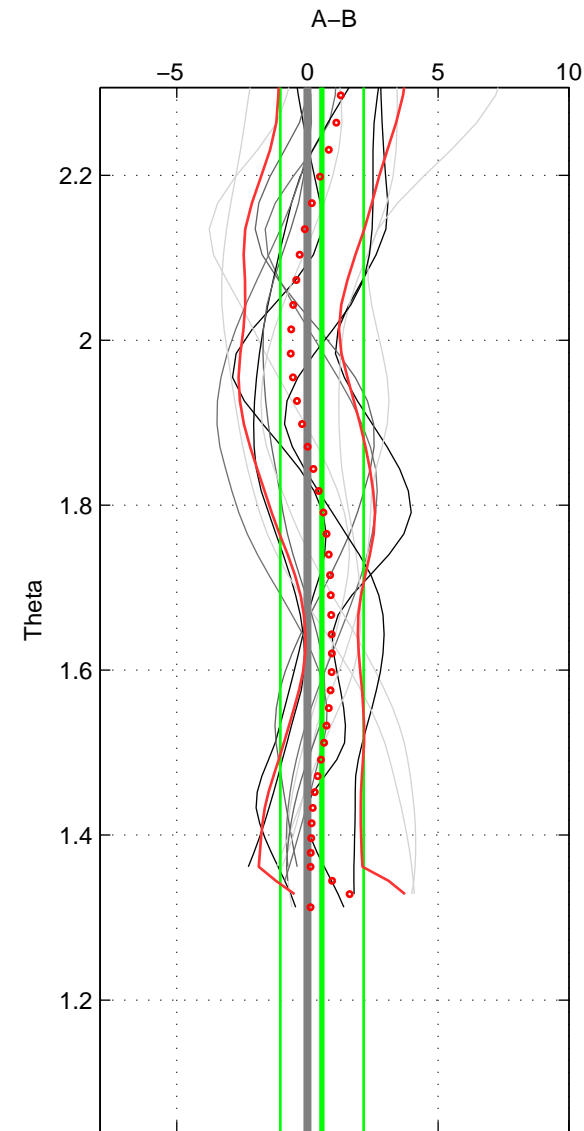

Cruise A (red). Date: Jun 2000 Cruisename: 572-49HO20000621  
 Cruise B (blue). Date: Jun 2001 Cruisename: 591-49NZ20010604

\*\*\* "Favourite" values are those of space 2.

	Offset	O.StDev	Ratio	R.Stdev	Rating
SIGMA:	0.318	1.488	1.000	0.001	3
THETA:	0.556	1.594	1.000	0.001	4
DEPTH:	0.248	1.410	1.000	0.001	3
FAV.:	0.556	1.594	1.000	0.001	4

Profiles of A: 5  
 Profiles of B: 9  
 Diff profs : 13  
 WMoffset (A-B): 0.31788  
 WMoffset stdev: 1.4877  
 WMratio (A/B): 1.0001  
 WMratio stdev: 0.00061725

Quality (1-5): 3

Profiles of A: 5  
 Profiles of B: 9  
 Diff profs : 13  
 WMoffset (A-B): 0.55598  
 WMoffset stdev: 1.5937  
 WMratio (A/B): 1.0002  
 WMratio stdev: 0.00066144

Quality (1-5): 4

Profiles of A: 5  
 Profiles of B: 9  
 Diff profs : 13  
 WMoffset (A-B): 0.24816  
 WMoffset stdev: 1.41  
 WMratio (A/B): 1.0001  
 WMratio stdev: 0.0005843

Quality (1-5): 3