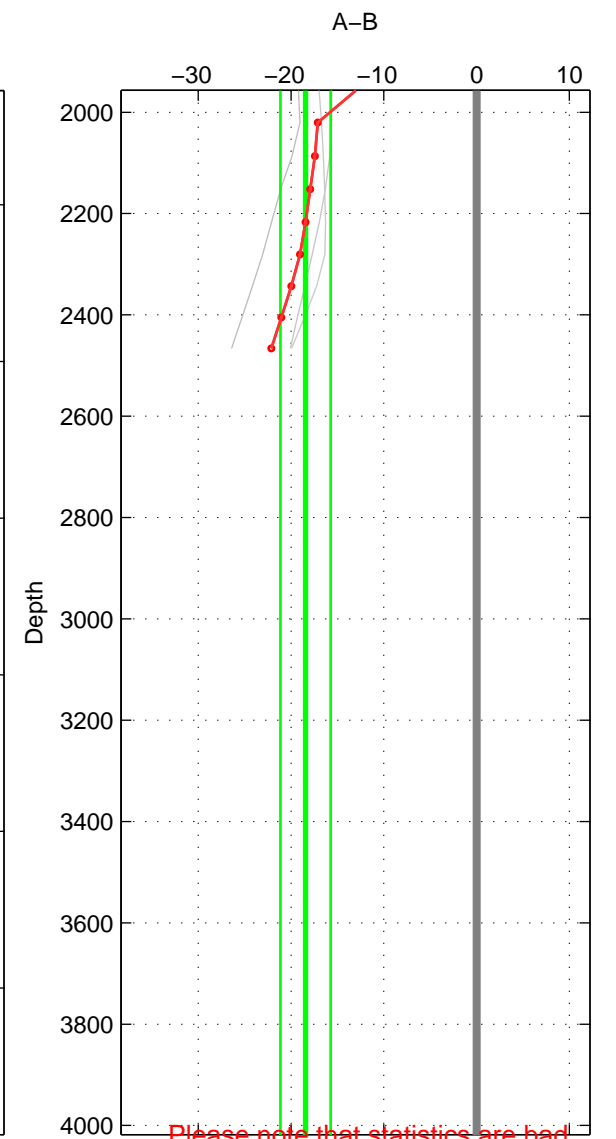

Cruise A (red). Date: Jul 1992 Cruisename: 7-06MT19920701

Cruise B (blue). Date: May 1989 Cruisename: 236-31AN19890420

*** "Favourite" values are those of space 2.

	Offset	O.StDev	Ratio	R.Stdev	Rating
SIGMA:	-21.316	5.975	0.991	0.003	2
THETA:	-15.591	6.015	0.993	0.003	4
DEPTH:	-18.430	2.704	0.992	0.001	2
FAV. :	-15.591	6.015	0.993	0.003	4

Please note that statistics are bad.

Profiles of A: 3
 Profiles of B: 5
 Diff profs : 9
 WMoffset (A-B): -21.3164
 WMoffset stdev: 5.9745
 WMratio (A/B): 0.99083
 WMratio stdev: 0.0025422

Quality (1-5): 2

Profiles of A: 6
 Profiles of B: 5
 Diff profs : 21
 WMoffset (A-B): -15.591
 WMoffset stdev: 6.0145
 WMratio (A/B): 0.99328
 WMratio stdev: 0.0025857

Quality (1-5): 4

Please note that statistics are bad.

Profiles of A: 3
 Profiles of B: 5
 Diff profs : 9
 WMoffset (A-B): -18.4303
 WMoffset stdev: 2.7045
 WMratio (A/B): 0.99206
 WMratio stdev: 0.0011518

Quality (1-5): 2