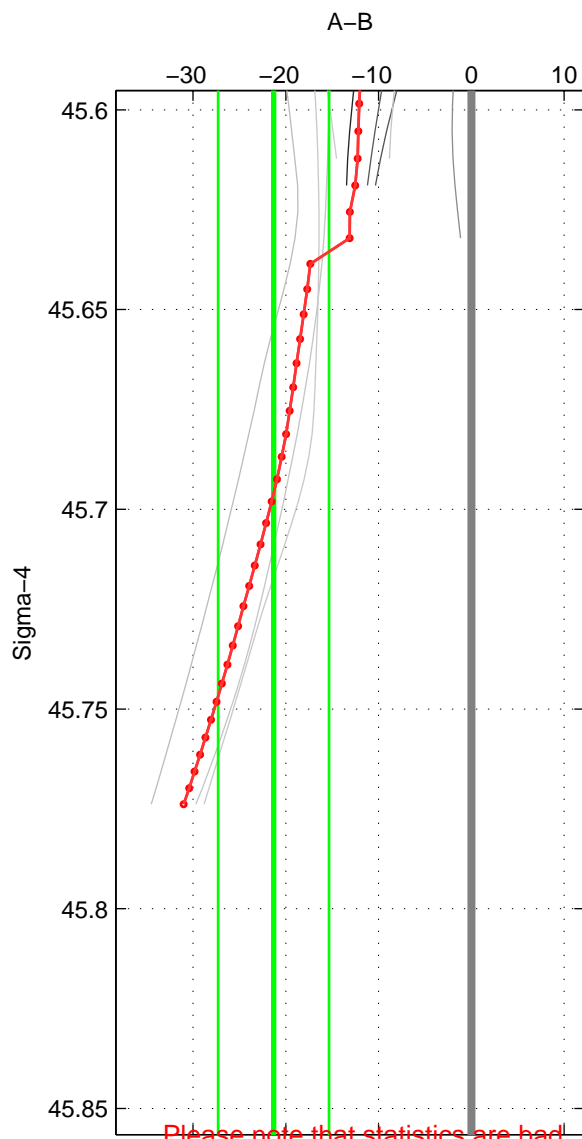

Cruise A (red). Date: Jul 1992 Cruisename: 7-06MT19920701

Cruise B (blue). Date: May 1989 Cruisename: 236-31AN19890420

*** "Favourite" values are those of space 2.

	Offset	O.StDev	Ratio	R.Stdev	Rating
SIGMA:	-21.316	5.975	0.991	0.003	2
THETA:	-15.591	6.015	0.993	0.003	4
DEPTH:	-18.430	2.704	0.992	0.001	2
FAV. :	-15.591	6.015	0.993	0.003	4

Please note that statistics are bad.

Profiles of A: 3
 Profiles of B: 5
 Diff profs : 9
 WMoffset (A-B): -21.3164
 WMoffset stdev: 5.9745
 WMratio (A/B): 0.99083
 WMratio stdev: 0.0025422

Quality (1-5): 2

Profiles of A: 6
 Profiles of B: 5
 Diff profs : 21
 WMoffset (A-B): -15.591
 WMoffset stdev: 6.0145
 WMratio (A/B): 0.99328
 WMratio stdev: 0.0025857

Quality (1-5): 4

Please note that statistics are bad.

Profiles of A: 3
 Profiles of B: 5
 Diff profs : 9
 WMoffset (A-B): -18.4303
 WMoffset stdev: 2.7045
 WMratio (A/B): 0.99206
 WMratio stdev: 0.0011518

Quality (1-5): 2