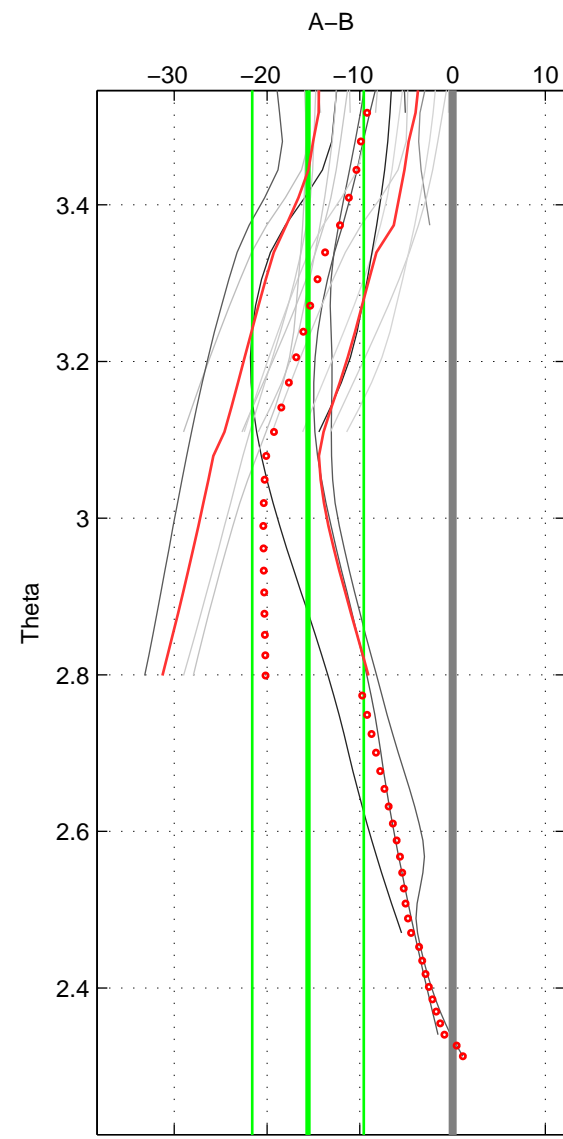

Cruise A (red). Date: Jul 1992 Cruisename: 7-06MT19920701

Cruise B (blue). Date: May 1989 Cruisename: 236-31AN19890420

*** "Favourite" values are those of space 2.

	Offset	O.StDev	Ratio	R.Stdev	Rating
SIGMA:	-21.316	5.975	0.991	0.003	2
THETA:	-15.591	6.015	0.993	0.003	4
DEPTH:	-18.430	2.704	0.992	0.001	2
FAV. :	-15.591	6.015	0.993	0.003	4

Please note that statistics are bad.

Profiles of A: 3
 Profiles of B: 5
 Diff profs : 9
 WMoffset (A-B): -21.3164
 WMoffset stdev: 5.9745
 WMratio (A/B): 0.99083
 WMratio stdev: 0.0025422

Quality (1-5): 2

Profiles of A: 6
 Profiles of B: 5
 Diff profs : 21
 WMoffset (A-B): -15.591
 WMoffset stdev: 6.0145
 WMratio (A/B): 0.99328
 WMratio stdev: 0.0025857

Quality (1-5): 4

Please note that statistics are bad.

Profiles of A: 3
 Profiles of B: 5
 Diff profs : 9
 WMoffset (A-B): -18.4303
 WMoffset stdev: 2.7045
 WMratio (A/B): 0.99206
 WMratio stdev: 0.0011518

Quality (1-5): 2