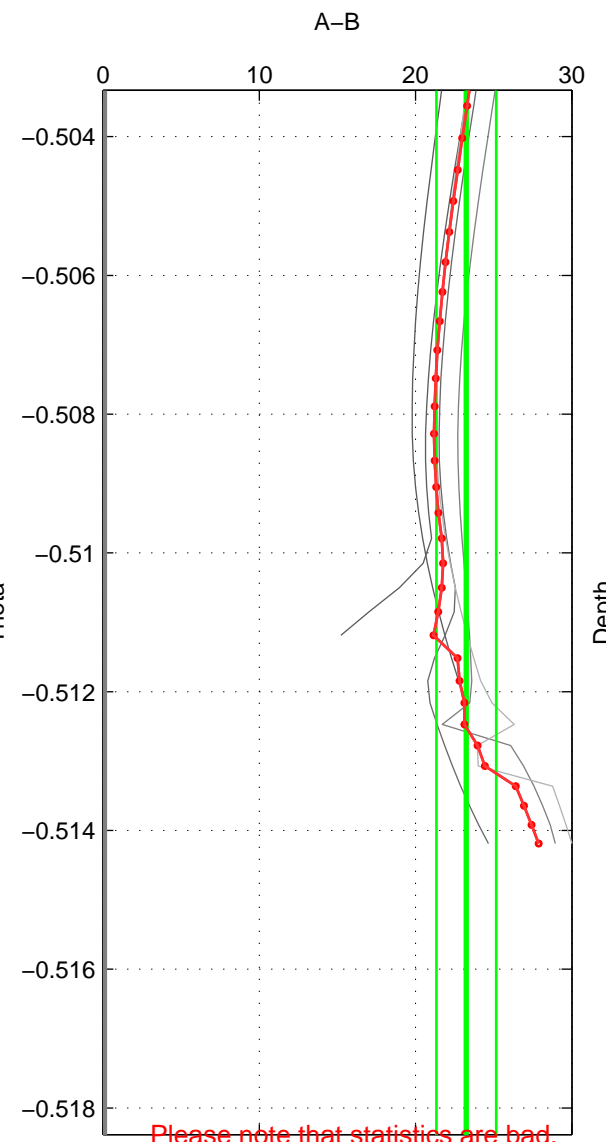

Cruise A (red). Date: May 2002 Cruisename: 51-32H120020505

Cruise B (blue). Date: Sep 2002 Cruisename: 67-49NZ20020822

\*\*\* "Favourite" values are means of spaces 1 2 3.

	Offset	O.StDev	Ratio	R.Stdev	Rating
SIGMA:	26.023	2.179	1.011	0.001	2
THETA:	23.248	1.908	1.010	0.001	2
DEPTH:	24.956	1.787	1.011	0.001	2
FAV.:	24.742	1.958	1.011	0.001	2

Please note that statistics are bad.

Profiles of A: 1  
 Profiles of B: 5  
 Diff profs : 5  
 WMoffset (A-B): 26.023  
 WMoffset stdev: 2.1793  
 WMratio (A/B): 1.0113  
 WMratio stdev: 0.00094999

Quality (1-5): 2

Please note that statistics are bad.

Profiles of A: 1  
 Profiles of B: 5  
 Diff profs : 5  
 WMoffset (A-B): 23.2478  
 WMoffset stdev: 1.9077  
 WMratio (A/B): 1.0101  
 WMratio stdev: 0.00083064

Quality (1-5): 2

Please note that statistics are bad.

Profiles of A: 1  
 Profiles of B: 5  
 Diff profs : 5  
 WMoffset (A-B): 24.9563  
 WMoffset stdev: 1.7868  
 WMratio (A/B): 1.0108  
 WMratio stdev: 0.00077754

Quality (1-5): 2