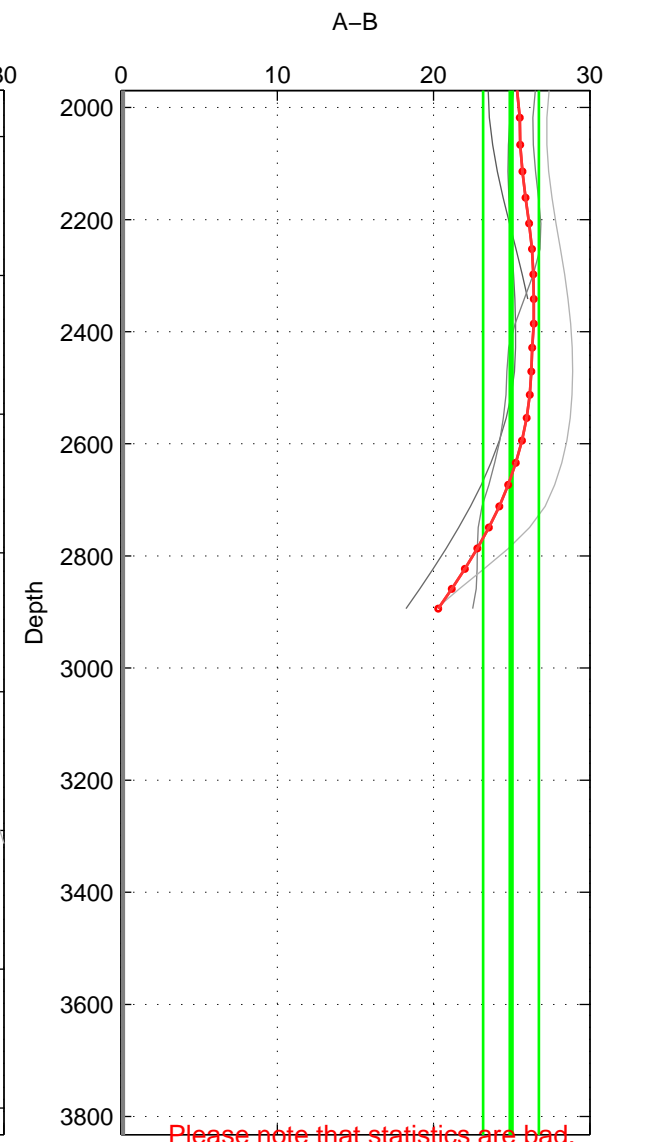

Cruise A (red). Date: May 2002 Cruisename: 51-32H120020505

Cruise B (blue). Date: Sep 2002 Cruisename: 67-49NZ20020822

\*\*\* "Favourite" values are means of spaces 1 2 3.

	Offset	O.StDev	Ratio	R.Stdev	Rating
SIGMA:	26.023	2.179	1.011	0.001	2
THETA:	23.248	1.908	1.010	0.001	2
DEPTH:	24.956	1.787	1.011	0.001	2
FAV.:	24.742	1.958	1.011	0.001	2

Please note that statistics are bad.

Profiles of A: 1  
 Profiles of B: 5  
 Diff profs : 5  
 WMoffset (A-B): 26.023  
 WMoffset stdev: 2.1793  
 WMratio (A/B): 1.0113  
 WMratio stdev: 0.00094999

Quality (1-5): 2

Please note that statistics are bad.

Profiles of A: 1  
 Profiles of B: 5  
 Diff profs : 5  
 WMoffset (A-B): 23.2478  
 WMoffset stdev: 1.9077  
 WMratio (A/B): 1.0101  
 WMratio stdev: 0.00083064

Quality (1-5): 2

Please note that statistics are bad.

Profiles of A: 1  
 Profiles of B: 5  
 Diff profs : 5  
 WMoffset (A-B): 24.9563  
 WMoffset stdev: 1.7868  
 WMratio (A/B): 1.0108  
 WMratio stdev: 0.00077754

Quality (1-5): 2