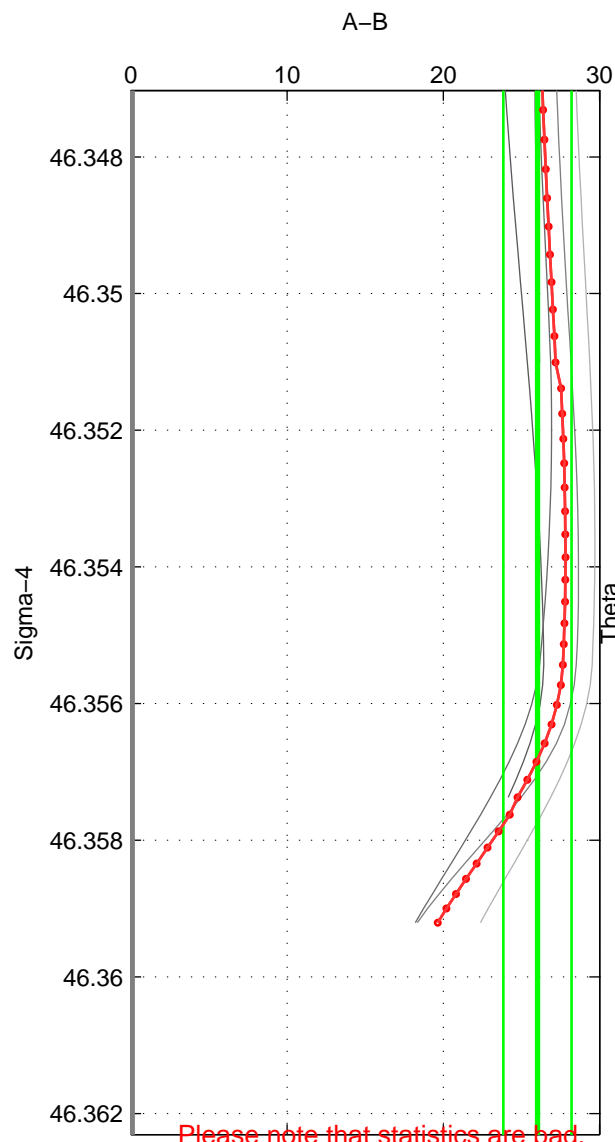

Cruise A (red). Date: May 2002 Cruisename: 51-32H120020505

Cruise B (blue). Date: Sep 2002 Cruisename: 67-49NZ20020822

\*\*\* "Favourite" values are means of spaces 1 2 3.

	Offset	O.StDev	Ratio	R.Stdev	Rating
SIGMA:	26.023	2.179	1.011	0.001	2
THETA:	23.248	1.908	1.010	0.001	2
DEPTH:	24.956	1.787	1.011	0.001	2
FAV.:	24.742	1.958	1.011	0.001	2

Please note that statistics are bad.

Profiles of A: 1  
 Profiles of B: 5  
 Diff profs : 5  
 WMoffset (A-B): 26.023  
 WMoffset stdev: 2.1793  
 WMratio (A/B): 1.0113  
 WMratio stdev: 0.00094999

Quality (1-5): 2

Please note that statistics are bad.

Profiles of A: 1  
 Profiles of B: 5  
 Diff profs : 5  
 WMoffset (A-B): 23.2478  
 WMoffset stdev: 1.9077  
 WMratio (A/B): 1.0101  
 WMratio stdev: 0.00083064

Quality (1-5): 2

Please note that statistics are bad.

Profiles of A: 1  
 Profiles of B: 5  
 Diff profs : 5  
 WMoffset (A-B): 24.9563  
 WMoffset stdev: 1.7868  
 WMratio (A/B): 1.0108  
 WMratio stdev: 0.00077754

Quality (1-5): 2