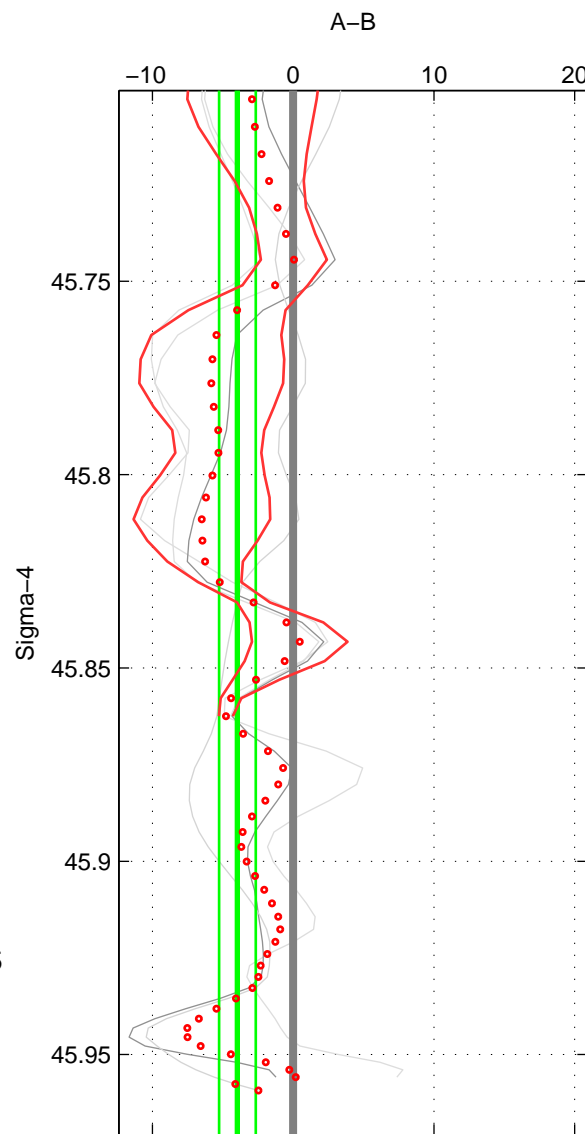

Cruise A (red). Date: Jun 1995 Cruisename: 350-316N19950611
 Cruise B (blue). Date: Aug 1995 Cruisename: 351-316N19950715

*** "Favourite" values are means of spaces 1 2 3.

	Offset	O.StDev	Ratio	R.Stdev	Rating
SIGMA:	-3.967	1.302	0.998	0.001	3
THETA:	-4.078	1.251	0.998	0.001	3
DEPTH:	-3.300	1.640	0.999	0.001	3
FAV. :	-3.782	1.398	0.998	0.001	3

Profiles of A: 3
 Profiles of B: 2
 Diff profs : 4
 WMoffset (A-B): -3.967
 WMoffset stdev: 1.3015
 WMratio (A/B): 0.99835
 WMratio stdev: 0.00053976

Quality (1-5): 3

Profiles of A: 3
 Profiles of B: 2
 Diff profs : 4
 WMoffset (A-B): -4.0779
 WMoffset stdev: 1.2515
 WMratio (A/B): 0.9983
 WMratio stdev: 0.00051887

Quality (1-5): 3

Profiles of A: 3
 Profiles of B: 2
 Diff profs : 4
 WMoffset (A-B): -3.3
 WMoffset stdev: 1.6399
 WMratio (A/B): 0.99862
 WMratio stdev: 0.00068048

Quality (1-5): 3