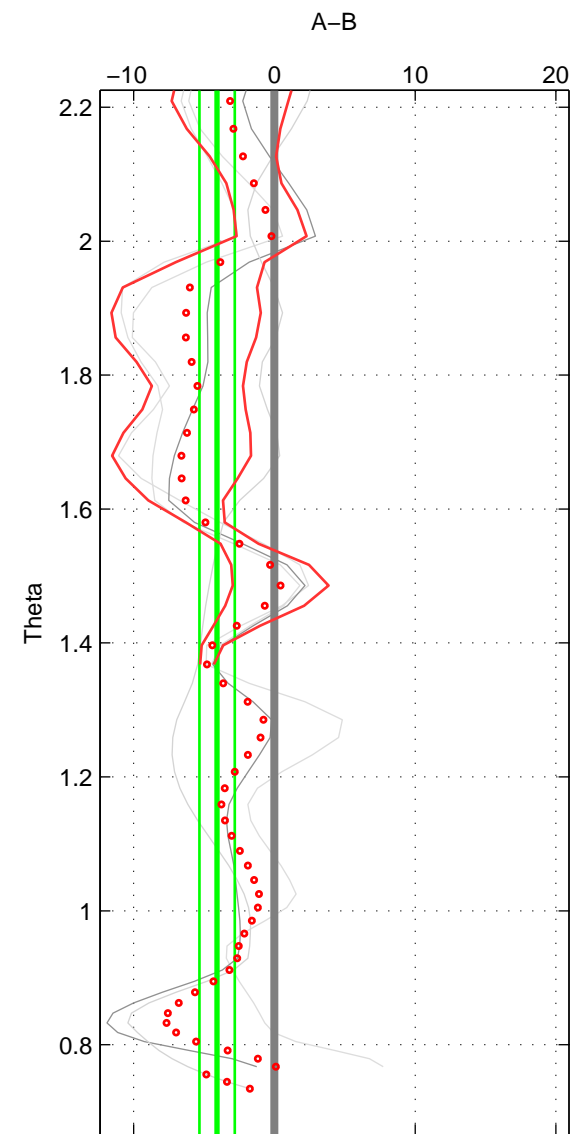

Cruise A (red). Date: Jun 1995 Cruisename: 350-316N19950611
 Cruise B (blue). Date: Aug 1995 Cruisename: 351-316N19950715

*** "Favourite" values are means of spaces 1 2 3.

	Offset	O.StDev	Ratio	R.Stdev	Rating
SIGMA:	-3.967	1.302	0.998	0.001	3
THETA:	-4.078	1.251	0.998	0.001	3
DEPTH:	-3.300	1.640	0.999	0.001	3
FAV. :	-3.782	1.398	0.998	0.001	3

Profiles of A: 3
 Profiles of B: 2
 Diff profs : 4
 WMoffset (A-B): -3.967
 WMoffset stdev: 1.3015
 WMratio (A/B): 0.99835
 WMratio stdev: 0.00053976

Quality (1-5): 3

Profiles of A: 3
 Profiles of B: 2
 Diff profs : 4
 WMoffset (A-B): -4.0779
 WMoffset stdev: 1.2515
 WMratio (A/B): 0.9983
 WMratio stdev: 0.00051887

Quality (1-5): 3

Profiles of A: 3
 Profiles of B: 2
 Diff profs : 4
 WMoffset (A-B): -3.3
 WMoffset stdev: 1.6399
 WMratio (A/B): 0.99862
 WMratio stdev: 0.00068048

Quality (1-5): 3