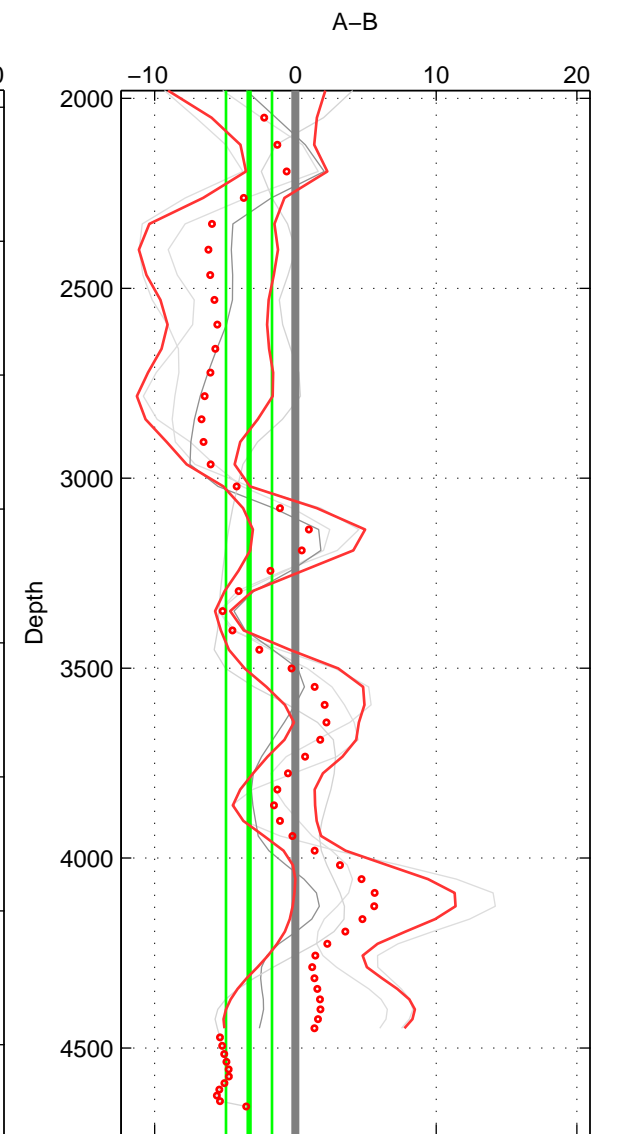

Cruise A (red). Date: Jun 1995 Cruisename: 350-316N19950611
 Cruise B (blue). Date: Aug 1995 Cruisename: 351-316N19950715

*** "Favourite" values are means of spaces 1 2 3.

	Offset	O.StDev	Ratio	R.Stdev	Rating
SIGMA:	-3.967	1.302	0.998	0.001	3
THETA:	-4.078	1.251	0.998	0.001	3
DEPTH:	-3.300	1.640	0.999	0.001	3
FAV. :	-3.782	1.398	0.998	0.001	3

Profiles of A: 3
 Profiles of B: 2
 Diff profs : 4
 WMoffset (A-B): -3.967
 WMoffset stdev: 1.3015
 WMratio (A/B): 0.99835
 WMratio stdev: 0.00053976

Quality (1-5): 3

Profiles of A: 3
 Profiles of B: 2
 Diff profs : 4
 WMoffset (A-B): -4.0779
 WMoffset stdev: 1.2515
 WMratio (A/B): 0.9983
 WMratio stdev: 0.00051887

Quality (1-5): 3

Profiles of A: 3
 Profiles of B: 2
 Diff profs : 4
 WMoffset (A-B): -3.3
 WMoffset stdev: 1.6399
 WMratio (A/B): 0.99862
 WMratio stdev: 0.00068048

Quality (1-5): 3