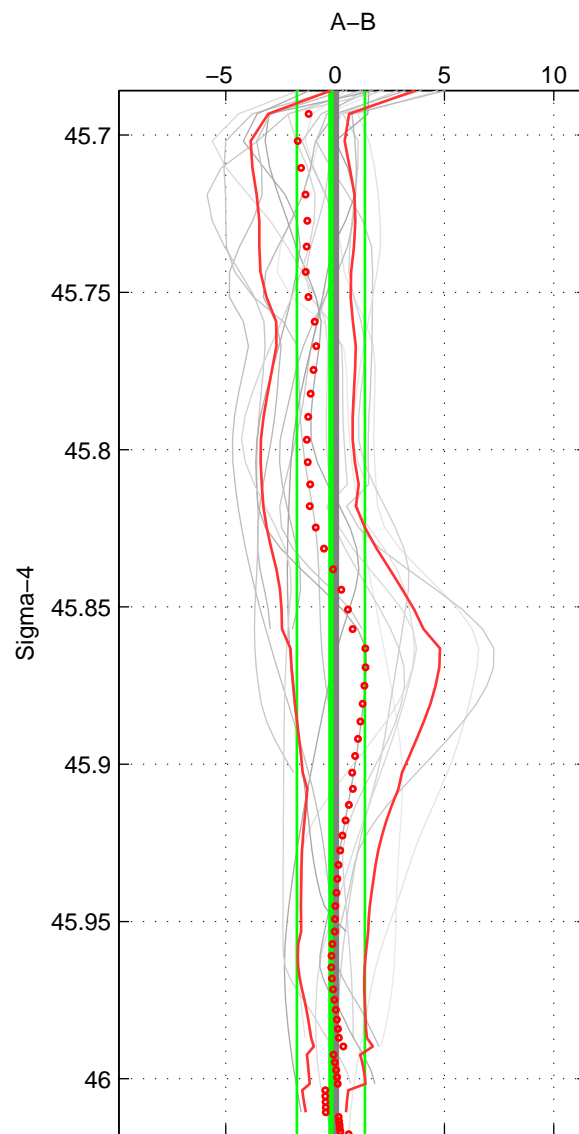

Cruise A (red). Date: Jun 2006 Cruisename: 135-06MM20060523

Cruise B (blue). Date: Jul 1997 Cruisename: 154-06MT19970707

\*\*\* "Favourite" values are means of spaces 1 2 3.

	Offset	O.StDev	Ratio	R.Stdev	Rating
SIGMA:	-0.198	1.551	1.000	0.001	4
THETA:	-0.252	1.503	1.000	0.001	4
DEPTH:	-0.998	2.408	1.000	0.001	4
FAV. :	-0.483	1.821	1.000	0.001	4

Profiles of A: 6  
 Profiles of B: 5  
 Diff profs : 17  
 WMoffset (A-B): -0.19814  
 WMoffset stdev: 1.5509  
 WMratio (A/B): 0.99991  
 WMratio stdev: 0.00067415

Quality (1-5): 4

Profiles of A: 6  
 Profiles of B: 5  
 Diff profs : 17  
 WMoffset (A-B): -0.25248  
 WMoffset stdev: 1.503  
 WMratio (A/B): 0.99989  
 WMratio stdev: 0.00065331

Quality (1-5): 4

Profiles of A: 6  
 Profiles of B: 5  
 Diff profs : 17  
 WMoffset (A-B): -0.99779  
 WMoffset stdev: 2.4083  
 WMratio (A/B): 0.99957  
 WMratio stdev: 0.0010452

Quality (1-5): 4