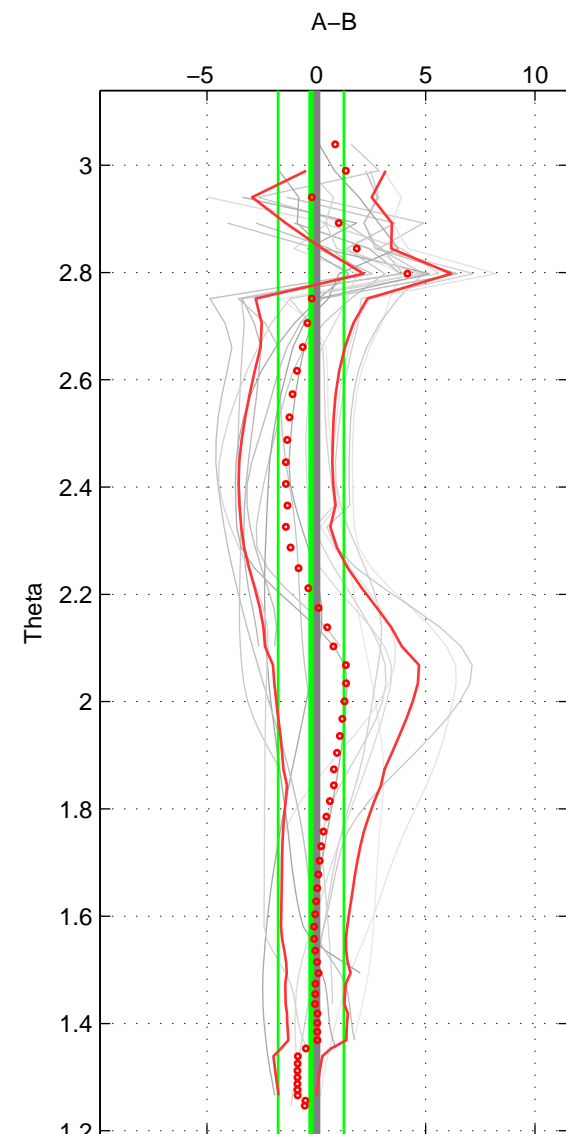

Cruise A (red). Date: Jun 2006 Cruisename: 135-06MM20060523

Cruise B (blue). Date: Jul 1997 Cruisename: 154-06MT19970707

\*\*\* "Favourite" values are means of spaces 1 2 3.

	Offset	O.StDev	Ratio	R.Stdev	Rating
SIGMA:	-0.198	1.551	1.000	0.001	4
THETA:	-0.252	1.503	1.000	0.001	4
DEPTH:	-0.998	2.408	1.000	0.001	4
FAV. :	-0.483	1.821	1.000	0.001	4

Profiles of A: 6  
 Profiles of B: 5  
 Diff profs : 17  
 WMoffset (A-B): -0.19814  
 WMoffset stdev: 1.5509  
 WMratio (A/B): 0.99991  
 WMratio stdev: 0.00067415

Quality (1-5): 4

Profiles of A: 6  
 Profiles of B: 5  
 Diff profs : 17  
 WMoffset (A-B): -0.25248  
 WMoffset stdev: 1.503  
 WMratio (A/B): 0.99989  
 WMratio stdev: 0.00065331

Quality (1-5): 4

Profiles of A: 6  
 Profiles of B: 5  
 Diff profs : 17  
 WMoffset (A-B): -0.99779  
 WMoffset stdev: 2.4083  
 WMratio (A/B): 0.99957  
 WMratio stdev: 0.0010452

Quality (1-5): 4