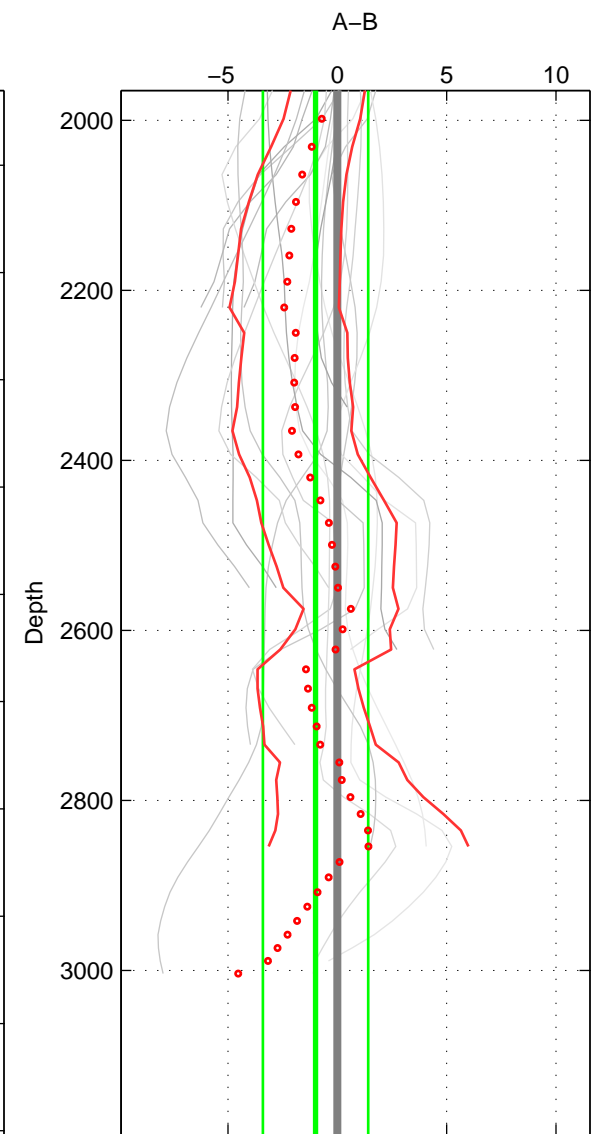

Cruise A (red). Date: Jun 2006 Cruisename: 135-06MM20060523

Cruise B (blue). Date: Jul 1997 Cruisename: 154-06MT19970707

\*\*\* "Favourite" values are means of spaces 1 2 3.

	Offset	O.StDev	Ratio	R.Stdev	Rating
SIGMA:	-0.198	1.551	1.000	0.001	4
THETA:	-0.252	1.503	1.000	0.001	4
DEPTH:	-0.998	2.408	1.000	0.001	4
FAV. :	-0.483	1.821	1.000	0.001	4

Profiles of A: 6  
 Profiles of B: 5  
 Diff profs : 17  
 WMoffset (A-B): -0.19814  
 WMoffset stdev: 1.5509  
 WMratio (A/B): 0.99991  
 WMratio stdev: 0.00067415

Quality (1-5): 4

Profiles of A: 6  
 Profiles of B: 5  
 Diff profs : 17  
 WMoffset (A-B): -0.25248  
 WMoffset stdev: 1.503  
 WMratio (A/B): 0.99989  
 WMratio stdev: 0.00065331

Quality (1-5): 4

Profiles of A: 6  
 Profiles of B: 5  
 Diff profs : 17  
 WMoffset (A-B): -0.99779  
 WMoffset stdev: 2.4083  
 WMratio (A/B): 0.99957  
 WMratio stdev: 0.0010452

Quality (1-5): 4