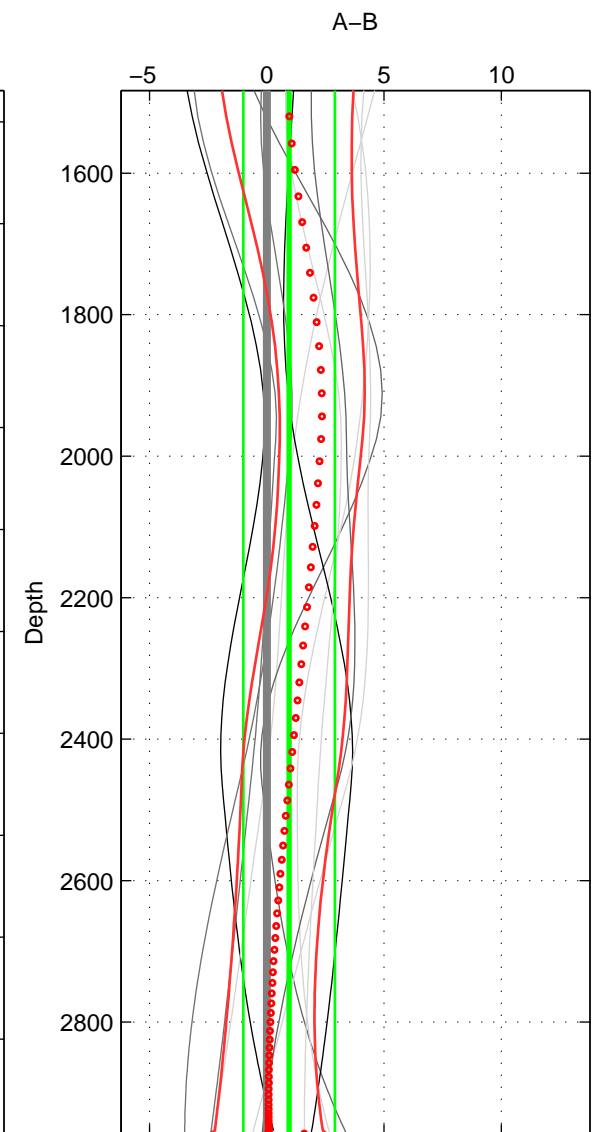

Cruise A (red). Date: Jun 2000 Cruisename: 572-49HO20000621

Cruise B (blue). Date: Jul 2001 Cruisename: 575-49HO20010710

\*\*\* "Favourite" values are means of spaces 1 2 3.

	Offset	O.StDev	Ratio	R.Stdev	Rating
SIGMA:	1.233	2.357	1.001	0.001	4
THETA:	1.090	2.327	1.000	0.001	4
DEPTH:	0.956	1.952	1.000	0.001	4
FAV.:	1.093	2.212	1.000	0.001	4

Profiles of A: 5  
 Profiles of B: 6  
 Diff profs : 10  
 WMoffset (A-B): 1.2329  
 WMoffset stdev: 2.3566  
 WMratio (A/B): 1.0005  
 WMratio stdev: 0.00097833

Quality (1-5): 4

Profiles of A: 5  
 Profiles of B: 6  
 Diff profs : 10  
 WMoffset (A-B): 1.0903  
 WMoffset stdev: 2.3268  
 WMratio (A/B): 1.0005  
 WMratio stdev: 0.00096566

Quality (1-5): 4

Profiles of A: 5  
 Profiles of B: 6  
 Diff profs : 10  
 WMoffset (A-B): 0.95554  
 WMoffset stdev: 1.9515  
 WMratio (A/B): 1.0004  
 WMratio stdev: 0.00080992

Quality (1-5): 4