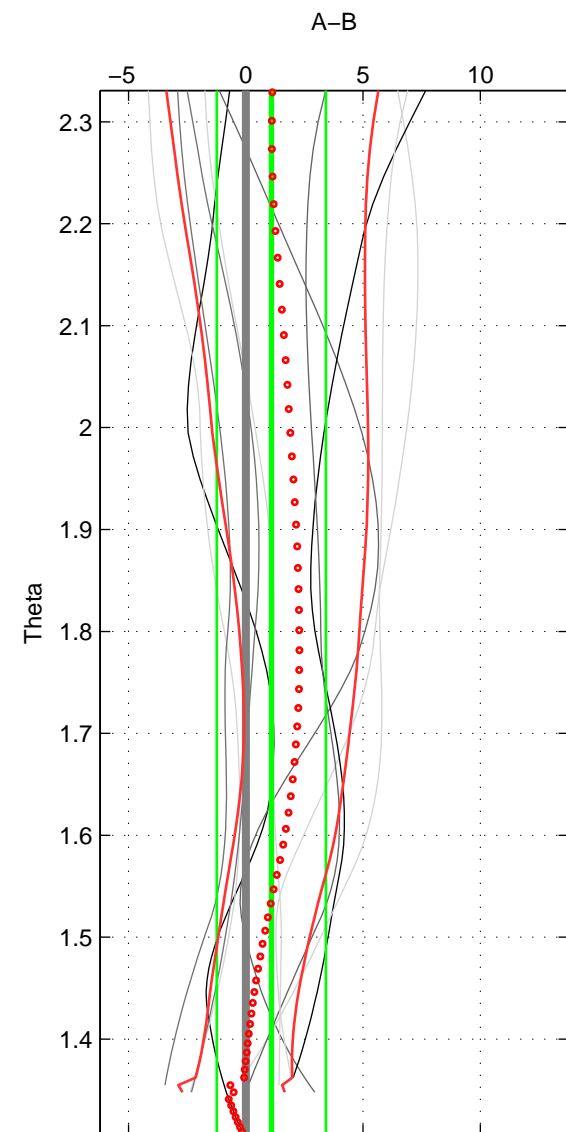

Cruise A (red). Date: Jun 2000 Cruisename: 572-49HO20000621

Cruise B (blue). Date: Jul 2001 Cruisename: 575-49HO20010710

\*\*\* "Favourite" values are means of spaces 1 2 3.

	Offset	O.StDev	Ratio	R.Stdev	Rating
SIGMA:	1.233	2.357	1.001	0.001	4
THETA:	1.090	2.327	1.000	0.001	4
DEPTH:	0.956	1.952	1.000	0.001	4
FAV.:	1.093	2.212	1.000	0.001	4

Profiles of A: 5  
 Profiles of B: 6  
 Diff profs : 10  
 WMoffset (A-B): 1.2329  
 WMoffset stdev: 2.3566  
 WMratio (A/B): 1.0005  
 WMratio stdev: 0.00097833

Quality (1-5): 4

Profiles of A: 5  
 Profiles of B: 6  
 Diff profs : 10  
 WMoffset (A-B): 1.0903  
 WMoffset stdev: 2.3268  
 WMratio (A/B): 1.0005  
 WMratio stdev: 0.00096566

Quality (1-5): 4

Profiles of A: 5  
 Profiles of B: 6  
 Diff profs : 10  
 WMoffset (A-B): 0.95554  
 WMoffset stdev: 1.9515  
 WMratio (A/B): 1.0004  
 WMratio stdev: 0.00080992

Quality (1-5): 4