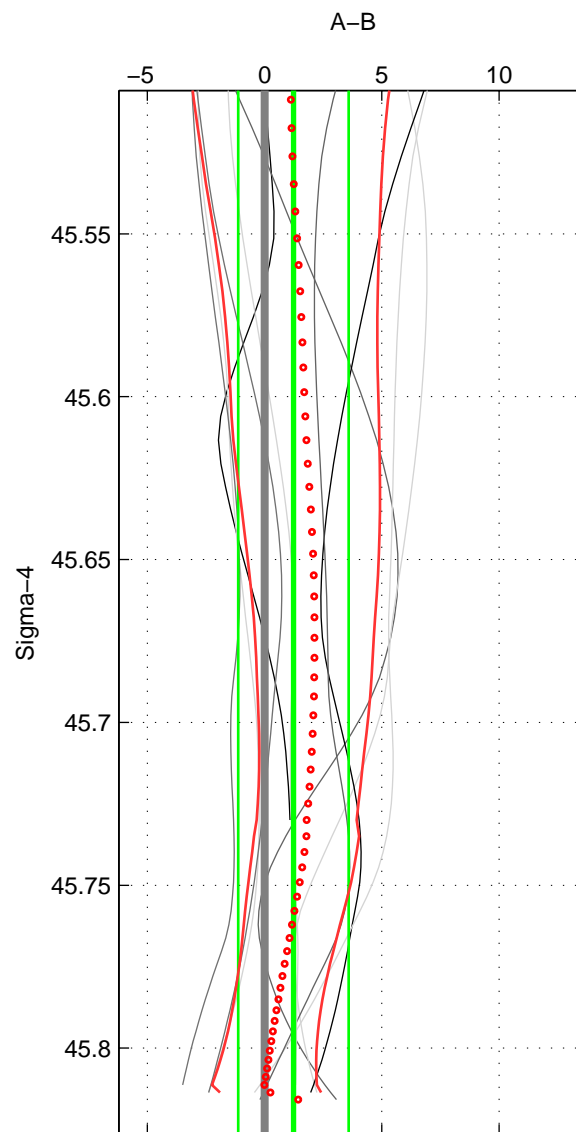

Cruise A (red). Date: Jun 2000 Cruisename: 572-49HO20000621

Cruise B (blue). Date: Jul 2001 Cruisename: 575-49HO20010710

\*\*\* "Favourite" values are means of spaces 1 2 3.

	Offset	O.StDev	Ratio	R.Stdev	Rating
SIGMA:	1.233	2.357	1.001	0.001	4
THETA:	1.090	2.327	1.000	0.001	4
DEPTH:	0.956	1.952	1.000	0.001	4
FAV.:	1.093	2.212	1.000	0.001	4

Profiles of A: 5  
 Profiles of B: 6  
 Diff profs : 10  
 WMoffset (A-B): 1.2329  
 WMoffset stdev: 2.3566  
 WMratio (A/B): 1.0005  
 WMratio stdev: 0.00097833

Quality (1-5): 4

Profiles of A: 5  
 Profiles of B: 6  
 Diff profs : 10  
 WMoffset (A-B): 1.0903  
 WMoffset stdev: 2.3268  
 WMratio (A/B): 1.0005  
 WMratio stdev: 0.00096566

Quality (1-5): 4

Profiles of A: 5  
 Profiles of B: 6  
 Diff profs : 10  
 WMoffset (A-B): 0.95554  
 WMoffset stdev: 1.9515  
 WMratio (A/B): 1.0004  
 WMratio stdev: 0.00080992

Quality (1-5): 4