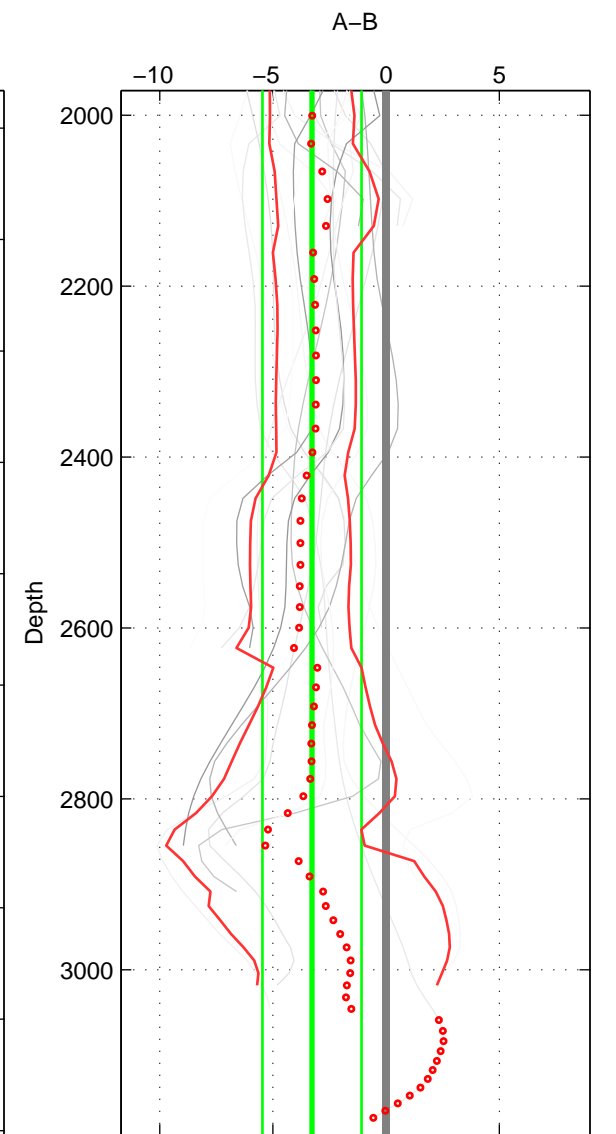

Cruise A (red). Date: Jul 1997 Cruisename: 154-06MT19970707
 Cruise B (blue). Date: Sep 2007 Cruisename: 292-64PE20070830

*** "Favourite" values are means of spaces 1 2 3.

	Offset	O.StDev	Ratio	R.Stdev	Rating
SIGMA:	-3.382	1.668	0.999	0.001	4
THETA:	-3.662	1.724	0.998	0.001	4
DEPTH:	-3.271	2.187	0.999	0.001	4
FAV.:	-3.438	1.860	0.999	0.001	4

Profiles of A: 5
 Profiles of B: 5
 Diff profs : 17
 WMoffset (A-B): -3.382
 WMoffset stdev: 1.6676
 WMratio (A/B): 0.99853
 WMratio stdev: 0.00072288

Quality (1-5): 4

Profiles of A: 5
 Profiles of B: 5
 Diff profs : 17
 WMoffset (A-B): -3.6619
 WMoffset stdev: 1.7242
 WMratio (A/B): 0.99841
 WMratio stdev: 0.00074742

Quality (1-5): 4

Profiles of A: 5
 Profiles of B: 5
 Diff profs : 17
 WMoffset (A-B): -3.2707
 WMoffset stdev: 2.1875
 WMratio (A/B): 0.99858
 WMratio stdev: 0.0009478

Quality (1-5): 4