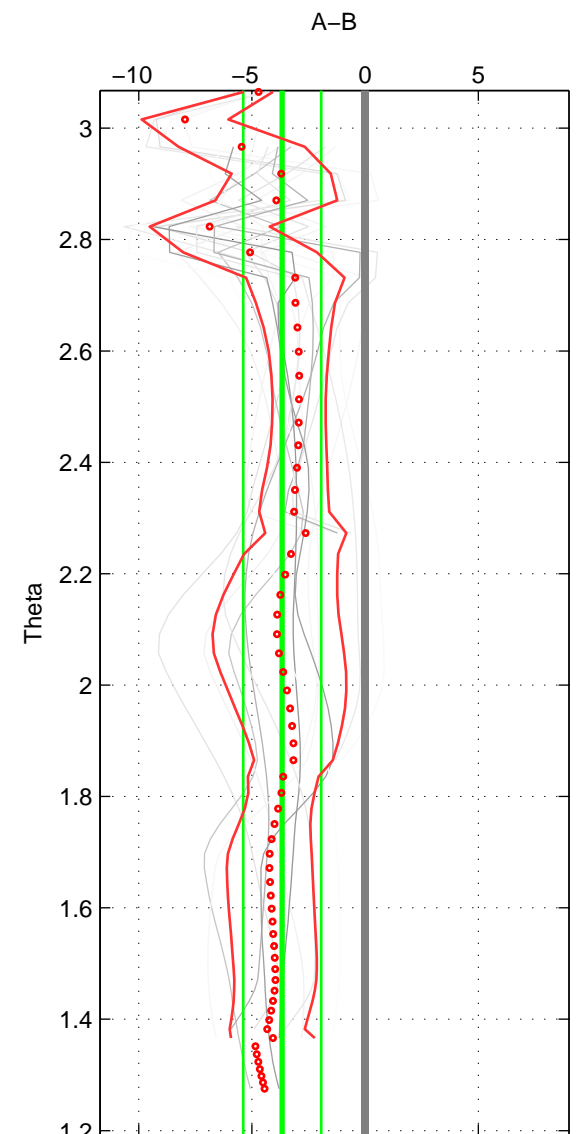

Cruise A (red). Date: Jul 1997 Cruisename: 154-06MT19970707
 Cruise B (blue). Date: Sep 2007 Cruisename: 292-64PE20070830

*** "Favourite" values are means of spaces 1 2 3.

	Offset	O.StDev	Ratio	R.Stdev	Rating
SIGMA:	-3.382	1.668	0.999	0.001	4
THETA:	-3.662	1.724	0.998	0.001	4
DEPTH:	-3.271	2.187	0.999	0.001	4
FAV.:	-3.438	1.860	0.999	0.001	4

Profiles of A: 5
 Profiles of B: 5
 Diff profs : 17
 WMoffset (A-B): -3.382
 WMoffset stdev: 1.6676
 WMratio (A/B): 0.99853
 WMratio stdev: 0.00072288

Quality (1-5): 4

Profiles of A: 5
 Profiles of B: 5
 Diff profs : 17
 WMoffset (A-B): -3.6619
 WMoffset stdev: 1.7242
 WMratio (A/B): 0.99841
 WMratio stdev: 0.00074742

Quality (1-5): 4

Profiles of A: 5
 Profiles of B: 5
 Diff profs : 17
 WMoffset (A-B): -3.2707
 WMoffset stdev: 2.1875
 WMratio (A/B): 0.99858
 WMratio stdev: 0.0009478

Quality (1-5): 4