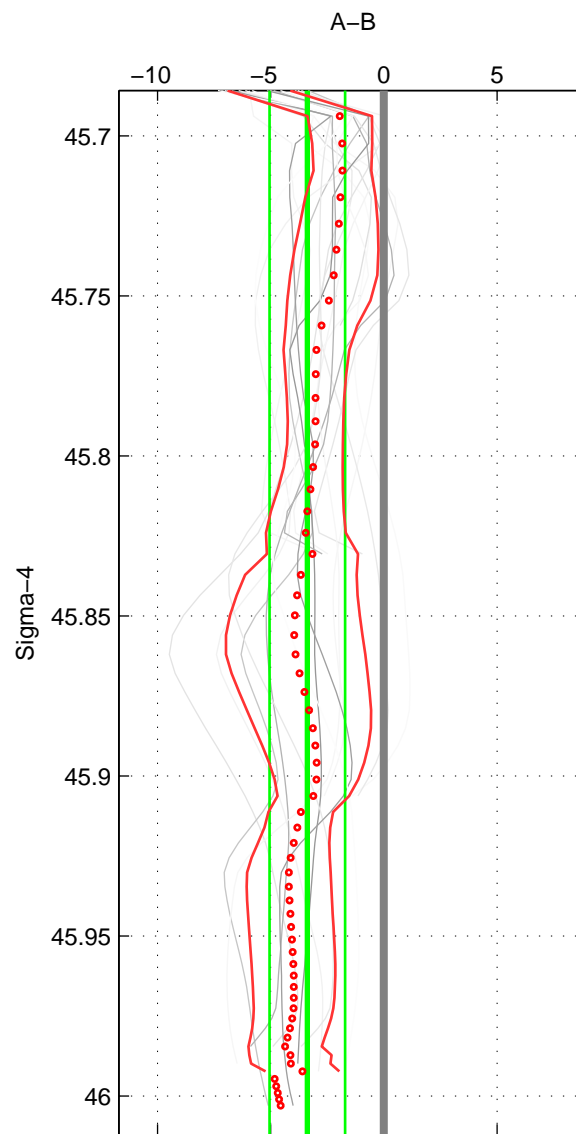

Cruise A (red). Date: Jul 1997 Cruisename: 154-06MT19970707
 Cruise B (blue). Date: Sep 2007 Cruisename: 292-64PE20070830

*** "Favourite" values are means of spaces 1 2 3.

	Offset	O.StDev	Ratio	R.Stdev	Rating
SIGMA:	-3.382	1.668	0.999	0.001	4
THETA:	-3.662	1.724	0.998	0.001	4
DEPTH:	-3.271	2.187	0.999	0.001	4
FAV.:	-3.438	1.860	0.999	0.001	4

Profiles of A: 5
 Profiles of B: 5
 Diff profs : 17
 WMoffset (A-B): -3.382
 WMoffset stdev: 1.6676
 WMratio (A/B): 0.99853
 WMratio stdev: 0.00072288

Quality (1-5): 4

Profiles of A: 5
 Profiles of B: 5
 Diff profs : 17
 WMoffset (A-B): -3.6619
 WMoffset stdev: 1.7242
 WMratio (A/B): 0.99841
 WMratio stdev: 0.00074742

Quality (1-5): 4

Profiles of A: 5
 Profiles of B: 5
 Diff profs : 17
 WMoffset (A-B): -3.2707
 WMoffset stdev: 2.1875
 WMratio (A/B): 0.99858
 WMratio stdev: 0.0009478

Quality (1-5): 4