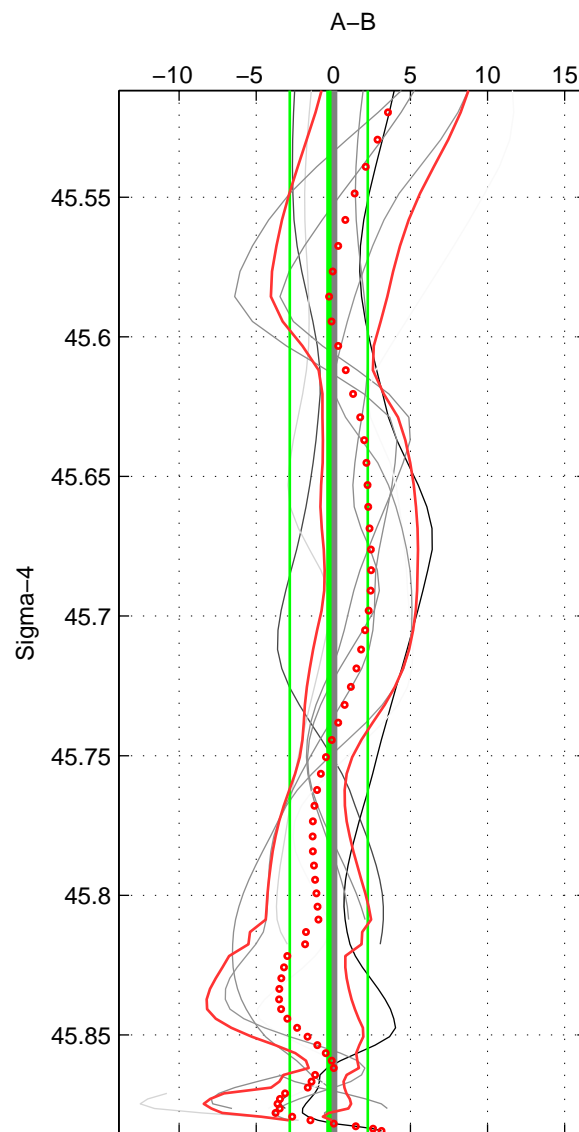

Cruise A (red). Date: Oct 2000 Cruisename: 555-49HG20000912  
 Cruise B (blue). Date: Jun 2001 Cruisename: 591-49NZ20010604

\*\*\* "Favourite" values are means of spaces 1 2.

	Offset	O.StDev	Ratio	R.Stdev	Rating
SIGMA:	-0.288	2.531	1.000	0.001	5
THETA:	-0.321	2.600	1.000	0.001	5
DEPTH:	-1.064	2.542	1.000	0.001	4
FAV.:	-0.304	2.565	1.000	0.001	5

Profiles of A: 5  
 Profiles of B: 5  
 Diff profs : 8  
 WMoffset (A-B): -0.2876  
 WMoffset stdev: 2.5307  
 WMratio (A/B): 0.99988  
 WMratio stdev: 0.0010499

Quality (1-5): 5

Profiles of A: 5  
 Profiles of B: 5  
 Diff profs : 8  
 WMoffset (A-B): -0.32081  
 WMoffset stdev: 2.5995  
 WMratio (A/B): 0.99987  
 WMratio stdev: 0.0010788

Quality (1-5): 5

Profiles of A: 5  
 Profiles of B: 5  
 Diff profs : 8  
 WMoffset (A-B): -1.0643  
 WMoffset stdev: 2.5425  
 WMratio (A/B): 0.99956  
 WMratio stdev: 0.0010538

Quality (1-5): 4