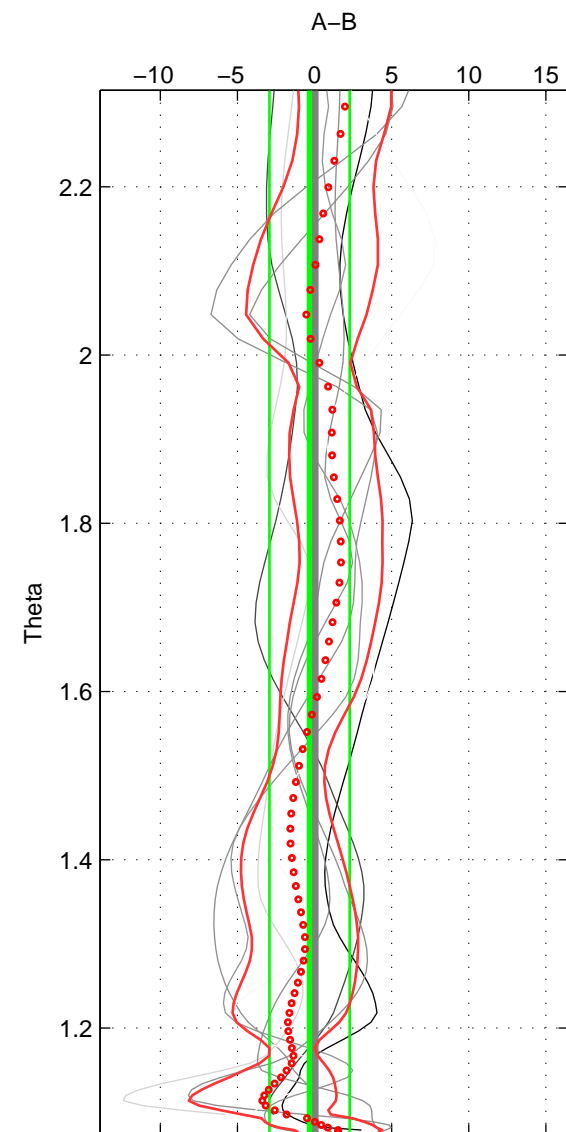

Cruise A (red). Date: Oct 2000 Cruisename: 555-49HG20000912  
 Cruise B (blue). Date: Jun 2001 Cruisename: 591-49NZ20010604

\*\*\* "Favourite" values are means of spaces 1 2.

	Offset	O.StDev	Ratio	R.Stdev	Rating
SIGMA:	-0.288	2.531	1.000	0.001	5
THETA:	-0.321	2.600	1.000	0.001	5
DEPTH:	-1.064	2.542	1.000	0.001	4
FAV.:	-0.304	2.565	1.000	0.001	5

Profiles of A: 5  
 Profiles of B: 5  
 Diff profs : 8  
 WMoffset (A-B): -0.2876  
 WMoffset stdev: 2.5307  
 WMratio (A/B): 0.99988  
 WMratio stdev: 0.0010499

Quality (1-5): 5

Profiles of A: 5  
 Profiles of B: 5  
 Diff profs : 8  
 WMoffset (A-B): -0.32081  
 WMoffset stdev: 2.5995  
 WMratio (A/B): 0.99987  
 WMratio stdev: 0.0010788

Quality (1-5): 5

Profiles of A: 5  
 Profiles of B: 5  
 Diff profs : 8  
 WMoffset (A-B): -1.0643  
 WMoffset stdev: 2.5425  
 WMratio (A/B): 0.99956  
 WMratio stdev: 0.0010538

Quality (1-5): 4