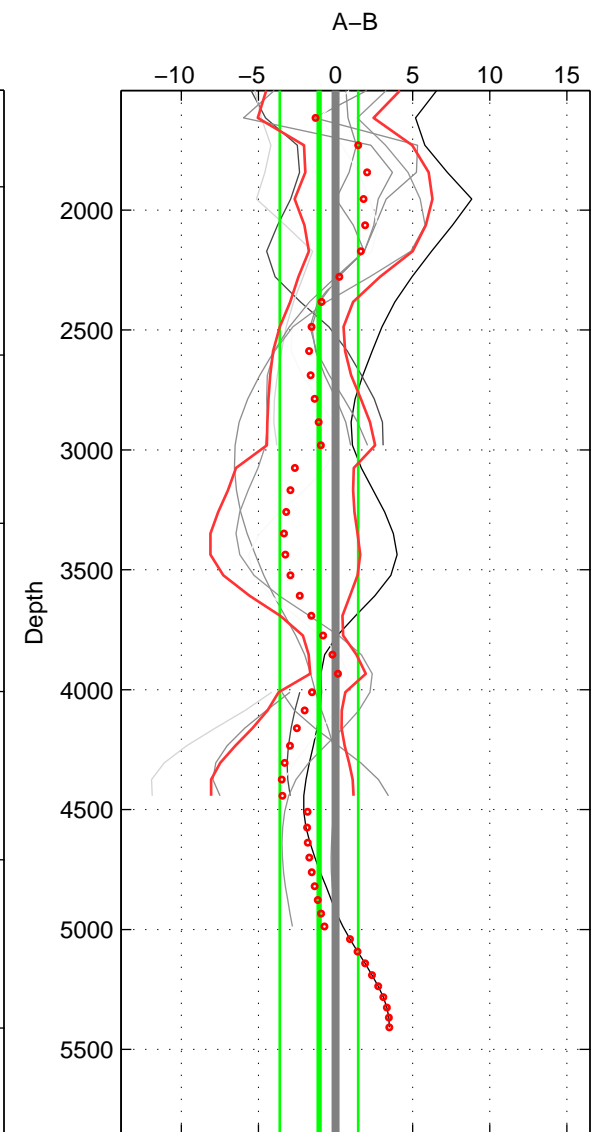

Cruise A (red). Date: Oct 2000 Cruisename: 555-49HG20000912  
 Cruise B (blue). Date: Jun 2001 Cruisename: 591-49NZ20010604

\*\*\* "Favourite" values are means of spaces 1 2.

	Offset	O.StDev	Ratio	R.Stdev	Rating
SIGMA:	-0.288	2.531	1.000	0.001	5
THETA:	-0.321	2.600	1.000	0.001	5
DEPTH:	-1.064	2.542	1.000	0.001	4
FAV.:	-0.304	2.565	1.000	0.001	5

Profiles of A: 5  
 Profiles of B: 5  
 Diff profs : 8  
 WMoffset (A-B): -0.2876  
 WMoffset stdev: 2.5307  
 WMratio (A/B): 0.99988  
 WMratio stdev: 0.0010499

Quality (1-5): 5

Profiles of A: 5  
 Profiles of B: 5  
 Diff profs : 8  
 WMoffset (A-B): -0.32081  
 WMoffset stdev: 2.5995  
 WMratio (A/B): 0.99987  
 WMratio stdev: 0.0010788

Quality (1-5): 5

Profiles of A: 5  
 Profiles of B: 5  
 Diff profs : 8  
 WMoffset (A-B): -1.0643  
 WMoffset stdev: 2.5425  
 WMratio (A/B): 0.99956  
 WMratio stdev: 0.0010538

Quality (1-5): 4