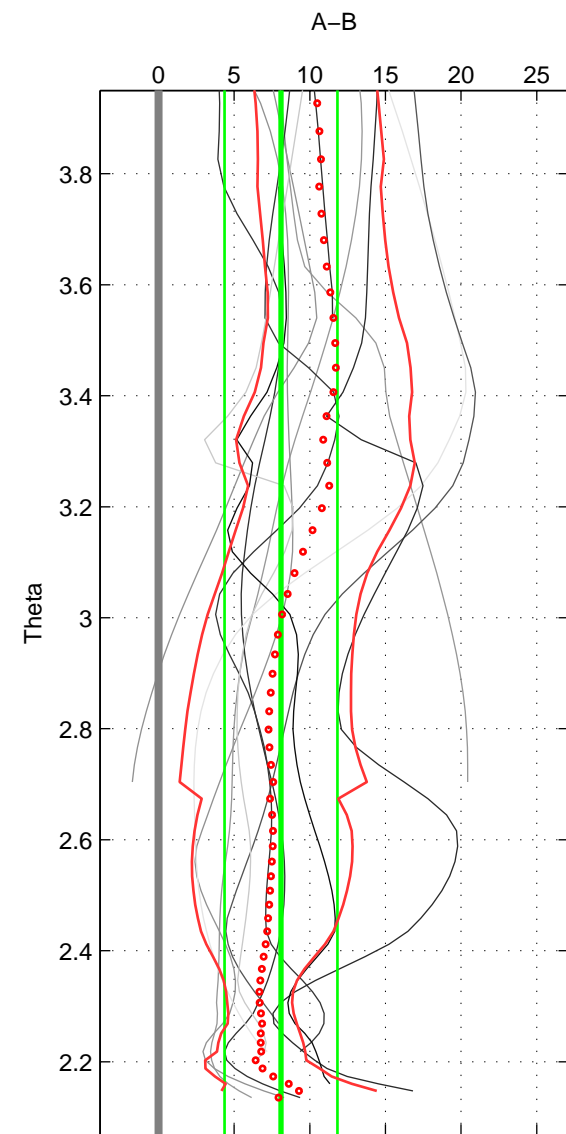

Cruise A (red). Date: Aug 1993 Cruisename: 251-33MW19930704.1  
 Cruise B (blue). Date: May 1991 Cruisename: 303-74AB19910501

\*\*\* "Favourite" values are means of spaces 1 2.

	Offset	O.StDev	Ratio	R.Stdev	Rating
SIGMA:	8.039	3.358	1.003	0.001	5
THETA:	8.093	3.726	1.003	0.002	5
DEPTH:	6.796	1.778	1.003	0.001	4
FAV.:	8.066	3.542	1.003	0.002	5

Profiles of A: 15  
 Profiles of B: 4  
 Diff profs : 12  
 WMoffset (A-B): 8.0391  
 WMoffset stdev: 3.3585  
 WMratio (A/B): 1.0035  
 WMratio stdev: 0.0014509

Quality (1-5): 5

Profiles of A: 15  
 Profiles of B: 4  
 Diff profs : 12  
 WMoffset (A-B): 8.0927  
 WMoffset stdev: 3.7263  
 WMratio (A/B): 1.0035  
 WMratio stdev: 0.0016005

Quality (1-5): 5

Profiles of A: 15  
 Profiles of B: 4  
 Diff profs : 12  
 WMoffset (A-B): 6.7963  
 WMoffset stdev: 1.7776  
 WMratio (A/B): 1.0029  
 WMratio stdev: 0.0007578

Quality (1-5): 4