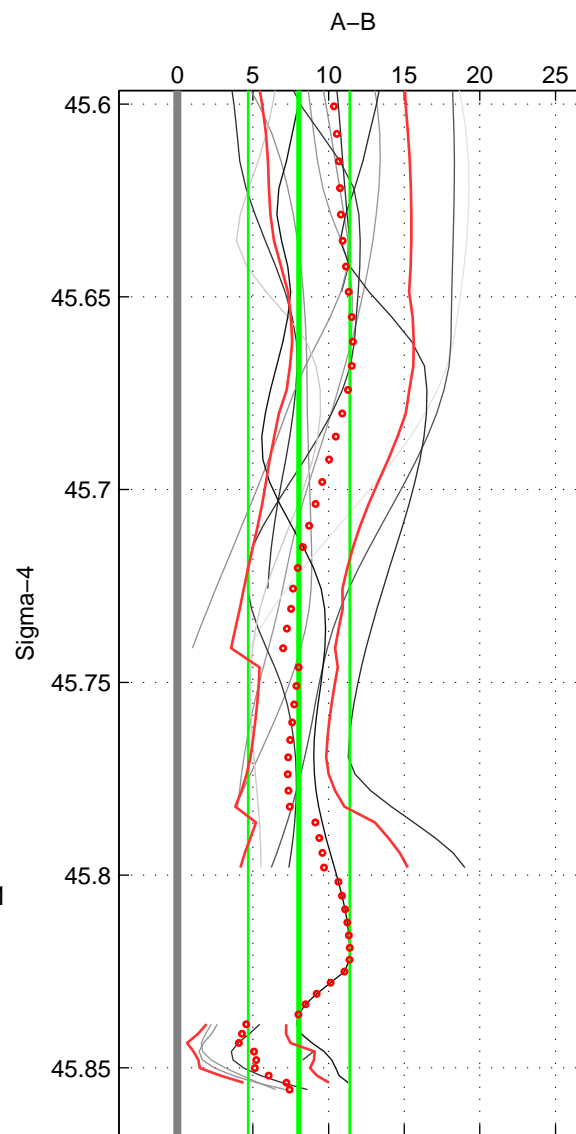

Cruise A (red). Date: Aug 1993 Cruisename: 251-33MW19930704.1  
 Cruise B (blue). Date: May 1991 Cruisename: 303-74AB19910501

\*\*\* "Favourite" values are means of spaces 1 2.

	Offset	O.StDev	Ratio	R.Stdev	Rating
SIGMA:	8.039	3.358	1.003	0.001	5
THETA:	8.093	3.726	1.003	0.002	5
DEPTH:	6.796	1.778	1.003	0.001	4
FAV.:	8.066	3.542	1.003	0.002	5

Profiles of A: 15  
 Profiles of B: 4  
 Diff profs : 12  
 WMoffset (A-B): 8.0391  
 WMoffset stdev: 3.3585  
 WMratio (A/B): 1.0035  
 WMratio stdev: 0.0014509

Quality (1-5): 5

Profiles of A: 15  
 Profiles of B: 4  
 Diff profs : 12  
 WMoffset (A-B): 8.0927  
 WMoffset stdev: 3.7263  
 WMratio (A/B): 1.0035  
 WMratio stdev: 0.0016005

Quality (1-5): 5

Profiles of A: 15  
 Profiles of B: 4  
 Diff profs : 12  
 WMoffset (A-B): 6.7963  
 WMoffset stdev: 1.7776  
 WMratio (A/B): 1.0029  
 WMratio stdev: 0.0007578

Quality (1-5): 4