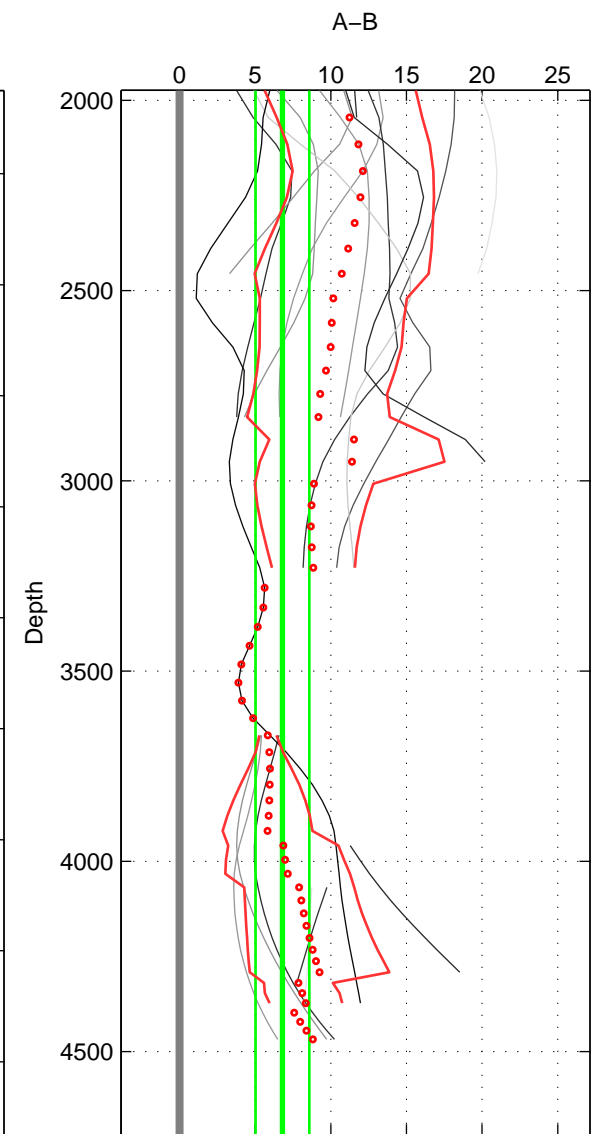

Cruise A (red). Date: Aug 1993 Cruisename: 251-33MW19930704.1  
 Cruise B (blue). Date: May 1991 Cruisename: 303-74AB19910501

\*\*\* "Favourite" values are means of spaces 1 2.

	Offset	O.StDev	Ratio	R.Stdev	Rating
SIGMA:	8.039	3.358	1.003	0.001	5
THETA:	8.093	3.726	1.003	0.002	5
DEPTH:	6.796	1.778	1.003	0.001	4
FAV.:	8.066	3.542	1.003	0.002	5

Profiles of A: 15  
 Profiles of B: 4  
 Diff profs : 12  
 WMoffset (A-B): 8.0391  
 WMoffset stdev: 3.3585  
 WMratio (A/B): 1.0035  
 WMratio stdev: 0.0014509

Quality (1-5): 5

Profiles of A: 15  
 Profiles of B: 4  
 Diff profs : 12  
 WMoffset (A-B): 8.0927  
 WMoffset stdev: 3.7263  
 WMratio (A/B): 1.0035  
 WMratio stdev: 0.0016005

Quality (1-5): 5

Profiles of A: 15  
 Profiles of B: 4  
 Diff profs : 12  
 WMoffset (A-B): 6.7963  
 WMoffset stdev: 1.7776  
 WMratio (A/B): 1.0029  
 WMratio stdev: 0.0007578

Quality (1-5): 4