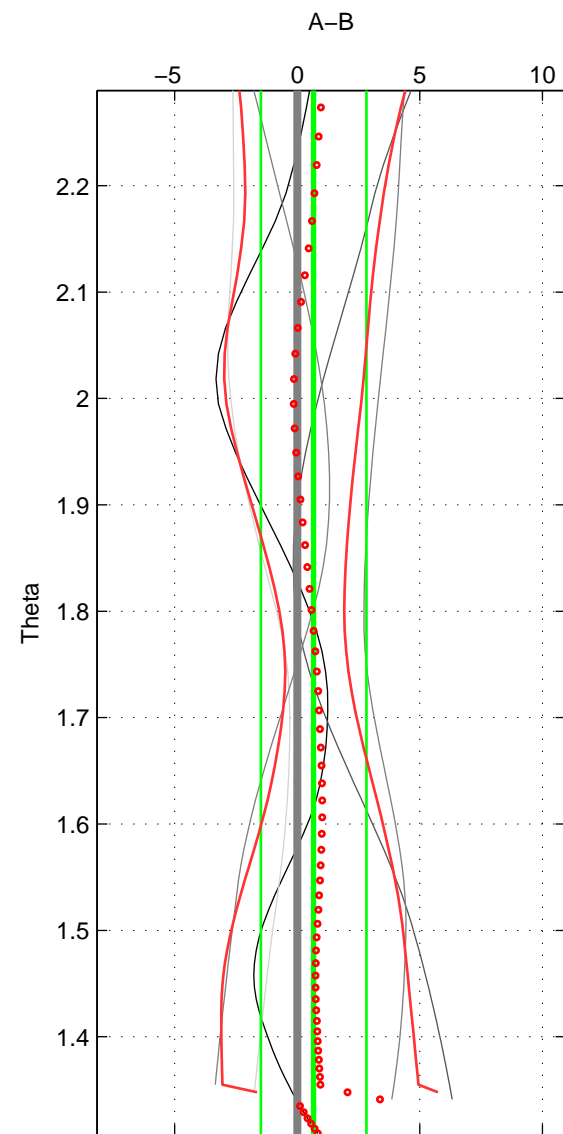

Cruise A (red). Date: Jun 1999 Cruisename: 569-49HO19990622
 Cruise B (blue). Date: Jul 2001 Cruisename: 575-49HO20010710

*** "Favourite" values are means of spaces 1 2 3.

	Offset	O.StDev	Ratio	R.Stdev	Rating
SIGMA:	0.778	1.453	1.000	0.001	2
THETA:	0.668	2.154	1.000	0.001	2
DEPTH:	1.537	2.519	1.001	0.001	2
FAV.:	0.994	2.042	1.000	0.001	2

Profiles of A: 3
 Profiles of B: 5
 Diff profs : 5
 WMoffset (A-B): 0.77784
 WMoffset stdev: 1.4531
 WMratio (A/B): 1.0003
 WMratio stdev: 0.00060428

Quality (1-5): 2

Profiles of A: 3
 Profiles of B: 5
 Diff profs : 5
 WMoffset (A-B): 0.66813
 WMoffset stdev: 2.1536
 WMratio (A/B): 1.0003
 WMratio stdev: 0.00089551

Quality (1-5): 2

Profiles of A: 3
 Profiles of B: 5
 Diff profs : 5
 WMoffset (A-B): 1.5366
 WMoffset stdev: 2.5192
 WMratio (A/B): 1.0006
 WMratio stdev: 0.0010468

Quality (1-5): 2