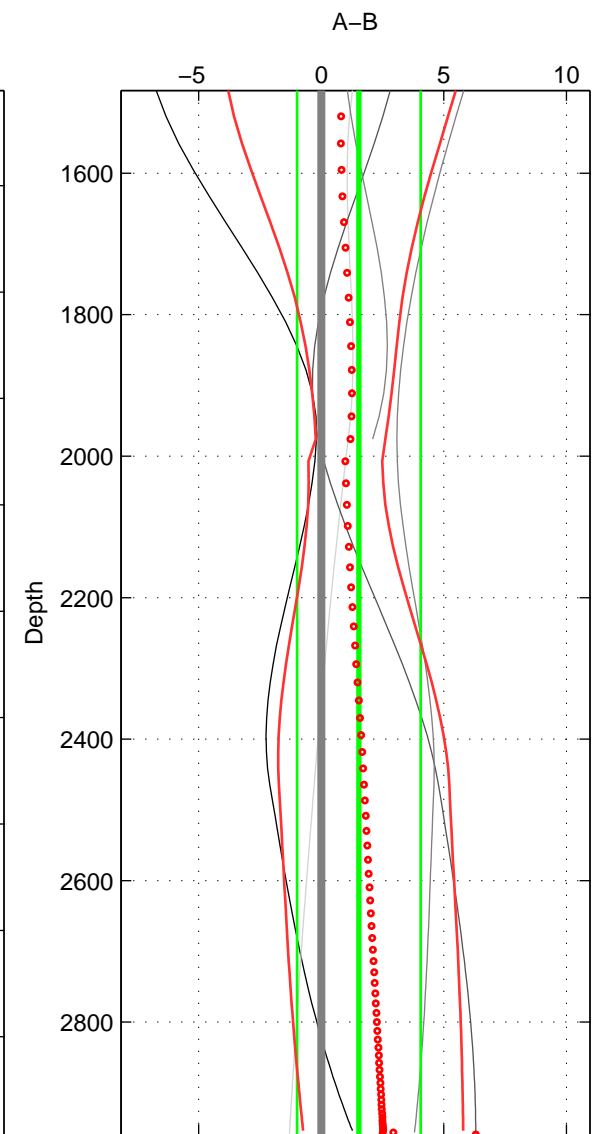

Cruise A (red). Date: Jun 1999 Cruisename: 569-49HO19990622
 Cruise B (blue). Date: Jul 2001 Cruisename: 575-49HO20010710

*** "Favourite" values are means of spaces 1 2 3.

	Offset	O.StDev	Ratio	R.Stdev	Rating
SIGMA:	0.778	1.453	1.000	0.001	2
THETA:	0.668	2.154	1.000	0.001	2
DEPTH:	1.537	2.519	1.001	0.001	2
FAV.:	0.994	2.042	1.000	0.001	2

Profiles of A: 3
 Profiles of B: 5
 Diff profs : 5
 WMoffset (A-B): 0.77784
 WMoffset stdev: 1.4531
 WMratio (A/B): 1.0003
 WMratio stdev: 0.00060428

Quality (1-5): 2

Profiles of A: 3
 Profiles of B: 5
 Diff profs : 5
 WMoffset (A-B): 0.66813
 WMoffset stdev: 2.1536
 WMratio (A/B): 1.0003
 WMratio stdev: 0.00089551

Quality (1-5): 2

Profiles of A: 3
 Profiles of B: 5
 Diff profs : 5
 WMoffset (A-B): 1.5366
 WMoffset stdev: 2.5192
 WMratio (A/B): 1.0006
 WMratio stdev: 0.0010468

Quality (1-5): 2