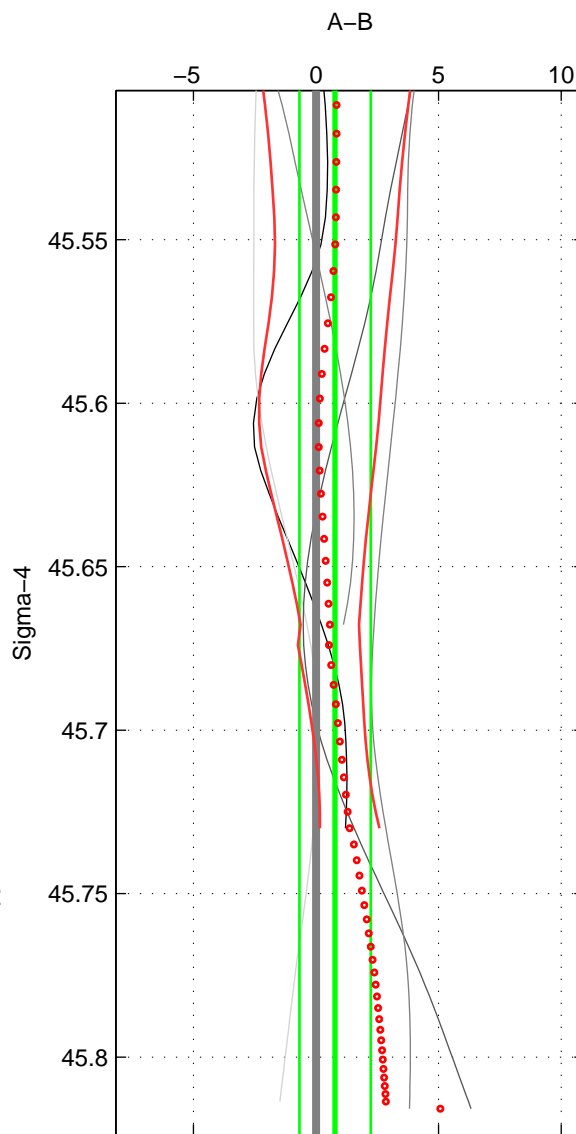

Cruise A (red). Date: Jun 1999 Cruisename: 569-49HO19990622
 Cruise B (blue). Date: Jul 2001 Cruisename: 575-49HO20010710

*** "Favourite" values are means of spaces 1 2 3.

	Offset	O.StDev	Ratio	R.Stdev	Rating
SIGMA:	0.778	1.453	1.000	0.001	2
THETA:	0.668	2.154	1.000	0.001	2
DEPTH:	1.537	2.519	1.001	0.001	2
FAV.:	0.994	2.042	1.000	0.001	2

Profiles of A: 3
 Profiles of B: 5
 Diff profs : 5
 WMoffset (A-B): 0.77784
 WMoffset stdev: 1.4531
 WMratio (A/B): 1.0003
 WMratio stdev: 0.00060428

Quality (1-5): 2

Profiles of A: 3
 Profiles of B: 5
 Diff profs : 5
 WMoffset (A-B): 0.66813
 WMoffset stdev: 2.1536
 WMratio (A/B): 1.0003
 WMratio stdev: 0.00089551

Quality (1-5): 2

Profiles of A: 3
 Profiles of B: 5
 Diff profs : 5
 WMoffset (A-B): 1.5366
 WMoffset stdev: 2.5192
 WMratio (A/B): 1.0006
 WMratio stdev: 0.0010468

Quality (1-5): 2