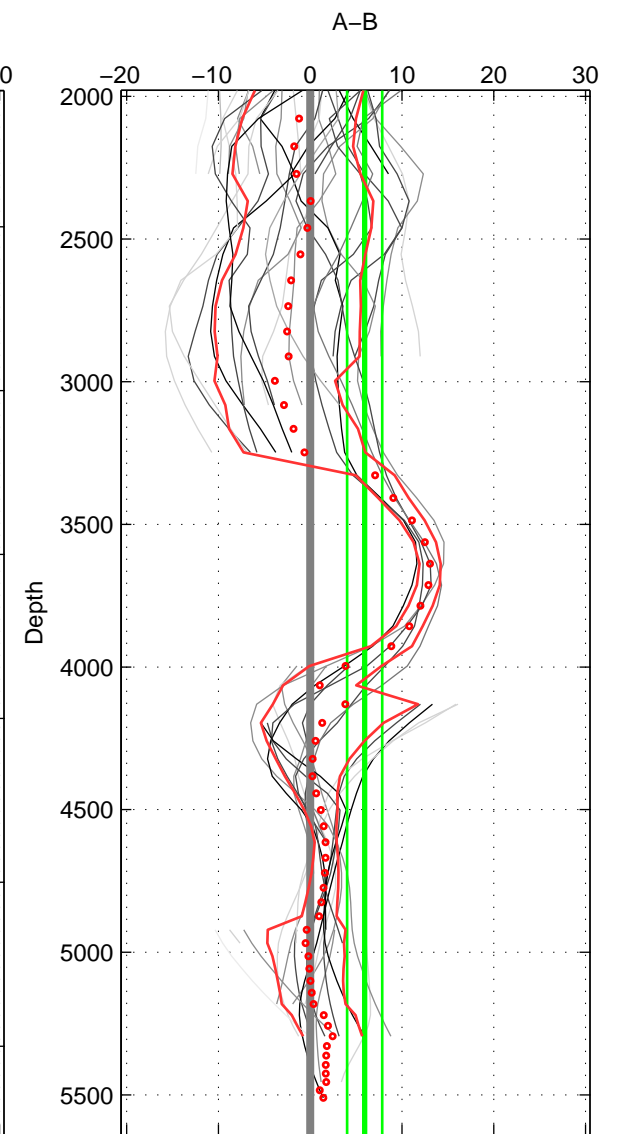

Cruise A (red). Date: Aug 1993 Cruisename: 251-33MW19930704.1  
 Cruise B (blue). Date: Feb 2005 Cruisename: 254-33RO20050111

\*\*\* "Favourite" values are means of spaces 1 2 3.

	Offset	O.StDev	Ratio	R.Stdev	Rating
SIGMA:	4.574	1.587	1.002	0.001	5
THETA:	0.207	5.961	1.000	0.003	5
DEPTH:	5.935	1.909	1.003	0.001	5
FAV. :	3.572	3.152	1.002	0.001	5

Profiles of A: 8  
 Profiles of B: 6  
 Diff profs : 29  
 WMoffset (A-B): 4.5738  
 WMoffset stdev: 1.5869  
 WMratio (A/B): 1.0019  
 WMratio stdev: 0.0006734

Quality (1-5): 5

Profiles of A: 8  
 Profiles of B: 8  
 Diff profs : 35  
 WMoffset (A-B): 0.20725  
 WMoffset stdev: 5.9615  
 WMratio (A/B): 1.0001  
 WMratio stdev: 0.0025312

Quality (1-5): 5

Profiles of A: 8  
 Profiles of B: 6  
 Diff profs : 29  
 WMoffset (A-B): 5.9351  
 WMoffset stdev: 1.9088  
 WMratio (A/B): 1.0025  
 WMratio stdev: 0.00081552

Quality (1-5): 5