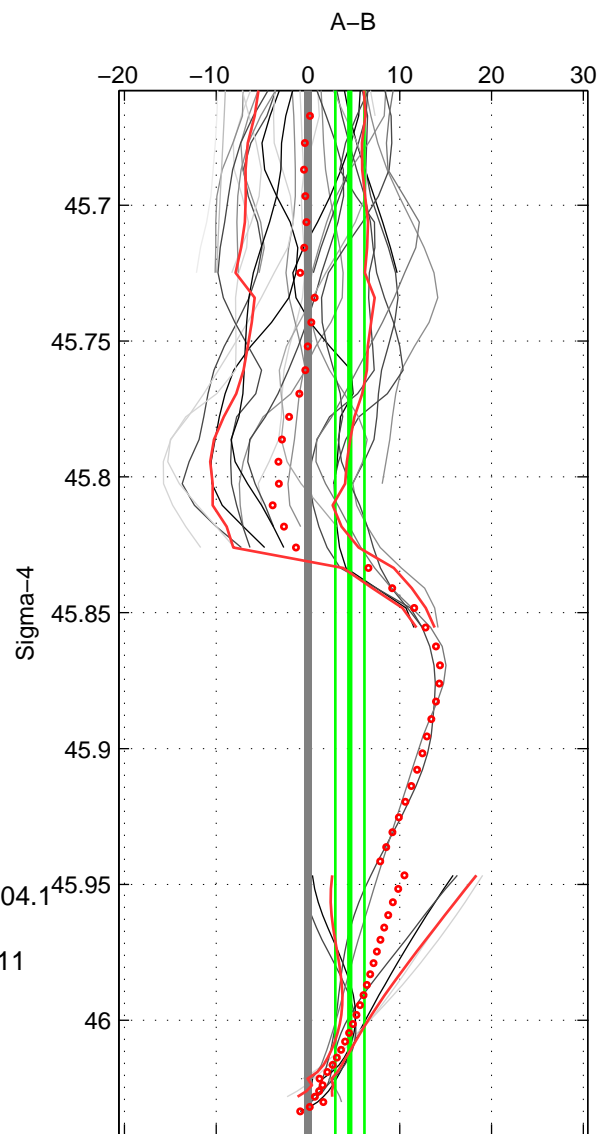

Cruise A (red). Date: Aug 1993 Cruisename: 251-33MW19930704.1  
 Cruise B (blue). Date: Feb 2005 Cruisename: 254-33RO20050111

\*\*\* "Favourite" values are means of spaces 1 2 3.

	Offset	O.StDev	Ratio	R.Stdev	Rating
SIGMA:	4.574	1.587	1.002	0.001	5
THETA:	0.207	5.961	1.000	0.003	5
DEPTH:	5.935	1.909	1.003	0.001	5
FAV. :	3.572	3.152	1.002	0.001	5

Profiles of A: 8  
 Profiles of B: 6  
 Diff profs : 29  
 WMoffset (A-B): 4.5738  
 WMoffset stdev: 1.5869  
 WMratio (A/B): 1.0019  
 WMratio stdev: 0.0006734

Quality (1-5): 5

Profiles of A: 8  
 Profiles of B: 8  
 Diff profs : 35  
 WMoffset (A-B): 0.20725  
 WMoffset stdev: 5.9615  
 WMratio (A/B): 1.0001  
 WMratio stdev: 0.0025312

Quality (1-5): 5

Profiles of A: 8  
 Profiles of B: 6  
 Diff profs : 29  
 WMoffset (A-B): 5.9351  
 WMoffset stdev: 1.9088  
 WMratio (A/B): 1.0025  
 WMratio stdev: 0.00081552

Quality (1-5): 5