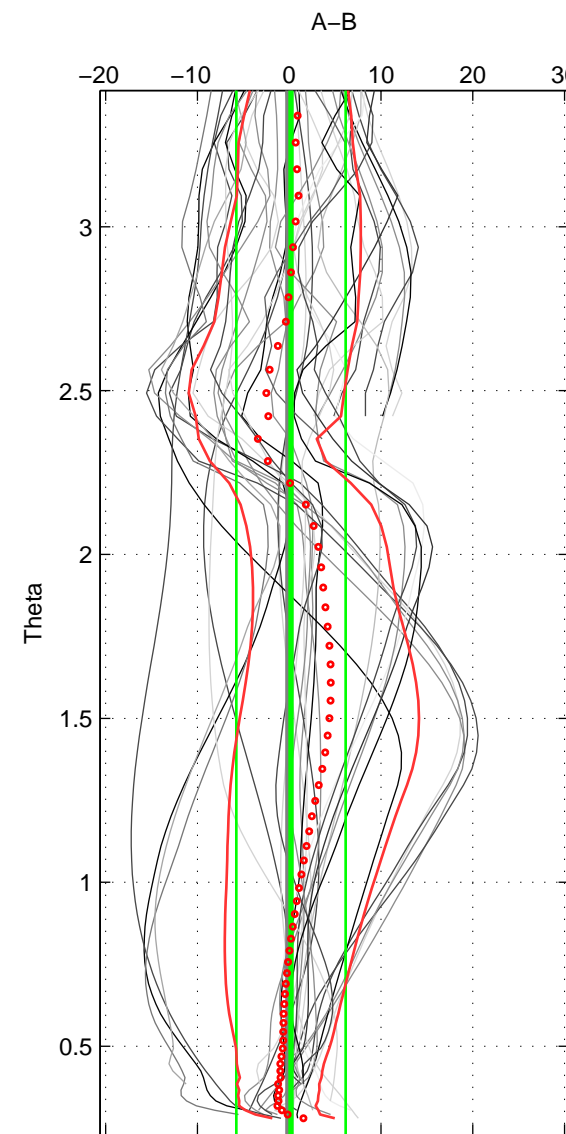

Cruise A (red). Date: Aug 1993 Cruisename: 251-33MW19930704.1  
 Cruise B (blue). Date: Feb 2005 Cruisename: 254-33RO20050111

\*\*\* "Favourite" values are means of spaces 1 2 3.

	Offset	O.StDev	Ratio	R.Stdev	Rating
SIGMA:	4.574	1.587	1.002	0.001	5
THETA:	0.207	5.961	1.000	0.003	5
DEPTH:	5.935	1.909	1.003	0.001	5
FAV. :	3.572	3.152	1.002	0.001	5

Profiles of A: 8  
 Profiles of B: 6  
 Diff profs : 29  
 WMoffset (A-B): 4.5738  
 WMoffset stdev: 1.5869  
 WMratio (A/B): 1.0019  
 WMratio stdev: 0.0006734

Quality (1-5): 5

Profiles of A: 8  
 Profiles of B: 8  
 Diff profs : 35  
 WMoffset (A-B): 0.20725  
 WMoffset stdev: 5.9615  
 WMratio (A/B): 1.0001  
 WMratio stdev: 0.0025312

Quality (1-5): 5

Profiles of A: 8  
 Profiles of B: 6  
 Diff profs : 29  
 WMoffset (A-B): 5.9351  
 WMoffset stdev: 1.9088  
 WMratio (A/B): 1.0025  
 WMratio stdev: 0.00081552

Quality (1-5): 5