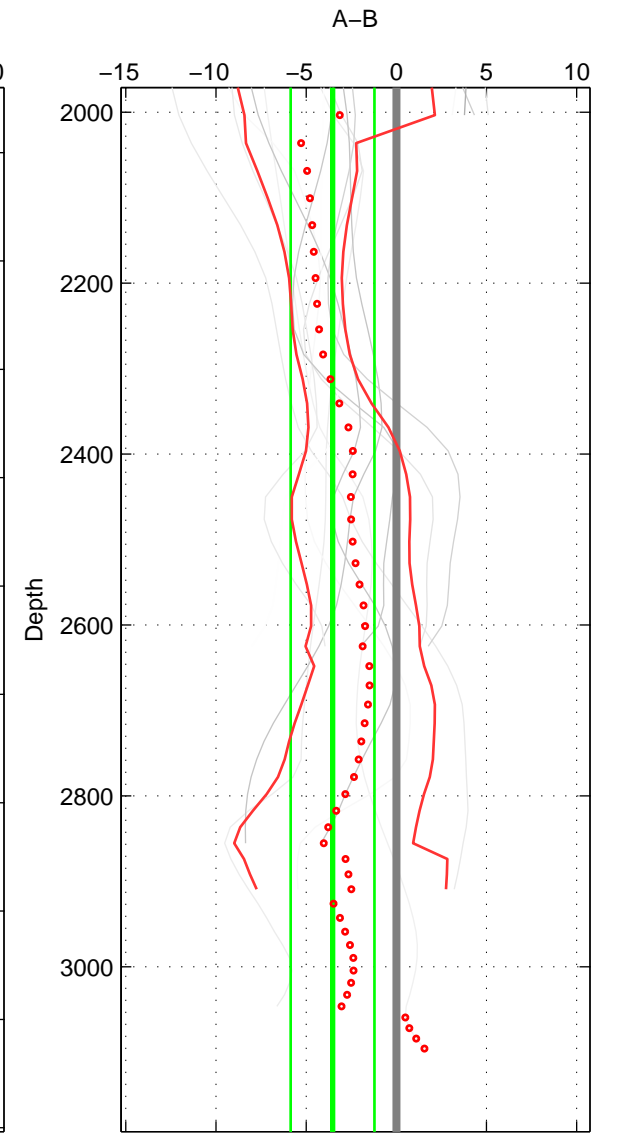

Cruise A (red). Date: Jul 1997 Cruisename: 154-06MT19970707

Cruise B (blue). Date: Jun 2010 Cruisename: 277-35TH20100608

\*\*\* "Favourite" values are means of spaces 1 2.

	Offset	O.StDev	Ratio	R.Stdev	Rating
SIGMA:	-2.894	1.728	0.999	0.001	4
THETA:	-2.773	1.551	0.999	0.001	4
DEPTH:	-3.534	2.325	0.998	0.001	3
FAV.:	-2.834	1.640	0.999	0.001	4

Profiles of A: 5  
 Profiles of B: 4  
 Diff profs : 15  
 WMoffset (A-B): -2.8941  
 WMoffset stdev: 1.7282  
 WMratio (A/B): 0.99874  
 WMratio stdev: 0.00074999

Quality (1-5): 4

Profiles of A: 5  
 Profiles of B: 4  
 Diff profs : 15  
 WMoffset (A-B): -2.7729  
 WMoffset stdev: 1.5513  
 WMratio (A/B): 0.9988  
 WMratio stdev: 0.00067338

Quality (1-5): 4

Profiles of A: 5  
 Profiles of B: 4  
 Diff profs : 15  
 WMoffset (A-B): -3.5341  
 WMoffset stdev: 2.325  
 WMratio (A/B): 0.99847  
 WMratio stdev: 0.0010069

Quality (1-5): 3