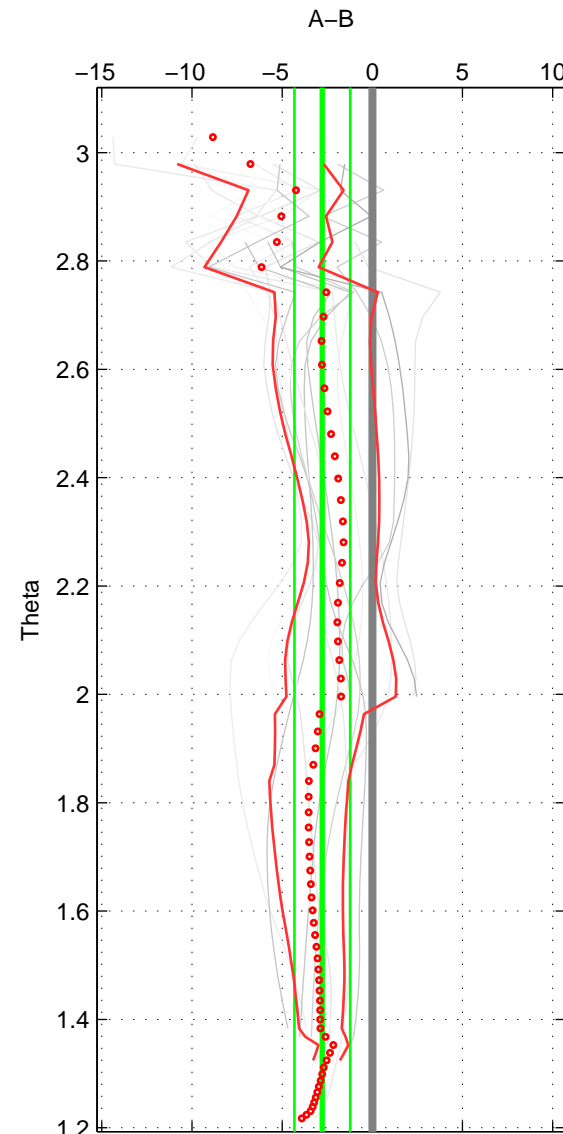

Cruise A (red). Date: Jul 1997 Cruisename: 154-06MT19970707

Cruise B (blue). Date: Jun 2010 Cruisename: 277-35TH20100608

\*\*\* "Favourite" values are means of spaces 1 2.

	Offset	O.StDev	Ratio	R.Stdev	Rating
SIGMA:	-2.894	1.728	0.999	0.001	4
THETA:	-2.773	1.551	0.999	0.001	4
DEPTH:	-3.534	2.325	0.998	0.001	3
FAV.:	-2.834	1.640	0.999	0.001	4

Profiles of A: 5  
 Profiles of B: 4  
 Diff profs : 15  
 WMoffset (A-B): -2.8941  
 WMoffset stdev: 1.7282  
 WMratio (A/B): 0.99874  
 WMratio stdev: 0.00074999

Quality (1-5): 4

Profiles of A: 5  
 Profiles of B: 4  
 Diff profs : 15  
 WMoffset (A-B): -2.7729  
 WMoffset stdev: 1.5513  
 WMratio (A/B): 0.9988  
 WMratio stdev: 0.00067338

Quality (1-5): 4

Profiles of A: 5  
 Profiles of B: 4  
 Diff profs : 15  
 WMoffset (A-B): -3.5341  
 WMoffset stdev: 2.325  
 WMratio (A/B): 0.99847  
 WMratio stdev: 0.0010069

Quality (1-5): 3