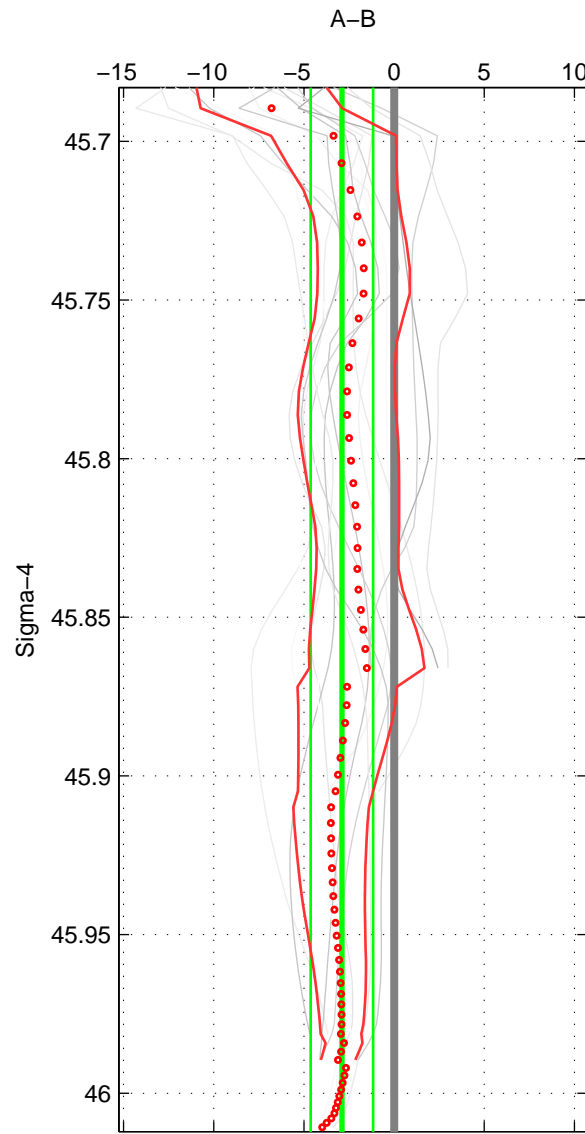

Cruise A (red). Date: Jul 1997 Cruisename: 154-06MT19970707

Cruise B (blue). Date: Jun 2010 Cruisename: 277-35TH20100608

\*\*\* "Favourite" values are means of spaces 1 2.

	Offset	O.StDev	Ratio	R.Stdev	Rating
SIGMA:	-2.894	1.728	0.999	0.001	4
THETA:	-2.773	1.551	0.999	0.001	4
DEPTH:	-3.534	2.325	0.998	0.001	3
FAV.:	-2.834	1.640	0.999	0.001	4

Profiles of A: 5  
 Profiles of B: 4  
 Diff profs : 15  
 WMoffset (A-B): -2.8941  
 WMoffset stdev: 1.7282  
 WMratio (A/B): 0.99874  
 WMratio stdev: 0.00074999

Quality (1-5): 4

Profiles of A: 5  
 Profiles of B: 4  
 Diff profs : 15  
 WMoffset (A-B): -2.7729  
 WMoffset stdev: 1.5513  
 WMratio (A/B): 0.9988  
 WMratio stdev: 0.00067338

Quality (1-5): 4

Profiles of A: 5  
 Profiles of B: 4  
 Diff profs : 15  
 WMoffset (A-B): -3.5341  
 WMoffset stdev: 2.325  
 WMratio (A/B): 0.99847  
 WMratio stdev: 0.0010069

Quality (1-5): 3