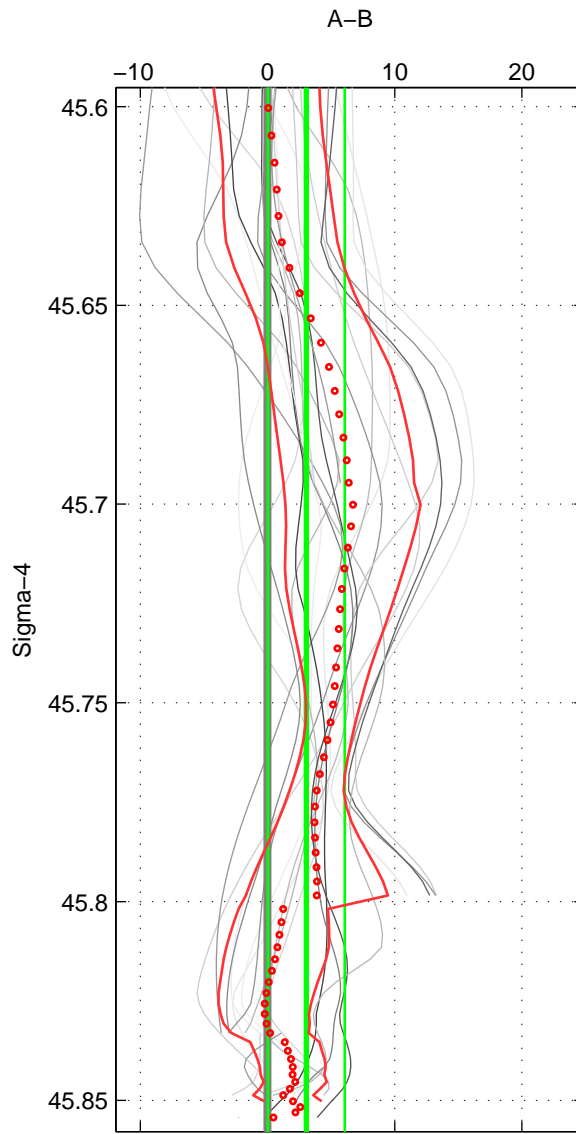

Cruise A (red). Date: Aug 1993 Cruisename: 251-33MW19930704.1  
 Cruise B (blue). Date: Jun 2010 Cruisename: 277-35TH20100608

\*\*\* "Favourite" values are means of spaces 1 2 3.

	Offset	O.StDev	Ratio	R.Stdev	Rating
SIGMA:	3.049	3.022	1.001	0.001	5
THETA:	3.519	2.909	1.002	0.001	5
DEPTH:	2.889	2.832	1.001	0.001	5
FAV.:	3.152	2.921	1.001	0.001	5

Profiles of A: 6  
 Profiles of B: 9  
 Diff profs: 21  
 WMoffset (A-B): 3.0491  
 WMoffset stdev: 3.0217  
 WMratio (A/B): 1.0013  
 WMratio stdev: 0.0012978

Quality (1-5): 5

Profiles of A: 6  
 Profiles of B: 9  
 Diff profs: 21  
 WMoffset (A-B): 3.5187  
 WMoffset stdev: 2.9095  
 WMratio (A/B): 1.0015  
 WMratio stdev: 0.0012434

Quality (1-5): 5

Profiles of A: 6  
 Profiles of B: 9  
 Diff profs: 21  
 WMoffset (A-B): 2.8889  
 WMoffset stdev: 2.8324  
 WMratio (A/B): 1.0012  
 WMratio stdev: 0.0012081

Quality (1-5): 5