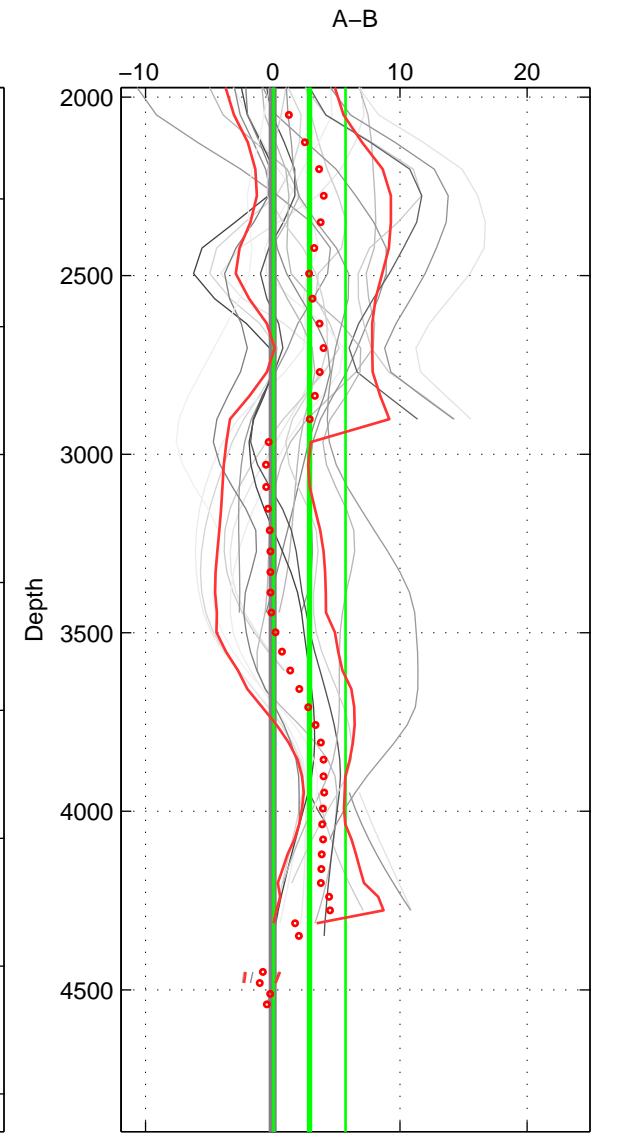

Cruise A (red). Date: Aug 1993 Cruisename: 251-33MW19930704.1  
 Cruise B (blue). Date: Jun 2010 Cruisename: 277-35TH20100608

\*\*\* "Favourite" values are means of spaces 1 2 3.

	Offset	O.StDev	Ratio	R.Stdev	Rating
SIGMA:	3.049	3.022	1.001	0.001	5
THETA:	3.519	2.909	1.002	0.001	5
DEPTH:	2.889	2.832	1.001	0.001	5
FAV.:	3.152	2.921	1.001	0.001	5

Profiles of A: 6  
 Profiles of B: 9  
 Diff profs: 21  
 WMoffset (A-B): 3.0491  
 WMoffset stdev: 3.0217  
 WMratio (A/B): 1.0013  
 WMratio stdev: 0.0012978

Quality (1-5): 5

Profiles of A: 6  
 Profiles of B: 9  
 Diff profs: 21  
 WMoffset (A-B): 3.5187  
 WMoffset stdev: 2.9095  
 WMratio (A/B): 1.0015  
 WMratio stdev: 0.0012434

Quality (1-5): 5

Profiles of A: 6  
 Profiles of B: 9  
 Diff profs: 21  
 WMoffset (A-B): 2.8889  
 WMoffset stdev: 2.8324  
 WMratio (A/B): 1.0012  
 WMratio stdev: 0.0012081

Quality (1-5): 5