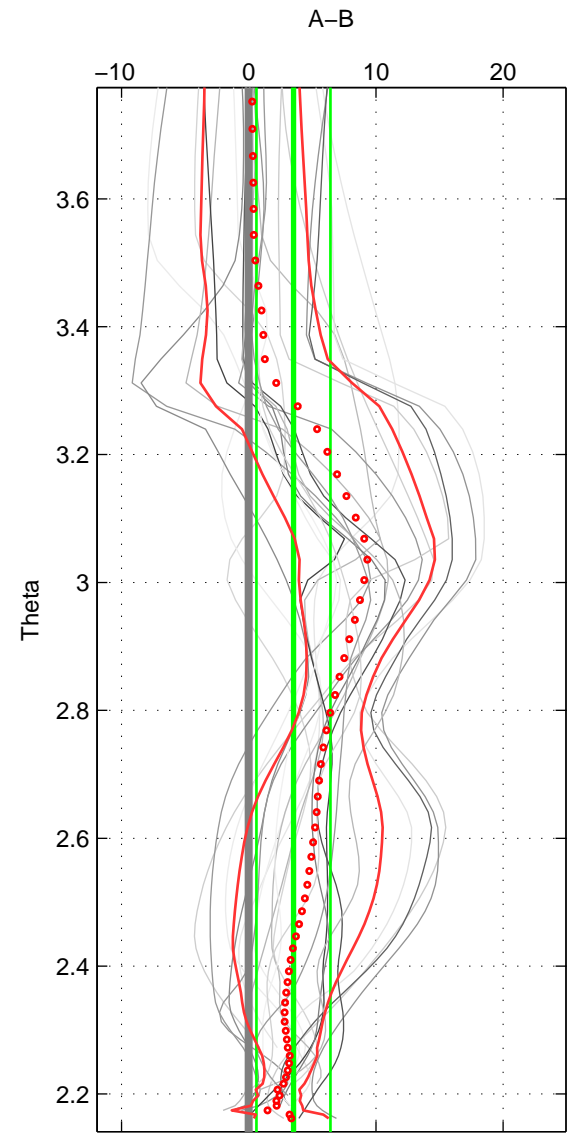

Cruise A (red). Date: Aug 1993 Cruisename: 251-33MW19930704.1  
 Cruise B (blue). Date: Jun 2010 Cruisename: 277-35TH20100608

\*\*\* "Favourite" values are means of spaces 1 2 3.

	Offset	O.StDev	Ratio	R.Stdev	Rating
SIGMA:	3.049	3.022	1.001	0.001	5
THETA:	3.519	2.909	1.002	0.001	5
DEPTH:	2.889	2.832	1.001	0.001	5
FAV.:	3.152	2.921	1.001	0.001	5

Profiles of A: 6  
 Profiles of B: 9  
 Diff profs: 21  
 WMoffset (A-B): 3.0491  
 WMoffset stdev: 3.0217  
 WMratio (A/B): 1.0013  
 WMratio stdev: 0.0012978

Quality (1-5): 5

Profiles of A: 6  
 Profiles of B: 9  
 Diff profs: 21  
 WMoffset (A-B): 3.5187  
 WMoffset stdev: 2.9095  
 WMratio (A/B): 1.0015  
 WMratio stdev: 0.0012434

Quality (1-5): 5

Profiles of A: 6  
 Profiles of B: 9  
 Diff profs: 21  
 WMoffset (A-B): 2.8889  
 WMoffset stdev: 2.8324  
 WMratio (A/B): 1.0012  
 WMratio stdev: 0.0012081

Quality (1-5): 5