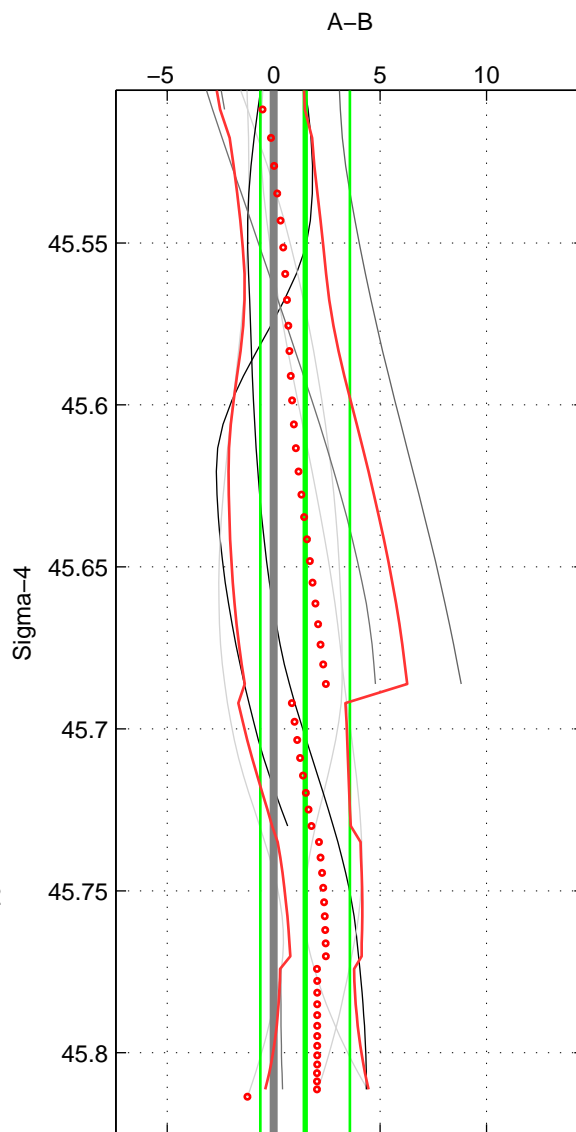

Cruise A (red). Date: Jun 1998 Cruisename: 566-49HO19980622

Cruise B (blue). Date: Jul 2001 Cruisename: 575-49HO20010710

*** "Favourite" values are means of spaces 1 2.

	Offset	O.StDev	Ratio	R.Stdev	Rating
SIGMA:	1.481	2.103	1.001	0.001	4
THETA:	1.340	2.200	1.001	0.001	4
DEPTH:	1.699	2.005	1.001	0.001	3
FAV.:	1.410	2.151	1.001	0.001	4

Profiles of A: 4
 Profiles of B: 6
 Diff profs : 8
 WMoffset (A-B): 1.4806
 WMoffset stdev: 2.1026
 WMratio (A/B): 1.0006
 WMratio stdev: 0.00087432

Quality (1-5): 4

Profiles of A: 4
 Profiles of B: 6
 Diff profs : 8
 WMoffset (A-B): 1.3399
 WMoffset stdev: 2.1996
 WMratio (A/B): 1.0006
 WMratio stdev: 0.00091416

Quality (1-5): 4

Profiles of A: 4
 Profiles of B: 6
 Diff profs : 8
 WMoffset (A-B): 1.699
 WMoffset stdev: 2.0054
 WMratio (A/B): 1.0007
 WMratio stdev: 0.00083217

Quality (1-5): 3