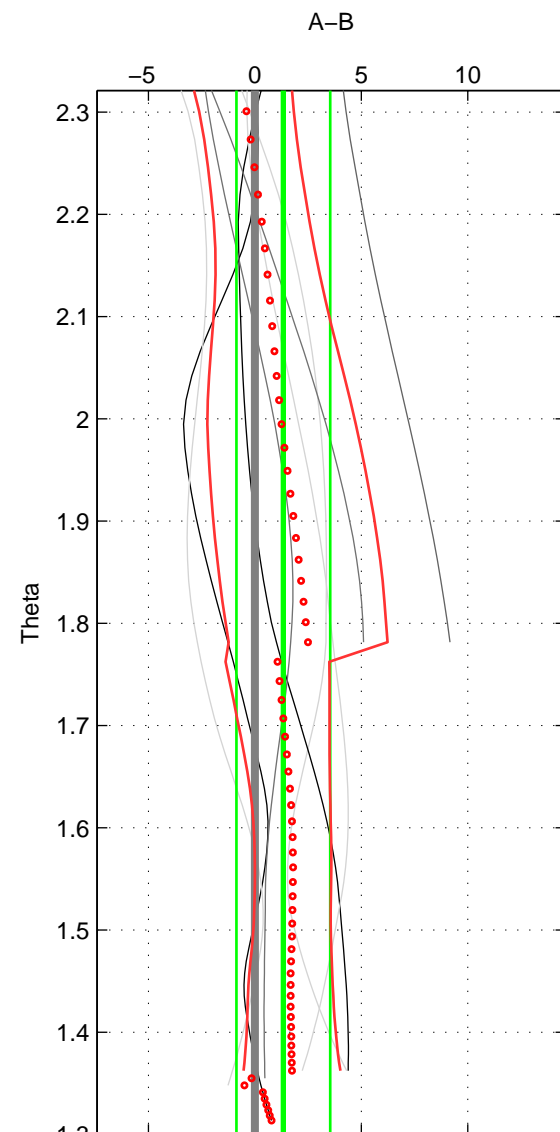

Cruise A (red). Date: Jun 1998 Cruisename: 566-49HO19980622

Cruise B (blue). Date: Jul 2001 Cruisename: 575-49HO20010710

*** "Favourite" values are means of spaces 1 2.

	Offset	O.StDev	Ratio	R.Stdev	Rating
SIGMA:	1.481	2.103	1.001	0.001	4
THETA:	1.340	2.200	1.001	0.001	4
DEPTH:	1.699	2.005	1.001	0.001	3
FAV.:	1.410	2.151	1.001	0.001	4

Profiles of A: 4
 Profiles of B: 6
 Diff profs : 8
 WMoffset (A-B): 1.4806
 WMoffset stdev: 2.1026
 WMratio (A/B): 1.0006
 WMratio stdev: 0.00087432

Quality (1-5): 4

Profiles of A: 4
 Profiles of B: 6
 Diff profs : 8
 WMoffset (A-B): 1.3399
 WMoffset stdev: 2.1996
 WMratio (A/B): 1.0006
 WMratio stdev: 0.00091416

Quality (1-5): 4

Profiles of A: 4
 Profiles of B: 6
 Diff profs : 8
 WMoffset (A-B): 1.699
 WMoffset stdev: 2.0054
 WMratio (A/B): 1.0007
 WMratio stdev: 0.00083217

Quality (1-5): 3