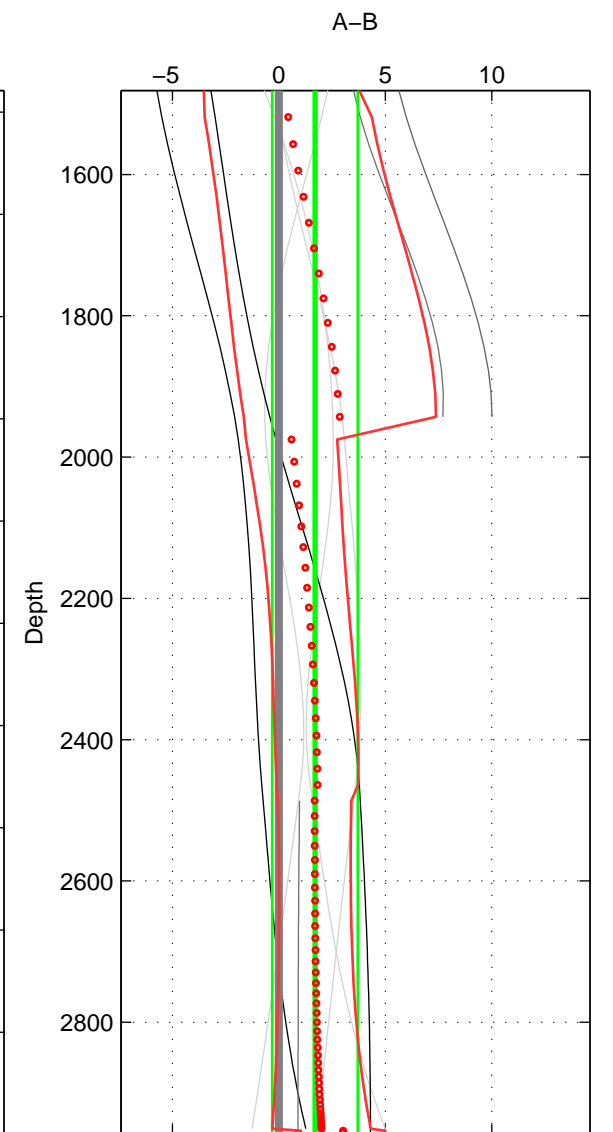

Cruise A (red). Date: Jun 1998 Cruisename: 566-49HO19980622

Cruise B (blue). Date: Jul 2001 Cruisename: 575-49HO20010710

*** "Favourite" values are means of spaces 1 2.

	Offset	O.StDev	Ratio	R.Stdev	Rating
SIGMA:	1.481	2.103	1.001	0.001	4
THETA:	1.340	2.200	1.001	0.001	4
DEPTH:	1.699	2.005	1.001	0.001	3
FAV.:	1.410	2.151	1.001	0.001	4

Profiles of A: 4
 Profiles of B: 6
 Diff profs : 8
 WMoffset (A-B): 1.4806
 WMoffset stdev: 2.1026
 WMratio (A/B): 1.0006
 WMratio stdev: 0.00087432

Quality (1-5): 4

Profiles of A: 4
 Profiles of B: 6
 Diff profs : 8
 WMoffset (A-B): 1.3399
 WMoffset stdev: 2.1996
 WMratio (A/B): 1.0006
 WMratio stdev: 0.00091416

Quality (1-5): 4

Profiles of A: 4
 Profiles of B: 6
 Diff profs : 8
 WMoffset (A-B): 1.699
 WMoffset stdev: 2.0054
 WMratio (A/B): 1.0007
 WMratio stdev: 0.00083217

Quality (1-5): 3