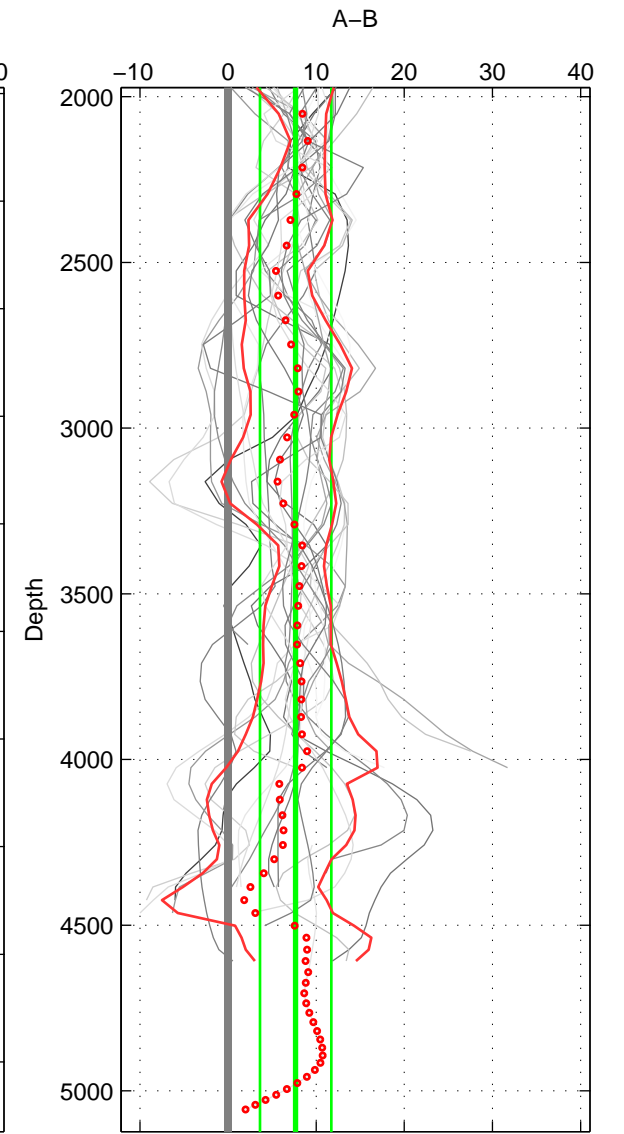

Cruise A (red). Date: Aug 1995 Cruisename: 351-316N19950715  
 Cruise B (blue). Date: Feb 1986 Cruisename: 363-35MF19850224

\*\*\* "Favourite" values are means of spaces 1 2 3.

	Offset	O.StDev	Ratio	R.Stdev	Rating
SIGMA:	8.103	3.735	1.003	0.002	5
THETA:	8.670	4.211	1.004	0.002	5
DEPTH:	7.671	4.043	1.003	0.002	5
FAV.:	8.148	3.996	1.003	0.002	5

Profiles of A: 22  
 Profiles of B: 8  
 Diff profs: 28  
 WMoffset (A-B): 8.1034  
 WMoffset stdev: 3.7347  
 WMratio (A/B): 1.0034  
 WMratio stdev: 0.0015642

Quality (1-5): 5

Profiles of A: 22  
 Profiles of B: 8  
 Diff profs: 33  
 WMoffset (A-B): 8.6698  
 WMoffset stdev: 4.2114  
 WMratio (A/B): 1.0036  
 WMratio stdev: 0.001769

Quality (1-5): 5

Profiles of A: 22  
 Profiles of B: 8  
 Diff profs: 26  
 WMoffset (A-B): 7.6711  
 WMoffset stdev: 4.0426  
 WMratio (A/B): 1.0032  
 WMratio stdev: 0.0016892

Quality (1-5): 5