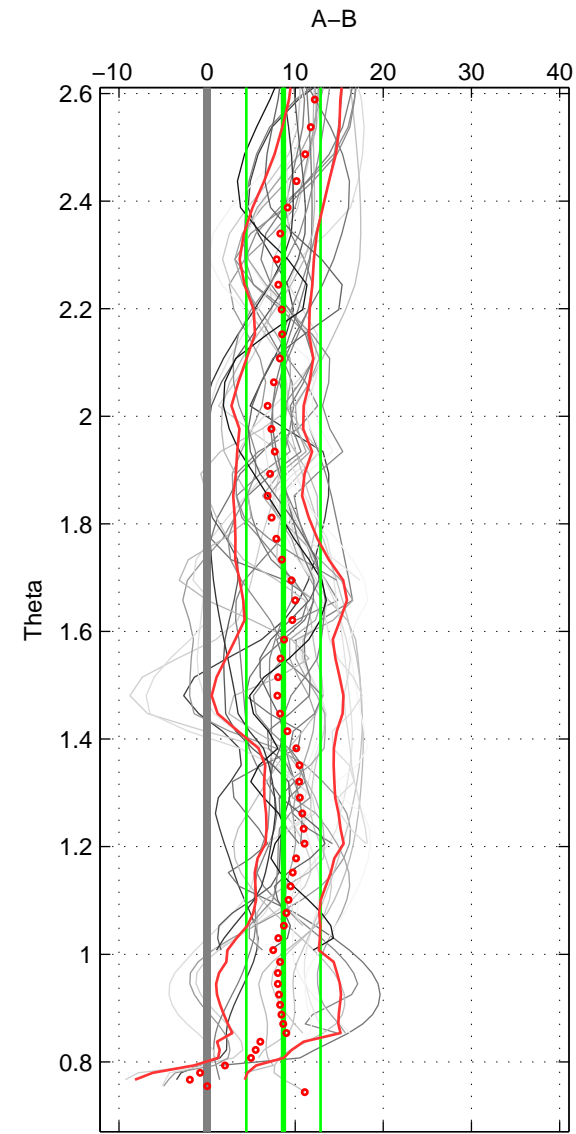

Cruise A (red). Date: Aug 1995 Cruisename: 351-316N19950715  
 Cruise B (blue). Date: Feb 1986 Cruisename: 363-35MF19850224

\*\*\* "Favourite" values are means of spaces 1 2 3.

	Offset	O.StDev	Ratio	R.Stdev	Rating
SIGMA:	8.103	3.735	1.003	0.002	5
THETA:	8.670	4.211	1.004	0.002	5
DEPTH:	7.671	4.043	1.003	0.002	5
FAV.:	8.148	3.996	1.003	0.002	5

Profiles of A: 22  
 Profiles of B: 8  
 Diff profs: 28  
 WMoffset (A-B): 8.1034  
 WMoffset stdev: 3.7347  
 WMratio (A/B): 1.0034  
 WMratio stdev: 0.0015642

Quality (1-5): 5

Profiles of A: 22  
 Profiles of B: 8  
 Diff profs: 33  
 WMoffset (A-B): 8.6698  
 WMoffset stdev: 4.2114  
 WMratio (A/B): 1.0036  
 WMratio stdev: 0.001769

Quality (1-5): 5

Profiles of A: 22  
 Profiles of B: 8  
 Diff profs: 26  
 WMoffset (A-B): 7.6711  
 WMoffset stdev: 4.0426  
 WMratio (A/B): 1.0032  
 WMratio stdev: 0.0016892

Quality (1-5): 5