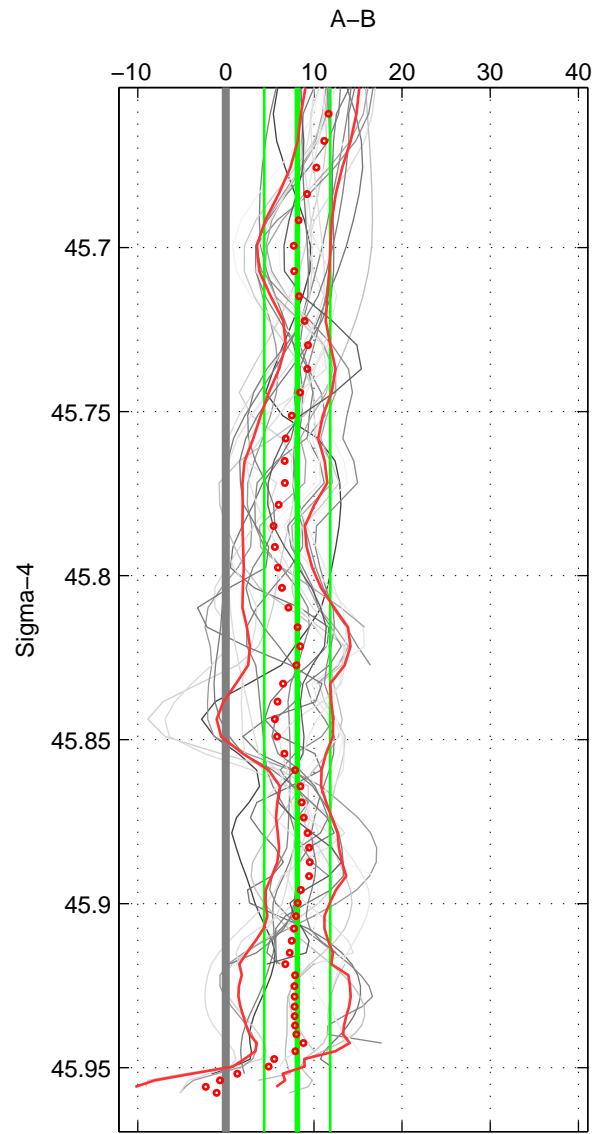

Cruise A (red). Date: Aug 1995 Cruisename: 351-316N19950715  
 Cruise B (blue). Date: Feb 1986 Cruisename: 363-35MF19850224

\*\*\* "Favourite" values are means of spaces 1 2 3.

	Offset	O.StDev	Ratio	R.Stdev	Rating
SIGMA:	8.103	3.735	1.003	0.002	5
THETA:	8.670	4.211	1.004	0.002	5
DEPTH:	7.671	4.043	1.003	0.002	5
FAV.:	8.148	3.996	1.003	0.002	5

Profiles of A: 22  
 Profiles of B: 8  
 Diff profs: 28  
 WMoffset (A-B): 8.1034  
 WMoffset stdev: 3.7347  
 WMratio (A/B): 1.0034  
 WMratio stdev: 0.0015642

Quality (1-5): 5

Profiles of A: 22  
 Profiles of B: 8  
 Diff profs: 33  
 WMoffset (A-B): 8.6698  
 WMoffset stdev: 4.2114  
 WMratio (A/B): 1.0036  
 WMratio stdev: 0.001769

Quality (1-5): 5

Profiles of A: 22  
 Profiles of B: 8  
 Diff profs: 26  
 WMoffset (A-B): 7.6711  
 WMoffset stdev: 4.0426  
 WMratio (A/B): 1.0032  
 WMratio stdev: 0.0016892

Quality (1-5): 5