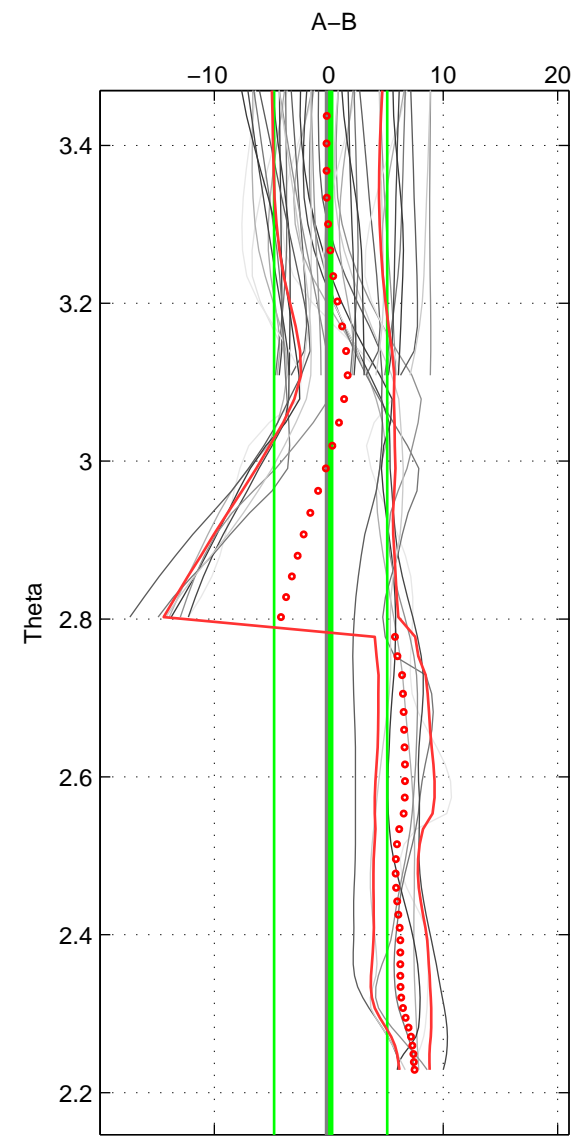

Cruise A (red). Date: Jul 1992 Cruisename: 7-06MT19920701
 Cruise B (blue). Date: Jun 2004 Cruisename: 275-35TH20040604

*** "Favourite" values are those of space 2.

	Offset	O.StDev	Ratio	R.Stdev	Rating
SIGMA:	-8.627	3.948	0.996	0.002	2
THETA:	0.170	4.937	1.000	0.002	5
DEPTH:	-5.129	0.741	0.998	0.000	2
FAV.:	0.170	4.937	1.000	0.002	5

Please note that statistics are bad.
 Profiles of A: 2
 Profiles of B: 8
 Diff profs: 16
 WMoffset (A-B): -8.627
 WMoffset stdev: 3.9482
 WMratio (A/B): 0.99627
 WMratio stdev: 0.0016967

Quality (1-5): 2

Profiles of A: 5
 Profiles of B: 8
 Diff profs: 40
 WMoffset (A-B): 0.17038
 WMoffset stdev: 4.9367
 WMratio (A/B): 1.0001
 WMratio stdev: 0.002142

Quality (1-5): 5

Please note that statistics are bad.
 Profiles of A: 2
 Profiles of B: 8
 Diff profs: 16
 WMoffset (A-B): -5.129
 WMoffset stdev: 0.74088
 WMratio (A/B): 0.99778
 WMratio stdev: 0.00031955