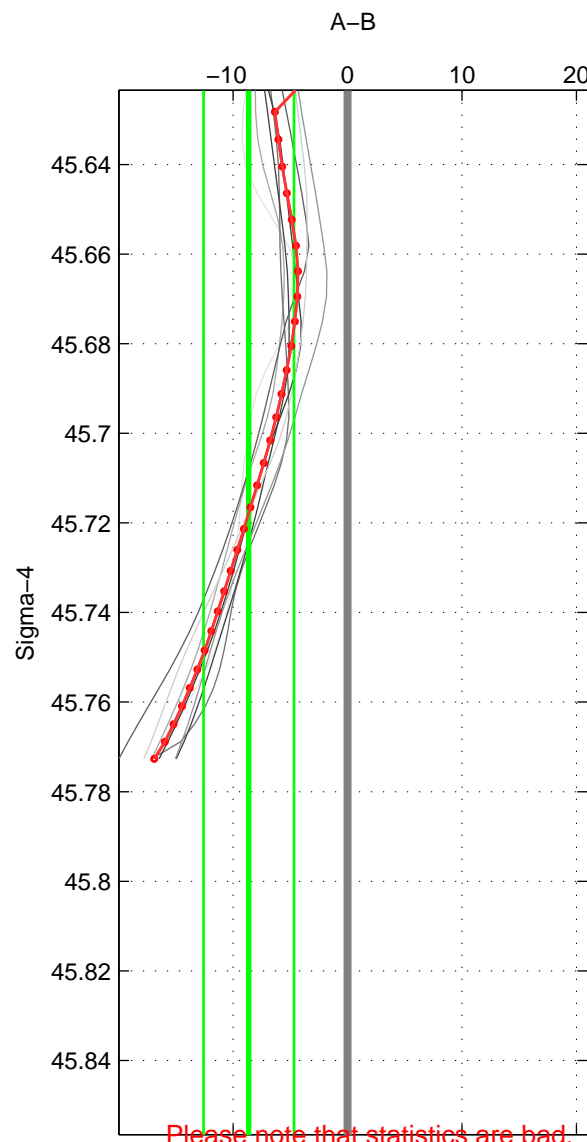

Cruise A (red). Date: Jul 1992 Cruisename: 7-06MT19920701
 Cruise B (blue). Date: Jun 2004 Cruisename: 275-35TH20040604

*** "Favourite" values are those of space 2.

	Offset	O.StDev	Ratio	R.Stdev	Rating
SIGMA:	-8.627	3.948	0.996	0.002	2
THETA:	0.170	4.937	1.000	0.002	5
DEPTH:	-5.129	0.741	0.998	0.000	2
FAV.:	0.170	4.937	1.000	0.002	5

Please note that statistics are bad.
 Profiles of A: 2
 Profiles of B: 8
 Diff profs: 16
 WMoffset (A-B): -8.627
 WMoffset stdev: 3.9482
 WMratio (A/B): 0.99627
 WMratio stdev: 0.0016967

Quality (1-5): 2

Profiles of A: 5
 Profiles of B: 8
 Diff profs: 40
 WMoffset (A-B): 0.17038
 WMoffset stdev: 4.9367
 WMratio (A/B): 1.0001
 WMratio stdev: 0.002142

Quality (1-5): 5

Please note that statistics are bad.
 Profiles of A: 2
 Profiles of B: 8
 Diff profs: 16
 WMoffset (A-B): -5.129
 WMoffset stdev: 0.74088
 WMratio (A/B): 0.99778
 WMratio stdev: 0.00031955