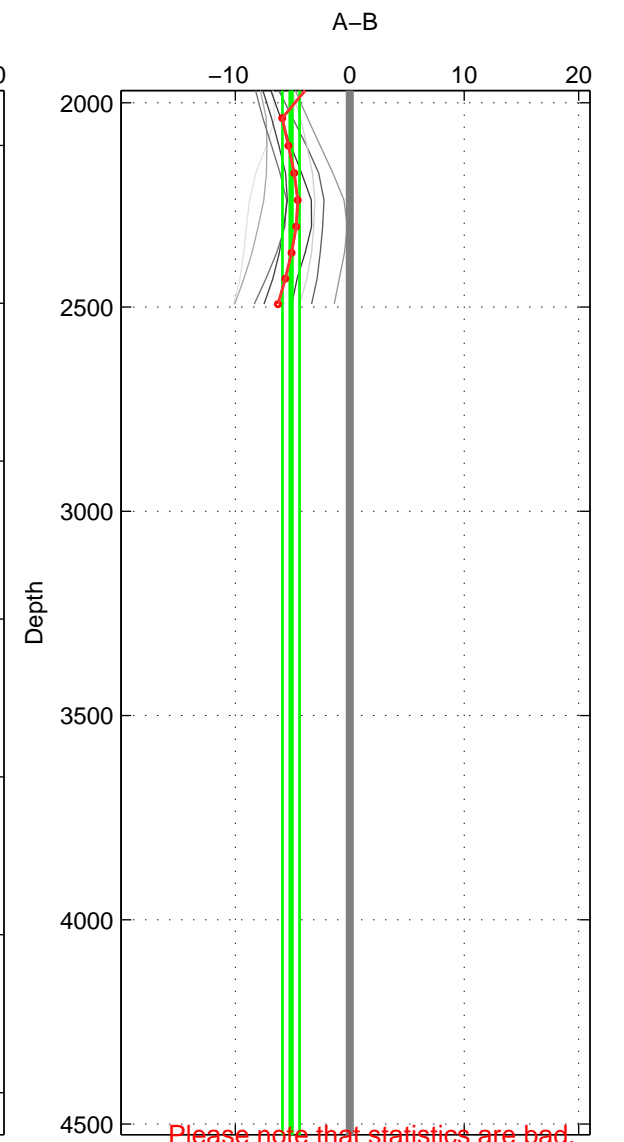

Cruise A (red). Date: Jul 1992 Cruisename: 7-06MT19920701
 Cruise B (blue). Date: Jun 2004 Cruisename: 275-35TH20040604

*** "Favourite" values are those of space 2.

	Offset	O.StDev	Ratio	R.Stdev	Rating
SIGMA:	-8.627	3.948	0.996	0.002	2
THETA:	0.170	4.937	1.000	0.002	5
DEPTH:	-5.129	0.741	0.998	0.000	2
FAV.:	0.170	4.937	1.000	0.002	5

Please note that statistics are bad.
 Profiles of A: 2
 Profiles of B: 8
 Diff profs: 16
 WMoffset (A-B): -8.627
 WMoffset stdev: 3.9482
 WMratio (A/B): 0.99627
 WMratio stdev: 0.0016967

Quality (1-5): 2

Profiles of A: 5
 Profiles of B: 8
 Diff profs: 40
 WMoffset (A-B): 0.17038
 WMoffset stdev: 4.9367
 WMratio (A/B): 1.0001
 WMratio stdev: 0.002142

Quality (1-5): 5

Please note that statistics are bad.
 Profiles of A: 2
 Profiles of B: 8
 Diff profs: 16
 WMoffset (A-B): -5.129
 WMoffset stdev: 0.74088
 WMratio (A/B): 0.99778
 WMratio stdev: 0.00031955