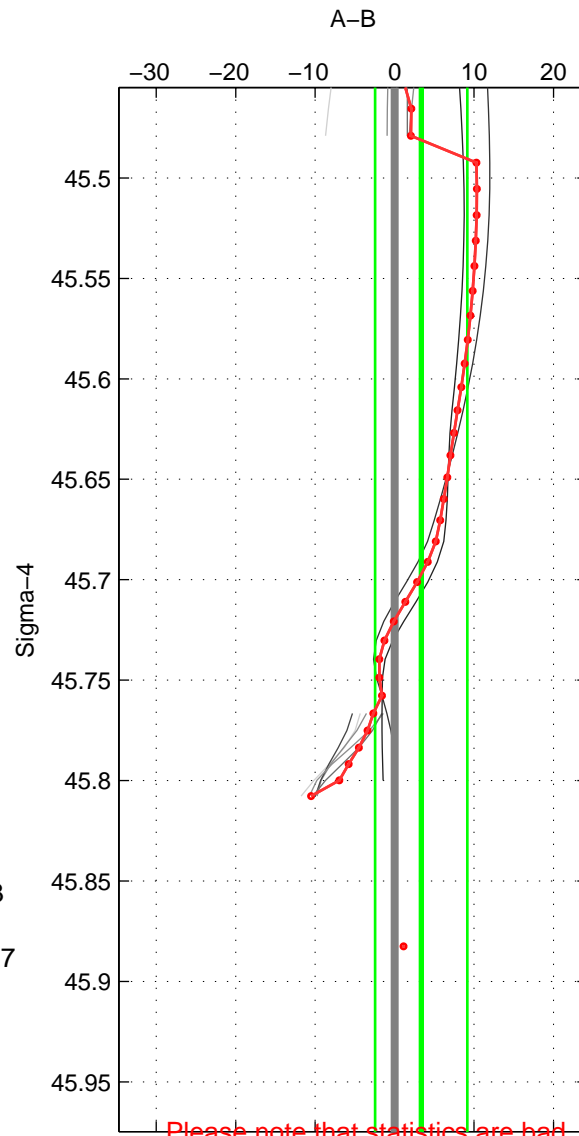

Cruise A (red). Date: Feb 2009 Cruisename: 399-09SS20090203
 Cruise B (blue). Date: Apr 1992 Cruisename: 512-33MW19920227

*** "Favourite" values are those of space 2.

	Offset	O.StDev	Ratio	R.Stdev	Rating
SIGMA:	3.351	5.797	1.001	0.002	3
THETA:	-3.549	3.629	0.999	0.002	5
DEPTH:	-2.923	8.933	0.999	0.004	3
FAV. :	-3.549	3.629	0.999	0.002	5

Profiles of A: 10
 Profiles of B: 4
 Diff profs : 10
 WMoffset (A-B): 3.3509
 WMoffset stdev: 5.7969
 WMratio (A/B): 1.0014
 WMratio stdev: 0.0024197

Quality (1-5): 3

Profiles of A: 10
 Profiles of B: 4
 Diff profs : 12
 WMoffset (A-B): -3.5486
 WMoffset stdev: 3.6288
 WMratio (A/B): 0.99852
 WMratio stdev: 0.0015061

Quality (1-5): 5

Profiles of A: 10
 Profiles of B: 4
 Diff profs : 12
 WMoffset (A-B): -2.9228
 WMoffset stdev: 8.9329
 WMratio (A/B): 0.99879
 WMratio stdev: 0.0037169

Quality (1-5): 3