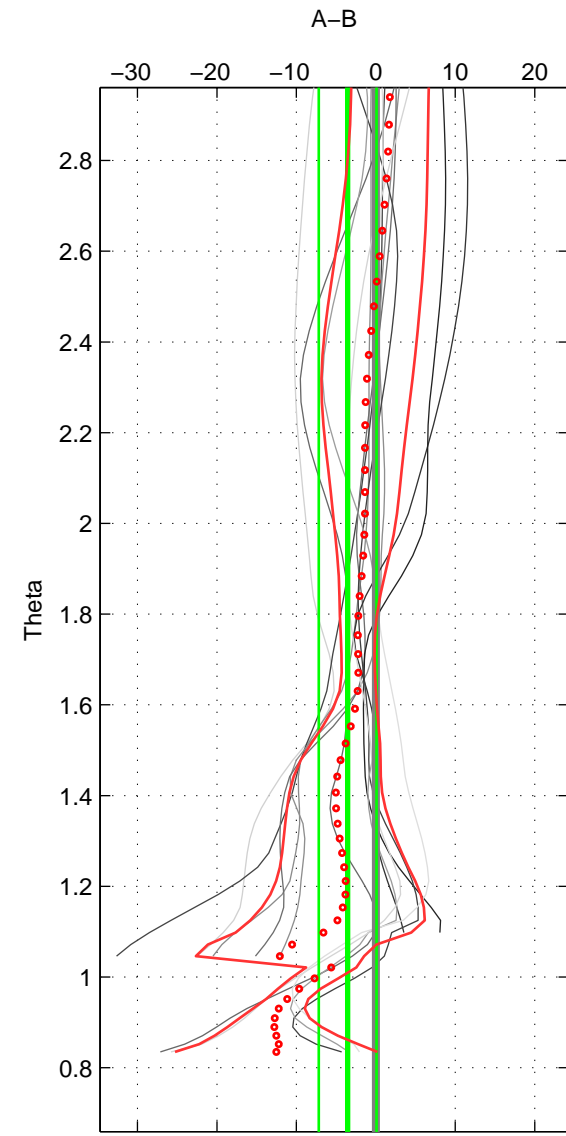

Cruise A (red). Date: Feb 2009 Cruisename: 399-09SS20090203
 Cruise B (blue). Date: Apr 1992 Cruisename: 512-33MW19920227

*** "Favourite" values are those of space 2.

	Offset	O.StDev	Ratio	R.Stdev	Rating
SIGMA:	3.351	5.797	1.001	0.002	3
THETA:	-3.549	3.629	0.999	0.002	5
DEPTH:	-2.923	8.933	0.999	0.004	3
FAV. :	-3.549	3.629	0.999	0.002	5

Profiles of A: 10
 Profiles of B: 4
 Diff profs : 10
 WMoffset (A-B): 3.3509
 WMoffset stdev: 5.7969
 WMratio (A/B): 1.0014
 WMratio stdev: 0.0024197

Quality (1-5): 3

Profiles of A: 10
 Profiles of B: 4
 Diff profs : 12
 WMoffset (A-B): -3.5486
 WMoffset stdev: 3.6288
 WMratio (A/B): 0.99852
 WMratio stdev: 0.0015061

Quality (1-5): 5

Profiles of A: 10
 Profiles of B: 4
 Diff profs : 12
 WMoffset (A-B): -2.9228
 WMoffset stdev: 8.9329
 WMratio (A/B): 0.99879
 WMratio stdev: 0.0037169

Quality (1-5): 3