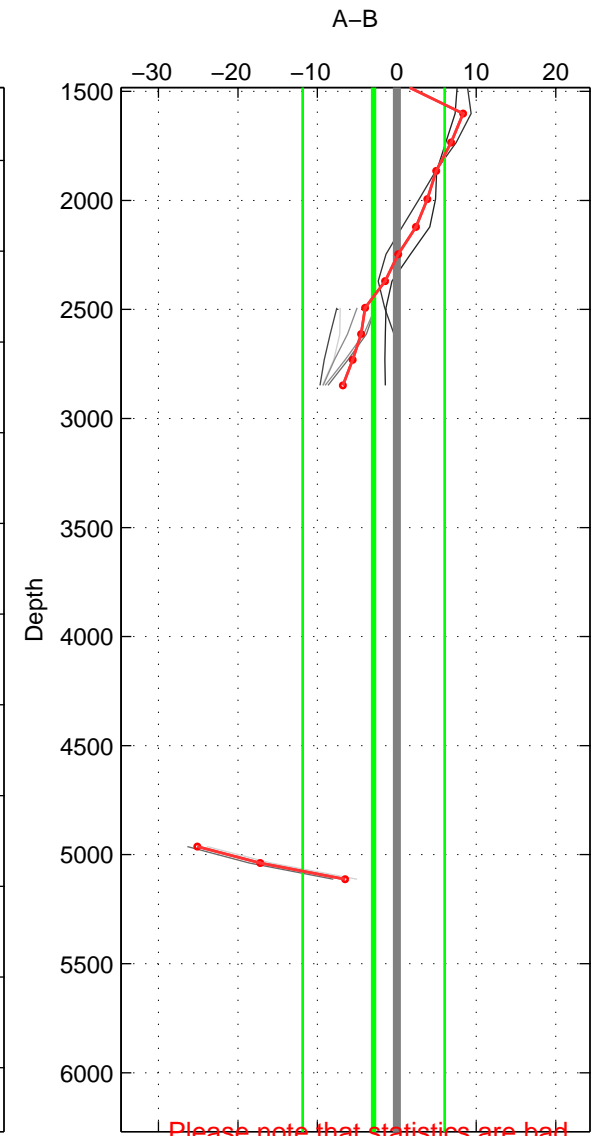

Cruise A (red). Date: Feb 2009 Cruisename: 399-09SS20090203
 Cruise B (blue). Date: Apr 1992 Cruisename: 512-33MW19920227

*** "Favourite" values are those of space 2.

	Offset	O.StDev	Ratio	R.Stdev	Rating
SIGMA:	3.351	5.797	1.001	0.002	3
THETA:	-3.549	3.629	0.999	0.002	5
DEPTH:	-2.923	8.933	0.999	0.004	3
FAV. :	-3.549	3.629	0.999	0.002	5

Profiles of A: 10
 Profiles of B: 4
 Diff profs : 10
 WMoffset (A-B): 3.3509
 WMoffset stdev: 5.7969
 WMratio (A/B): 1.0014
 WMratio stdev: 0.0024197

Quality (1-5): 3

Profiles of A: 10
 Profiles of B: 4
 Diff profs : 12
 WMoffset (A-B): -3.5486
 WMoffset stdev: 3.6288
 WMratio (A/B): 0.99852
 WMratio stdev: 0.0015061

Quality (1-5): 5

Profiles of A: 10
 Profiles of B: 4
 Diff profs : 12
 WMoffset (A-B): -2.9228
 WMoffset stdev: 8.9329
 WMratio (A/B): 0.99879
 WMratio stdev: 0.0037169

Quality (1-5): 3