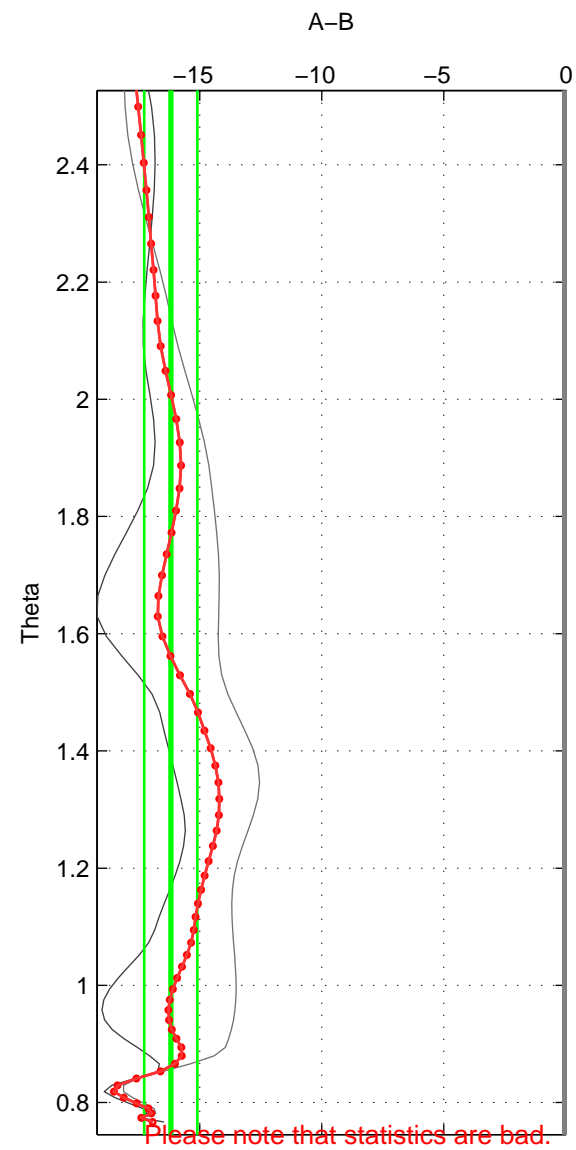

Cruise A (red). Date: Dec 1995 Cruisename: 354-316N19951202

Cruise B (blue). Date: Aug 1989 Cruisename: 364-35MF19890730

*** "Favourite" values are means of spaces 1 2 3.

| | Offset | O.StDev | Ratio | R.Stdev | Rating |
|--------|---------|---------|-------|---------|--------|
| SIGMA: | -17.491 | 0.093 | 0.993 | 0.000 | 2 |
| THETA: | -16.189 | 1.086 | 0.993 | 0.000 | 2 |
| DEPTH: | -17.269 | 0.000 | 0.993 | 0.000 | 2 |
| FAV.: | -16.983 | 0.393 | 0.993 | 0.000 | 2 |

Profiles of A: 6
 Profiles of B: 1
 Diff profs : 2
 WMoffset (A-B): -17.4912
 WMoffset stdev: 0.093372
 WMratio (A/B): 0.99276
 WMratio stdev: 3.9488e-05

Quality (1-5): 2

Profiles of A: 5
 Profiles of B: 1
 Diff profs : 2
 WMoffset (A-B): -16.189
 WMoffset stdev: 1.0864
 WMratio (A/B): 0.99331
 WMratio stdev: 0.00045555

Quality (1-5): 2

Profiles of A: 6
 Profiles of B: 1
 Diff profs : 2
 WMoffset (A-B): -17.2688
 WMoffset stdev: 0
 WMratio (A/B): 0.99285
 WMratio stdev: 0

Quality (1-5): 2