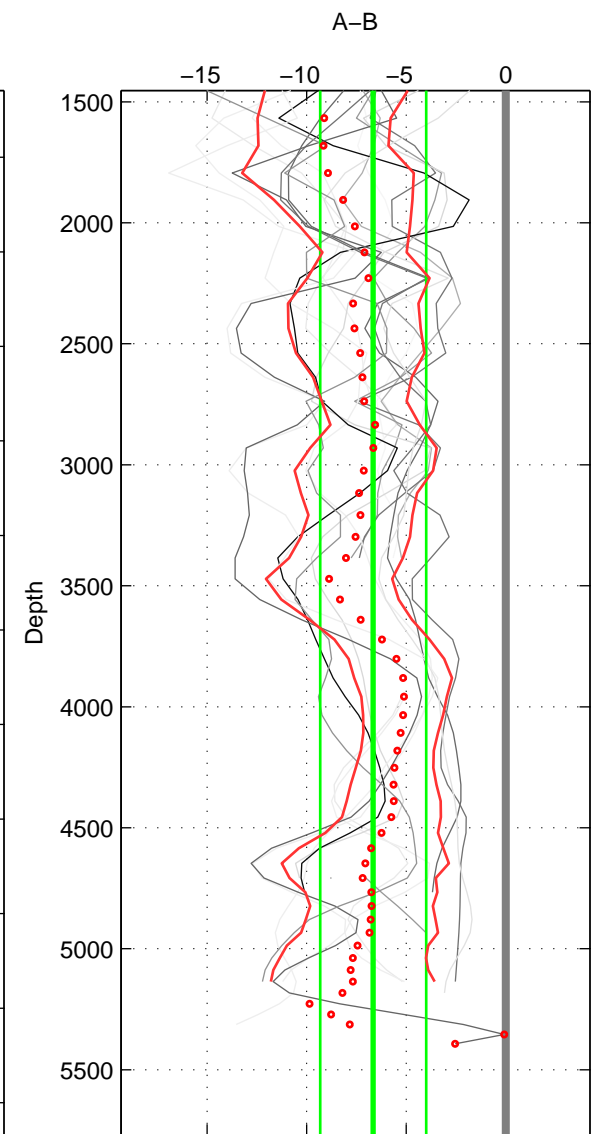

Cruise A (red). Date: Aug 2004 Cruisename: 601-49NZ20040807

Cruise B (blue). Date: Oct 2007 Cruisename: 613-49NZ20071008

\*\*\* "Favourite" values are means of spaces 1 2 3.

	Offset	O.StDev	Ratio	R.Stdev	Rating
SIGMA:	-6.855	2.838	0.997	0.001	5
THETA:	-6.906	2.656	0.997	0.001	5
DEPTH:	-6.658	2.664	0.997	0.001	5
FAV.:	-6.806	2.719	0.997	0.001	5

Profiles of A: 9  
 Profiles of B: 6  
 Diff profs : 15  
 WMoffset (A-B): -6.8552  
 WMoffset stdev: 2.8382  
 WMratio (A/B): 0.99716  
 WMratio stdev: 0.0011747

Quality (1-5): 5

Profiles of A: 9  
 Profiles of B: 6  
 Diff profs : 15  
 WMoffset (A-B): -6.9057  
 WMoffset stdev: 2.6558  
 WMratio (A/B): 0.99714  
 WMratio stdev: 0.0010991

Quality (1-5): 5

Profiles of A: 9  
 Profiles of B: 6  
 Diff profs : 15  
 WMoffset (A-B): -6.6577  
 WMoffset stdev: 2.664  
 WMratio (A/B): 0.99725  
 WMratio stdev: 0.001102

Quality (1-5): 5