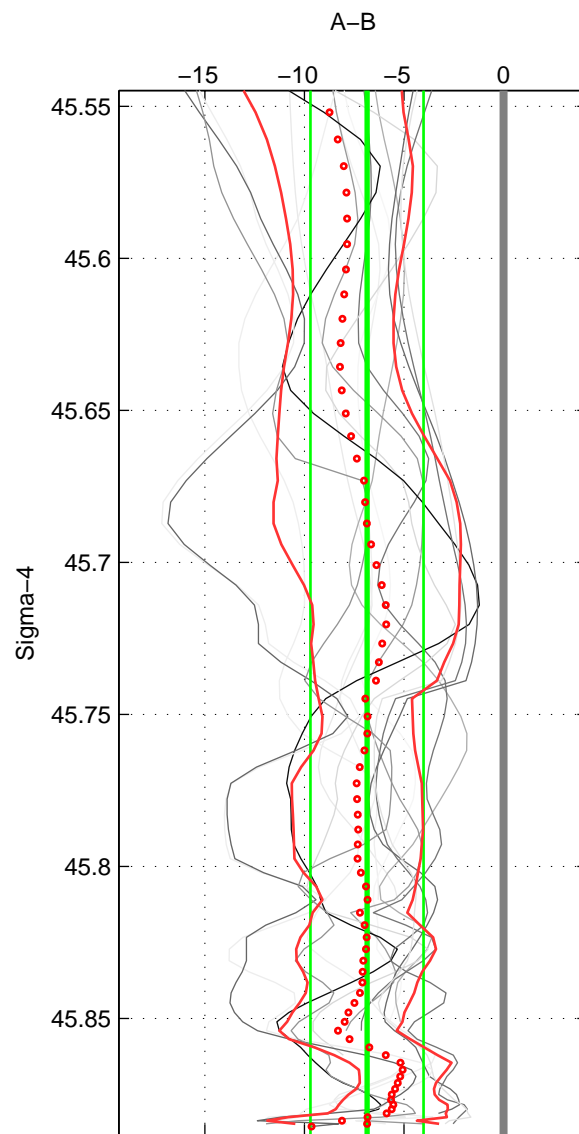

Cruise A (red). Date: Aug 2004 Cruisename: 601-49NZ20040807

Cruise B (blue). Date: Oct 2007 Cruisename: 613-49NZ20071008

\*\*\* "Favourite" values are means of spaces 1 2 3.

	Offset	O.StDev	Ratio	R.Stdev	Rating
SIGMA:	-6.855	2.838	0.997	0.001	5
THETA:	-6.906	2.656	0.997	0.001	5
DEPTH:	-6.658	2.664	0.997	0.001	5
FAV.:	-6.806	2.719	0.997	0.001	5

Profiles of A: 9  
 Profiles of B: 6  
 Diff profs : 15  
 WMoffset (A-B): -6.8552  
 WMoffset stdev: 2.8382  
 WMratio (A/B): 0.99716  
 WMratio stdev: 0.0011747

Quality (1-5): 5

Profiles of A: 9  
 Profiles of B: 6  
 Diff profs : 15  
 WMoffset (A-B): -6.9057  
 WMoffset stdev: 2.6558  
 WMratio (A/B): 0.99714  
 WMratio stdev: 0.0010991

Quality (1-5): 5

Profiles of A: 9  
 Profiles of B: 6  
 Diff profs : 15  
 WMoffset (A-B): -6.6577  
 WMoffset stdev: 2.664  
 WMratio (A/B): 0.99725  
 WMratio stdev: 0.001102

Quality (1-5): 5