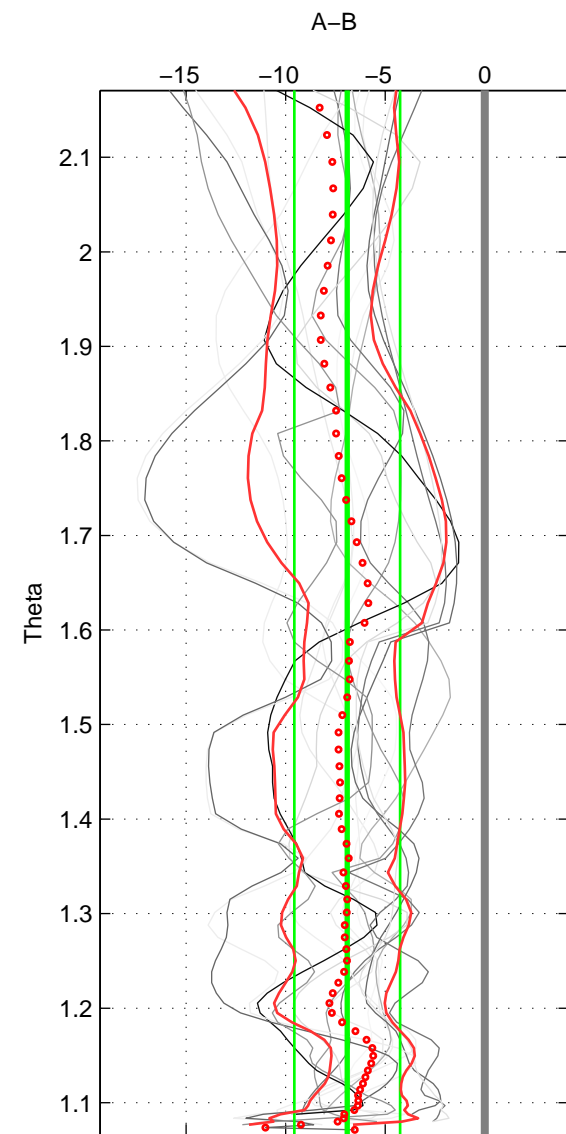

Cruise A (red). Date: Aug 2004 Cruisename: 601-49NZ20040807

Cruise B (blue). Date: Oct 2007 Cruisename: 613-49NZ20071008

\*\*\* "Favourite" values are means of spaces 1 2 3.

	Offset	O.StDev	Ratio	R.Stdev	Rating
SIGMA:	-6.855	2.838	0.997	0.001	5
THETA:	-6.906	2.656	0.997	0.001	5
DEPTH:	-6.658	2.664	0.997	0.001	5
FAV.:	-6.806	2.719	0.997	0.001	5

Profiles of A: 9  
 Profiles of B: 6  
 Diff profs : 15  
 WMoffset (A-B): -6.8552  
 WMoffset stdev: 2.8382  
 WMratio (A/B): 0.99716  
 WMratio stdev: 0.0011747

Quality (1-5): 5

Profiles of A: 9  
 Profiles of B: 6  
 Diff profs : 15  
 WMoffset (A-B): -6.9057  
 WMoffset stdev: 2.6558  
 WMratio (A/B): 0.99714  
 WMratio stdev: 0.0010991

Quality (1-5): 5

Profiles of A: 9  
 Profiles of B: 6  
 Diff profs : 15  
 WMoffset (A-B): -6.6577  
 WMoffset stdev: 2.664  
 WMratio (A/B): 0.99725  
 WMratio stdev: 0.001102

Quality (1-5): 5