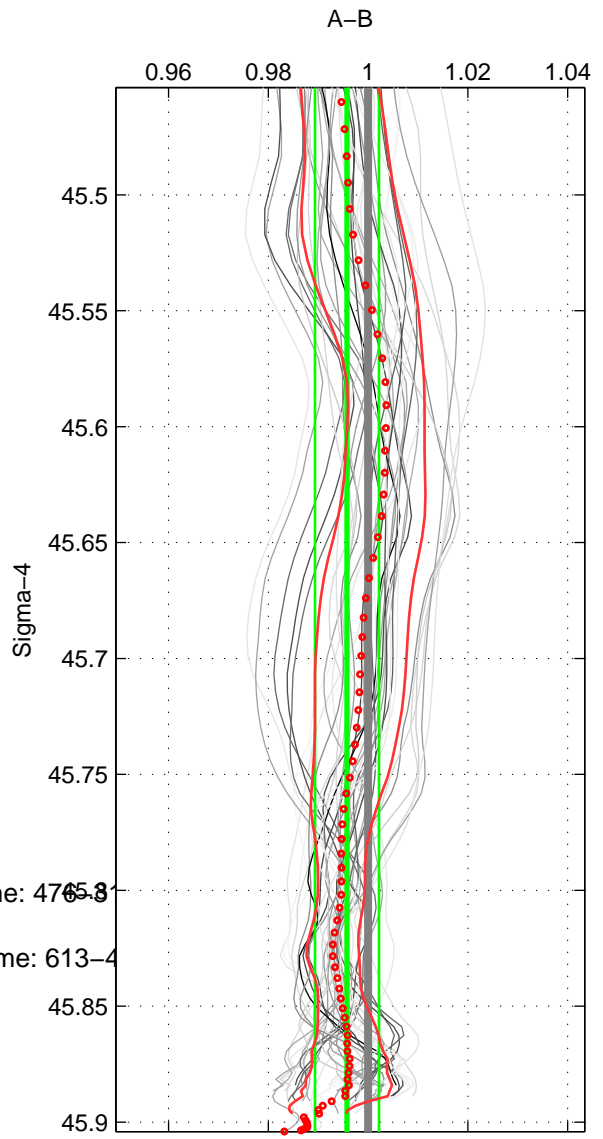

Cruise A (red). Date: Jul 2004 Cruisename: 4765-3

Cruise B (blue). Date: Oct 2007 Cruisename: 613-4

*** "Favourite" values are means of spaces 1 2 3.

	Offset	O.StDev	Ratio	R.Stdev	Rating
SIGMA:	-0.168	0.245	0.996	0.006	5
THETA:	-0.122	0.241	0.997	0.006	5
DEPTH:	-0.279	0.321	0.993	0.009	5
FAV. :	-0.190	0.269	0.995	0.007	5

Profiles of A: 7
 Profiles of B: 7
 Diff profs : 37
 WMoffset (A-B): -0.16833
 WMoffset stdev: 0.24507
 WMratio (A/B): 0.99577
 WMratio stdev: 0.006418

Quality (1-5): 5

Profiles of A: 7
 Profiles of B: 7
 Diff profs : 37
 WMoffset (A-B): -0.12202
 WMoffset stdev: 0.24121
 WMratio (A/B): 0.99694
 WMratio stdev: 0.0063375

Quality (1-5): 5

Profiles of A: 7
 Profiles of B: 7
 Diff profs : 37
 WMoffset (A-B): -0.27855
 WMoffset stdev: 0.32083
 WMratio (A/B): 0.99264
 WMratio stdev: 0.0085541

Quality (1-5): 5