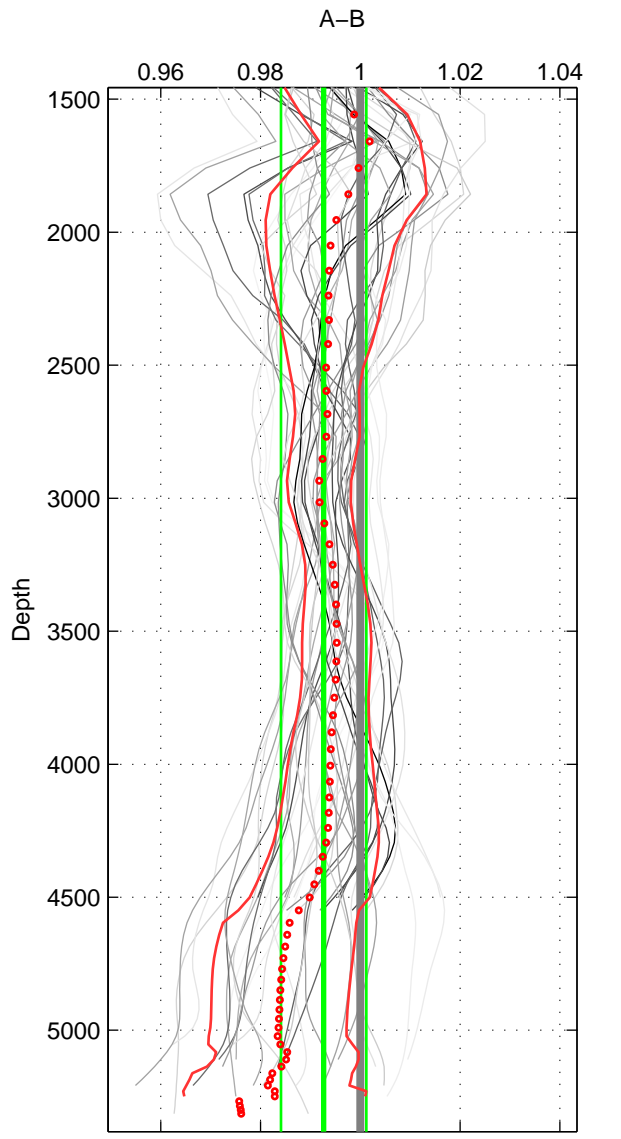

Cruise A (red). Date: Jul 2004 Cruisename: 4765-3

Cruise B (blue). Date: Oct 2007 Cruisename: 613-4

*** "Favourite" values are means of spaces 1 2 3.

	Offset	O.StDev	Ratio	R.Stdev	Rating
SIGMA:	-0.168	0.245	0.996	0.006	5
THETA:	-0.122	0.241	0.997	0.006	5
DEPTH:	-0.279	0.321	0.993	0.009	5
FAV. :	-0.190	0.269	0.995	0.007	5

Profiles of A: 7
 Profiles of B: 7
 Diff profs : 37
 WMoffset (A-B): -0.16833
 WMoffset stdev: 0.24507
 WMratio (A/B): 0.99577
 WMratio stdev: 0.006418

Quality (1-5): 5

Profiles of A: 7
 Profiles of B: 7
 Diff profs : 37
 WMoffset (A-B): -0.12202
 WMoffset stdev: 0.24121
 WMratio (A/B): 0.99694
 WMratio stdev: 0.0063375

Quality (1-5): 5

Profiles of A: 7
 Profiles of B: 7
 Diff profs : 37
 WMoffset (A-B): -0.27855
 WMoffset stdev: 0.32083
 WMratio (A/B): 0.99264
 WMratio stdev: 0.0085541

Quality (1-5): 5