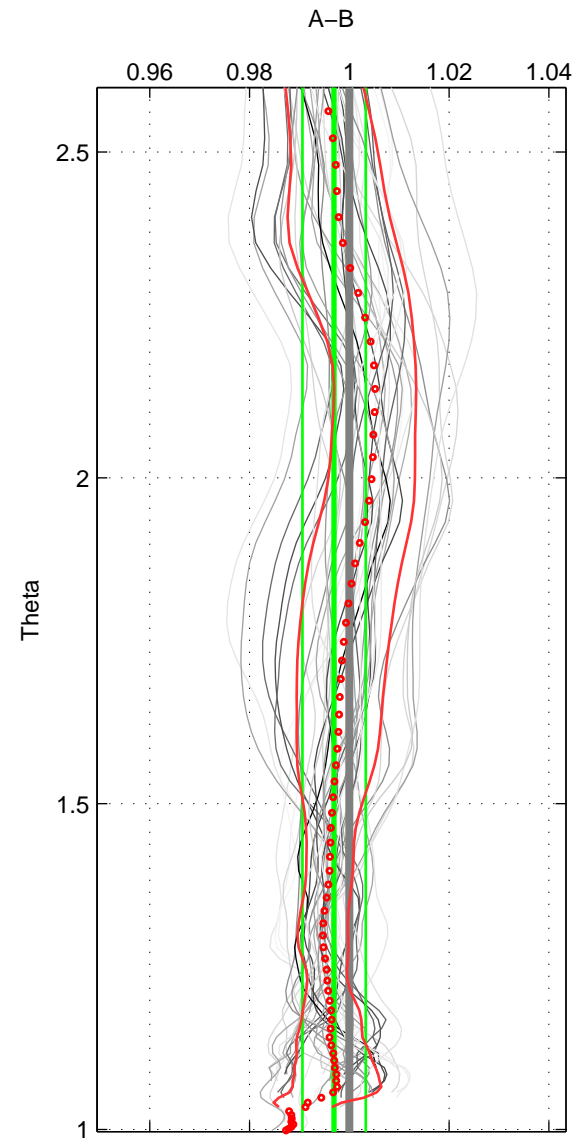

Cruise A (red). Date: Jul 2004 Cruisename: 4765-3

Cruise B (blue). Date: Oct 2007 Cruisename: 613-4

*** "Favourite" values are means of spaces 1 2 3.

	Offset	O.StDev	Ratio	R.Stdev	Rating
SIGMA:	-0.168	0.245	0.996	0.006	5
THETA:	-0.122	0.241	0.997	0.006	5
DEPTH:	-0.279	0.321	0.993	0.009	5
FAV. :	-0.190	0.269	0.995	0.007	5

Profiles of A: 7
 Profiles of B: 7
 Diff profs : 37
 WMoffset (A-B): -0.16833
 WMoffset stdev: 0.24507
 WMratio (A/B): 0.99577
 WMratio stdev: 0.006418

Quality (1-5): 5

Profiles of A: 7
 Profiles of B: 7
 Diff profs : 37
 WMoffset (A-B): -0.12202
 WMoffset stdev: 0.24121
 WMratio (A/B): 0.99694
 WMratio stdev: 0.0063375

Quality (1-5): 5

Profiles of A: 7
 Profiles of B: 7
 Diff profs : 37
 WMoffset (A-B): -0.27855
 WMoffset stdev: 0.32083
 WMratio (A/B): 0.99264
 WMratio stdev: 0.0085541

Quality (1-5): 5