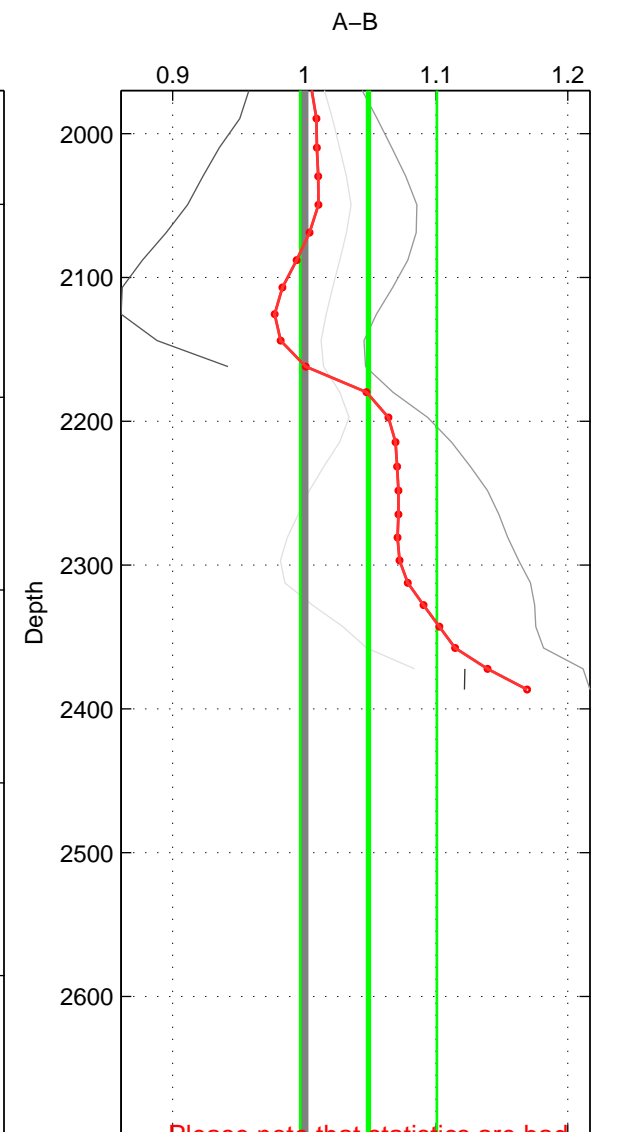

Cruise A (red). Date: Aug 1997 Cruisename: 63-34AR19970805

Cruise B (blue). Date: Nov 1972 Cruisename: 219-316N19720718.1

\*\*\* "Favourite" values are means of spaces 1 2.

	Offset	O.StDev	Ratio	R.Stdev	Rating
SIGMA:	-0.751	0.336	0.950	0.022	2
THETA:	-0.630	0.325	0.958	0.022	2
DEPTH:	0.695	0.731	1.049	0.052	1
FAV. :	-0.691	0.330	0.954	0.022	2

Profiles of A: 7  
 Profiles of B: 1  
 Diff profs : 4  
 WMoffset (A-B): -0.75128  
 WMoffset stdev: 0.33577  
 WMratio (A/B): 0.94989  
 WMratio stdev: 0.022462

Quality (1-5): 2

Profiles of A: 7  
 Profiles of B: 1  
 Diff profs : 4  
 WMoffset (A-B): -0.63041  
 WMoffset stdev: 0.32513  
 WMratio (A/B): 0.95771  
 WMratio stdev: 0.021917

Quality (1-5): 2

Profiles of A: 7  
 Profiles of B: 1  
 Diff profs : 4  
 WMoffset (A-B): 0.69472  
 WMoffset stdev: 0.73133  
 WMratio (A/B): 1.0487  
 WMratio stdev: 0.051894

Quality (1-5): 1

Please note that statistics are bad.