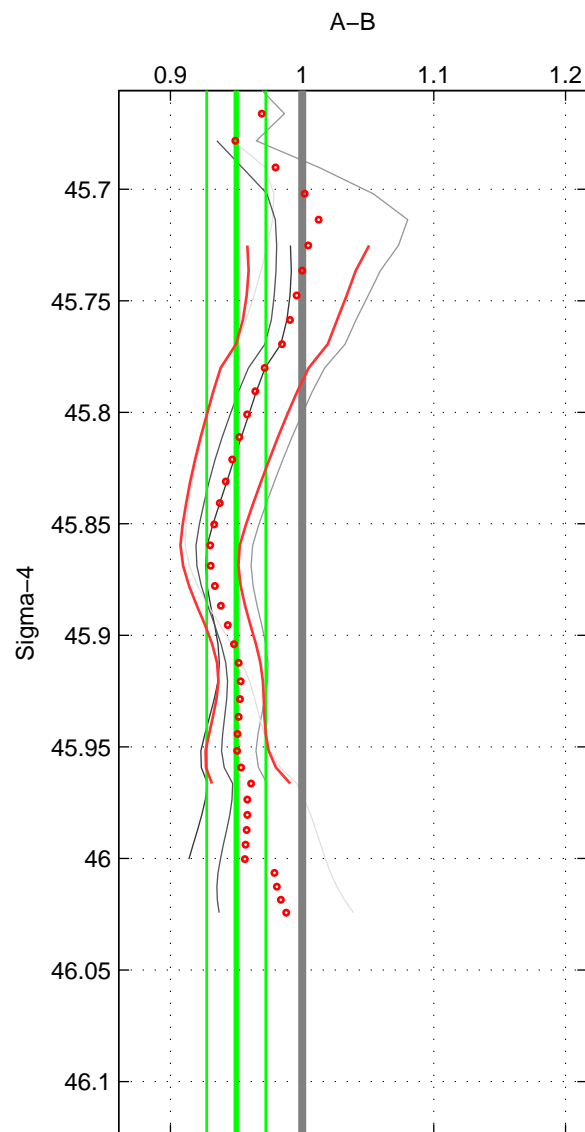

Cruise A (red). Date: Aug 1997 Cruisename: 63-34AR19970805

Cruise B (blue). Date: Nov 1972 Cruisename: 219-316N19720718.1

\*\*\* "Favourite" values are means of spaces 1 2.

	Offset	O.StDev	Ratio	R.Stdev	Rating
SIGMA:	-0.751	0.336	0.950	0.022	2
THETA:	-0.630	0.325	0.958	0.022	2
DEPTH:	0.695	0.731	1.049	0.052	1
FAV. :	-0.691	0.330	0.954	0.022	2

Profiles of A: 7  
 Profiles of B: 1  
 Diff profs : 4  
 WMoffset (A-B): -0.75128  
 WMoffset stdev: 0.33577  
 WMratio (A/B): 0.94989  
 WMratio stdev: 0.022462

Quality (1-5): 2

Profiles of A: 7  
 Profiles of B: 1  
 Diff profs : 4  
 WMoffset (A-B): -0.63041  
 WMoffset stdev: 0.32513  
 WMratio (A/B): 0.95771  
 WMratio stdev: 0.021917

Quality (1-5): 2

Profiles of A: 7  
 Profiles of B: 1  
 Diff profs : 4  
 WMoffset (A-B): 0.69472  
 WMoffset stdev: 0.73133  
 WMratio (A/B): 1.0487  
 WMratio stdev: 0.051894

Quality (1-5): 1

Please note that statistics are bad.