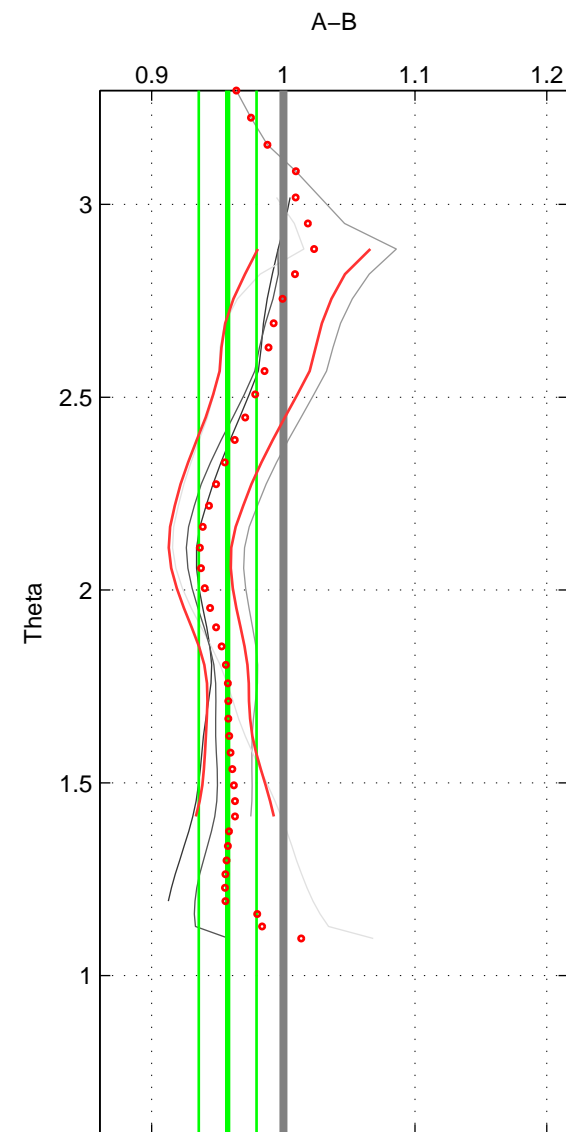

Cruise A (red). Date: Aug 1997 Cruisename: 63-34AR19970805

Cruise B (blue). Date: Nov 1972 Cruisename: 219-316N19720718.1

\*\*\* "Favourite" values are means of spaces 1 2.

	Offset	O.StDev	Ratio	R.Stdev	Rating
SIGMA:	-0.751	0.336	0.950	0.022	2
THETA:	-0.630	0.325	0.958	0.022	2
DEPTH:	0.695	0.731	1.049	0.052	1
FAV. :	-0.691	0.330	0.954	0.022	2

Profiles of A: 7  
 Profiles of B: 1  
 Diff profs : 4  
 WMoffset (A-B): -0.75128  
 WMoffset stdev: 0.33577  
 WMratio (A/B): 0.94989  
 WMratio stdev: 0.022462

Quality (1-5): 2

Profiles of A: 7  
 Profiles of B: 1  
 Diff profs : 4  
 WMoffset (A-B): -0.63041  
 WMoffset stdev: 0.32513  
 WMratio (A/B): 0.95771  
 WMratio stdev: 0.021917

Quality (1-5): 2

Profiles of A: 7  
 Profiles of B: 1  
 Diff profs : 4  
 WMoffset (A-B): 0.69472  
 WMoffset stdev: 0.73133  
 WMratio (A/B): 1.0487  
 WMratio stdev: 0.051894

Quality (1-5): 1

Please note that statistics are bad.