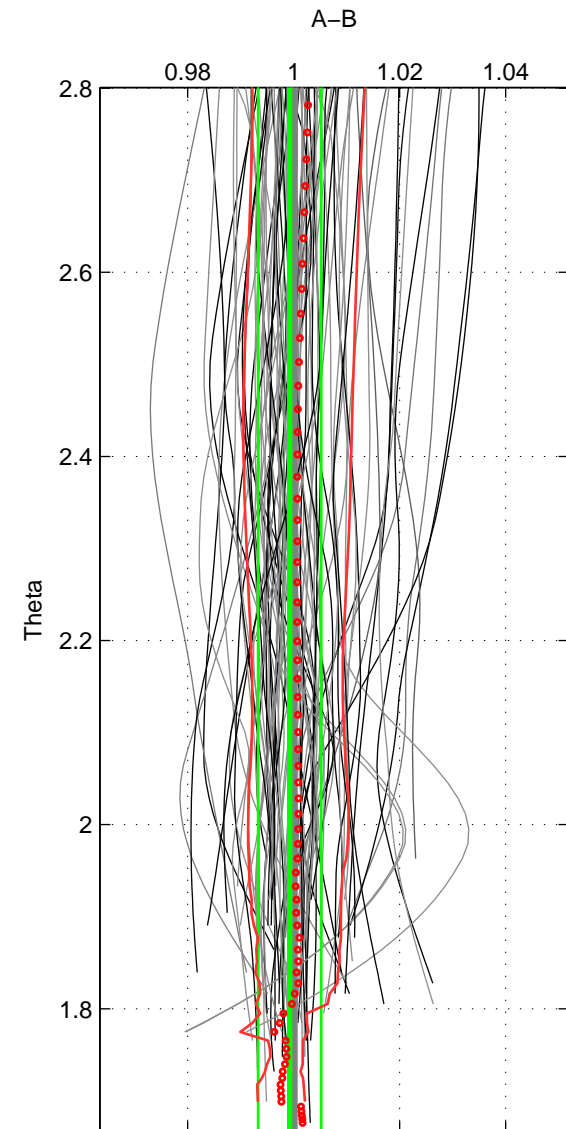

Cruise A (red). Date: May 2002 Cruisename: 696-49UP20020424

Cruise B (blue). Date: Jul 2002 Cruisename: 697-49UP20020620

*** "Favourite" values are means of spaces 1 2 3.

	Offset	O.StDev	Ratio	R.Stdev	Rating
SIGMA:	-0.025	0.230	0.999	0.006	4
THETA:	-0.032	0.243	0.999	0.006	4
DEPTH:	-0.006	0.397	1.000	0.010	4
FAV. :	-0.021	0.290	1.000	0.007	4

Profiles of A: 37
 Profiles of B: 35
 Diff profs : 86
 WMoffset (A-B): -0.02493
 WMoffset stdev: 0.22963
 WMratio (A/B): 0.99942
 WMratio stdev: 0.0056248

Quality (1-5): 4

Profiles of A: 37
 Profiles of B: 35
 Diff profs : 86
 WMoffset (A-B): -0.032187
 WMoffset stdev: 0.24349
 WMratio (A/B): 0.99924
 WMratio stdev: 0.0059482

Quality (1-5): 4

Profiles of A: 37
 Profiles of B: 35
 Diff profs : 86
 WMoffset (A-B): -0.0061347
 WMoffset stdev: 0.39661
 WMratio (A/B): 0.99991
 WMratio stdev: 0.0096536

Quality (1-5): 4