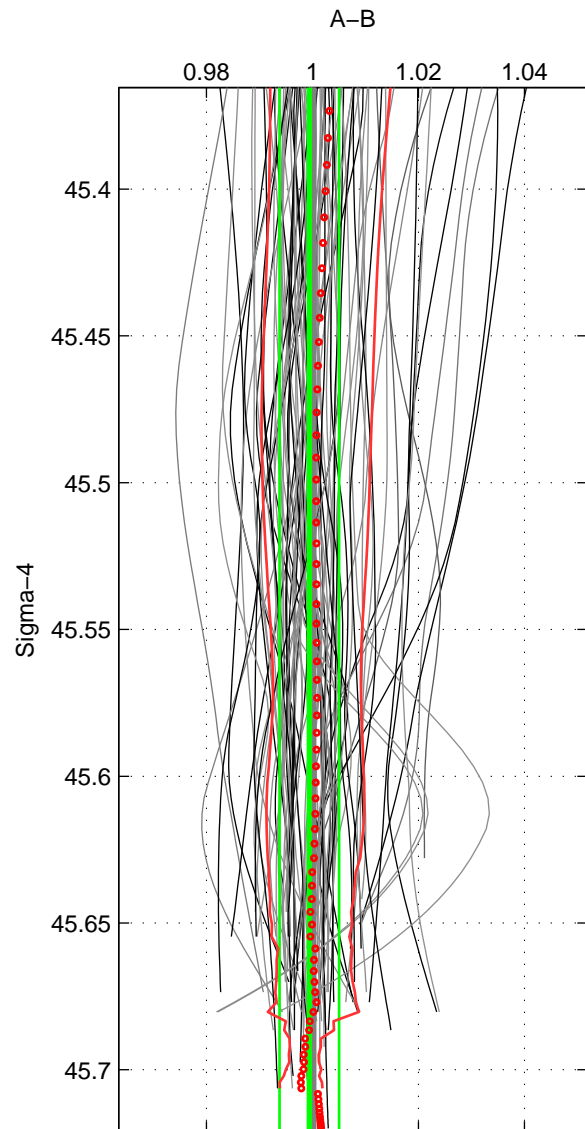

Cruise A (red). Date: May 2002 Cruisename: 696-49UP20020424

Cruise B (blue). Date: Jul 2002 Cruisename: 697-49UP20020620

*** "Favourite" values are means of spaces 1 2 3.

	Offset	O.StDev	Ratio	R.Stdev	Rating
SIGMA:	-0.025	0.230	0.999	0.006	4
THETA:	-0.032	0.243	0.999	0.006	4
DEPTH:	-0.006	0.397	1.000	0.010	4
FAV. :	-0.021	0.290	1.000	0.007	4

Profiles of A: 37
 Profiles of B: 35
 Diff profs : 86
 WMoffset (A-B): -0.02493
 WMoffset stdev: 0.22963
 WMratio (A/B): 0.99942
 WMratio stdev: 0.0056248

Quality (1-5): 4

Profiles of A: 37
 Profiles of B: 35
 Diff profs : 86
 WMoffset (A-B): -0.032187
 WMoffset stdev: 0.24349
 WMratio (A/B): 0.99924
 WMratio stdev: 0.0059482

Quality (1-5): 4

Profiles of A: 37
 Profiles of B: 35
 Diff profs : 86
 WMoffset (A-B): -0.0061347
 WMoffset stdev: 0.39661
 WMratio (A/B): 0.99991
 WMratio stdev: 0.0096536

Quality (1-5): 4