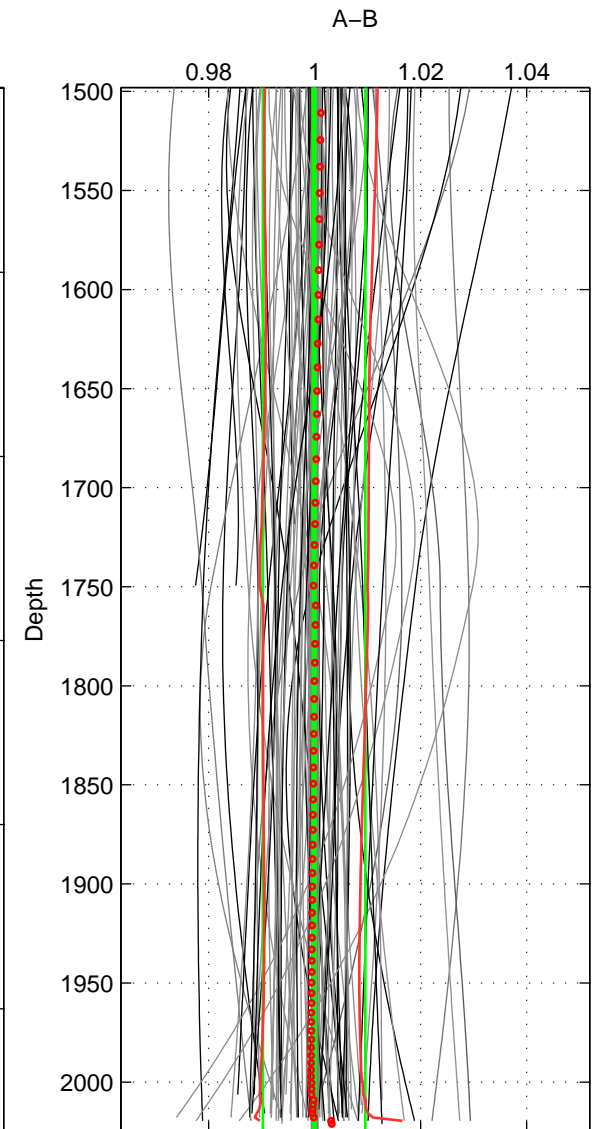

Cruise A (red). Date: May 2002 Cruisename: 696-49UP20020424

Cruise B (blue). Date: Jul 2002 Cruisename: 697-49UP20020620

*** "Favourite" values are means of spaces 1 2 3.

	Offset	O.StDev	Ratio	R.Stdev	Rating
SIGMA:	-0.025	0.230	0.999	0.006	4
THETA:	-0.032	0.243	0.999	0.006	4
DEPTH:	-0.006	0.397	1.000	0.010	4
FAV. :	-0.021	0.290	1.000	0.007	4

Profiles of A: 37
 Profiles of B: 35
 Diff profs : 86
 WMoffset (A-B): -0.02493
 WMoffset stdev: 0.22963
 WMratio (A/B): 0.99942
 WMratio stdev: 0.0056248

Quality (1-5): 4

Profiles of A: 37
 Profiles of B: 35
 Diff profs : 86
 WMoffset (A-B): -0.032187
 WMoffset stdev: 0.24349
 WMratio (A/B): 0.99924
 WMratio stdev: 0.0059482

Quality (1-5): 4

Profiles of A: 37
 Profiles of B: 35
 Diff profs : 86
 WMoffset (A-B): -0.0061347
 WMoffset stdev: 0.39661
 WMratio (A/B): 0.99991
 WMratio stdev: 0.0096536

Quality (1-5): 4