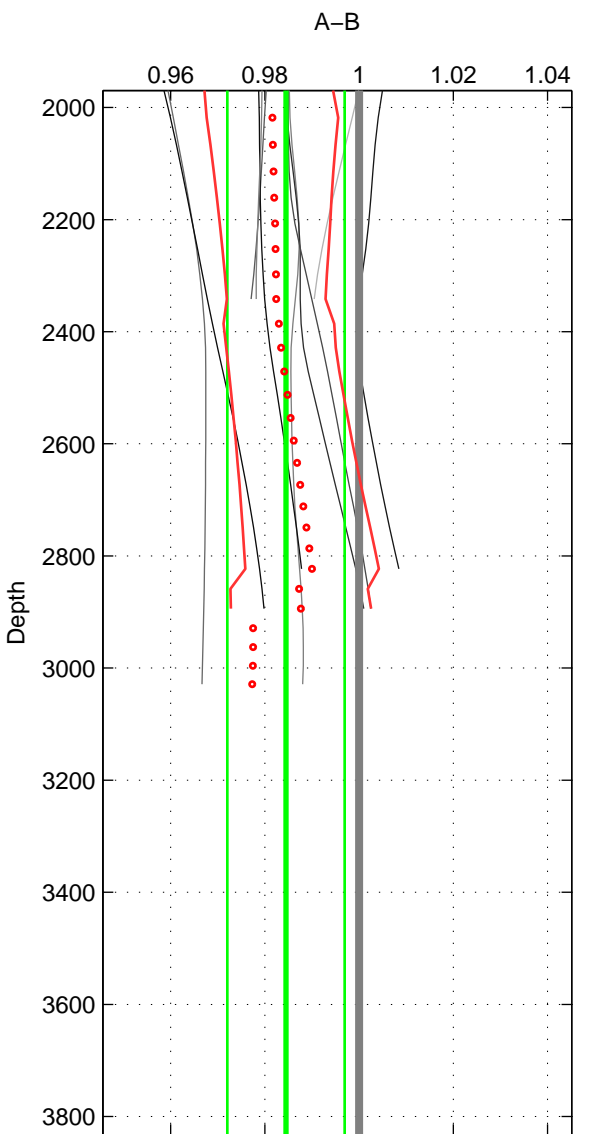

Cruise A (red). Date: May 2002 Cruisename: 51-32H120020505

Cruise B (blue). Date: Sep 2002 Cruisename: 67-49NZ20020822

*** "Favourite" values are means of spaces 1 2 3.

	Offset	O.StDev	Ratio	R.Stdev	Rating
SIGMA:	-0.173	0.201	0.988	0.014	2
THETA:	-0.111	0.188	0.992	0.013	2
DEPTH:	-0.227	0.183	0.984	0.012	2
FAV.:	-0.170	0.191	0.988	0.013	2

Profiles of A: 3
 Profiles of B: 5
 Diff profs : 13
 WMoffset (A-B): -0.17265
 WMoffset stdev: 0.2011
 WMratio (A/B): 0.98813
 WMratio stdev: 0.013842

Quality (1-5): 2

Profiles of A: 3
 Profiles of B: 5
 Diff profs : 13
 WMoffset (A-B): -0.11122
 WMoffset stdev: 0.18751
 WMratio (A/B): 0.9923
 WMratio stdev: 0.012973

Quality (1-5): 2

Profiles of A: 3
 Profiles of B: 5
 Diff profs : 13
 WMoffset (A-B): -0.22665
 WMoffset stdev: 0.18321
 WMratio (A/B): 0.98449
 WMratio stdev: 0.012441

Quality (1-5): 2