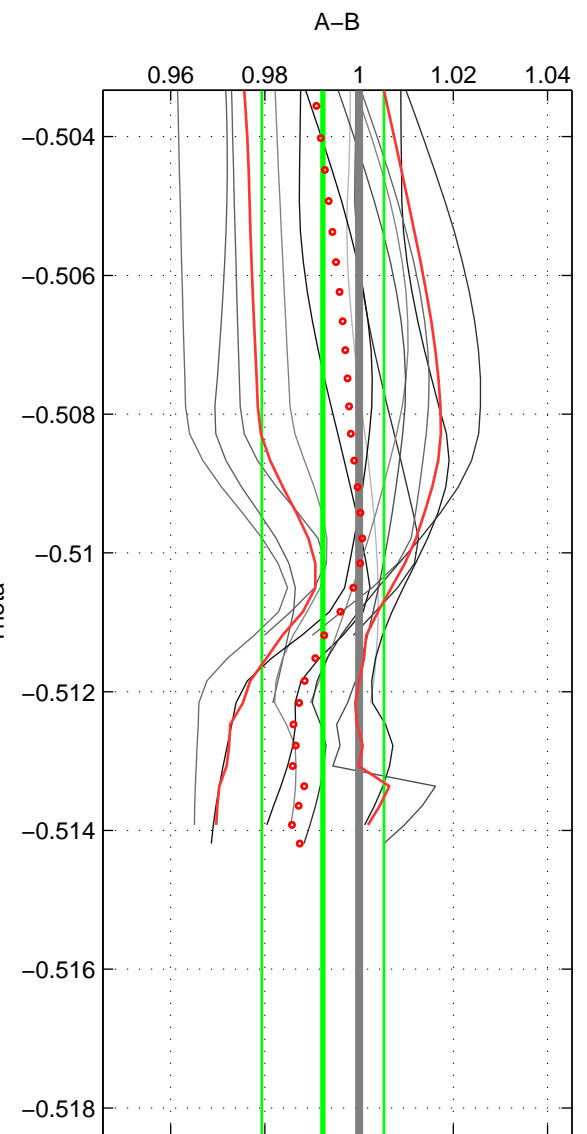

Cruise A (red). Date: May 2002 Cruisename: 51-32H120020505

Cruise B (blue). Date: Sep 2002 Cruisename: 67-49NZ20020822

*** "Favourite" values are means of spaces 1 2 3.

	Offset	O.StDev	Ratio	R.Stdev	Rating
SIGMA:	-0.173	0.201	0.988	0.014	2
THETA:	-0.111	0.188	0.992	0.013	2
DEPTH:	-0.227	0.183	0.984	0.012	2
FAV.:	-0.170	0.191	0.988	0.013	2

Profiles of A: 3
 Profiles of B: 5
 Diff profs : 13
 WMoffset (A-B): -0.17265
 WMoffset stdev: 0.2011
 WMratio (A/B): 0.98813
 WMratio stdev: 0.013842

Quality (1-5): 2

Profiles of A: 3
 Profiles of B: 5
 Diff profs : 13
 WMoffset (A-B): -0.11122
 WMoffset stdev: 0.18751
 WMratio (A/B): 0.9923
 WMratio stdev: 0.012973

Quality (1-5): 2

Profiles of A: 3
 Profiles of B: 5
 Diff profs : 13
 WMoffset (A-B): -0.22665
 WMoffset stdev: 0.18321
 WMratio (A/B): 0.98449
 WMratio stdev: 0.012441

Quality (1-5): 2