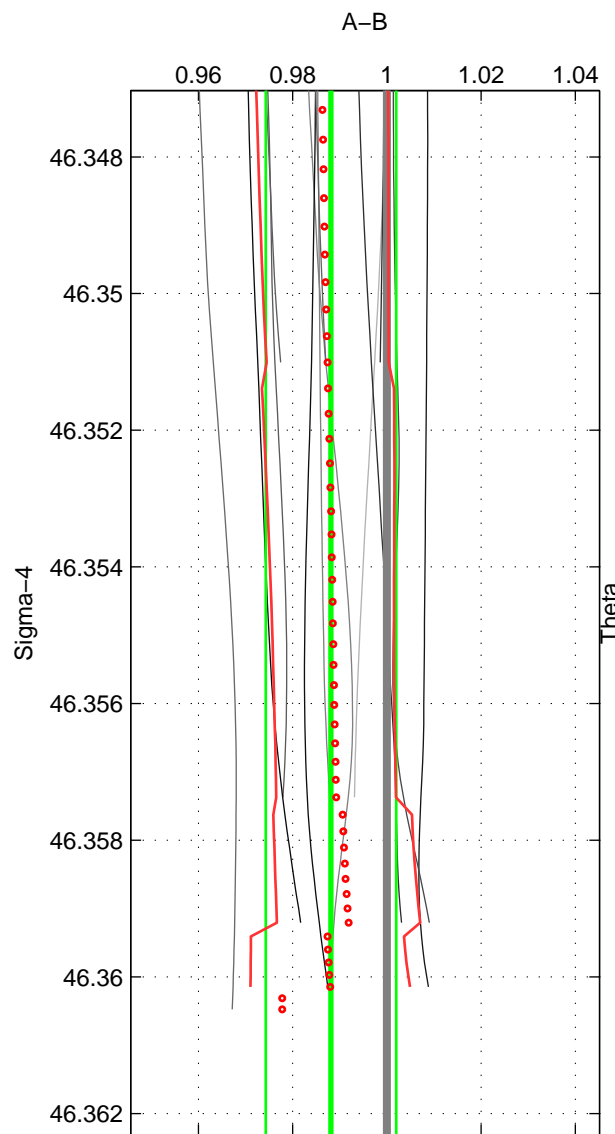

Cruise A (red). Date: May 2002 Cruisename: 51-32H120020505

Cruise B (blue). Date: Sep 2002 Cruisename: 67-49NZ20020822

*** "Favourite" values are means of spaces 1 2 3.

	Offset	O.StDev	Ratio	R.Stdev	Rating
SIGMA:	-0.173	0.201	0.988	0.014	2
THETA:	-0.111	0.188	0.992	0.013	2
DEPTH:	-0.227	0.183	0.984	0.012	2
FAV.:	-0.170	0.191	0.988	0.013	2

Profiles of A: 3
 Profiles of B: 5
 Diff profs : 13
 WMoffset (A-B): -0.17265
 WMoffset stdev: 0.2011
 WMratio (A/B): 0.98813
 WMratio stdev: 0.013842

Quality (1-5): 2

Profiles of A: 3
 Profiles of B: 5
 Diff profs : 13
 WMoffset (A-B): -0.11122
 WMoffset stdev: 0.18751
 WMratio (A/B): 0.9923
 WMratio stdev: 0.012973

Quality (1-5): 2

Profiles of A: 3
 Profiles of B: 5
 Diff profs : 13
 WMoffset (A-B): -0.22665
 WMoffset stdev: 0.18321
 WMratio (A/B): 0.98449
 WMratio stdev: 0.012441

Quality (1-5): 2