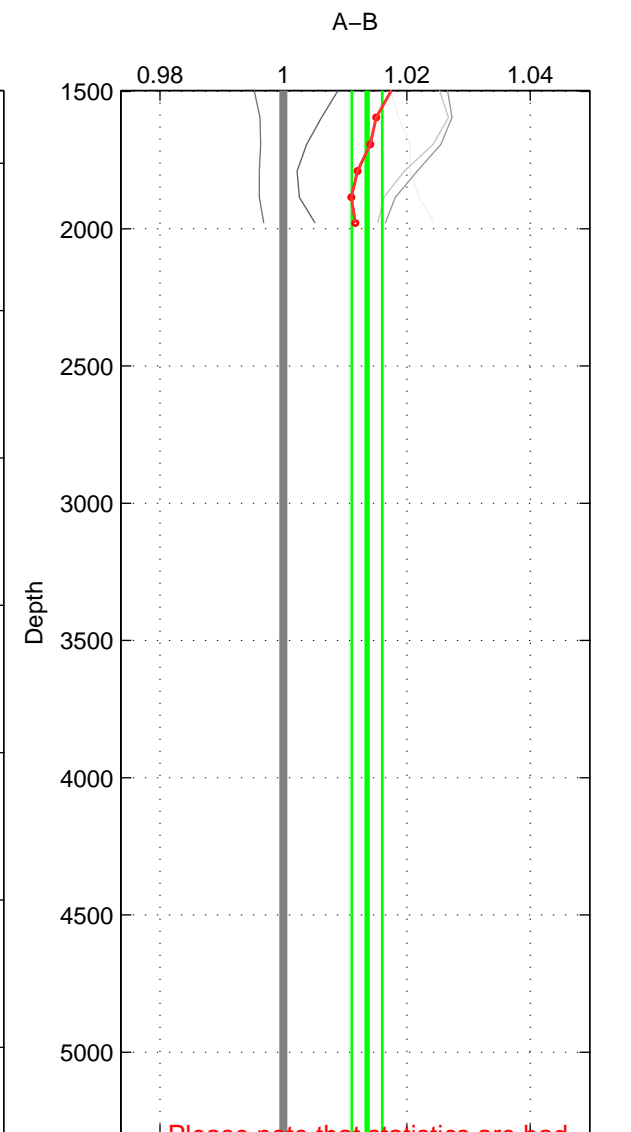

Cruise A (red). Date: Jan 2000 Cruisename: 588-49NZ20000105

Cruise B (blue). Date: Oct 1998 Cruisename: 686-49UP19980916

\*\*\* "Favourite" values are means of spaces 1 2.

	Offset	O.StDev	Ratio	R.Stdev	Rating
SIGMA:	0.519	0.665	1.012	0.016	4
THETA:	0.508	0.629	1.012	0.015	4
DEPTH:	0.566	0.110	1.014	0.002	3
FAV.:	0.514	0.647	1.012	0.015	4

Profiles of A: 4  
 Profiles of B: 5  
 Diff profs : 6  
 WMoffset (A-B): 0.51904  
 WMoffset stdev: 0.66475  
 WMratio (A/B): 1.0124  
 WMratio stdev: 0.015657

Quality (1-5): 4

Profiles of A: 4  
 Profiles of B: 5  
 Diff profs : 6  
 WMoffset (A-B): 0.50811  
 WMoffset stdev: 0.6287  
 WMratio (A/B): 1.0124  
 WMratio stdev: 0.015049

Quality (1-5): 4

Profiles of A: 4  
 Profiles of B: 5  
 Diff profs : 6  
 WMoffset (A-B): 0.56581  
 WMoffset stdev: 0.10978  
 WMratio (A/B): 1.0136  
 WMratio stdev: 0.0024701

Quality (1-5): 3

Please note that statistics are bad.