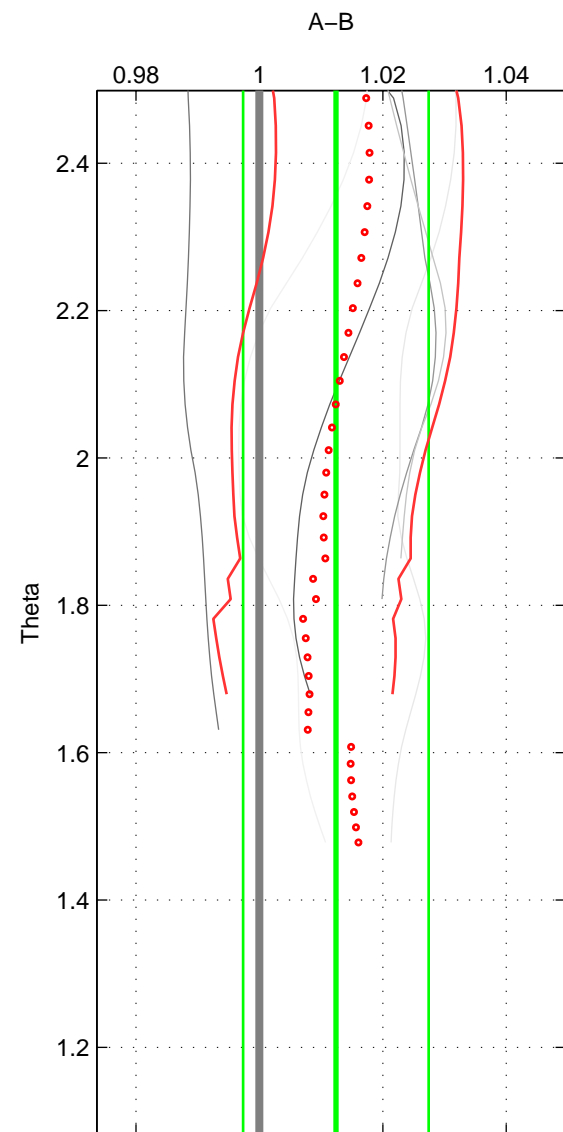

Cruise A (red). Date: Jan 2000 Cruisename: 588-49NZ20000105

Cruise B (blue). Date: Oct 1998 Cruisename: 686-49UP19980916

\*\*\* "Favourite" values are means of spaces 1 2.

	Offset	O.StDev	Ratio	R.Stdev	Rating
SIGMA:	0.519	0.665	1.012	0.016	4
THETA:	0.508	0.629	1.012	0.015	4
DEPTH:	0.566	0.110	1.014	0.002	3
FAV.:	0.514	0.647	1.012	0.015	4

Profiles of A: 4  
 Profiles of B: 5  
 Diff profs : 6  
 WMoffset (A-B): 0.51904  
 WMoffset stdev: 0.66475  
 WMratio (A/B): 1.0124  
 WMratio stdev: 0.015657

Quality (1-5): 4

Profiles of A: 4  
 Profiles of B: 5  
 Diff profs : 6  
 WMoffset (A-B): 0.50811  
 WMoffset stdev: 0.6287  
 WMratio (A/B): 1.0124  
 WMratio stdev: 0.015049

Quality (1-5): 4

Profiles of A: 4  
 Profiles of B: 5  
 Diff profs : 6  
 WMoffset (A-B): 0.56581  
 WMoffset stdev: 0.10978  
 WMratio (A/B): 1.0136  
 WMratio stdev: 0.0024701

Quality (1-5): 3

Please note that statistics are bad.