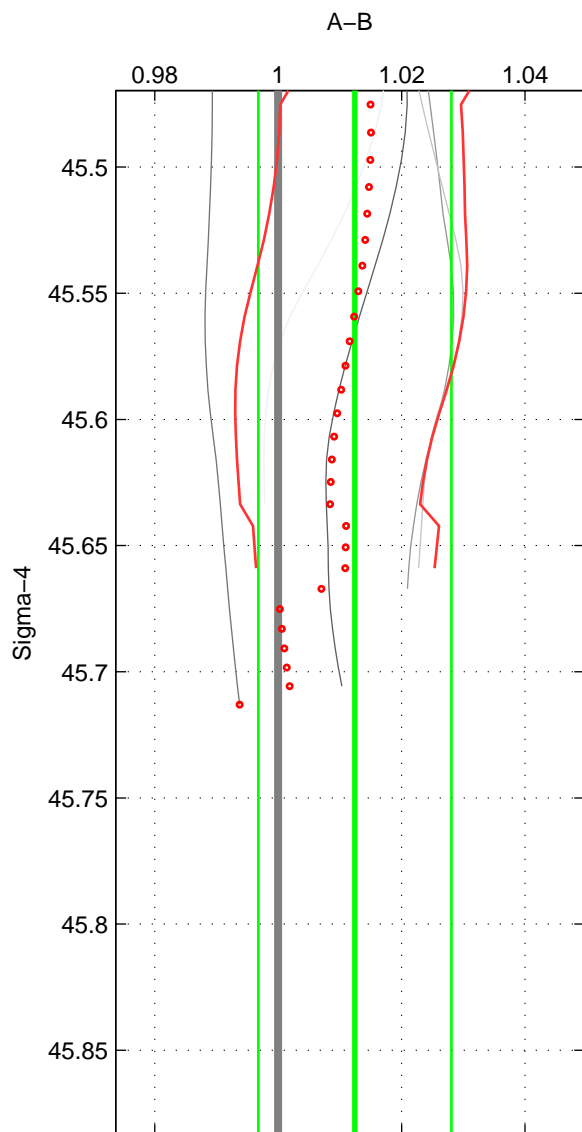

Cruise A (red). Date: Jan 2000 Cruisename: 588-49NZ20000105

Cruise B (blue). Date: Oct 1998 Cruisename: 686-49UP19980916

\*\*\* "Favourite" values are means of spaces 1 2.

	Offset	O.StDev	Ratio	R.Stdev	Rating
SIGMA:	0.519	0.665	1.012	0.016	4
THETA:	0.508	0.629	1.012	0.015	4
DEPTH:	0.566	0.110	1.014	0.002	3
FAV.:	0.514	0.647	1.012	0.015	4

Profiles of A: 4  
 Profiles of B: 5  
 Diff profs : 6  
 WMoffset (A-B): 0.51904  
 WMoffset stdev: 0.66475  
 WMratio (A/B): 1.0124  
 WMratio stdev: 0.015657

Quality (1-5): 4

Profiles of A: 4  
 Profiles of B: 5  
 Diff profs : 6  
 WMoffset (A-B): 0.50811  
 WMoffset stdev: 0.6287  
 WMratio (A/B): 1.0124  
 WMratio stdev: 0.015049

Quality (1-5): 4

Profiles of A: 4  
 Profiles of B: 5  
 Diff profs : 6  
 WMoffset (A-B): 0.56581  
 WMoffset stdev: 0.10978  
 WMratio (A/B): 1.0136  
 WMratio stdev: 0.0024701

Quality (1-5): 3

Please note that statistics are bad.