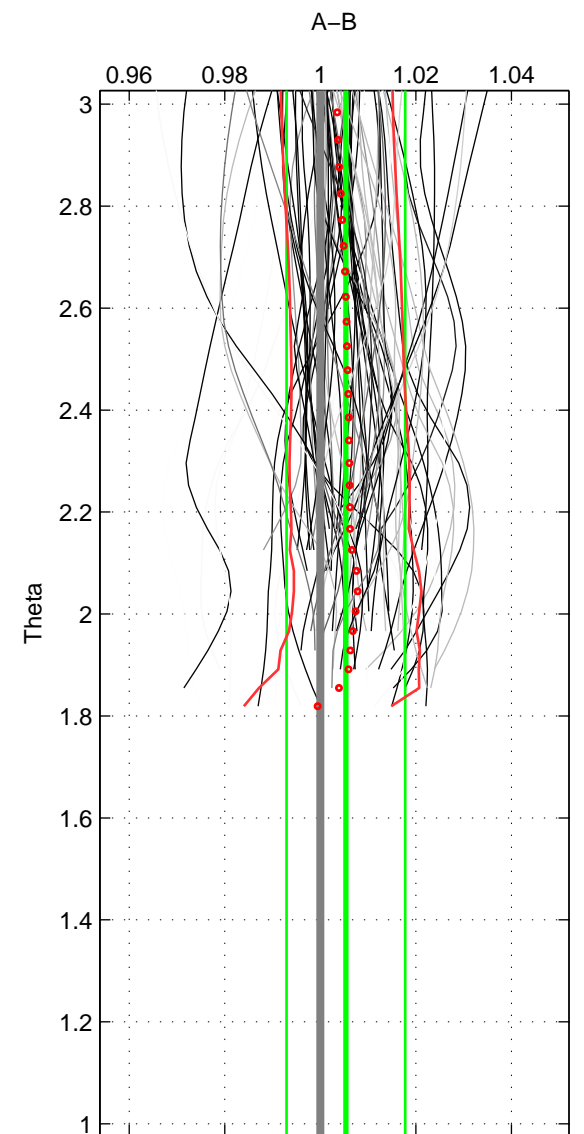

Cruise A (red). Date: Jul 2005 Cruisename: 669-49UF20050615

Cruise B (blue). Date: Feb 2007 Cruisename: 714-49UP20070118

*** "Favourite" values are means of spaces 1 2.

	Offset	O.StDev	Ratio	R.Stdev	Rating
SIGMA:	0.199	0.484	1.005	0.012	5
THETA:	0.218	0.515	1.005	0.012	5
DEPTH:	0.193	0.029	1.005	0.001	3
FAV.:	0.208	0.499	1.005	0.012	5

Profiles of A: 42
 Profiles of B: 42
 Diff profs : 77
 WMoffset (A-B): 0.19896
 WMoffset stdev: 0.48393
 WMratio (A/B): 1.0049
 WMratio stdev: 0.011728

Quality (1-5): 5

Profiles of A: 42
 Profiles of B: 42
 Diff profs : 77
 WMoffset (A-B): 0.21793
 WMoffset stdev: 0.51501
 WMratio (A/B): 1.0054
 WMratio stdev: 0.012436

Quality (1-5): 5

Profiles of A: 42
 Profiles of B: 42
 Diff profs : 77
 WMoffset (A-B): 0.19349
 WMoffset stdev: 0.028947
 WMratio (A/B): 1.0048
 WMratio stdev: 0.00072194

Quality (1-5): 3

Please note that statistics are bad.