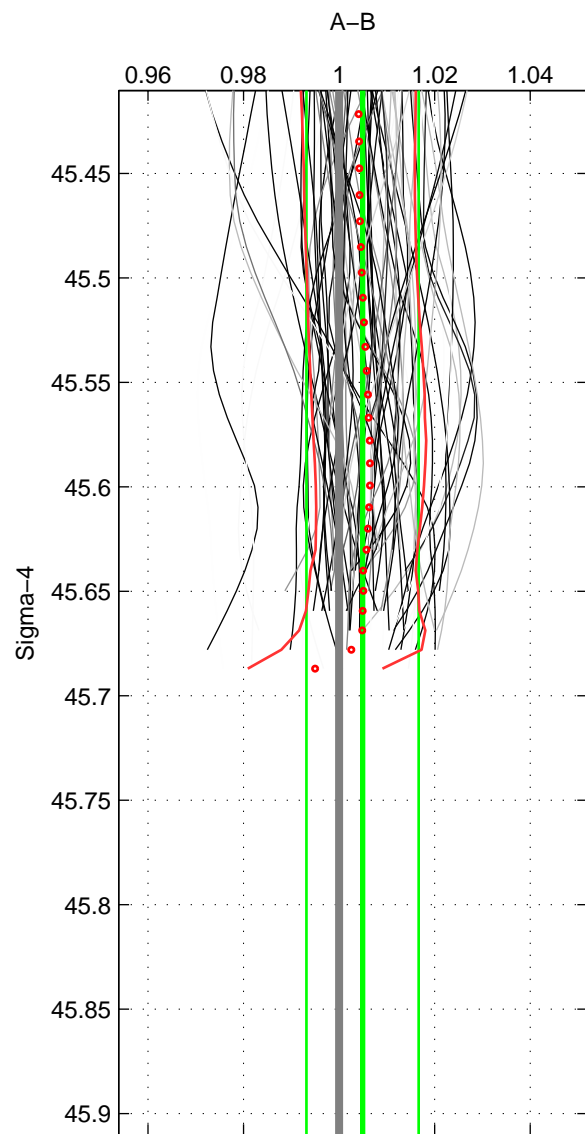

Cruise A (red). Date: Jul 2005 Cruisename: 669-49UF20050615

Cruise B (blue). Date: Feb 2007 Cruisename: 714-49UP20070118

*** "Favourite" values are means of spaces 1 2.

	Offset	O.StDev	Ratio	R.Stdev	Rating
SIGMA:	0.199	0.484	1.005	0.012	5
THETA:	0.218	0.515	1.005	0.012	5
DEPTH:	0.193	0.029	1.005	0.001	3
FAV.:	0.208	0.499	1.005	0.012	5

Profiles of A: 42
 Profiles of B: 42
 Diff profs : 77
 WMoffset (A-B): 0.19896
 WMoffset stdev: 0.48393
 WMratio (A/B): 1.0049
 WMratio stdev: 0.011728

Quality (1-5): 5

Profiles of A: 42
 Profiles of B: 42
 Diff profs : 77
 WMoffset (A-B): 0.21793
 WMoffset stdev: 0.51501
 WMratio (A/B): 1.0054
 WMratio stdev: 0.012436

Quality (1-5): 5

Profiles of A: 42
 Profiles of B: 42
 Diff profs : 77
 WMoffset (A-B): 0.19349
 WMoffset stdev: 0.028947
 WMratio (A/B): 1.0048
 WMratio stdev: 0.00072194

Quality (1-5): 3

Please note that statistics are bad.