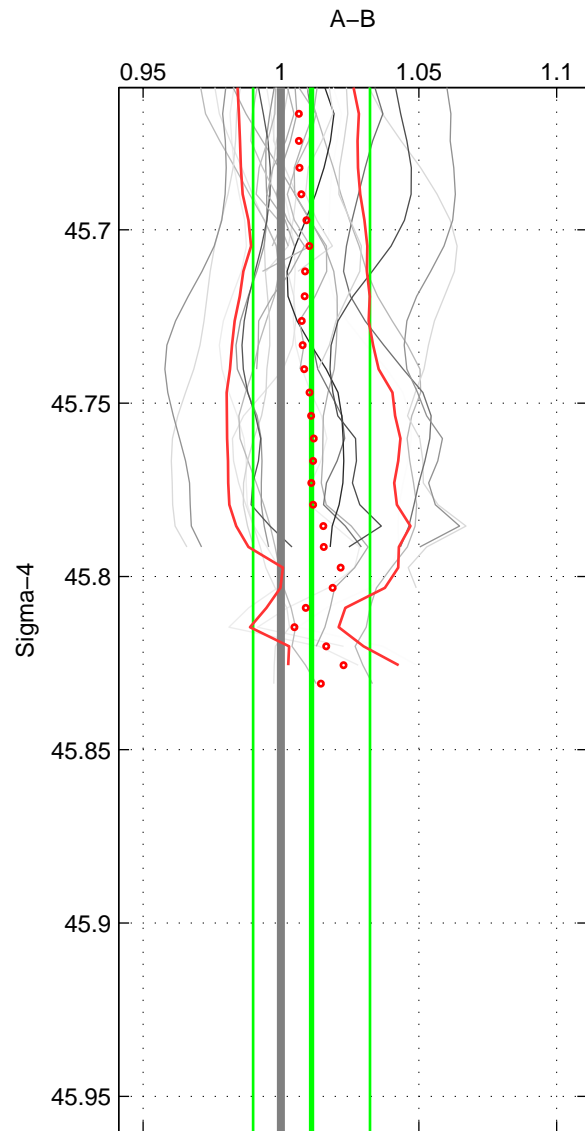

Cruise A (red). Date: Jul 1990 Cruisename: 295-64TR19900701

Cruise B (blue). Date: Apr 1991 Cruisename: 297-64TR19910408

\*\*\* "Favourite" values are those of space 1.

|        | Offset | O.StDev | Ratio | R.Stdev | Rating |
|--------|--------|---------|-------|---------|--------|
| SIGMA: | 0.177  | 0.343   | 1.011 | 0.021   | 4      |
| THETA: | 0.200  | 0.326   | 1.013 | 0.020   | 3      |
| DEPTH: | 0.145  | 0.272   | 1.009 | 0.017   | 3      |
| FAV.:  | 0.177  | 0.343   | 1.011 | 0.021   | 4      |

Profiles of A: 7  
 Profiles of B: 9  
 Diff profs : 27  
 WMoffset (A-B): 0.17685  
 WMoffset stdev: 0.34253  
 WMratio (A/B): 1.0111  
 WMratio stdev: 0.021196

Quality (1-5): 4

Profiles of A: 7  
 Profiles of B: 9  
 Diff profs : 27  
 WMoffset (A-B): 0.20031  
 WMoffset stdev: 0.32596  
 WMratio (A/B): 1.0126  
 WMratio stdev: 0.020262

Quality (1-5): 3

Profiles of A: 7  
 Profiles of B: 9  
 Diff profs : 27  
 WMoffset (A-B): 0.14485  
 WMoffset stdev: 0.27231  
 WMratio (A/B): 1.0091  
 WMratio stdev: 0.016777

Quality (1-5): 3