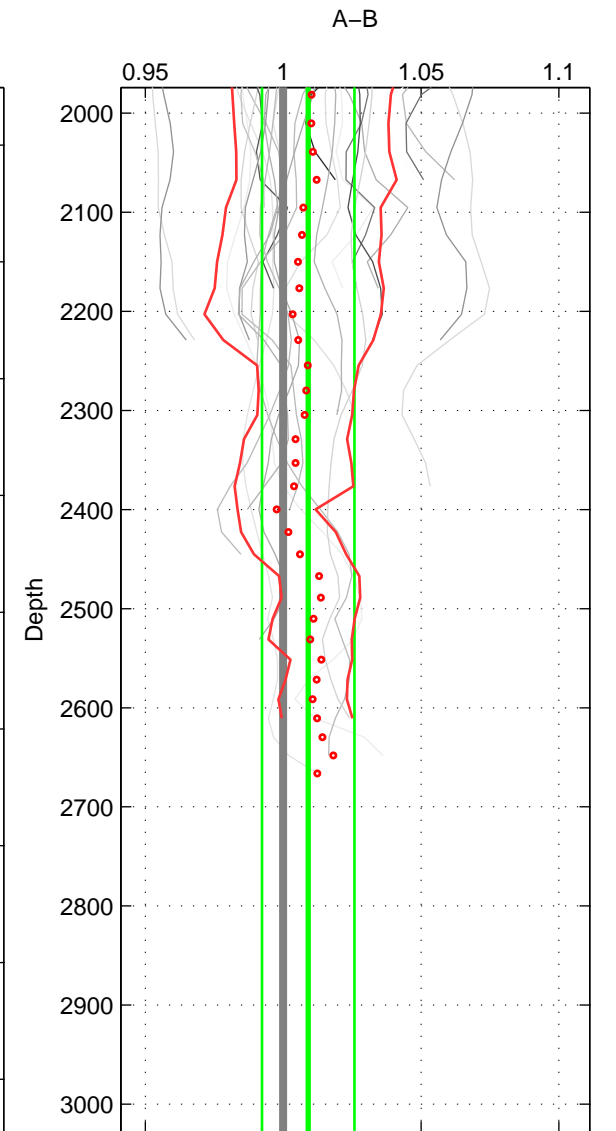

Cruise A (red). Date: Jul 1990 Cruisename: 295-64TR19900701

Cruise B (blue). Date: Apr 1991 Cruisename: 297-64TR19910408

\*\*\* "Favourite" values are those of space 1.

|        | Offset | O.StDev | Ratio | R.Stdev | Rating |
|--------|--------|---------|-------|---------|--------|
| SIGMA: | 0.177  | 0.343   | 1.011 | 0.021   | 4      |
| THETA: | 0.200  | 0.326   | 1.013 | 0.020   | 3      |
| DEPTH: | 0.145  | 0.272   | 1.009 | 0.017   | 3      |
| FAV.:  | 0.177  | 0.343   | 1.011 | 0.021   | 4      |

Profiles of A: 7  
 Profiles of B: 9  
 Diff profs : 27  
 WMoffset (A-B): 0.17685  
 WMoffset stdev: 0.34253  
 WMratio (A/B): 1.0111  
 WMratio stdev: 0.021196

Quality (1-5): 4

Profiles of A: 7  
 Profiles of B: 9  
 Diff profs : 27  
 WMoffset (A-B): 0.20031  
 WMoffset stdev: 0.32596  
 WMratio (A/B): 1.0126  
 WMratio stdev: 0.020262

Quality (1-5): 3

Profiles of A: 7  
 Profiles of B: 9  
 Diff profs : 27  
 WMoffset (A-B): 0.14485  
 WMoffset stdev: 0.27231  
 WMratio (A/B): 1.0091  
 WMratio stdev: 0.016777

Quality (1-5): 3