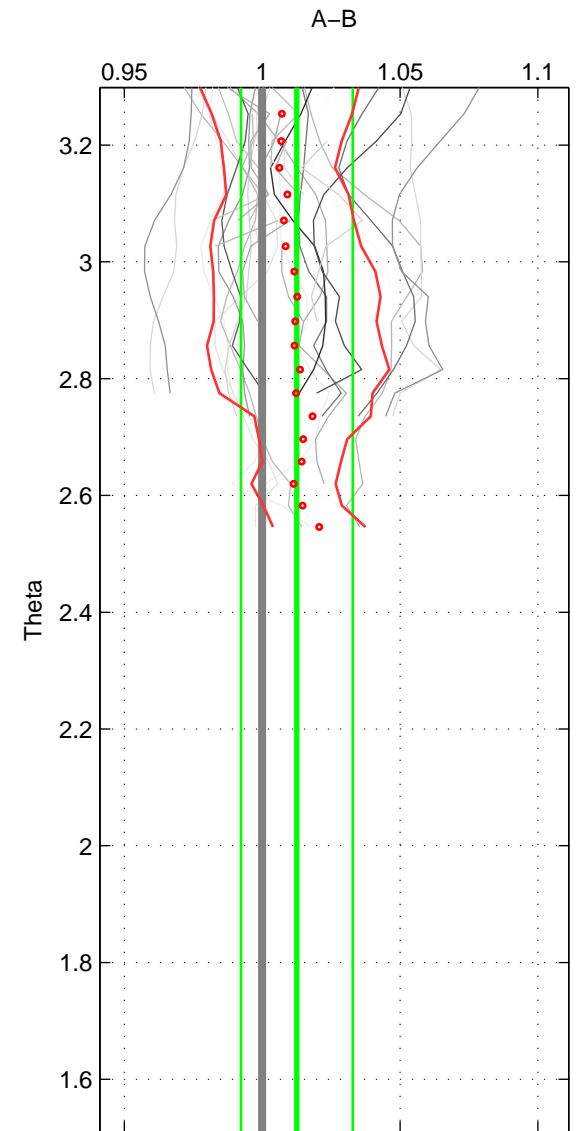

Cruise A (red). Date: Jul 1990 Cruisename: 295-64TR19900701

Cruise B (blue). Date: Apr 1991 Cruisename: 297-64TR19910408

\*\*\* "Favourite" values are those of space 1.

|        | Offset | O.StDev | Ratio | R.Stdev | Rating |
|--------|--------|---------|-------|---------|--------|
| SIGMA: | 0.177  | 0.343   | 1.011 | 0.021   | 4      |
| THETA: | 0.200  | 0.326   | 1.013 | 0.020   | 3      |
| DEPTH: | 0.145  | 0.272   | 1.009 | 0.017   | 3      |
| FAV.:  | 0.177  | 0.343   | 1.011 | 0.021   | 4      |

Profiles of A: 7  
 Profiles of B: 9  
 Diff profs : 27  
 WMoffset (A-B): 0.17685  
 WMoffset stdev: 0.34253  
 WMratio (A/B): 1.0111  
 WMratio stdev: 0.021196

Quality (1-5): 4

Profiles of A: 7  
 Profiles of B: 9  
 Diff profs : 27  
 WMoffset (A-B): 0.20031  
 WMoffset stdev: 0.32596  
 WMratio (A/B): 1.0126  
 WMratio stdev: 0.020262

Quality (1-5): 3

Profiles of A: 7  
 Profiles of B: 9  
 Diff profs : 27  
 WMoffset (A-B): 0.14485  
 WMoffset stdev: 0.27231  
 WMratio (A/B): 1.0091  
 WMratio stdev: 0.016777

Quality (1-5): 3