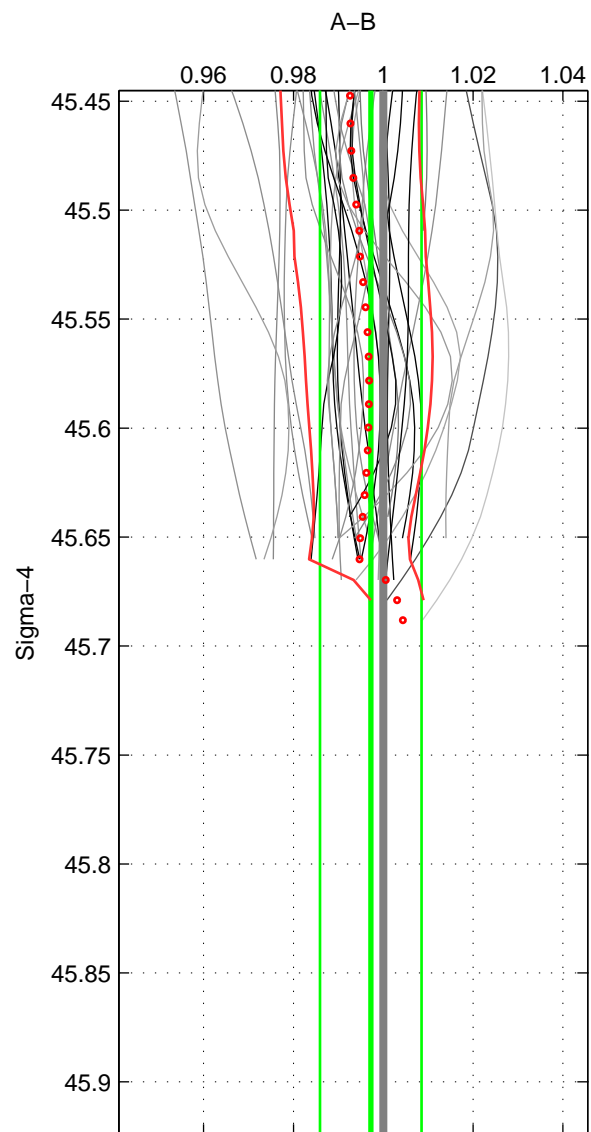

Cruise A (red). Date: Jul 2006 Cruisename: 672-49UF20060614

Cruise B (blue). Date: Oct 1998 Cruisename: 686-49UP19980916

*** "Favourite" values are means of spaces 1 2.

	Offset	O.StDev	Ratio	R.Stdev	Rating
SIGMA:	-0.111	0.455	0.997	0.011	4
THETA:	-0.144	0.546	0.996	0.013	4
DEPTH:	-0.235	0.064	0.994	0.002	3
FAV. :	-0.128	0.501	0.997	0.012	4

Profiles of A: 24
 Profiles of B: 20
 Diff profs : 35
 WMoffset (A-B): -0.11082
 WMoffset stdev: 0.45542
 WMratio (A/B): 0.99721
 WMratio stdev: 0.011286

Quality (1-5): 4

Profiles of A: 24
 Profiles of B: 20
 Diff profs : 35
 WMoffset (A-B): -0.14425
 WMoffset stdev: 0.54622
 WMratio (A/B): 0.99637
 WMratio stdev: 0.01345

Quality (1-5): 4

Profiles of A: 24
 Profiles of B: 20
 Diff profs : 35
 WMoffset (A-B): -0.2346
 WMoffset stdev: 0.063645
 WMratio (A/B): 0.99417
 WMratio stdev: 0.0015821

Quality (1-5): 3

Please note that statistics are bad.