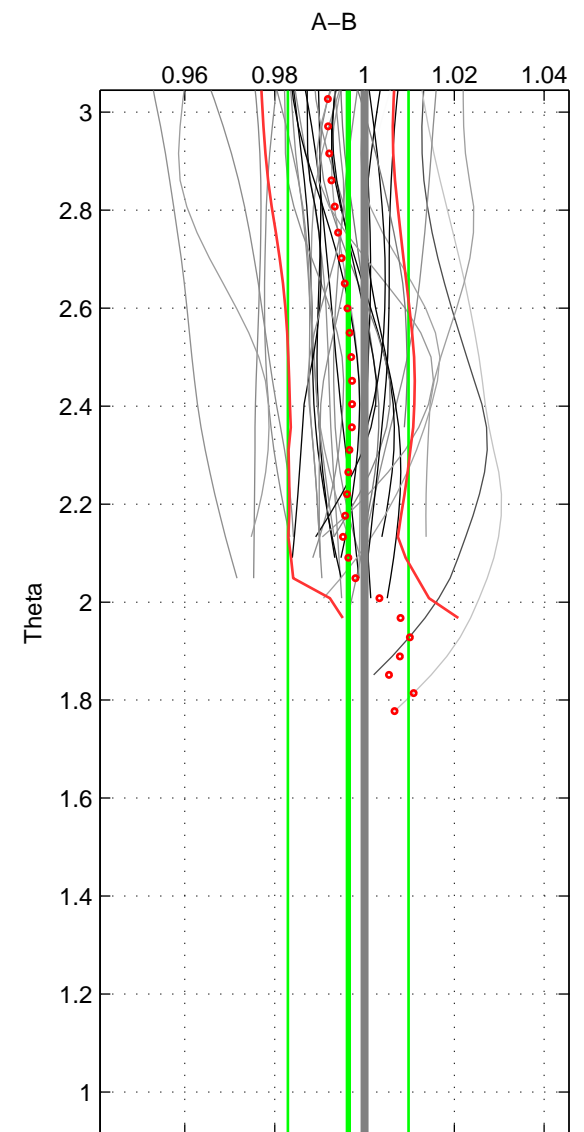

Cruise A (red). Date: Jul 2006 Cruisename: 672-49UF20060614

Cruise B (blue). Date: Oct 1998 Cruisename: 686-49UP19980916

*** "Favourite" values are means of spaces 1 2.

	Offset	O.StDev	Ratio	R.Stdev	Rating
SIGMA:	-0.111	0.455	0.997	0.011	4
THETA:	-0.144	0.546	0.996	0.013	4
DEPTH:	-0.235	0.064	0.994	0.002	3
FAV. :	-0.128	0.501	0.997	0.012	4

Profiles of A: 24
 Profiles of B: 20
 Diff profs : 35
 WMoffset (A-B): -0.11082
 WMoffset stdev: 0.45542
 WMratio (A/B): 0.99721
 WMratio stdev: 0.011286

Quality (1-5): 4

Profiles of A: 24
 Profiles of B: 20
 Diff profs : 35
 WMoffset (A-B): -0.14425
 WMoffset stdev: 0.54622
 WMratio (A/B): 0.99637
 WMratio stdev: 0.01345

Quality (1-5): 4

Profiles of A: 24
 Profiles of B: 20
 Diff profs : 35
 WMoffset (A-B): -0.2346
 WMoffset stdev: 0.063645
 WMratio (A/B): 0.99417
 WMratio stdev: 0.0015821

Quality (1-5): 3

Please note that statistics are bad.