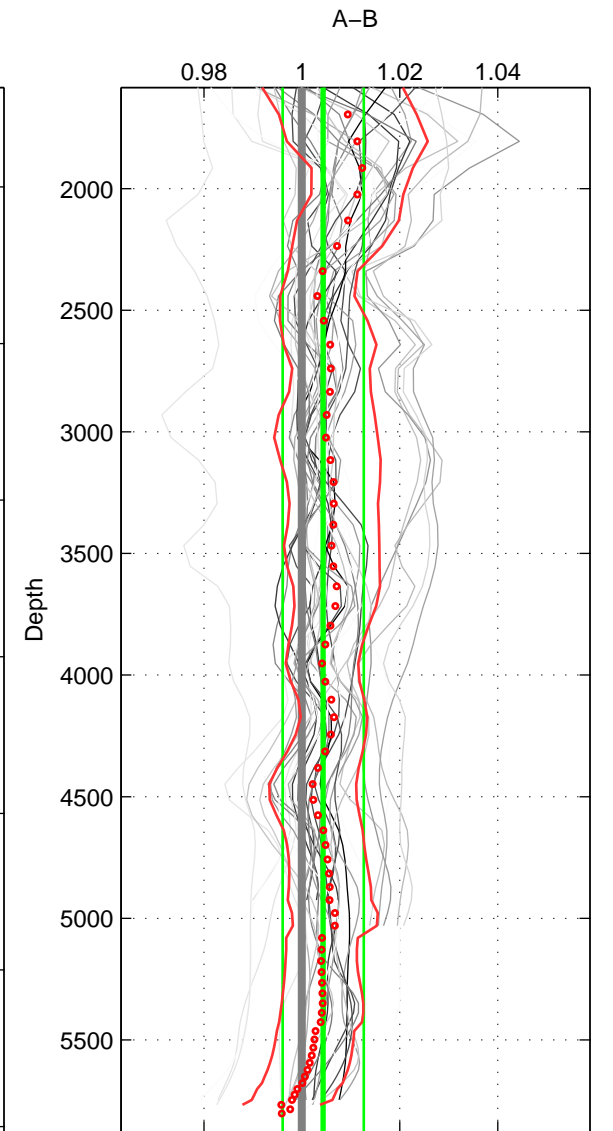

Cruise A (red). Date: May 1985 Cruisename: 495-325019850330

Cruise B (blue). Date: Jun 2005 Cruisename: 605-49NZ20050525

*** "Favourite" values are means of spaces 1 2 3.

	Offset	O.StDev	Ratio	R.Stdev	Rating
SIGMA:	0.082	0.360	1.002	0.010	5
THETA:	0.192	0.340	1.005	0.009	5
DEPTH:	0.153	0.295	1.004	0.008	5
FAV.:	0.142	0.332	1.004	0.009	5

Profiles of A: 7
 Profiles of B: 7
 Diff profs : 32
 WMoffset (A-B): 0.081617
 WMoffset stdev: 0.36002
 WMratio (A/B): 1.0023
 WMratio stdev: 0.0098669

Quality (1-5): 5

Profiles of A: 7
 Profiles of B: 7
 Diff profs : 32
 WMoffset (A-B): 0.19192
 WMoffset stdev: 0.33988
 WMratio (A/B): 1.0053
 WMratio stdev: 0.0094825

Quality (1-5): 5

Profiles of A: 7
 Profiles of B: 7
 Diff profs : 32
 WMoffset (A-B): 0.15293
 WMoffset stdev: 0.29503
 WMratio (A/B): 1.0044
 WMratio stdev: 0.0082788

Quality (1-5): 5