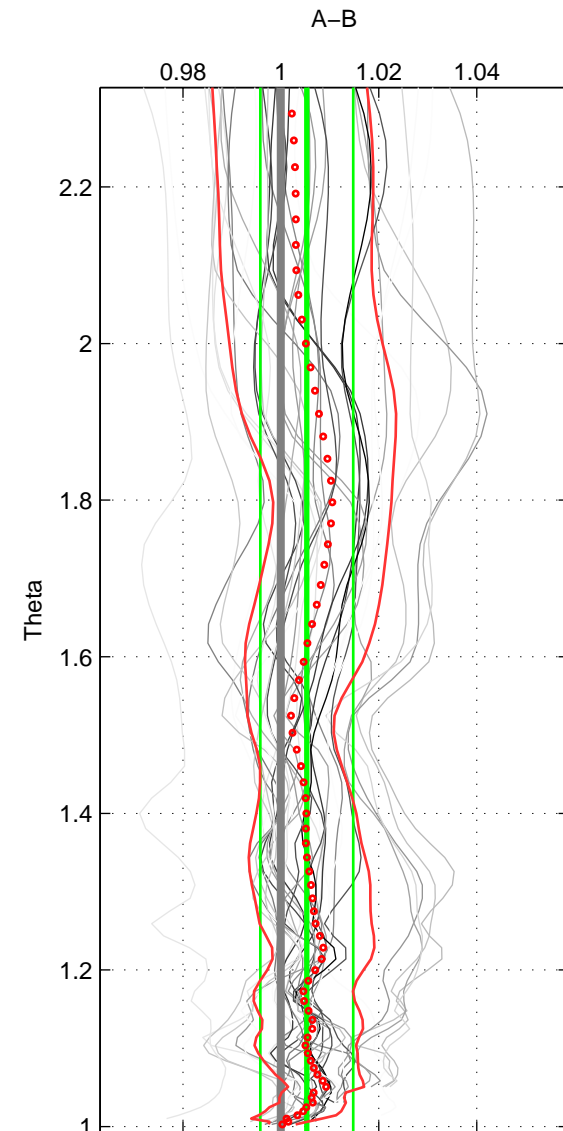

Cruise A (red). Date: May 1985 Cruisename: 495-325019850330

Cruise B (blue). Date: Jun 2005 Cruisename: 605-49NZ20050525

*** "Favourite" values are means of spaces 1 2 3.

	Offset	O.StDev	Ratio	R.Stdev	Rating
SIGMA:	0.082	0.360	1.002	0.010	5
THETA:	0.192	0.340	1.005	0.009	5
DEPTH:	0.153	0.295	1.004	0.008	5
FAV.:	0.142	0.332	1.004	0.009	5

Profiles of A: 7
 Profiles of B: 7
 Diff profs : 32
 WMoffset (A-B): 0.081617
 WMoffset stdev: 0.36002
 WMratio (A/B): 1.0023
 WMratio stdev: 0.0098669

Quality (1-5): 5

Profiles of A: 7
 Profiles of B: 7
 Diff profs : 32
 WMoffset (A-B): 0.19192
 WMoffset stdev: 0.33988
 WMratio (A/B): 1.0053
 WMratio stdev: 0.0094825

Quality (1-5): 5

Profiles of A: 7
 Profiles of B: 7
 Diff profs : 32
 WMoffset (A-B): 0.15293
 WMoffset stdev: 0.29503
 WMratio (A/B): 1.0044
 WMratio stdev: 0.0082788

Quality (1-5): 5