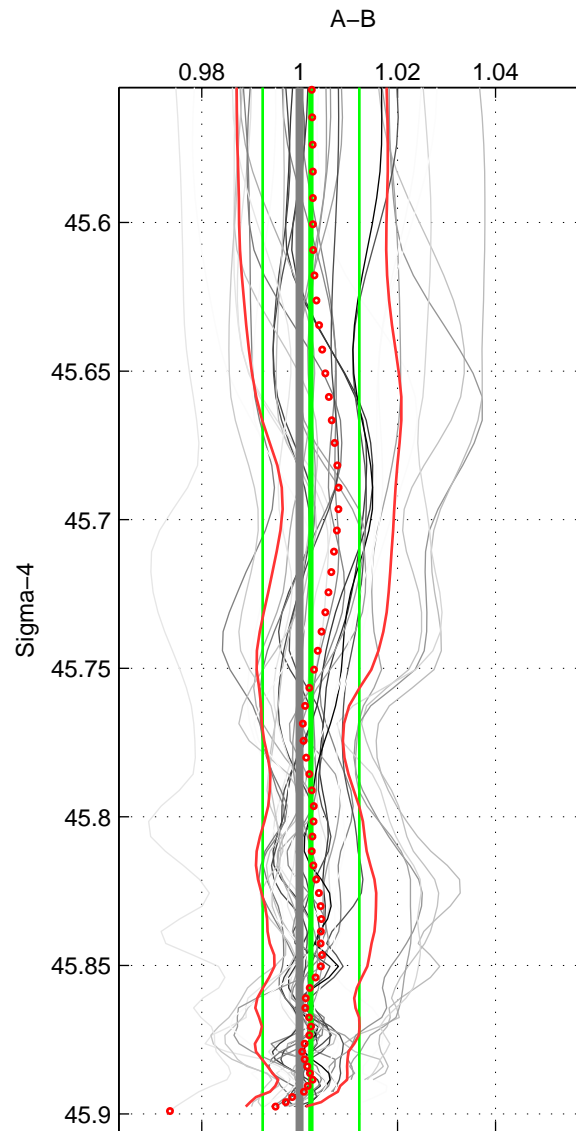

Cruise A (red). Date: May 1985 Cruisename: 495-325019850330

Cruise B (blue). Date: Jun 2005 Cruisename: 605-49NZ20050525

*** "Favourite" values are means of spaces 1 2 3.

	Offset	O.StDev	Ratio	R.Stdev	Rating
SIGMA:	0.082	0.360	1.002	0.010	5
THETA:	0.192	0.340	1.005	0.009	5
DEPTH:	0.153	0.295	1.004	0.008	5
FAV.:	0.142	0.332	1.004	0.009	5

Profiles of A: 7
 Profiles of B: 7
 Diff profs : 32
 WMoffset (A-B): 0.081617
 WMoffset stdev: 0.36002
 WMratio (A/B): 1.0023
 WMratio stdev: 0.0098669

Quality (1-5): 5

Profiles of A: 7
 Profiles of B: 7
 Diff profs : 32
 WMoffset (A-B): 0.19192
 WMoffset stdev: 0.33988
 WMratio (A/B): 1.0053
 WMratio stdev: 0.0094825

Quality (1-5): 5

Profiles of A: 7
 Profiles of B: 7
 Diff profs : 32
 WMoffset (A-B): 0.15293
 WMoffset stdev: 0.29503
 WMratio (A/B): 1.0044
 WMratio stdev: 0.0082788

Quality (1-5): 5