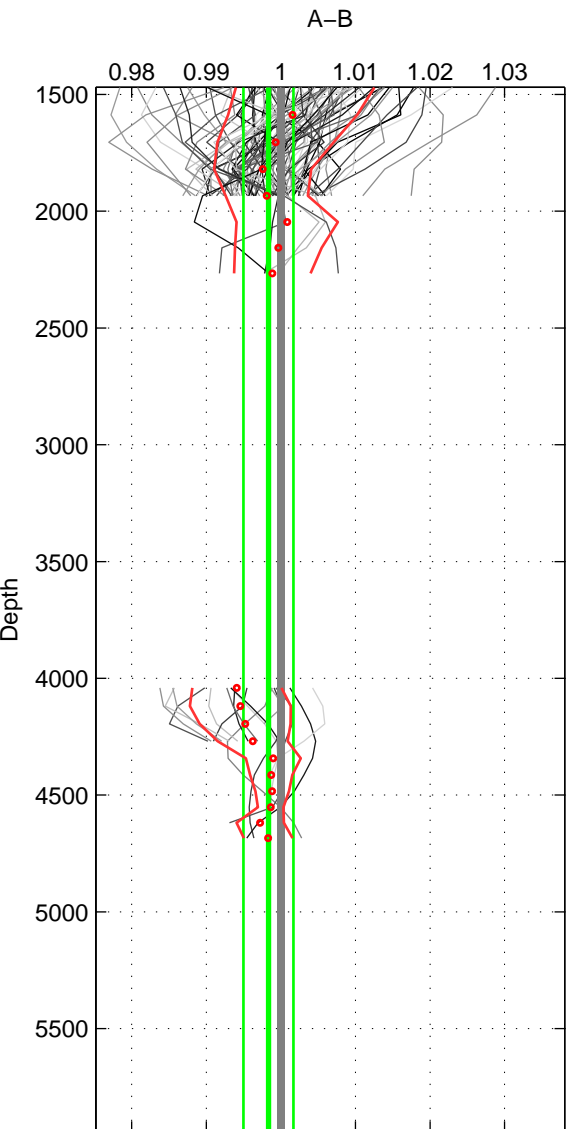

Cruise A (red). Date: Jul 2011 Cruisename: 626-49RY20110515

Cruise B (blue). Date: Jul 2005 Cruisename: 669-49UF20050615

\*\*\* "Favourite" values are means of spaces 1 2.

	Offset	O.StDev	Ratio	R.Stdev	Rating
SIGMA:	-0.252	0.078	0.993	0.002	5
THETA:	-0.230	0.086	0.994	0.003	5
DEPTH:	-0.059	0.116	0.998	0.003	4
FAV. :	-0.241	0.082	0.993	0.002	5

Profiles of A: 71  
 Profiles of B: 14  
 Diff profs : 92  
 WMoffset (A-B): -0.25173  
 WMoffset stdev: 0.078466  
 WMratio (A/B): 0.99292  
 WMratio stdev: 0.0023157

Quality (1-5): 5

Profiles of A: 71  
 Profiles of B: 14  
 Diff profs : 92  
 WMoffset (A-B): -0.23028  
 WMoffset stdev: 0.085814  
 WMratio (A/B): 0.99356  
 WMratio stdev: 0.0025076

Quality (1-5): 5

Profiles of A: 71  
 Profiles of B: 14  
 Diff profs : 92  
 WMoffset (A-B): -0.058778  
 WMoffset stdev: 0.11584  
 WMratio (A/B): 0.99833  
 WMratio stdev: 0.003362

Quality (1-5): 4