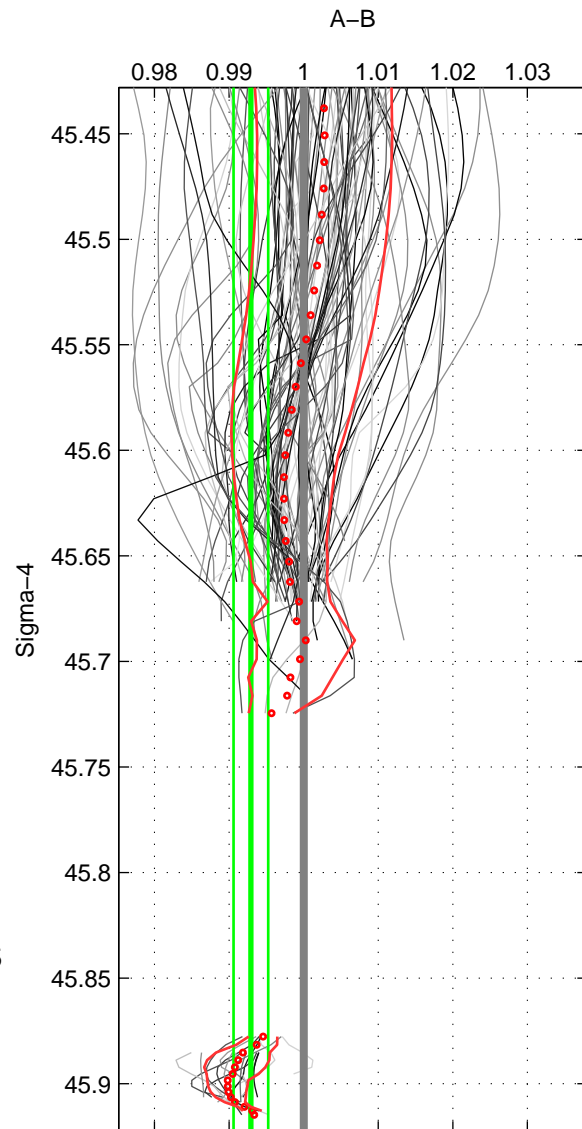

Cruise A (red). Date: Jul 2011 Cruisename: 626-49RY20110515

Cruise B (blue). Date: Jul 2005 Cruisename: 669-49UF20050615

\*\*\* "Favourite" values are means of spaces 1 2.

	Offset	O.StDev	Ratio	R.Stdev	Rating
SIGMA:	-0.252	0.078	0.993	0.002	5
THETA:	-0.230	0.086	0.994	0.003	5
DEPTH:	-0.059	0.116	0.998	0.003	4
FAV. :	-0.241	0.082	0.993	0.002	5

Profiles of A: 71  
 Profiles of B: 14  
 Diff profs : 92  
 WMoffset (A-B): -0.25173  
 WMoffset stdev: 0.078466  
 WMratio (A/B): 0.99292  
 WMratio stdev: 0.0023157

Quality (1-5): 5

Profiles of A: 71  
 Profiles of B: 14  
 Diff profs : 92  
 WMoffset (A-B): -0.23028  
 WMoffset stdev: 0.085814  
 WMratio (A/B): 0.99356  
 WMratio stdev: 0.0025076

Quality (1-5): 5

Profiles of A: 71  
 Profiles of B: 14  
 Diff profs : 92  
 WMoffset (A-B): -0.058778  
 WMoffset stdev: 0.11584  
 WMratio (A/B): 0.99833  
 WMratio stdev: 0.003362

Quality (1-5): 4