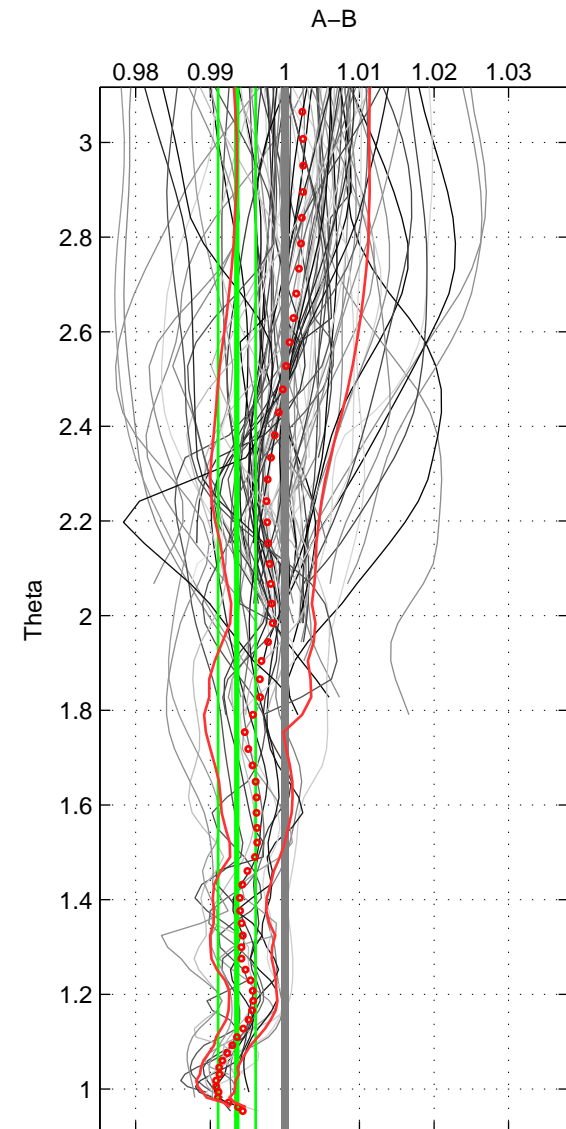

Cruise A (red). Date: Jul 2011 Cruisename: 626-49RY20110515

Cruise B (blue). Date: Jul 2005 Cruisename: 669-49UF20050615

\*\*\* "Favourite" values are means of spaces 1 2.

	Offset	O.StDev	Ratio	R.Stdev	Rating
SIGMA:	-0.252	0.078	0.993	0.002	5
THETA:	-0.230	0.086	0.994	0.003	5
DEPTH:	-0.059	0.116	0.998	0.003	4
FAV. :	-0.241	0.082	0.993	0.002	5

Profiles of A: 71  
 Profiles of B: 14  
 Diff profs : 92  
 WMoffset (A-B): -0.25173  
 WMoffset stdev: 0.078466  
 WMratio (A/B): 0.99292  
 WMratio stdev: 0.0023157

Quality (1-5): 5

Profiles of A: 71  
 Profiles of B: 14  
 Diff profs : 92  
 WMoffset (A-B): -0.23028  
 WMoffset stdev: 0.085814  
 WMratio (A/B): 0.99356  
 WMratio stdev: 0.0025076

Quality (1-5): 5

Profiles of A: 71  
 Profiles of B: 14  
 Diff profs : 92  
 WMoffset (A-B): -0.058778  
 WMoffset stdev: 0.11584  
 WMratio (A/B): 0.99833  
 WMratio stdev: 0.003362

Quality (1-5): 4