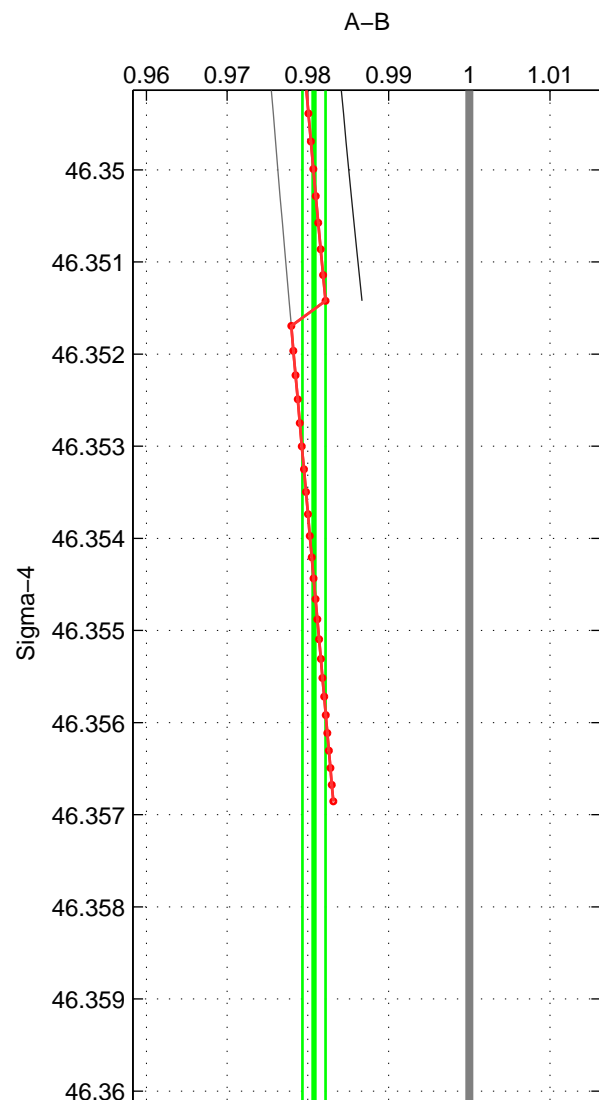

Cruise A (red). Date: Sep 2003 Cruisename: 54-32H120030911
 Cruise B (blue). Date: Aug 2004 Cruisename: 56-32H120040718

*** "Favourite" values are means of spaces 1 2 3.

	Offset	O.StDev	Ratio	R.Stdev	Rating
SIGMA:	-0.280	0.020	0.981	0.001	2
THETA:	-0.088	0.036	0.994	0.002	2
DEPTH:	-0.221	0.051	0.985	0.004	2
FAV.:	-0.197	0.036	0.986	0.002	2

Please note that statistics are bad.

Profiles of A: 1
 Profiles of B: 2
 Diff profs : 2
 WMoffset (A-B): -0.28007
 WMoffset stdev: 0.020053
 WMratio (A/B): 0.98075
 WMratio stdev: 0.0014262

Quality (1-5): 2

Please note that statistics are bad.

Profiles of A: 1
 Profiles of B: 6
 Diff profs : 4
 WMoffset (A-B): -0.088257
 WMoffset stdev: 0.035532
 WMratio (A/B): 0.99403
 WMratio stdev: 0.0024661

Quality (1-5): 2

Please note that statistics are bad.

Profiles of A: 2
 Profiles of B: 5
 Diff profs : 8
 WMoffset (A-B): -0.22123
 WMoffset stdev: 0.051453
 WMratio (A/B): 0.98469
 WMratio stdev: 0.003521

Quality (1-5): 2