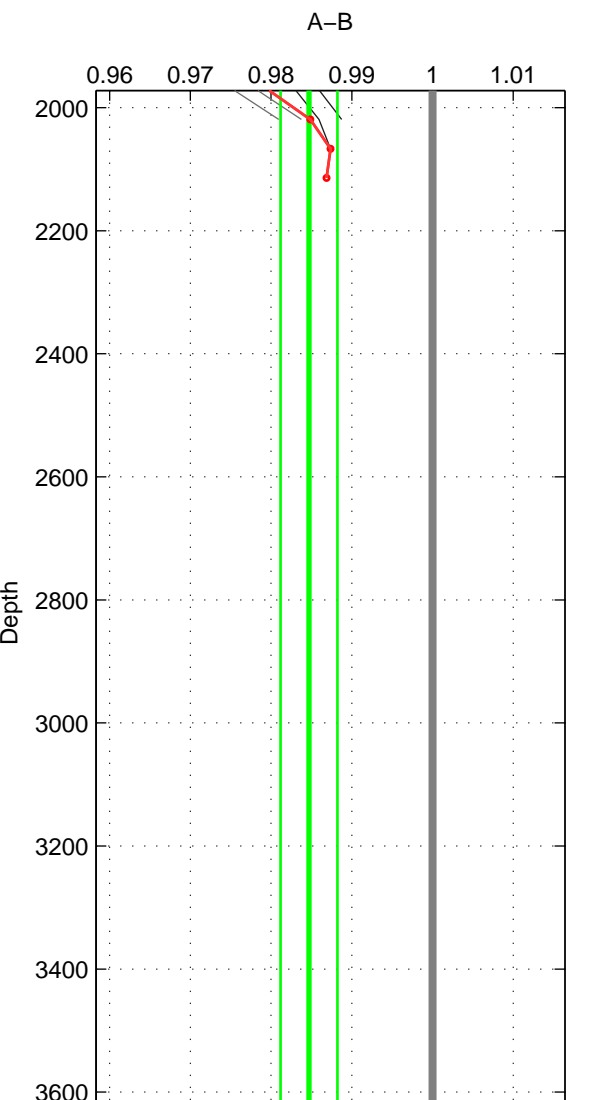

Cruise A (red). Date: Sep 2003 Cruisename: 54-32H120030911
 Cruise B (blue). Date: Aug 2004 Cruisename: 56-32H120040718

*** "Favourite" values are means of spaces 1 2 3.

	Offset	O.StDev	Ratio	R.Stdev	Rating
SIGMA:	-0.280	0.020	0.981	0.001	2
THETA:	-0.088	0.036	0.994	0.002	2
DEPTH:	-0.221	0.051	0.985	0.004	2
FAV.:	-0.197	0.036	0.986	0.002	2

Please note that statistics are bad.

Profiles of A: 1
 Profiles of B: 2
 Diff profs : 2
 WMoffset (A-B): -0.28007
 WMoffset stdev: 0.020053
 WMratio (A/B): 0.98075
 WMratio stdev: 0.0014262

Quality (1-5): 2

Please note that statistics are bad.

Profiles of A: 1
 Profiles of B: 6
 Diff profs : 4
 WMoffset (A-B): -0.088257
 WMoffset stdev: 0.035532
 WMratio (A/B): 0.99403
 WMratio stdev: 0.0024661

Quality (1-5): 2

Please note that statistics are bad.

Profiles of A: 2
 Profiles of B: 5
 Diff profs : 8
 WMoffset (A-B): -0.22123
 WMoffset stdev: 0.051453
 WMratio (A/B): 0.98469
 WMratio stdev: 0.003521

Quality (1-5): 2