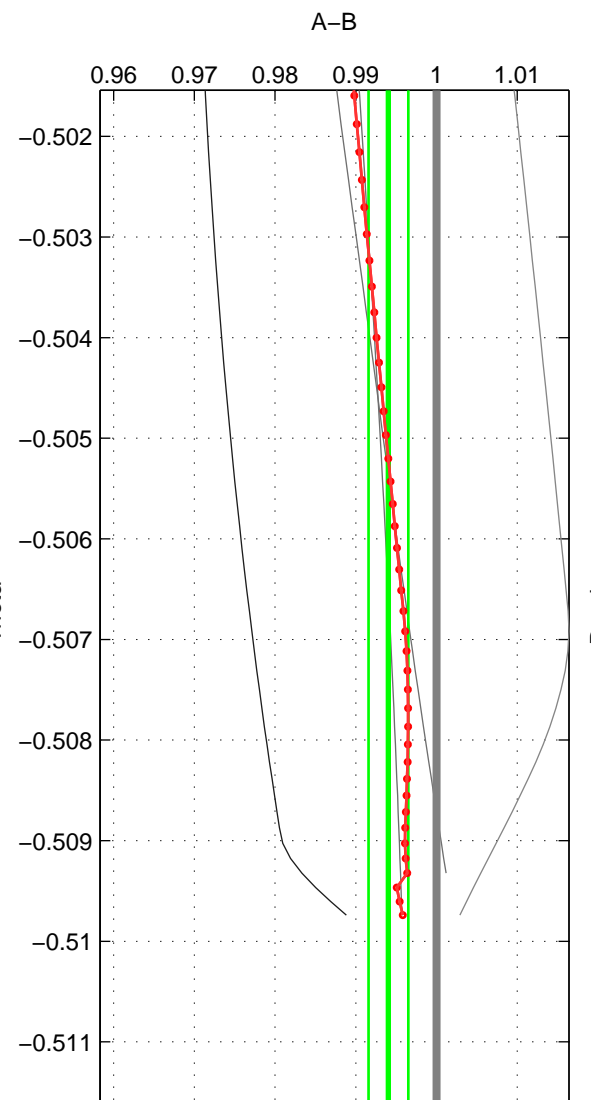

Cruise A (red). Date: Sep 2003 Cruisename: 54-32H120030911
 Cruise B (blue). Date: Aug 2004 Cruisename: 56-32H120040718

*** "Favourite" values are means of spaces 1 2 3.

	Offset	O.StDev	Ratio	R.Stdev	Rating
SIGMA:	-0.280	0.020	0.981	0.001	2
THETA:	-0.088	0.036	0.994	0.002	2
DEPTH:	-0.221	0.051	0.985	0.004	2
FAV.:	-0.197	0.036	0.986	0.002	2

Please note that statistics are bad.

Profiles of A: 1
 Profiles of B: 2
 Diff profs : 2
 WMoffset (A-B): -0.28007
 WMoffset stdev: 0.020053
 WMratio (A/B): 0.98075
 WMratio stdev: 0.0014262

Quality (1-5): 2

Please note that statistics are bad.

Profiles of A: 1
 Profiles of B: 6
 Diff profs : 4
 WMoffset (A-B): -0.088257
 WMoffset stdev: 0.035532
 WMratio (A/B): 0.99403
 WMratio stdev: 0.0024661

Quality (1-5): 2

Please note that statistics are bad.

Profiles of A: 2
 Profiles of B: 5
 Diff profs : 8
 WMoffset (A-B): -0.22123
 WMoffset stdev: 0.051453
 WMratio (A/B): 0.98469
 WMratio stdev: 0.003521

Quality (1-5): 2