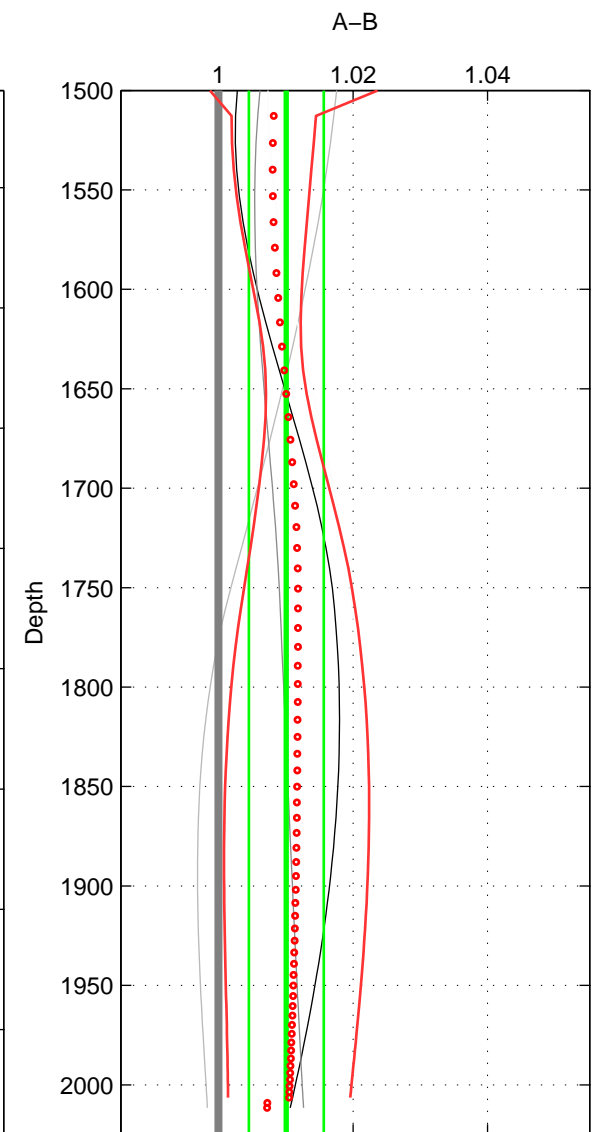

Cruise A (red). Date: Jul 2006 Cruisename: 672-49UF20060614

Cruise B (blue). Date: Jul 2002 Cruisename: 697-49UP20020620

*** "Favourite" values are means of spaces 1 2 3.

	Offset	O.StDev	Ratio	R.Stdev	Rating
SIGMA:	0.488	0.214	1.012	0.005	3
THETA:	0.506	0.271	1.012	0.007	3
DEPTH:	0.416	0.229	1.010	0.006	3
FAV.:	0.470	0.238	1.011	0.006	3

Profiles of A: 5
 Profiles of B: 9
 Diff profs: 12
 WMoffset (A-B): 0.48795
 WMoffset stdev: 0.21367
 WMratio (A/B): 1.0118
 WMratio stdev: 0.0051836

Quality (1-5): 3

Profiles of A: 5
 Profiles of B: 9
 Diff profs: 12
 WMoffset (A-B): 0.50589
 WMoffset stdev: 0.2708
 WMratio (A/B): 1.0123
 WMratio stdev: 0.006594

Quality (1-5): 3

Profiles of A: 4
 Profiles of B: 9
 Diff profs: 10
 WMoffset (A-B): 0.41602
 WMoffset stdev: 0.22933
 WMratio (A/B): 1.0101
 WMratio stdev: 0.0055538

Quality (1-5): 3