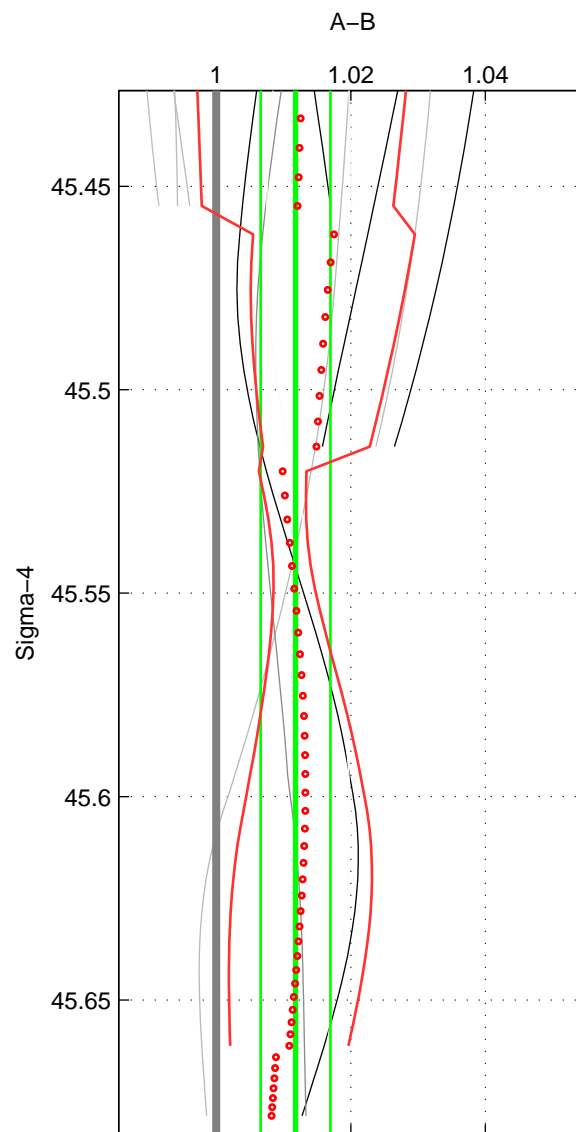

Cruise A (red). Date: Jul 2006 Cruisename: 672-49UF20060614

Cruise B (blue). Date: Jul 2002 Cruisename: 697-49UP20020620

*** "Favourite" values are means of spaces 1 2 3.

	Offset	O.StDev	Ratio	R.Stdev	Rating
SIGMA:	0.488	0.214	1.012	0.005	3
THETA:	0.506	0.271	1.012	0.007	3
DEPTH:	0.416	0.229	1.010	0.006	3
FAV.:	0.470	0.238	1.011	0.006	3

Profiles of A: 5
 Profiles of B: 9
 Diff profs: 12
 WMoffset (A-B): 0.48795
 WMoffset stdev: 0.21367
 WMratio (A/B): 1.0118
 WMratio stdev: 0.0051836

Quality (1-5): 3

Profiles of A: 5
 Profiles of B: 9
 Diff profs: 12
 WMoffset (A-B): 0.50589
 WMoffset stdev: 0.2708
 WMratio (A/B): 1.0123
 WMratio stdev: 0.006594

Quality (1-5): 3

Profiles of A: 4
 Profiles of B: 9
 Diff profs: 10
 WMoffset (A-B): 0.41602
 WMoffset stdev: 0.22933
 WMratio (A/B): 1.0101
 WMratio stdev: 0.0055538

Quality (1-5): 3