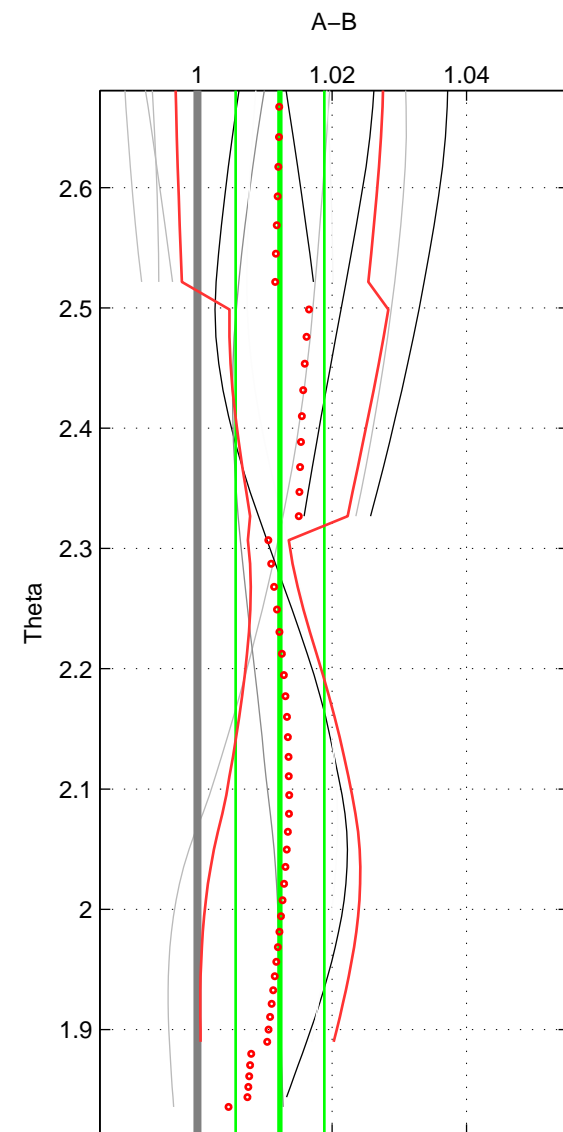

Cruise A (red). Date: Jul 2006 Cruisename: 672-49UF20060614

Cruise B (blue). Date: Jul 2002 Cruisename: 697-49UP20020620

*** "Favourite" values are means of spaces 1 2 3.

	Offset	O.StDev	Ratio	R.Stdev	Rating
SIGMA:	0.488	0.214	1.012	0.005	3
THETA:	0.506	0.271	1.012	0.007	3
DEPTH:	0.416	0.229	1.010	0.006	3
FAV.:	0.470	0.238	1.011	0.006	3

Profiles of A: 5
 Profiles of B: 9
 Diff profs: 12
 WMoffset (A-B): 0.48795
 WMoffset stdev: 0.21367
 WMratio (A/B): 1.0118
 WMratio stdev: 0.0051836

Quality (1-5): 3

Profiles of A: 5
 Profiles of B: 9
 Diff profs: 12
 WMoffset (A-B): 0.50589
 WMoffset stdev: 0.2708
 WMratio (A/B): 1.0123
 WMratio stdev: 0.006594

Quality (1-5): 3

Profiles of A: 4
 Profiles of B: 9
 Diff profs: 10
 WMoffset (A-B): 0.41602
 WMoffset stdev: 0.22933
 WMratio (A/B): 1.0101
 WMratio stdev: 0.0055538

Quality (1-5): 3