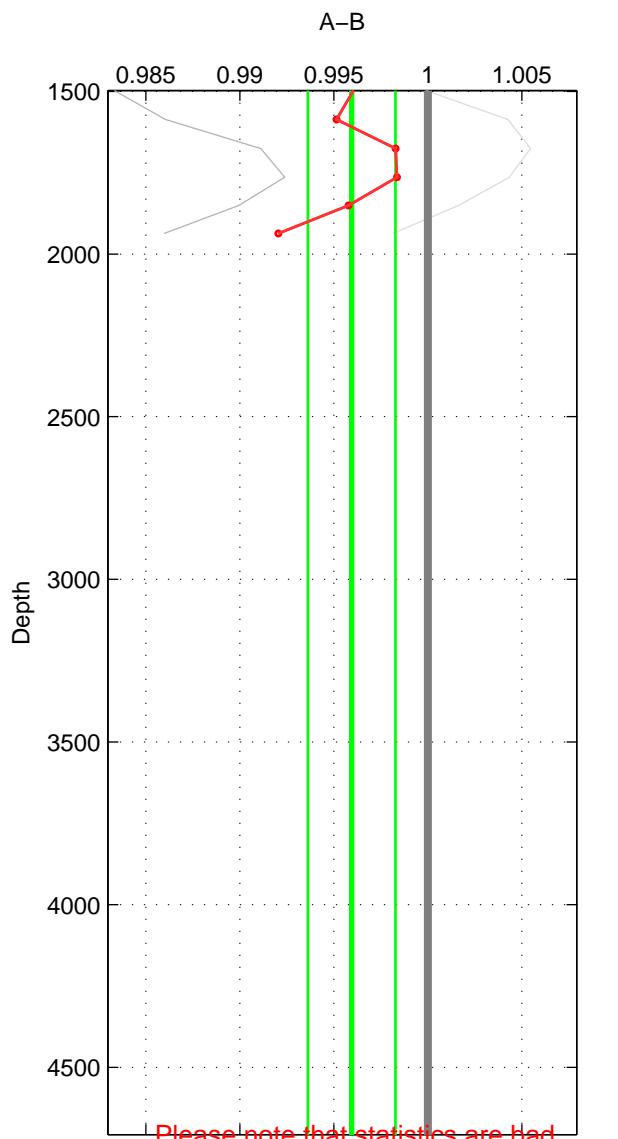

Cruise A (red). Date: May 2000 Cruisename: 530-49FA20000509

Cruise B (blue). Date: Feb 2003 Cruisename: 660-49UF20030225

\*\*\* "Favourite" values are means of spaces 1 2 3.

	Offset	O.StDev	Ratio	R.Stdev	Rating
SIGMA:	-0.210	0.120	0.995	0.003	2
THETA:	-0.110	0.129	0.997	0.003	2
DEPTH:	-0.162	0.090	0.996	0.002	2
FAV. :	-0.161	0.113	0.996	0.003	2

Please note that statistics are bad.  
 Profiles of A: 1  
 Profiles of B: 6  
 Diff profs : 3  
 WMoffset (A-B): -0.20956  
 WMoffset stdev: 0.11964  
 WMratio (A/B): 0.99475  
 WMratio stdev: 0.0030894

Quality (1-5): 2

Please note that statistics are bad.  
 Profiles of A: 1  
 Profiles of B: 6  
 Diff profs : 3  
 WMoffset (A-B): -0.11012  
 WMoffset stdev: 0.12868  
 WMratio (A/B): 0.99726  
 WMratio stdev: 0.0033401

Quality (1-5): 2

Please note that statistics are bad.  
 Profiles of A: 1  
 Profiles of B: 6  
 Diff profs : 3  
 WMoffset (A-B): -0.16208  
 WMoffset stdev: 0.09016  
 WMratio (A/B): 0.99594  
 WMratio stdev: 0.0023295