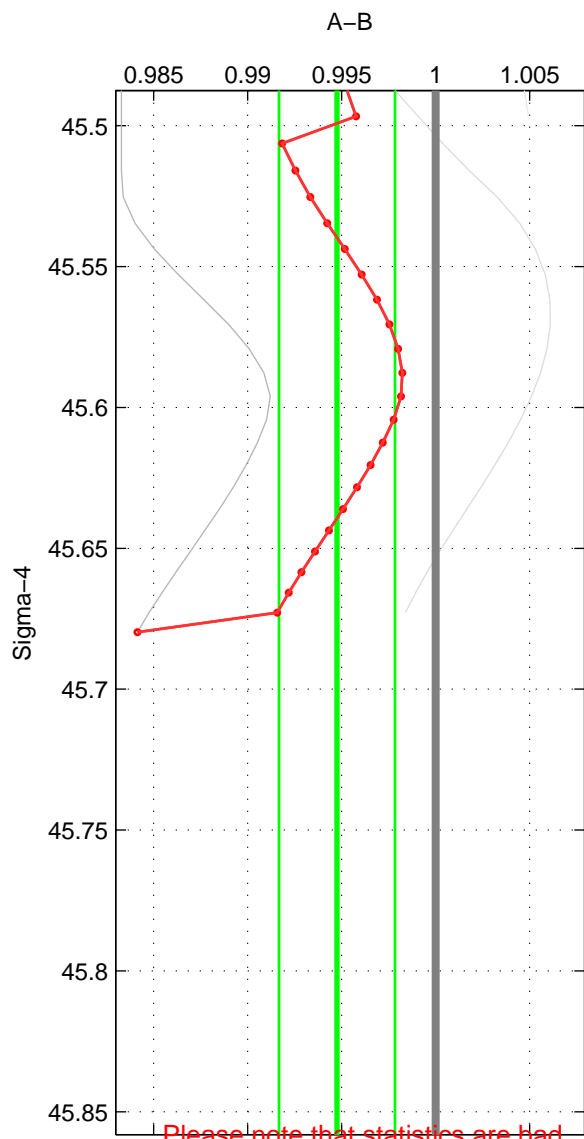

Cruise A (red). Date: May 2000 Cruisename: 530-49FA20000509

Cruise B (blue). Date: Feb 2003 Cruisename: 660-49UF20030225

\*\*\* "Favourite" values are means of spaces 1 2 3.

	Offset	O.StDev	Ratio	R.Stdev	Rating
SIGMA:	-0.210	0.120	0.995	0.003	2
THETA:	-0.110	0.129	0.997	0.003	2
DEPTH:	-0.162	0.090	0.996	0.002	2
FAV. :	-0.161	0.113	0.996	0.003	2

Please note that statistics are bad.  
 Profiles of A: 1  
 Profiles of B: 6  
 Diff profs : 3  
 WMoffset (A-B): -0.20956  
 WMoffset stdev: 0.11964  
 WMratio (A/B): 0.99475  
 WMratio stdev: 0.0030894

Quality (1-5): 2

Please note that statistics are bad.  
 Profiles of A: 1  
 Profiles of B: 6  
 Diff profs : 3  
 WMoffset (A-B): -0.11012  
 WMoffset stdev: 0.12868  
 WMratio (A/B): 0.99726  
 WMratio stdev: 0.0033401

Quality (1-5): 2

Please note that statistics are bad.  
 Profiles of A: 1  
 Profiles of B: 6  
 Diff profs : 3  
 WMoffset (A-B): -0.16208  
 WMoffset stdev: 0.09016  
 WMratio (A/B): 0.99594  
 WMratio stdev: 0.0023295