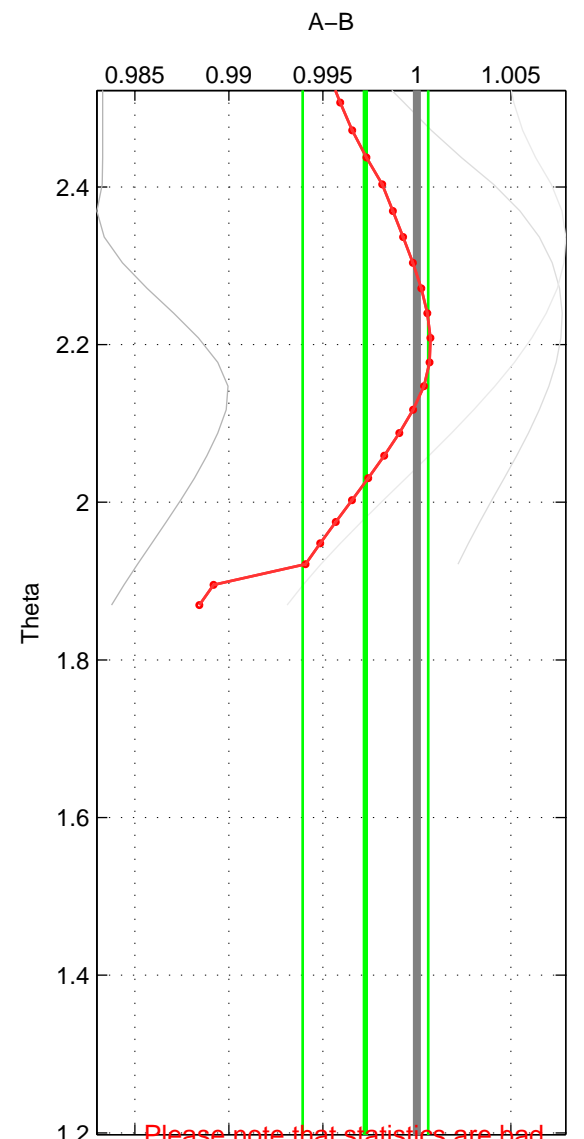

Cruise A (red). Date: May 2000 Cruisename: 530-49FA20000509

Cruise B (blue). Date: Feb 2003 Cruisename: 660-49UF20030225

\*\*\* "Favourite" values are means of spaces 1 2 3.

	Offset	O.StDev	Ratio	R.Stdev	Rating
SIGMA:	-0.210	0.120	0.995	0.003	2
THETA:	-0.110	0.129	0.997	0.003	2
DEPTH:	-0.162	0.090	0.996	0.002	2
FAV. :	-0.161	0.113	0.996	0.003	2

Please note that statistics are bad.  
 Profiles of A: 1  
 Profiles of B: 6  
 Diff profs : 3  
 WMoffset (A-B): -0.20956  
 WMoffset stdev: 0.11964  
 WMratio (A/B): 0.99475  
 WMratio stdev: 0.0030894

Quality (1-5): 2

Please note that statistics are bad.  
 Profiles of A: 1  
 Profiles of B: 6  
 Diff profs : 3  
 WMoffset (A-B): -0.11012  
 WMoffset stdev: 0.12868  
 WMratio (A/B): 0.99726  
 WMratio stdev: 0.0033401

Quality (1-5): 2

Please note that statistics are bad.  
 Profiles of A: 1  
 Profiles of B: 6  
 Diff profs : 3  
 WMoffset (A-B): -0.16208  
 WMoffset stdev: 0.09016  
 WMratio (A/B): 0.99594  
 WMratio stdev: 0.0023295