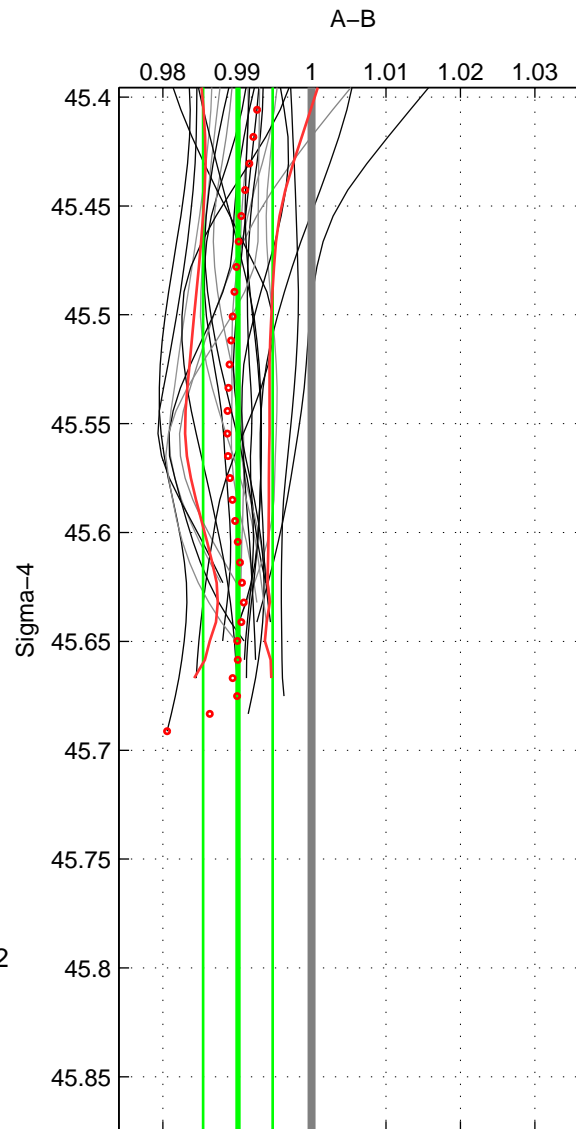

Cruise A (red). Date: Oct 2006 Cruisename: 713-49UP20061021

Cruise B (blue). Date: Feb 2008 Cruisename: 717-49UP20080122

*** "Favourite" values are means of spaces 1 2.

	Offset	O.StDev	Ratio	R.Stdev	Rating
SIGMA:	-0.388	0.184	0.990	0.005	5
THETA:	-0.397	0.194	0.990	0.005	5
DEPTH:	-0.383	0.021	0.990	0.001	3
FAV. :	-0.392	0.189	0.990	0.005	5

Profiles of A: 15
 Profiles of B: 17
 Diff profs : 23
 WMoffset (A-B): -0.3876
 WMoffset stdev: 0.18446
 WMratio (A/B): 0.99009
 WMratio stdev: 0.0046691

Quality (1-5): 5

Profiles of A: 15
 Profiles of B: 17
 Diff profs : 23
 WMoffset (A-B): -0.39681
 WMoffset stdev: 0.19407
 WMratio (A/B): 0.98988
 WMratio stdev: 0.0048806

Quality (1-5): 5

Profiles of A: 15
 Profiles of B: 17
 Diff profs : 23
 WMoffset (A-B): -0.38293
 WMoffset stdev: 0.021259
 WMratio (A/B): 0.99022
 WMratio stdev: 0.00054052

Quality (1-5): 3

Please note that statistics are bad.