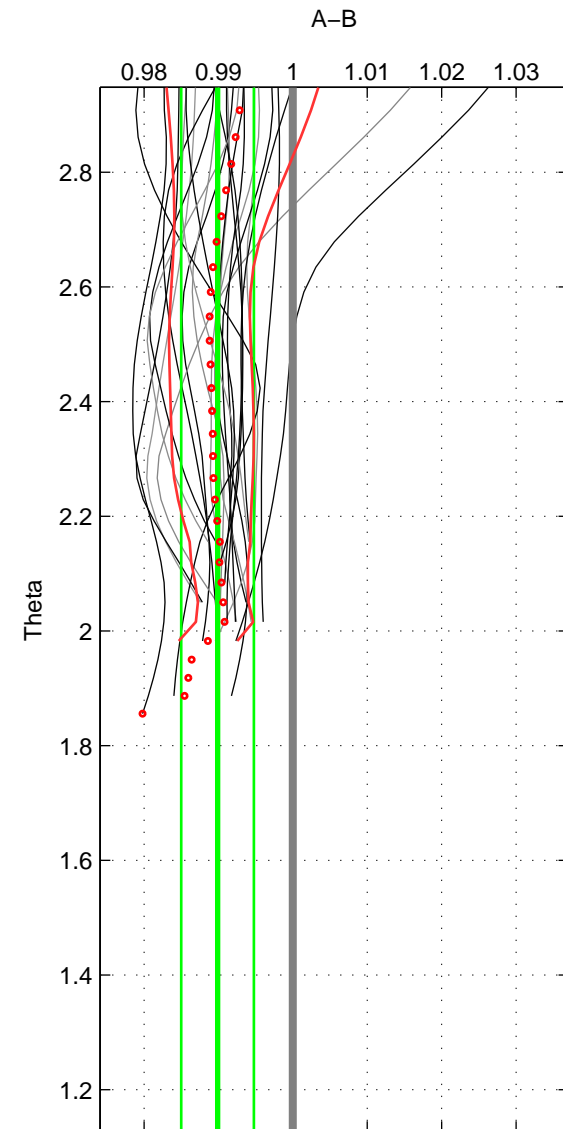

Cruise A (red). Date: Oct 2006 Cruisename: 713-49UP20061021

Cruise B (blue). Date: Feb 2008 Cruisename: 717-49UP20080122

*** "Favourite" values are means of spaces 1 2.

	Offset	O.StDev	Ratio	R.Stdev	Rating
SIGMA:	-0.388	0.184	0.990	0.005	5
THETA:	-0.397	0.194	0.990	0.005	5
DEPTH:	-0.383	0.021	0.990	0.001	3
FAV. :	-0.392	0.189	0.990	0.005	5

Profiles of A: 15
 Profiles of B: 17
 Diff profs : 23
 WMoffset (A-B): -0.3876
 WMoffset stdev: 0.18446
 WMratio (A/B): 0.99009
 WMratio stdev: 0.0046691

Quality (1-5): 5

Profiles of A: 15
 Profiles of B: 17
 Diff profs : 23
 WMoffset (A-B): -0.39681
 WMoffset stdev: 0.19407
 WMratio (A/B): 0.98988
 WMratio stdev: 0.0048806

Quality (1-5): 5

Profiles of A: 15
 Profiles of B: 17
 Diff profs : 23
 WMoffset (A-B): -0.38293
 WMoffset stdev: 0.021259
 WMratio (A/B): 0.99022
 WMratio stdev: 0.00054052

Quality (1-5): 3

Please note that statistics are bad.