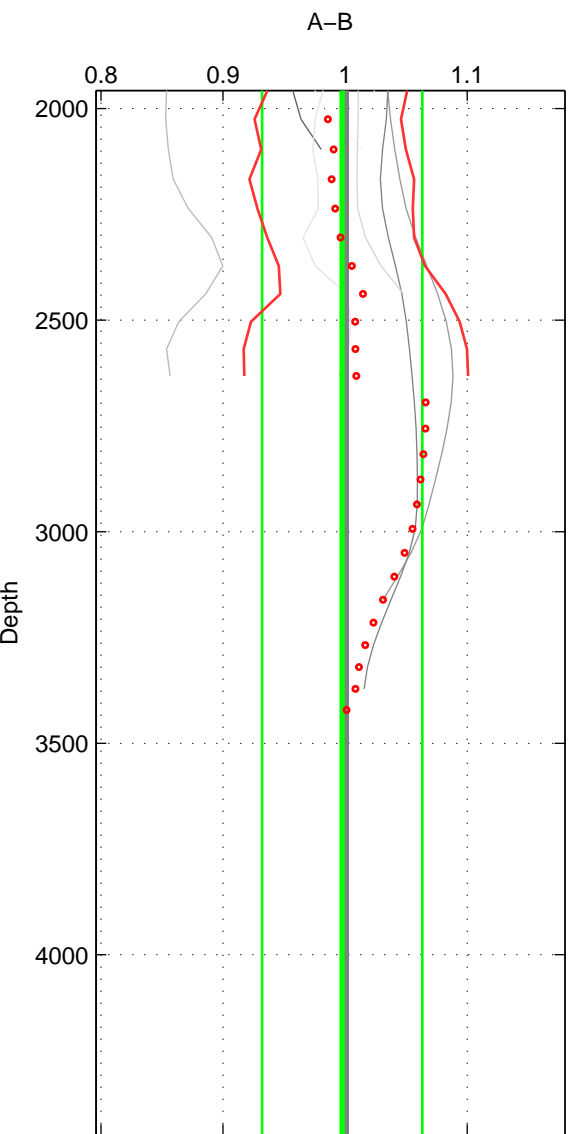

Cruise A (red). Date: May 1989 Cruisename: 236-31AN19890420
 Cruise B (blue). Date: Aug 1993 Cruisename: 251-33MW19930704.1

*** "Favourite" values are those of space 1.

	Offset	O.StDev	Ratio	R.Stdev	Rating
SIGMA:	-0.185	1.131	0.992	0.060	4
THETA:	-0.214	1.136	0.989	0.060	3
DEPTH:	-0.086	1.224	0.998	0.066	3
FAV. :	-0.185	1.131	0.992	0.060	4

Profiles of A: 7
 Profiles of B: 8
 Diff profs : 10
 WMoffset (A-B): -0.185
 WMoffset stdev: 1.1312
 WMratio (A/B): 0.99154
 WMratio stdev: 0.060381

Quality (1-5): 4

Profiles of A: 7
 Profiles of B: 8
 Diff profs : 10
 WMoffset (A-B): -0.21431
 WMoffset stdev: 1.1356
 WMratio (A/B): 0.98946
 WMratio stdev: 0.059916

Quality (1-5): 3

Profiles of A: 7
 Profiles of B: 8
 Diff profs : 10
 WMoffset (A-B): -0.085739
 WMoffset stdev: 1.2237
 WMratio (A/B): 0.99763
 WMratio stdev: 0.065676

Quality (1-5): 3