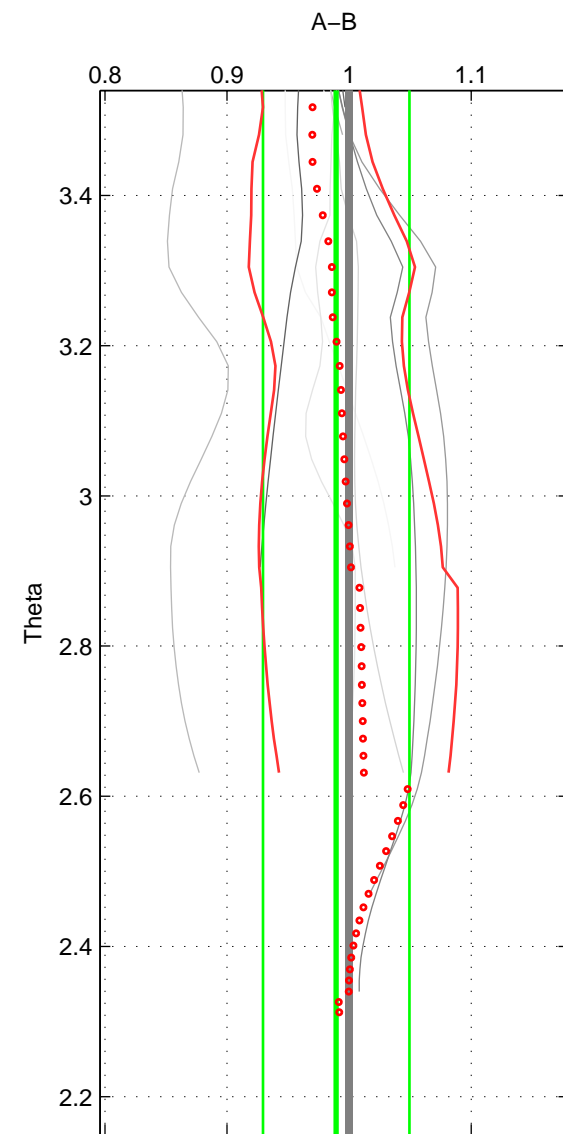

Cruise A (red). Date: May 1989 Cruisename: 236-31AN19890420
 Cruise B (blue). Date: Aug 1993 Cruisename: 251-33MW19930704.1

*** "Favourite" values are those of space 1.

	Offset	O.StDev	Ratio	R.Stdev	Rating
SIGMA:	-0.185	1.131	0.992	0.060	4
THETA:	-0.214	1.136	0.989	0.060	3
DEPTH:	-0.086	1.224	0.998	0.066	3
FAV. :	-0.185	1.131	0.992	0.060	4

Profiles of A: 7
 Profiles of B: 8
 Diff profs : 10
 WMoffset (A-B): -0.185
 WMoffset stdev: 1.1312
 WMratio (A/B): 0.99154
 WMratio stdev: 0.060381

Quality (1-5): 4

Profiles of A: 7
 Profiles of B: 8
 Diff profs : 10
 WMoffset (A-B): -0.21431
 WMoffset stdev: 1.1356
 WMratio (A/B): 0.98946
 WMratio stdev: 0.059916

Quality (1-5): 3

Profiles of A: 7
 Profiles of B: 8
 Diff profs : 10
 WMoffset (A-B): -0.085739
 WMoffset stdev: 1.2237
 WMratio (A/B): 0.99763
 WMratio stdev: 0.065676

Quality (1-5): 3