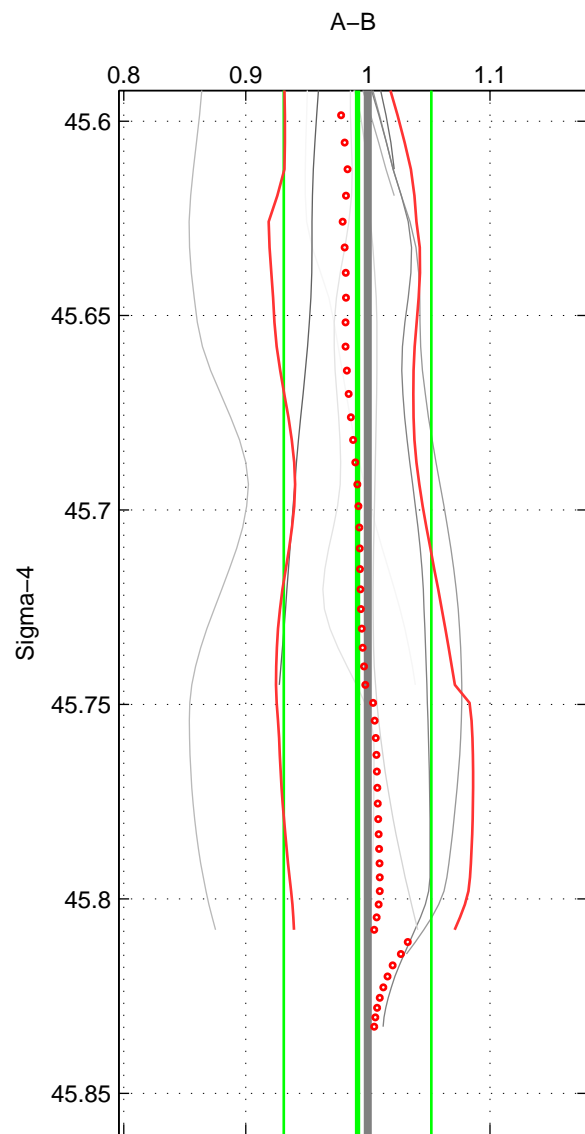

Cruise A (red). Date: May 1989 Cruisename: 236-31AN19890420
 Cruise B (blue). Date: Aug 1993 Cruisename: 251-33MW19930704.1

*** "Favourite" values are those of space 1.

	Offset	O.StDev	Ratio	R.Stdev	Rating
SIGMA:	-0.185	1.131	0.992	0.060	4
THETA:	-0.214	1.136	0.989	0.060	3
DEPTH:	-0.086	1.224	0.998	0.066	3
FAV. :	-0.185	1.131	0.992	0.060	4

Profiles of A: 7
 Profiles of B: 8
 Diff profs : 10
 WMoffset (A-B): -0.185
 WMoffset stdev: 1.1312
 WMratio (A/B): 0.99154
 WMratio stdev: 0.060381

Quality (1-5): 4

Profiles of A: 7
 Profiles of B: 8
 Diff profs : 10
 WMoffset (A-B): -0.21431
 WMoffset stdev: 1.1356
 WMratio (A/B): 0.98946
 WMratio stdev: 0.059916

Quality (1-5): 3

Profiles of A: 7
 Profiles of B: 8
 Diff profs : 10
 WMoffset (A-B): -0.085739
 WMoffset stdev: 1.2237
 WMratio (A/B): 0.99763
 WMratio stdev: 0.065676

Quality (1-5): 3