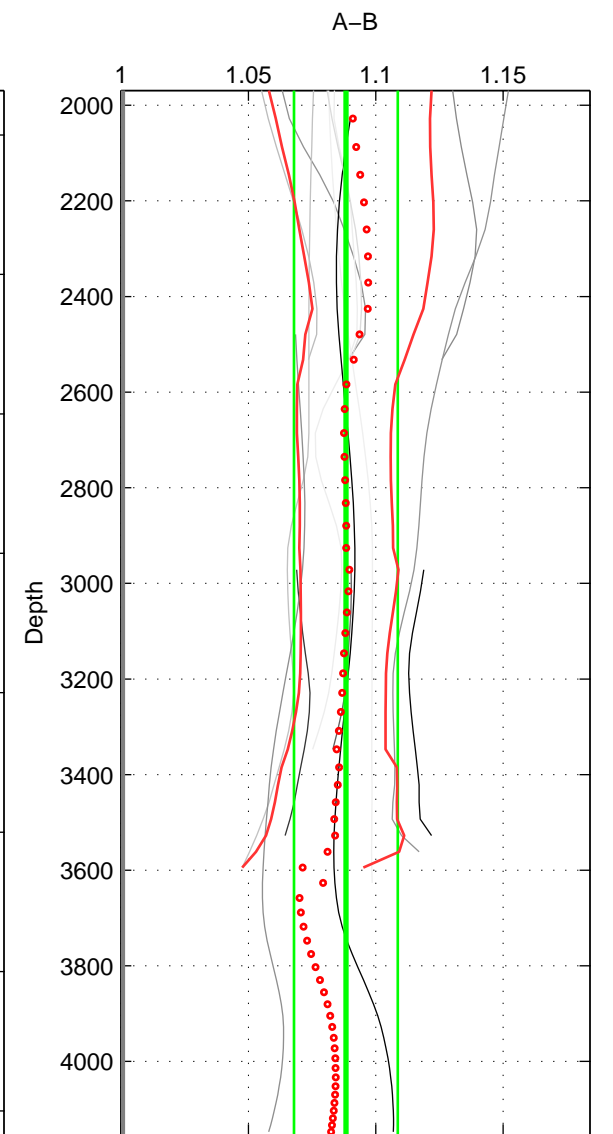

Cruise A (red). Date: Jan 1995 Cruisename: 384-49HH19941213
 Cruise B (blue). Date: Dec 2001 Cruisename: 559-49HH20011127

*** "Favourite" values are means of spaces 1 2 3.

	Offset	O.StDev	Ratio	R.Stdev	Rating
SIGMA:	2.641	0.649	1.086	0.021	5
THETA:	2.552	0.613	1.083	0.020	5
DEPTH:	2.716	0.615	1.088	0.020	5
FAV.:	2.637	0.626	1.086	0.021	5

Profiles of A: 6
 Profiles of B: 5
 Diff profs: 16
 WMoffset (A-B): 2.6411
 WMoffset stdev: 0.64882
 WMratio (A/B): 1.0861
 WMratio stdev: 0.02146

Quality (1-5): 5

Profiles of A: 6
 Profiles of B: 5
 Diff profs: 16
 WMoffset (A-B): 2.5525
 WMoffset stdev: 0.61262
 WMratio (A/B): 1.0834
 WMratio stdev: 0.020359

Quality (1-5): 5

Profiles of A: 5
 Profiles of B: 5
 Diff profs: 14
 WMoffset (A-B): 2.7162
 WMoffset stdev: 0.61531
 WMratio (A/B): 1.0883
 WMratio stdev: 0.020372

Quality (1-5): 5