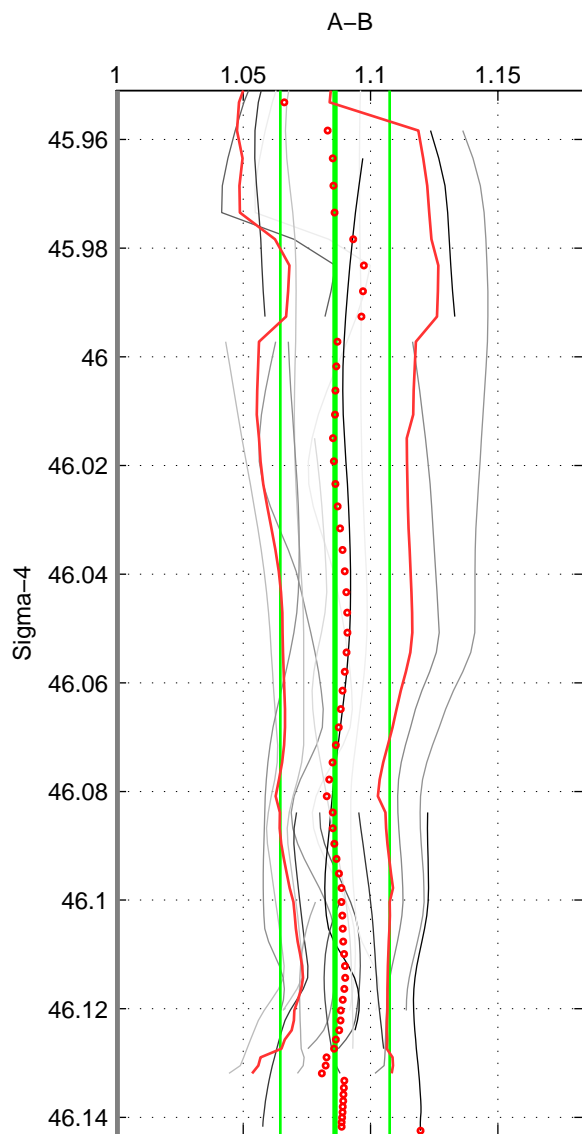

Cruise A (red). Date: Jan 1995 Cruisename: 384-49HH19941213
 Cruise B (blue). Date: Dec 2001 Cruisename: 559-49HH20011127

*** "Favourite" values are means of spaces 1 2 3.

	Offset	O.StDev	Ratio	R.Stdev	Rating
SIGMA:	2.641	0.649	1.086	0.021	5
THETA:	2.552	0.613	1.083	0.020	5
DEPTH:	2.716	0.615	1.088	0.020	5
FAV.:	2.637	0.626	1.086	0.021	5

Profiles of A: 6
 Profiles of B: 5
 Diff profs: 16
 WMoffset (A-B): 2.6411
 WMoffset stdev: 0.64882
 WMratio (A/B): 1.0861
 WMratio stdev: 0.02146

Quality (1-5): 5

Profiles of A: 6
 Profiles of B: 5
 Diff profs: 16
 WMoffset (A-B): 2.5525
 WMoffset stdev: 0.61262
 WMratio (A/B): 1.0834
 WMratio stdev: 0.020359

Quality (1-5): 5

Profiles of A: 5
 Profiles of B: 5
 Diff profs: 14
 WMoffset (A-B): 2.7162
 WMoffset stdev: 0.61531
 WMratio (A/B): 1.0883
 WMratio stdev: 0.020372

Quality (1-5): 5