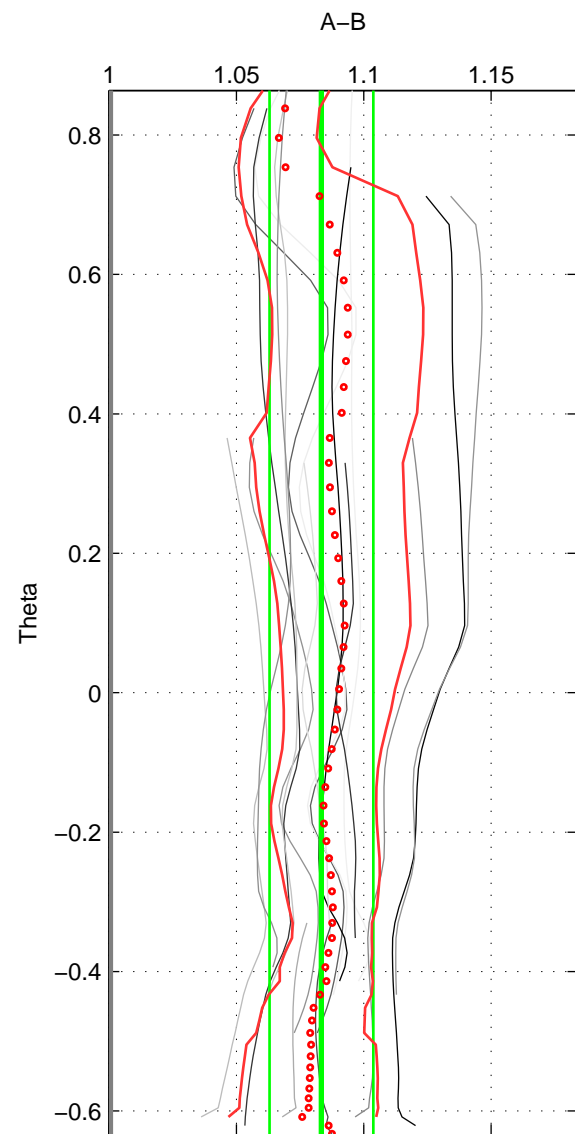

Cruise A (red). Date: Jan 1995 Cruisename: 384-49HH19941213
 Cruise B (blue). Date: Dec 2001 Cruisename: 559-49HH20011127

*** "Favourite" values are means of spaces 1 2 3.

	Offset	O.StDev	Ratio	R.Stdev	Rating
SIGMA:	2.641	0.649	1.086	0.021	5
THETA:	2.552	0.613	1.083	0.020	5
DEPTH:	2.716	0.615	1.088	0.020	5
FAV.:	2.637	0.626	1.086	0.021	5

Profiles of A: 6
 Profiles of B: 5
 Diff profs: 16
 WMoffset (A-B): 2.6411
 WMoffset stdev: 0.64882
 WMratio (A/B): 1.0861
 WMratio stdev: 0.02146

Quality (1-5): 5

Profiles of A: 6
 Profiles of B: 5
 Diff profs: 16
 WMoffset (A-B): 2.5525
 WMoffset stdev: 0.61262
 WMratio (A/B): 1.0834
 WMratio stdev: 0.020359

Quality (1-5): 5

Profiles of A: 5
 Profiles of B: 5
 Diff profs: 14
 WMoffset (A-B): 2.7162
 WMoffset stdev: 0.61531
 WMratio (A/B): 1.0883
 WMratio stdev: 0.020372

Quality (1-5): 5