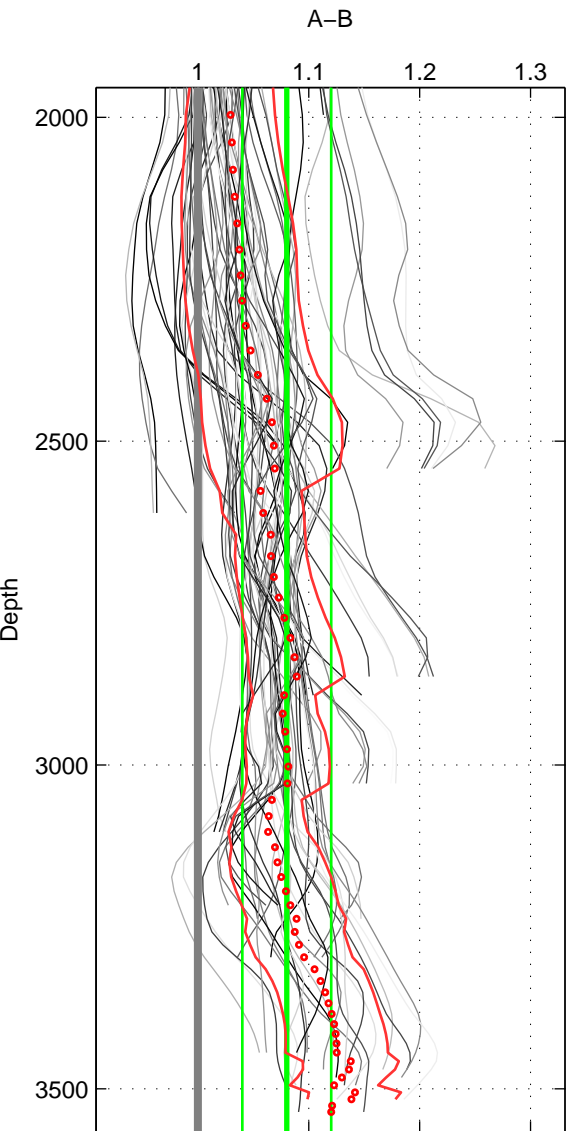

Cruise A (red). Date: Jun 1992 Cruisename: 179-18HU19920527

Cruise B (blue). Date: May 2000 Cruisename: 191-18HU20000520

\*\*\* "Favourite" values are means of spaces 1 2 3.

	Offset	O.StDev	Ratio	R.Stdev	Rating
SIGMA:	1.083	0.541	1.074	0.039	5
THETA:	1.044	0.535	1.071	0.039	5
DEPTH:	1.184	0.552	1.080	0.040	5
FAV.:	1.104	0.543	1.075	0.039	5

Profiles of A: 10  
 Profiles of B: 11  
 Diff profs : 79  
 WMoffset (A-B): 1.0833  
 WMoffset stdev: 0.54092  
 WMratio (A/B): 1.0736  
 WMratio stdev: 0.039048

Quality (1-5): 5

Profiles of A: 10  
 Profiles of B: 11  
 Diff profs : 79  
 WMoffset (A-B): 1.0437  
 WMoffset stdev: 0.53516  
 WMratio (A/B): 1.0713  
 WMratio stdev: 0.03852

Quality (1-5): 5

Profiles of A: 10  
 Profiles of B: 11  
 Diff profs : 79  
 WMoffset (A-B): 1.1844  
 WMoffset stdev: 0.55168  
 WMratio (A/B): 1.0802  
 WMratio stdev: 0.040165

Quality (1-5): 5