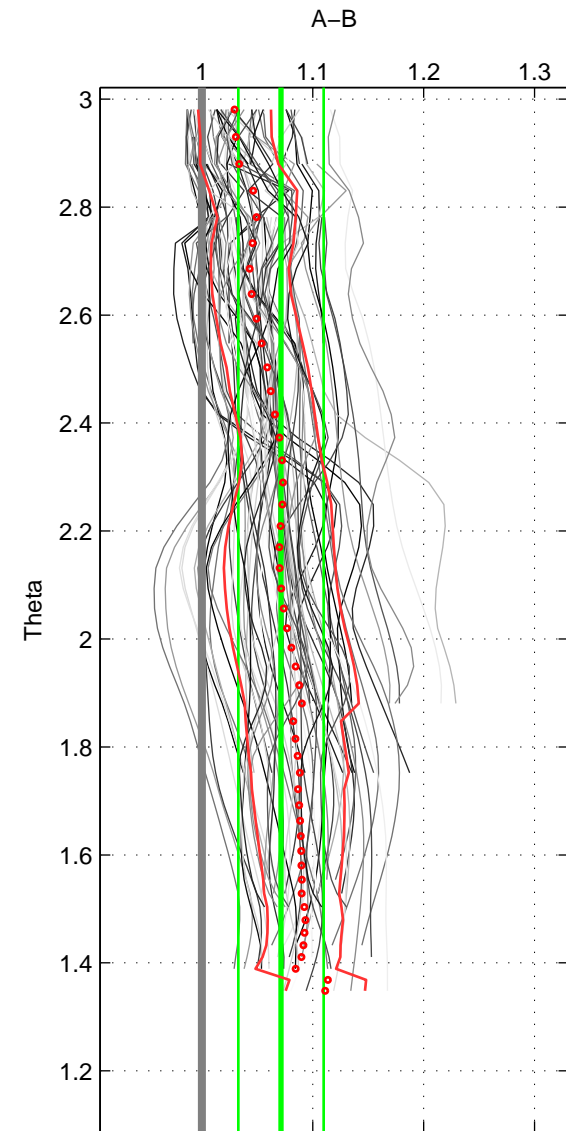

Cruise A (red). Date: Jun 1992 Cruisename: 179-18HU19920527

Cruise B (blue). Date: May 2000 Cruisename: 191-18HU20000520

\*\*\* "Favourite" values are means of spaces 1 2 3.

	Offset	O.StDev	Ratio	R.Stdev	Rating
SIGMA:	1.083	0.541	1.074	0.039	5
THETA:	1.044	0.535	1.071	0.039	5
DEPTH:	1.184	0.552	1.080	0.040	5
FAV.:	1.104	0.543	1.075	0.039	5

Profiles of A: 10  
 Profiles of B: 11  
 Diff profs : 79  
 WMoffset (A-B): 1.0833  
 WMoffset stdev: 0.54092  
 WMratio (A/B): 1.0736  
 WMratio stdev: 0.039048

Quality (1-5): 5

Profiles of A: 10  
 Profiles of B: 11  
 Diff profs : 79  
 WMoffset (A-B): 1.0437  
 WMoffset stdev: 0.53516  
 WMratio (A/B): 1.0713  
 WMratio stdev: 0.03852

Quality (1-5): 5

Profiles of A: 10  
 Profiles of B: 11  
 Diff profs : 79  
 WMoffset (A-B): 1.1844  
 WMoffset stdev: 0.55168  
 WMratio (A/B): 1.0802  
 WMratio stdev: 0.040165

Quality (1-5): 5