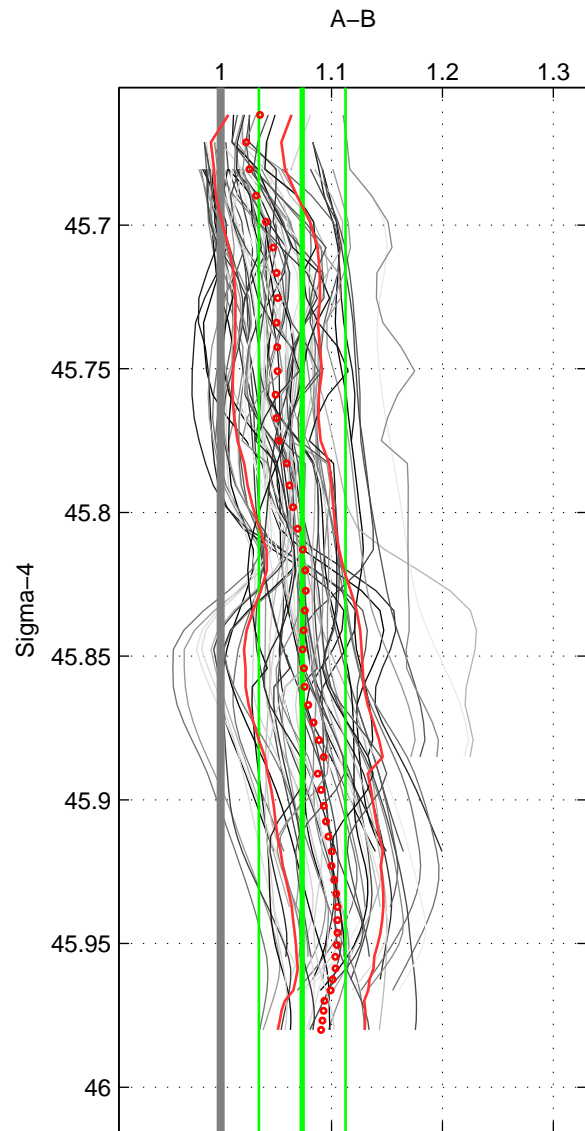

Cruise A (red). Date: Jun 1992 Cruisename: 179-18HU19920527

Cruise B (blue). Date: May 2000 Cruisename: 191-18HU20000520

\*\*\* "Favourite" values are means of spaces 1 2 3.

	Offset	O.StDev	Ratio	R.Stdev	Rating
SIGMA:	1.083	0.541	1.074	0.039	5
THETA:	1.044	0.535	1.071	0.039	5
DEPTH:	1.184	0.552	1.080	0.040	5
FAV.:	1.104	0.543	1.075	0.039	5

Profiles of A: 10  
 Profiles of B: 11  
 Diff profs : 79  
 WMoffset (A-B): 1.0833  
 WMoffset stdev: 0.54092  
 WMratio (A/B): 1.0736  
 WMratio stdev: 0.039048

Quality (1-5): 5

Profiles of A: 10  
 Profiles of B: 11  
 Diff profs : 79  
 WMoffset (A-B): 1.0437  
 WMoffset stdev: 0.53516  
 WMratio (A/B): 1.0713  
 WMratio stdev: 0.03852

Quality (1-5): 5

Profiles of A: 10  
 Profiles of B: 11  
 Diff profs : 79  
 WMoffset (A-B): 1.1844  
 WMoffset stdev: 0.55168  
 WMratio (A/B): 1.0802  
 WMratio stdev: 0.040165

Quality (1-5): 5