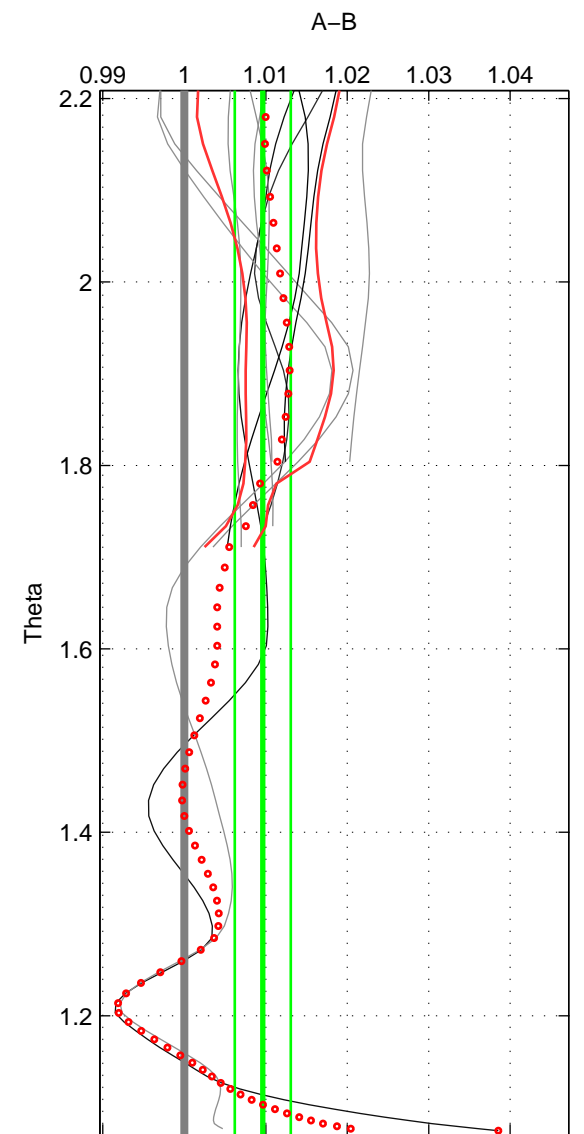

Cruise A (red). Date: May 1999 Cruisename: 687-49UP19990419

Cruise B (blue). Date: Jun 2006 Cruisename: 711-49UP20060607

*** "Favourite" values are means of spaces 1 2.

	Offset	O.StDev	Ratio	R.Stdev	Rating
SIGMA:	0.405	0.166	1.010	0.004	4
THETA:	0.393	0.138	1.010	0.003	4
DEPTH:	0.453	0.084	1.011	0.002	3
FAV.:	0.399	0.152	1.010	0.004	4

Profiles of A: 8
 Profiles of B: 5
 Diff profs : 10
 WMoffset (A-B): 0.40518
 WMoffset stdev: 0.16607
 WMratio (A/B): 1.0099
 WMratio stdev: 0.0040896

Quality (1-5): 4

Profiles of A: 8
 Profiles of B: 5
 Diff profs : 10
 WMoffset (A-B): 0.3926
 WMoffset stdev: 0.13822
 WMratio (A/B): 1.0096
 WMratio stdev: 0.0034349

Quality (1-5): 4

Profiles of A: 8
 Profiles of B: 5
 Diff profs : 10
 WMoffset (A-B): 0.45301
 WMoffset stdev: 0.083995
 WMratio (A/B): 1.011
 WMratio stdev: 0.001906

Quality (1-5): 3

Please note that statistics are bad.