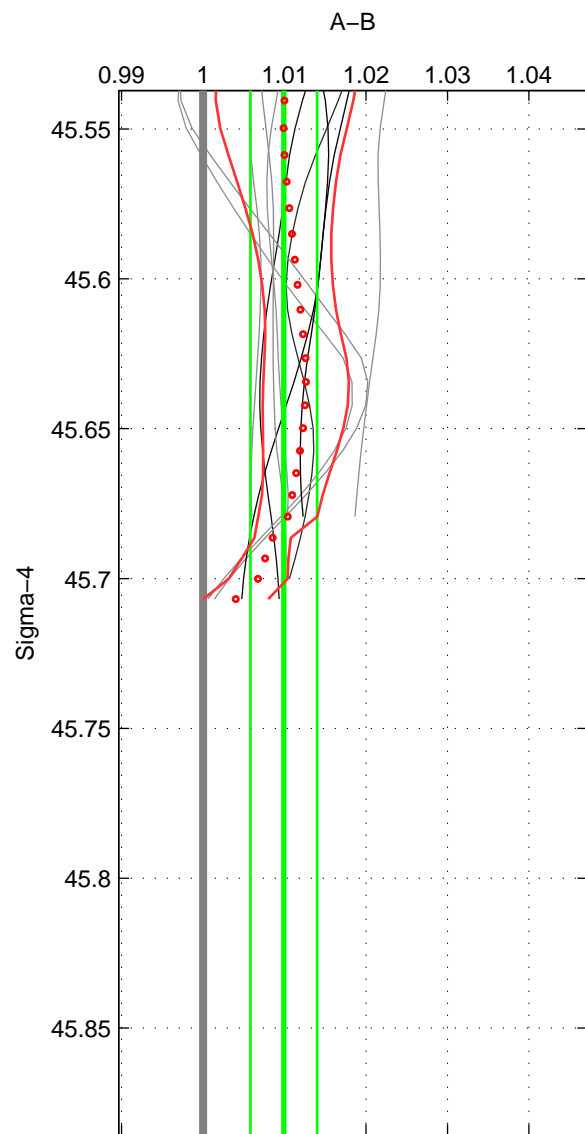

Cruise A (red). Date: May 1999 Cruisename: 687-49UP19990419

Cruise B (blue). Date: Jun 2006 Cruisename: 711-49UP20060607

*** "Favourite" values are means of spaces 1 2.

	Offset	O.StDev	Ratio	R.Stdev	Rating
SIGMA:	0.405	0.166	1.010	0.004	4
THETA:	0.393	0.138	1.010	0.003	4
DEPTH:	0.453	0.084	1.011	0.002	3
FAV.:	0.399	0.152	1.010	0.004	4

Profiles of A: 8
 Profiles of B: 5
 Diff profs : 10
 WMoffset (A-B): 0.40518
 WMoffset stdev: 0.16607
 WMratio (A/B): 1.0099
 WMratio stdev: 0.0040896

Quality (1-5): 4

Profiles of A: 8
 Profiles of B: 5
 Diff profs : 10
 WMoffset (A-B): 0.3926
 WMoffset stdev: 0.13822
 WMratio (A/B): 1.0096
 WMratio stdev: 0.0034349

Quality (1-5): 4

Profiles of A: 8
 Profiles of B: 5
 Diff profs : 10
 WMoffset (A-B): 0.45301
 WMoffset stdev: 0.083995
 WMratio (A/B): 1.011
 WMratio stdev: 0.001906

Quality (1-5): 3

Please note that statistics are bad.